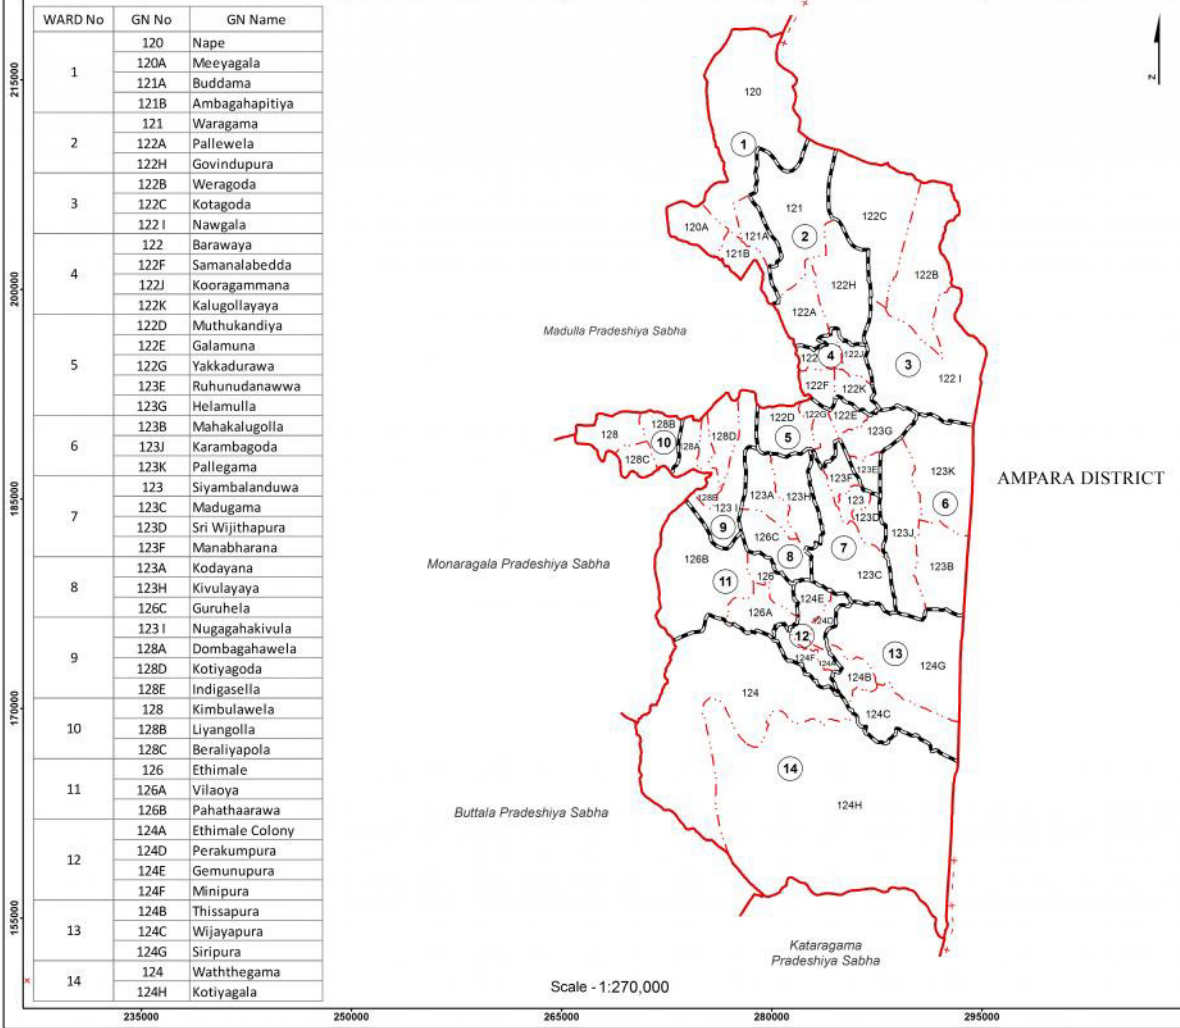

Ward Map of Siyambalanduwa Pradeshiya Sabha - Monaragala District

Ref. No : NDC / 23 / 04

Siyambalanduwa Pradeshiya Sabha	
Ward No	Ward Name
1	Buddama
2	Pallewela
3	Kotagoda
4	Samanalabedda
5	Muthukandiya
6	Mahakalugolla
7	Siyambalanduwa
8	Kodayana
9	Dombagahawela
10	Liyangolla
11	Ethimale
12	Gamunupura
13	Thissapura
14	Kotiyagala

Legend	
	Province Boundary
	District Boundary
	DS Boundary
	GN Boundary
	PS Boundary
	MC / UC Boundary
	Ward Boundary
	Multi Member Ward

Prepared by Survey Department of Sri Lanka
 Data Source: National Delimitation Committee for Local Authorities - 2013
 Ministry of Local Government and Provincial Councils

235000 250000 265000 280000 295000

215000
200000
185000
170000
155000

Scale - 1:270,000