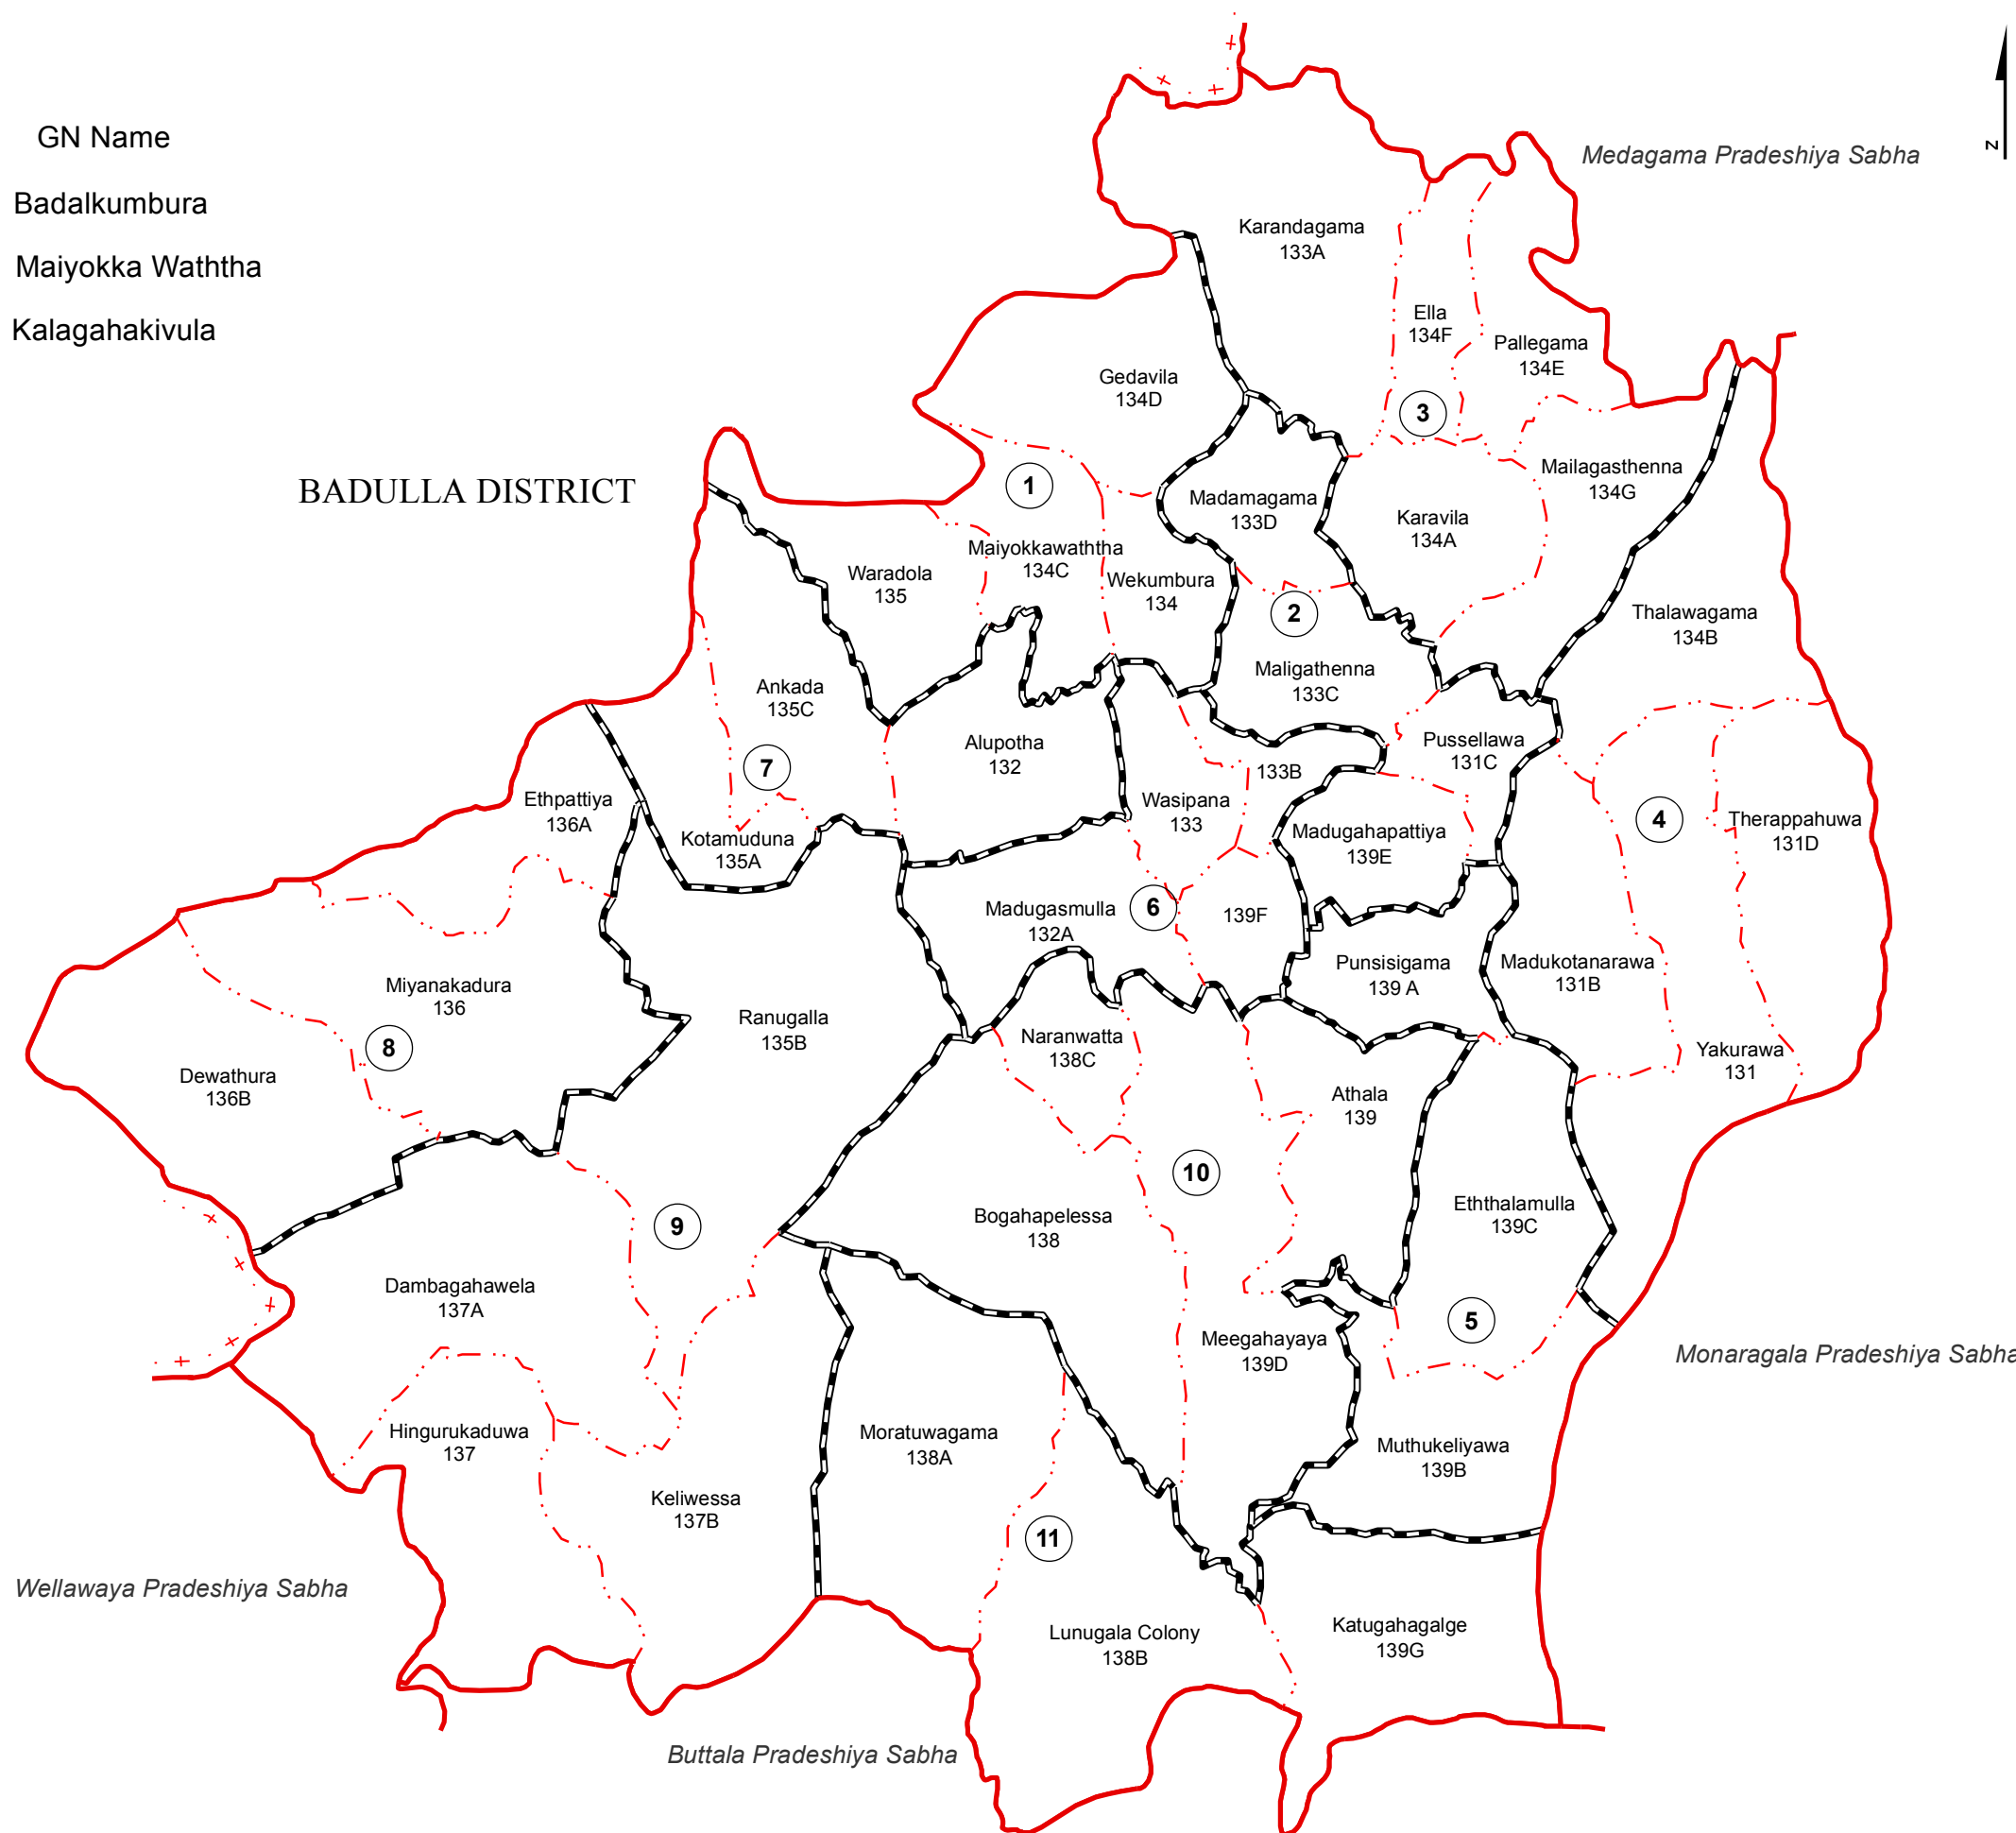

Ward Map of Badalkumbura Pradeshiya Sabha - Monaragala District

Ref. No : NDC / 23 / 06

GN No	GN Name
133B	Badalkumbura
134C	Maiyokka Waththa
139F	Kalagahakivula

Badalkumbura Pradeshiya Sabha

Badalkumbura Pradeshiya Sabha

Ward No	Ward Name
1	Wekumbura
2	Maligathenna
3	Karawila
4	Madukotandarawa
5	Eththalamulla
6	Badalkumbura
7	Alupotha
8	Dewathura
9	Hingurukaduwa
10	Athala
11	Katugahagalge

Legend

	Province Boundary
	District Boundary
	DS Boundary
	GN Boundary
	Polling Division Boundary
	PS Boundary
	MC / UC Boundary
	Ward Boundary
	Multi Member Ward

Prepared by Survey Department of Sri Lanka

Data Source:
National Delimitation Committee for Local Authorities - 2013
Ministry of Local Government and Provincial Councils

Scale - 1:80,000

250000