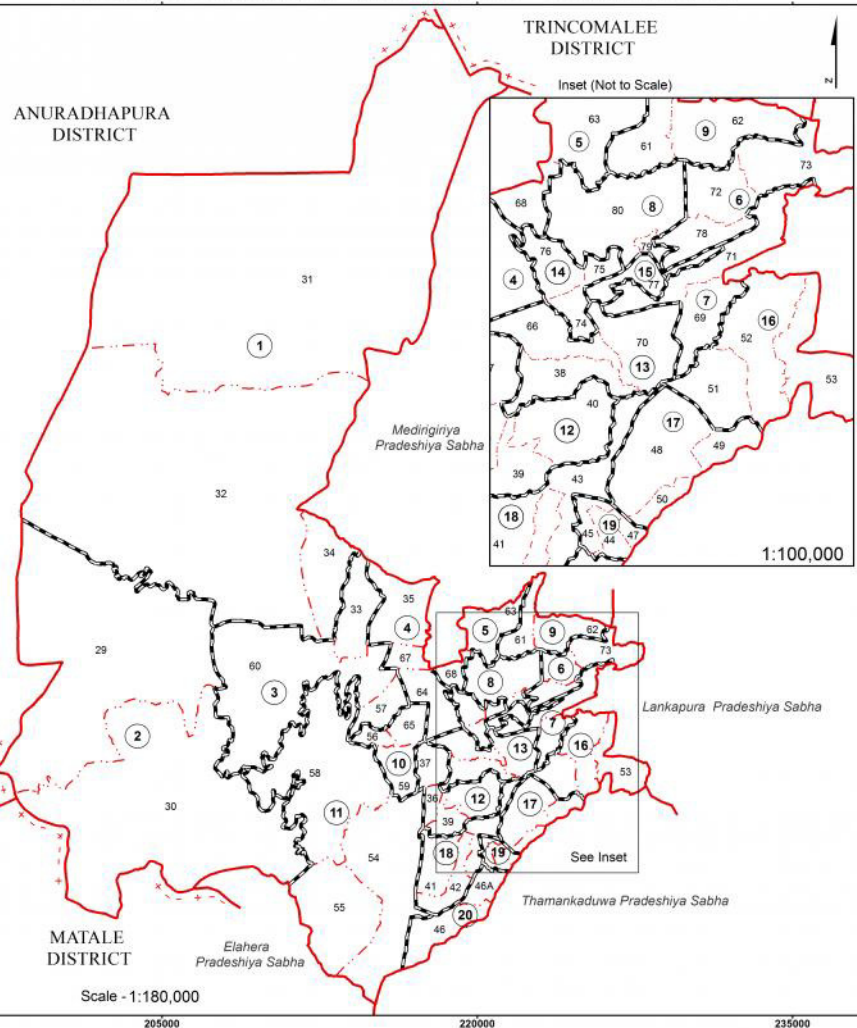

Ward Map of Hingurakgoda Pradeshiya Sabha - Polonnaruwa District

Ref. No : NDC / 21 / 02

Ward No	GN No	GN Name
1	31	Sinhagama
	32	Galoya
	34	Rotawewa
2	29	Morasgawewa
	30	Mahasengama
3	33	Rathmale
	57	Samagipura
4	60	Minihingama
	35	Paluwaddana
5	64	Akkara 70
	67	Ulpawewa
6	63	Yodha Ela
	68	Kimbulawala
7	72	Kumaragama
	73	Sinketha
8	78	Jayapura
	69	Hinguraka
9	71	Hinguraka bandaragama
	79	Bopura
10	80	Samapura
	61	Yatiyalpathana
11	62	Rankothgama
	56	Minneriya
12	59	Muwanpelessa
	65	Pasiyawewa
13	54	C.P Pura
	55	Katukeliyawa
14	58	Bathgampattuwa
	36	Girithale
15	37	Raja Ela Gama
	39	Girithale Puranagama
16	40	Girithale Colony
	38	Raja Ela
17	66	Bubula
	70	Hathamuna
18	74	Hingurakgoda
	75	Pulathisigama
19	76	R.B 01
	77	Ulkatupotha
20	51	Unagalavehera West
	52	Unagalavehera East
1	53	Chandana Pokuna
	48	Jayanthipura
2	49	Nagapokuna
	50	Track 12 Pedesa
3	41	Agbopura
	42	Wijayaraja Wewa
4	43	Henkolawela
	44	Weeragama
5	45	Track 05 Pedesa
	47	Chethiyagrigama
6	46	Sudukanda - Nikawewa
	46A	Thambalawewa

Hingurakgoda Pradeshiya Sabha

Ward No	Ward Name
1	Galoya
2	Morasgawewa
3	Minihingama
4	Ulpawewa
5	Yodha Ela
6	Sinketha
7	Hinguraka Bandaragama
8	Samapura
9	Yatiyalpathana
10	Minneriya
11	Bathgampattuwa
12	Girithale
13	Bubula
14	Hingurakgoda
15	Ulkatupotha
16	Unagalavehera
17	Jayanthipura
18	Agbopura
19	Chethiyagrigama
20	Sudukanda - Nikawewa

Prepared by Survey Department of Sri Lanka
 Data Source: National Delimitation Committee for Local Authorities - 2013
 Ministry of Local Government and Provincial Councils

335000
305000

190000 205000 220000 235000