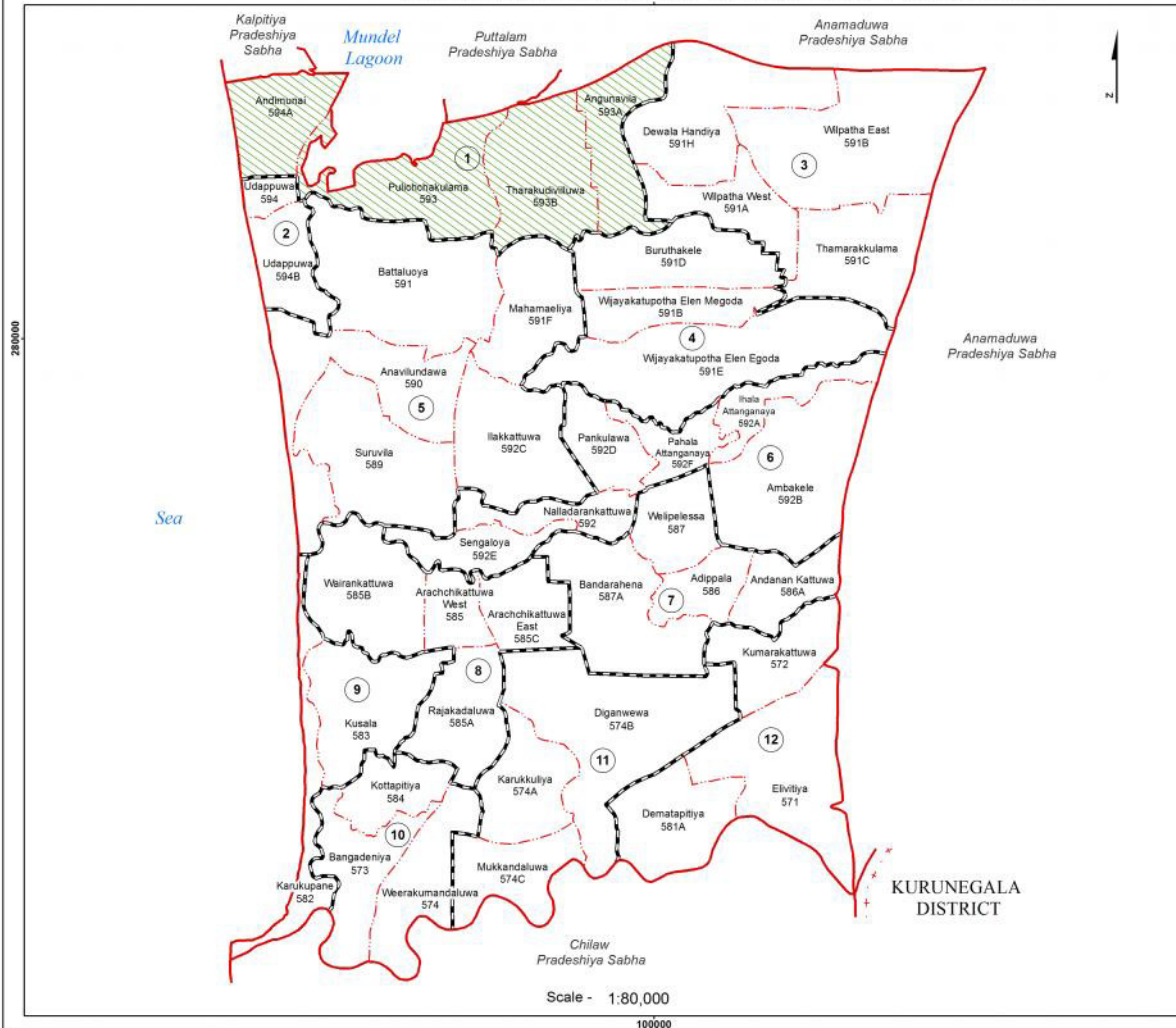

Ward Map of Arachchikattuwa Pradeshiya Sabha - Puttalam District

Ref. No : NDC / 19 / 09

Arachchikattuwa Pradeshiya Sabha

WARD No	WARD Name
1	Andimunai Pulichchakulama
2	Udappuwa
3	Wilpatha
4	Wijayakatupotha
5	Battaluoya
6	Sengaloya
7	Adippala
8	Arachchikattuwa
9	Karukupane
10	Bangadeniya
11	Diganwewa
12	Elivtiya

Legend

- +---+--- Province Boundary
- +---+--- District Boundary
- +---+--- DS Boundary
- +---+--- GN Boundary
- +---+--- Polling Division Boundary
- +---+--- PS Boundary
- +---+--- MC / UC Boundary
- +---+--- Ward Boundary
- +---+--- Multi Member Ward

Prepared by Survey Department of Sri Lanka
 Data Source: National Delimitation Committee for Local Authorities - 2013 / 2016
 Ministry of Local Government and Provincial Councils

2850000

100000