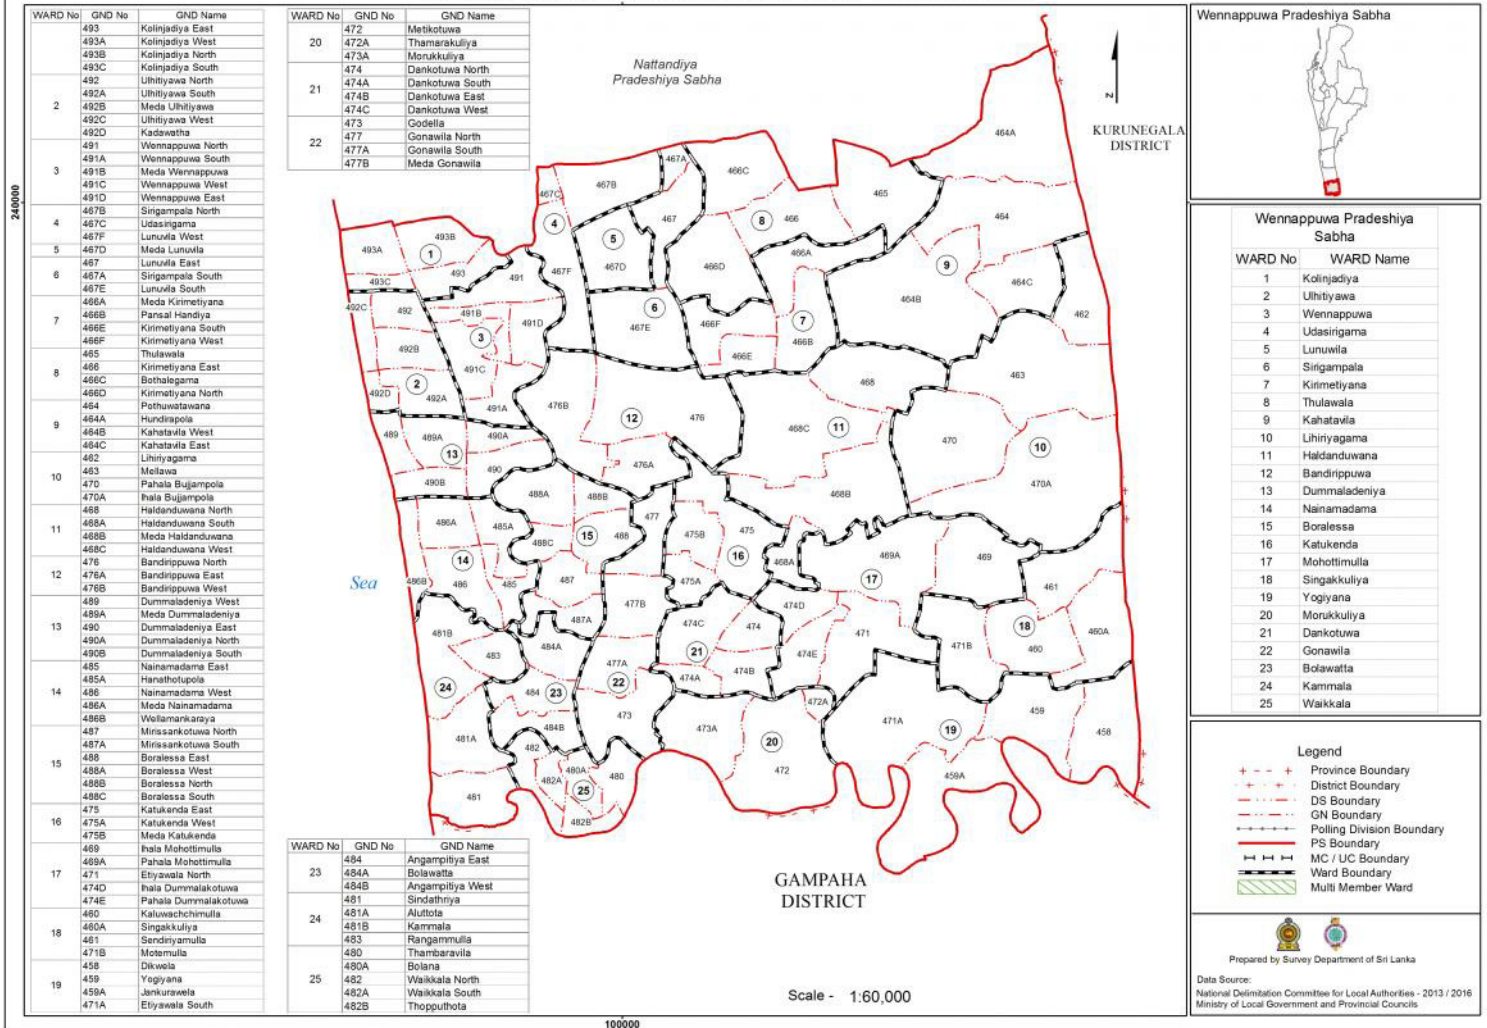

Ward Map of Wennappuwa Pradeshiya Sabha - Puttalam District

Ref. No : NDC / 19 / 12

100000

GAMPAHA DISTRICT

Scale - 1:60,000

WARD No	WARD Name
1	Kolijadiya
2	Uthiyawa
3	Wennappuwa
4	Udasirigama
5	Lunuwila
6	Sirigampala
7	Kirimetiya
8	Thulawala
9	Kahatavala
10	Lihiniyagama
11	Haldanduwana
12	Bandirippuwa
13	Dummaladeniya
14	Nainamadama
15	Boralessa
16	Katukenda
17	Mohottimulla
18	Singakkuliya
19	Yogyana
20	Morukkuliya
21	Dankotuwa
22	Gonawila
23	Bolawatta
24	Kammala
25	Waikkala

Legend	
---+---+	Province Boundary
---+---+---	District Boundary
---+---+---	DS Boundary
---+---+---	GN Boundary
---+---+---	Polling Division Boundary
---+---+---	PS Boundary
---+---+---	MC / UC Boundary
---+---+---	Ward Boundary
---+---+---	Multi Member Ward

Prepared by Survey Department of Sri Lanka
 Data Source: National Delimitation Committee for Local Authorities - 2013 / 2018
 Ministry of Local Government and Provincial Councils