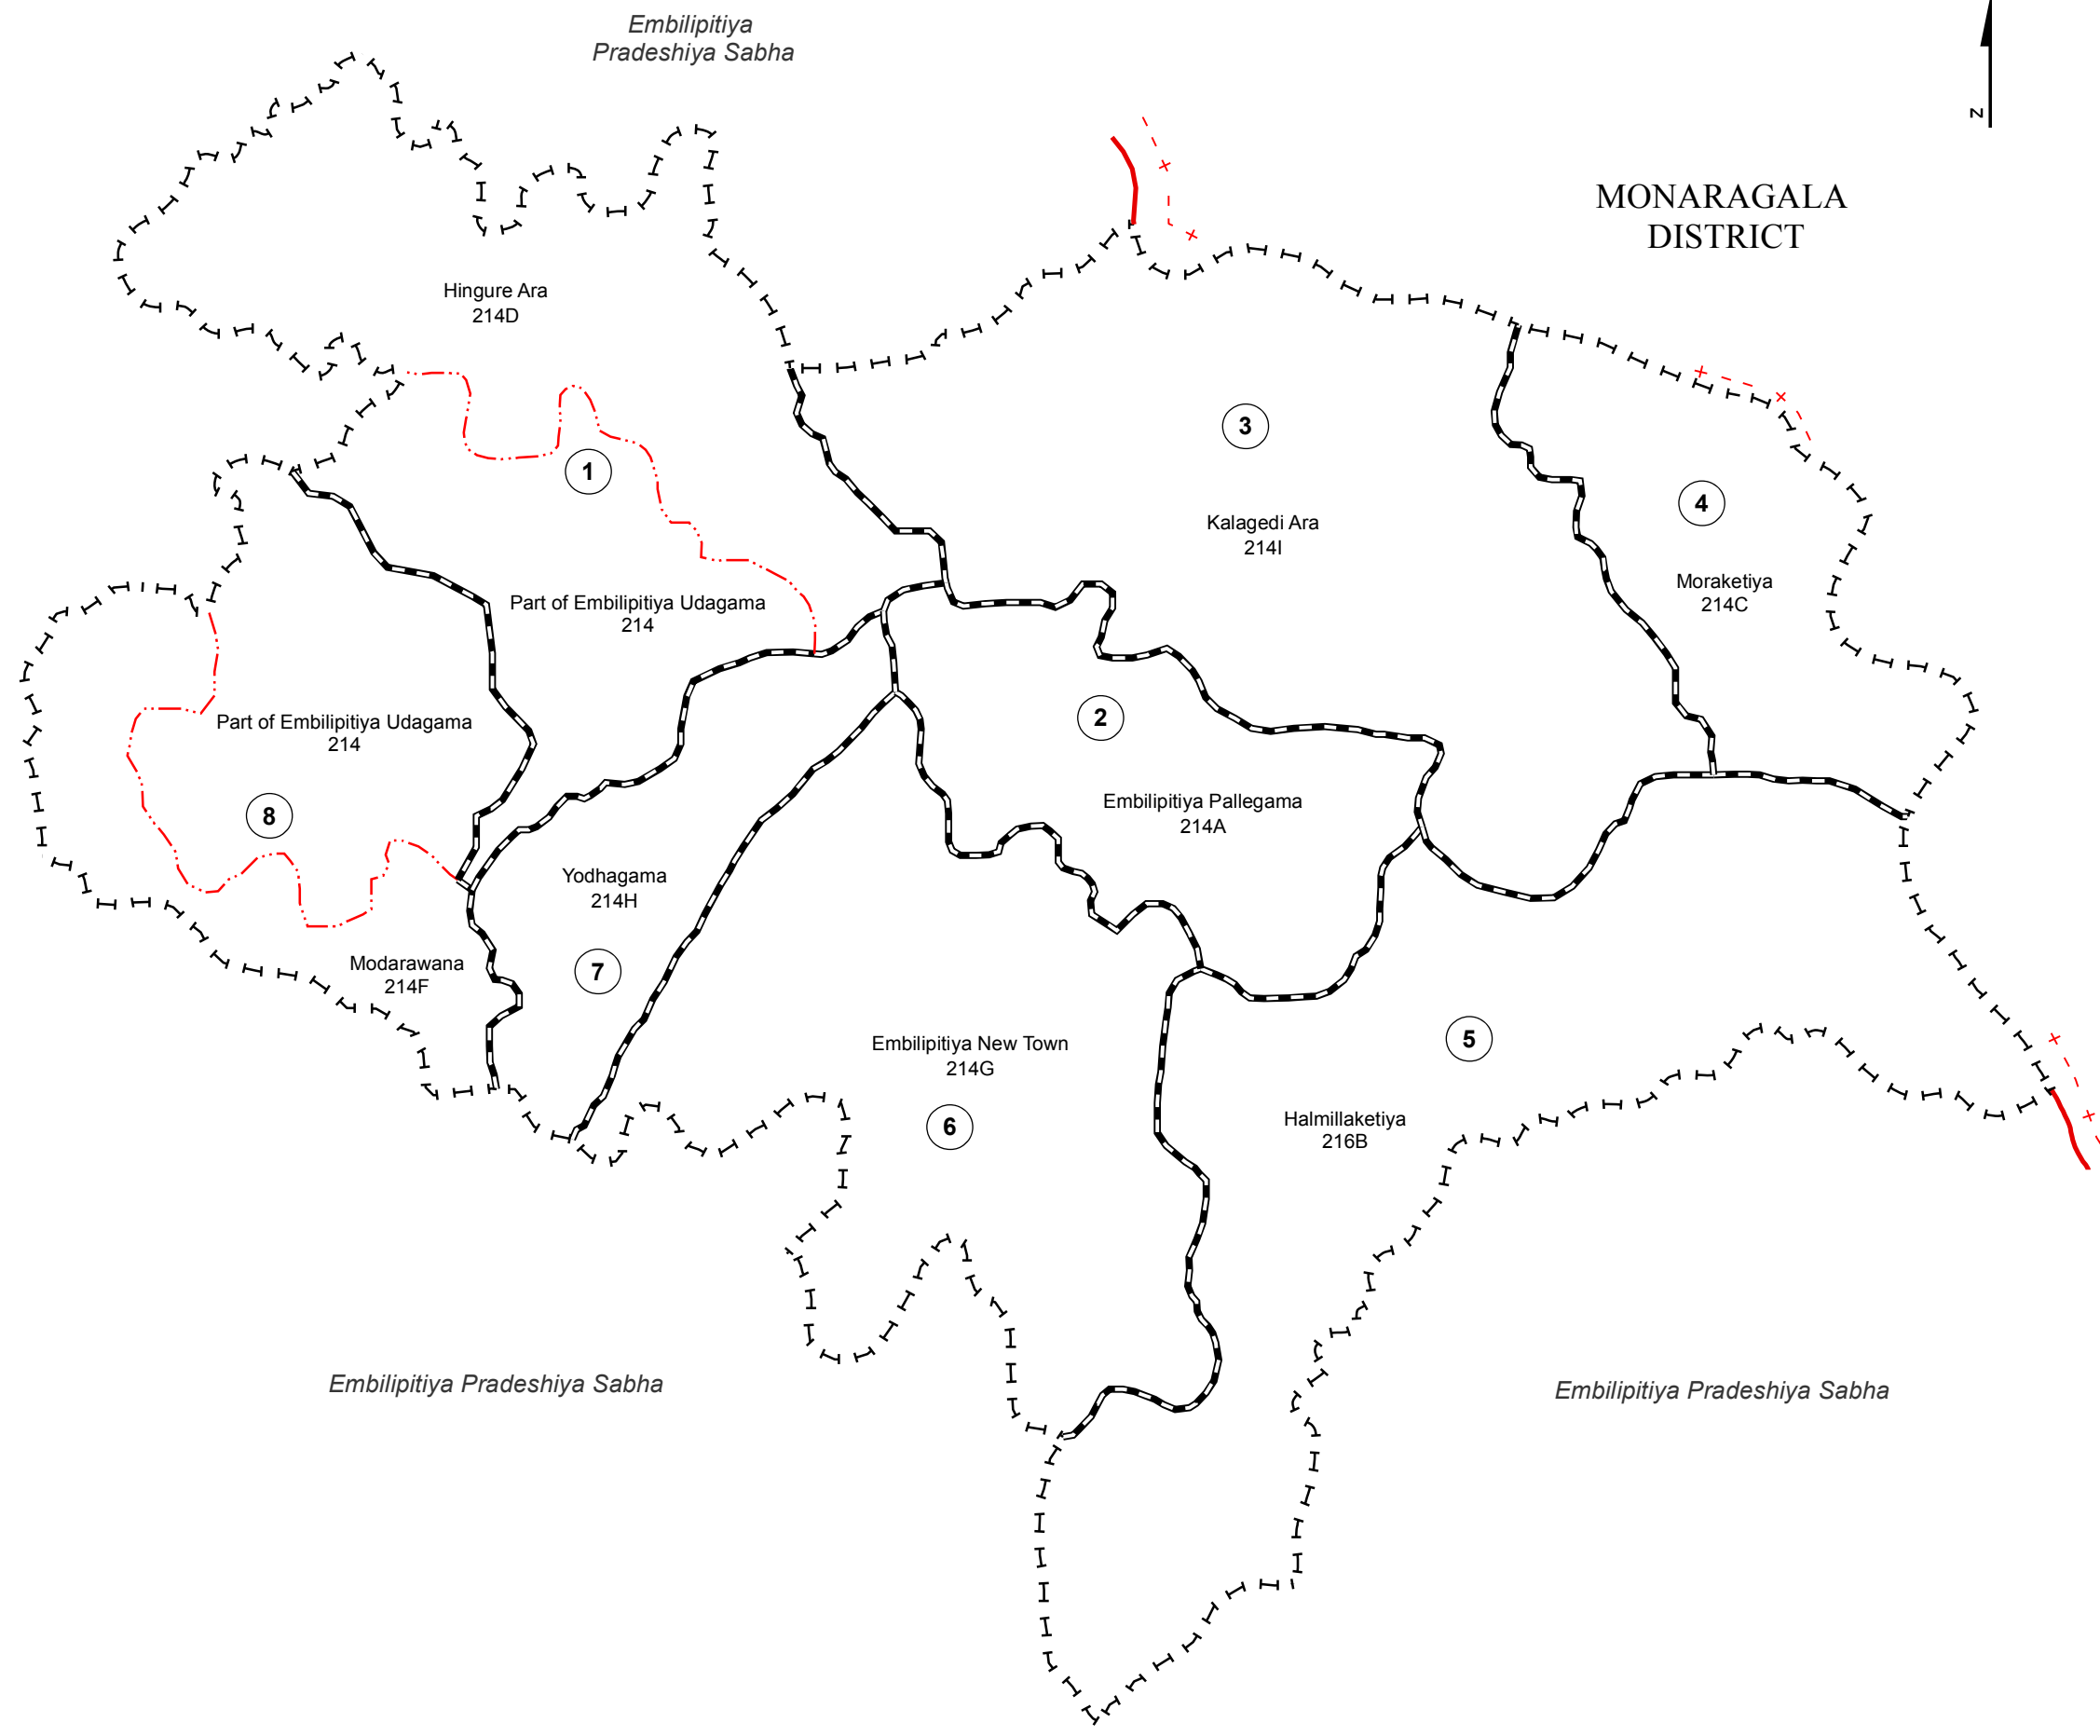

Ward Map of Embilipitiya Urban Council - Ratnapura District

Ref. No : NDC / 24 / 03

Embilipitiya Urban Council

MONARAGALA DISTRICT

125000

Embilipitiya Pradeshiya Sabha

Embilipitiya Pradeshiya Sabha

Embilipitiya Urban Council

Ward No	Ward Name
1	Hingure Ara
2	Embilipitiya Pallegama
3	Kalagedi Ara
4	Moraketiya
5	Halmillaketiya
6	Embilipitiya New Town
7	Yodhagama
8	Modarawana

Legend

- Province Boundary
- District Boundary
- DS Boundary
- GN Boundary
- Polling Division Boundary
- PS Boundary
- MC / UC Boundary
- Ward Boundary
- Multi Member Ward

Prepared by Survey Department of Sri Lanka

Data Source:
National Delimitation Committee for Local Authorities - 2013 / 2016
Ministry of Local Government and Provincial Councils

Scale - 1:40,000

205000