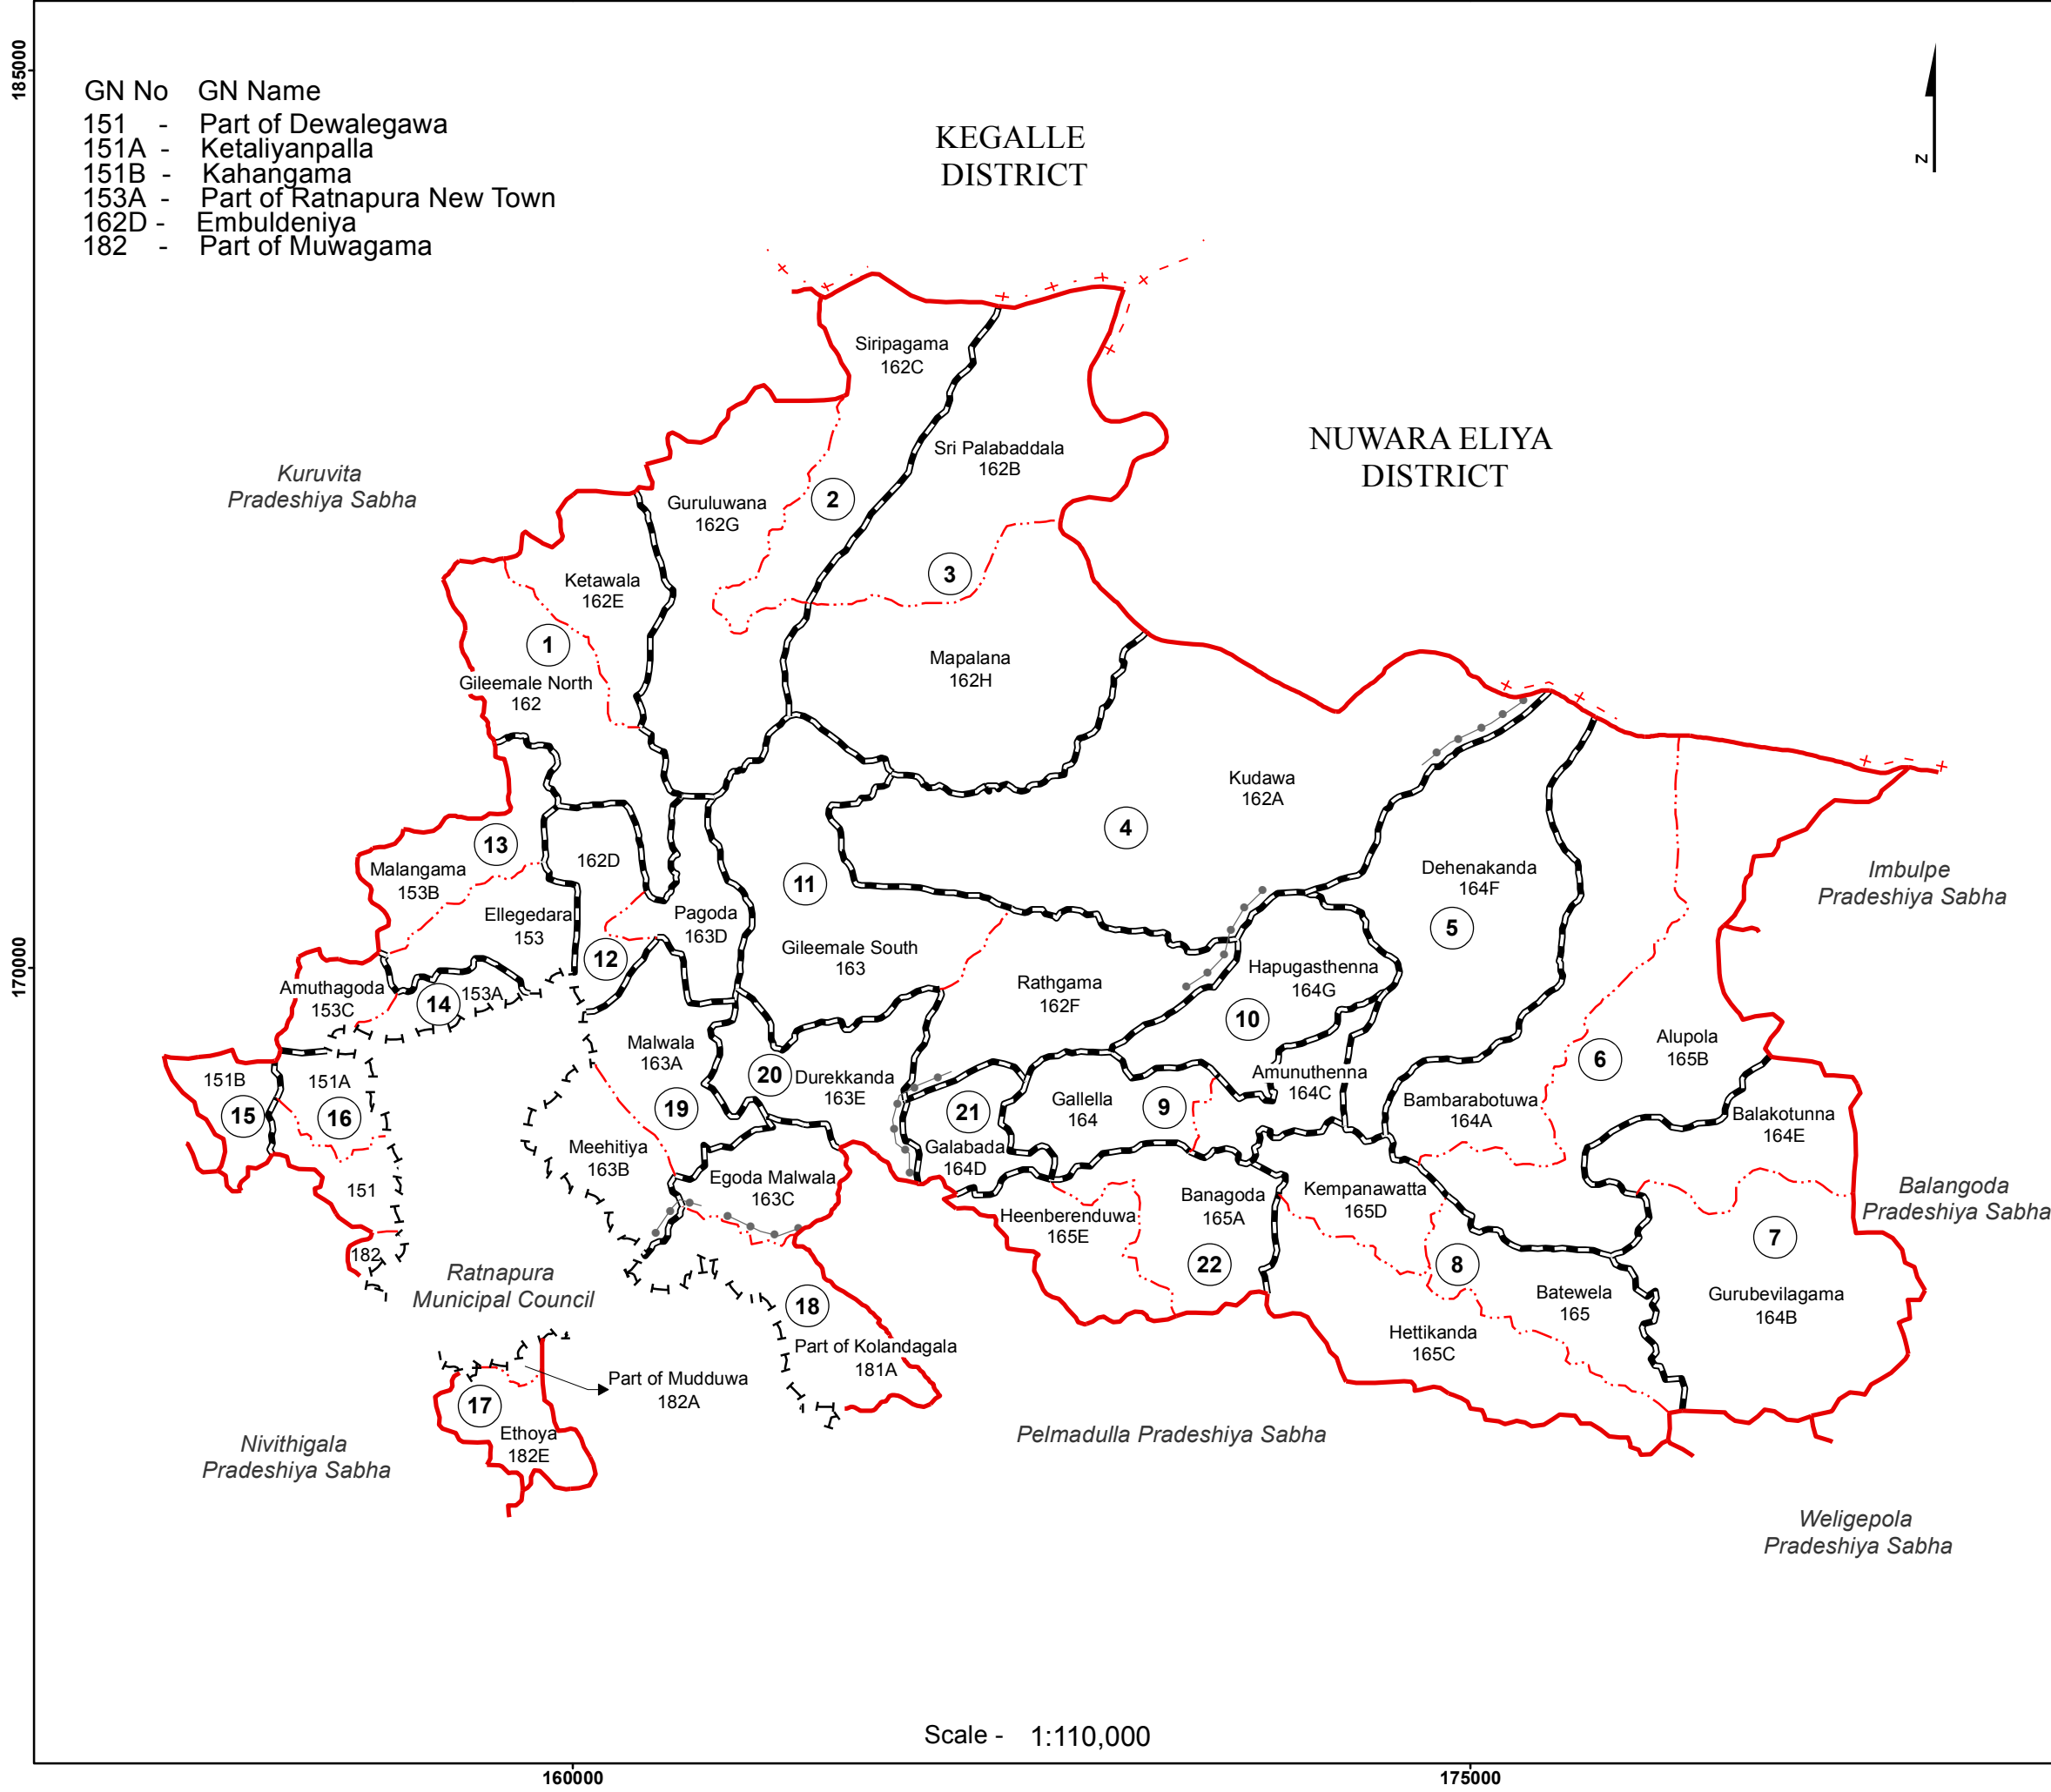

# Ward Map of Ratnapura Pradeshiya Sabha - Ratnapura District

Ref. No : NDC / 24 / 05

- GN No GN Name**
- 151 - Part of Dewalegawa
  - 151A - Ketaliyanpalla
  - 151B - Kahangama
  - 153A - Part of Ratnapura New Town
  - 162D - Embuldeniya
  - 182 - Part of Muwagama

**Ratnapura Pradeshiya Sabha**

Ward No	Ward Name
1	Ketawala
2	Siripagama
3	Sri Palabaddala
4	Kudawa
5	Dehenakanda
6	Bambarabotuwa
7	Gurubevilagama
8	Batewela
9	Amunuthenna
10	Hapugasthenna
11	Rathgama
12	Embuldeniya
13	Malangama
14	Amuthagoda
15	Kahangama
16	Ketaliyanpalla
17	Ethoya
18	Egoda Malwala
19	Meehitiya
20	Durekkanda
21	Galabada
22	Banagoda

**Legend**

- + - - - + Province Boundary
- + . . . + District Boundary
- . . . - DS Boundary
- . . - . GN Boundary
- - - - - Polling Division Boundary
- - - - - PS Boundary
- MC / UC Boundary
- Ward Boundary
- Multi Member Ward

Prepared by Survey Department of Sri Lanka

Data Source:  
National Delimitation Committee for Local Authorities - 2013  
Ministry of Local Government and Provincial Councils