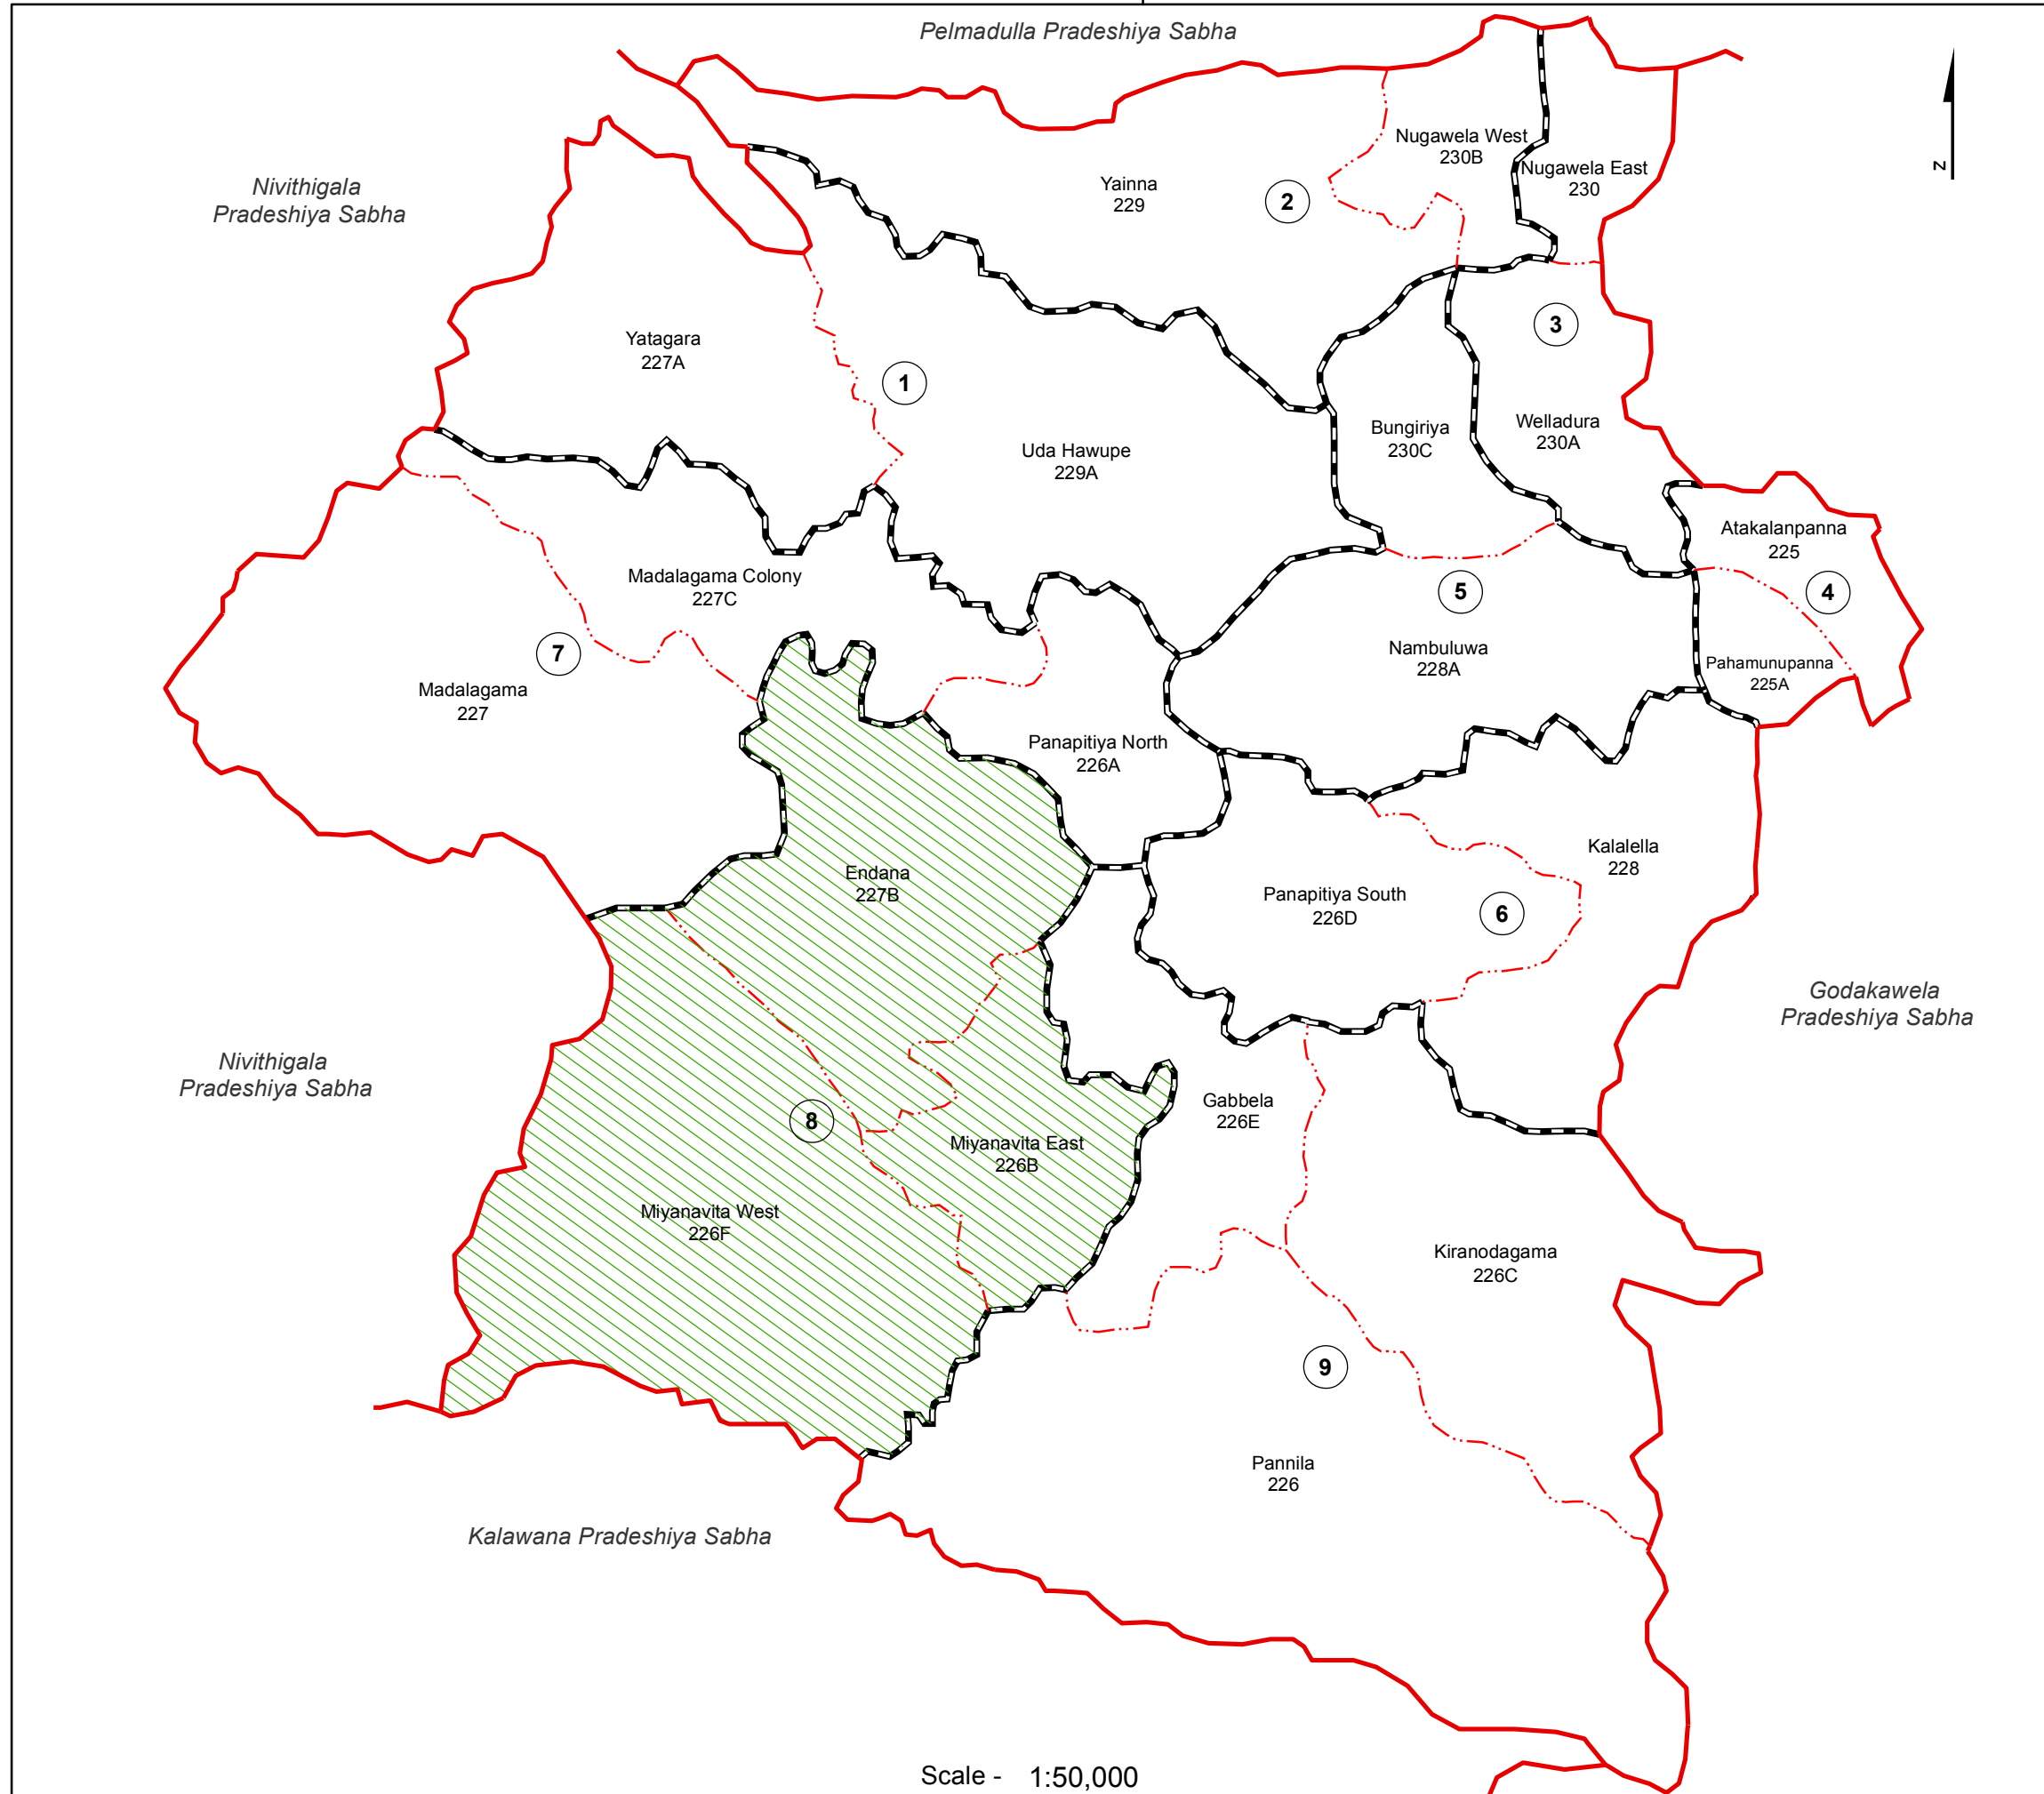

Ward Map of Kahawatta Pradeshiya Sabha - Ratnapura District

Ref. No : NDC / 24 / 11

Kahawatta Pradeshiya Sabha

Ward No	Ward Name
1	Yatagara
2	Yainna
3	Welladura
4	Atakalanpanna
5	Nambuluwa
6	Kalalella
7	Madalagama
8	Endana
9	Pannila

Legend

- + - - + Province Boundary
- . + . + District Boundary
- . . - DS Boundary
- . . - GN Boundary
- - - - Polling Division Boundary
- — — PS Boundary
- — — MC / UC Boundary
- — — Ward Boundary
- ▨ Multi Member Ward

Prepared by Survey Department of Sri Lanka

Data Source:
National Delimitation Committee for Local Authorities - 2013 / 2016
Ministry of Local Government and Provincial Councils

Scale - 1:50,000