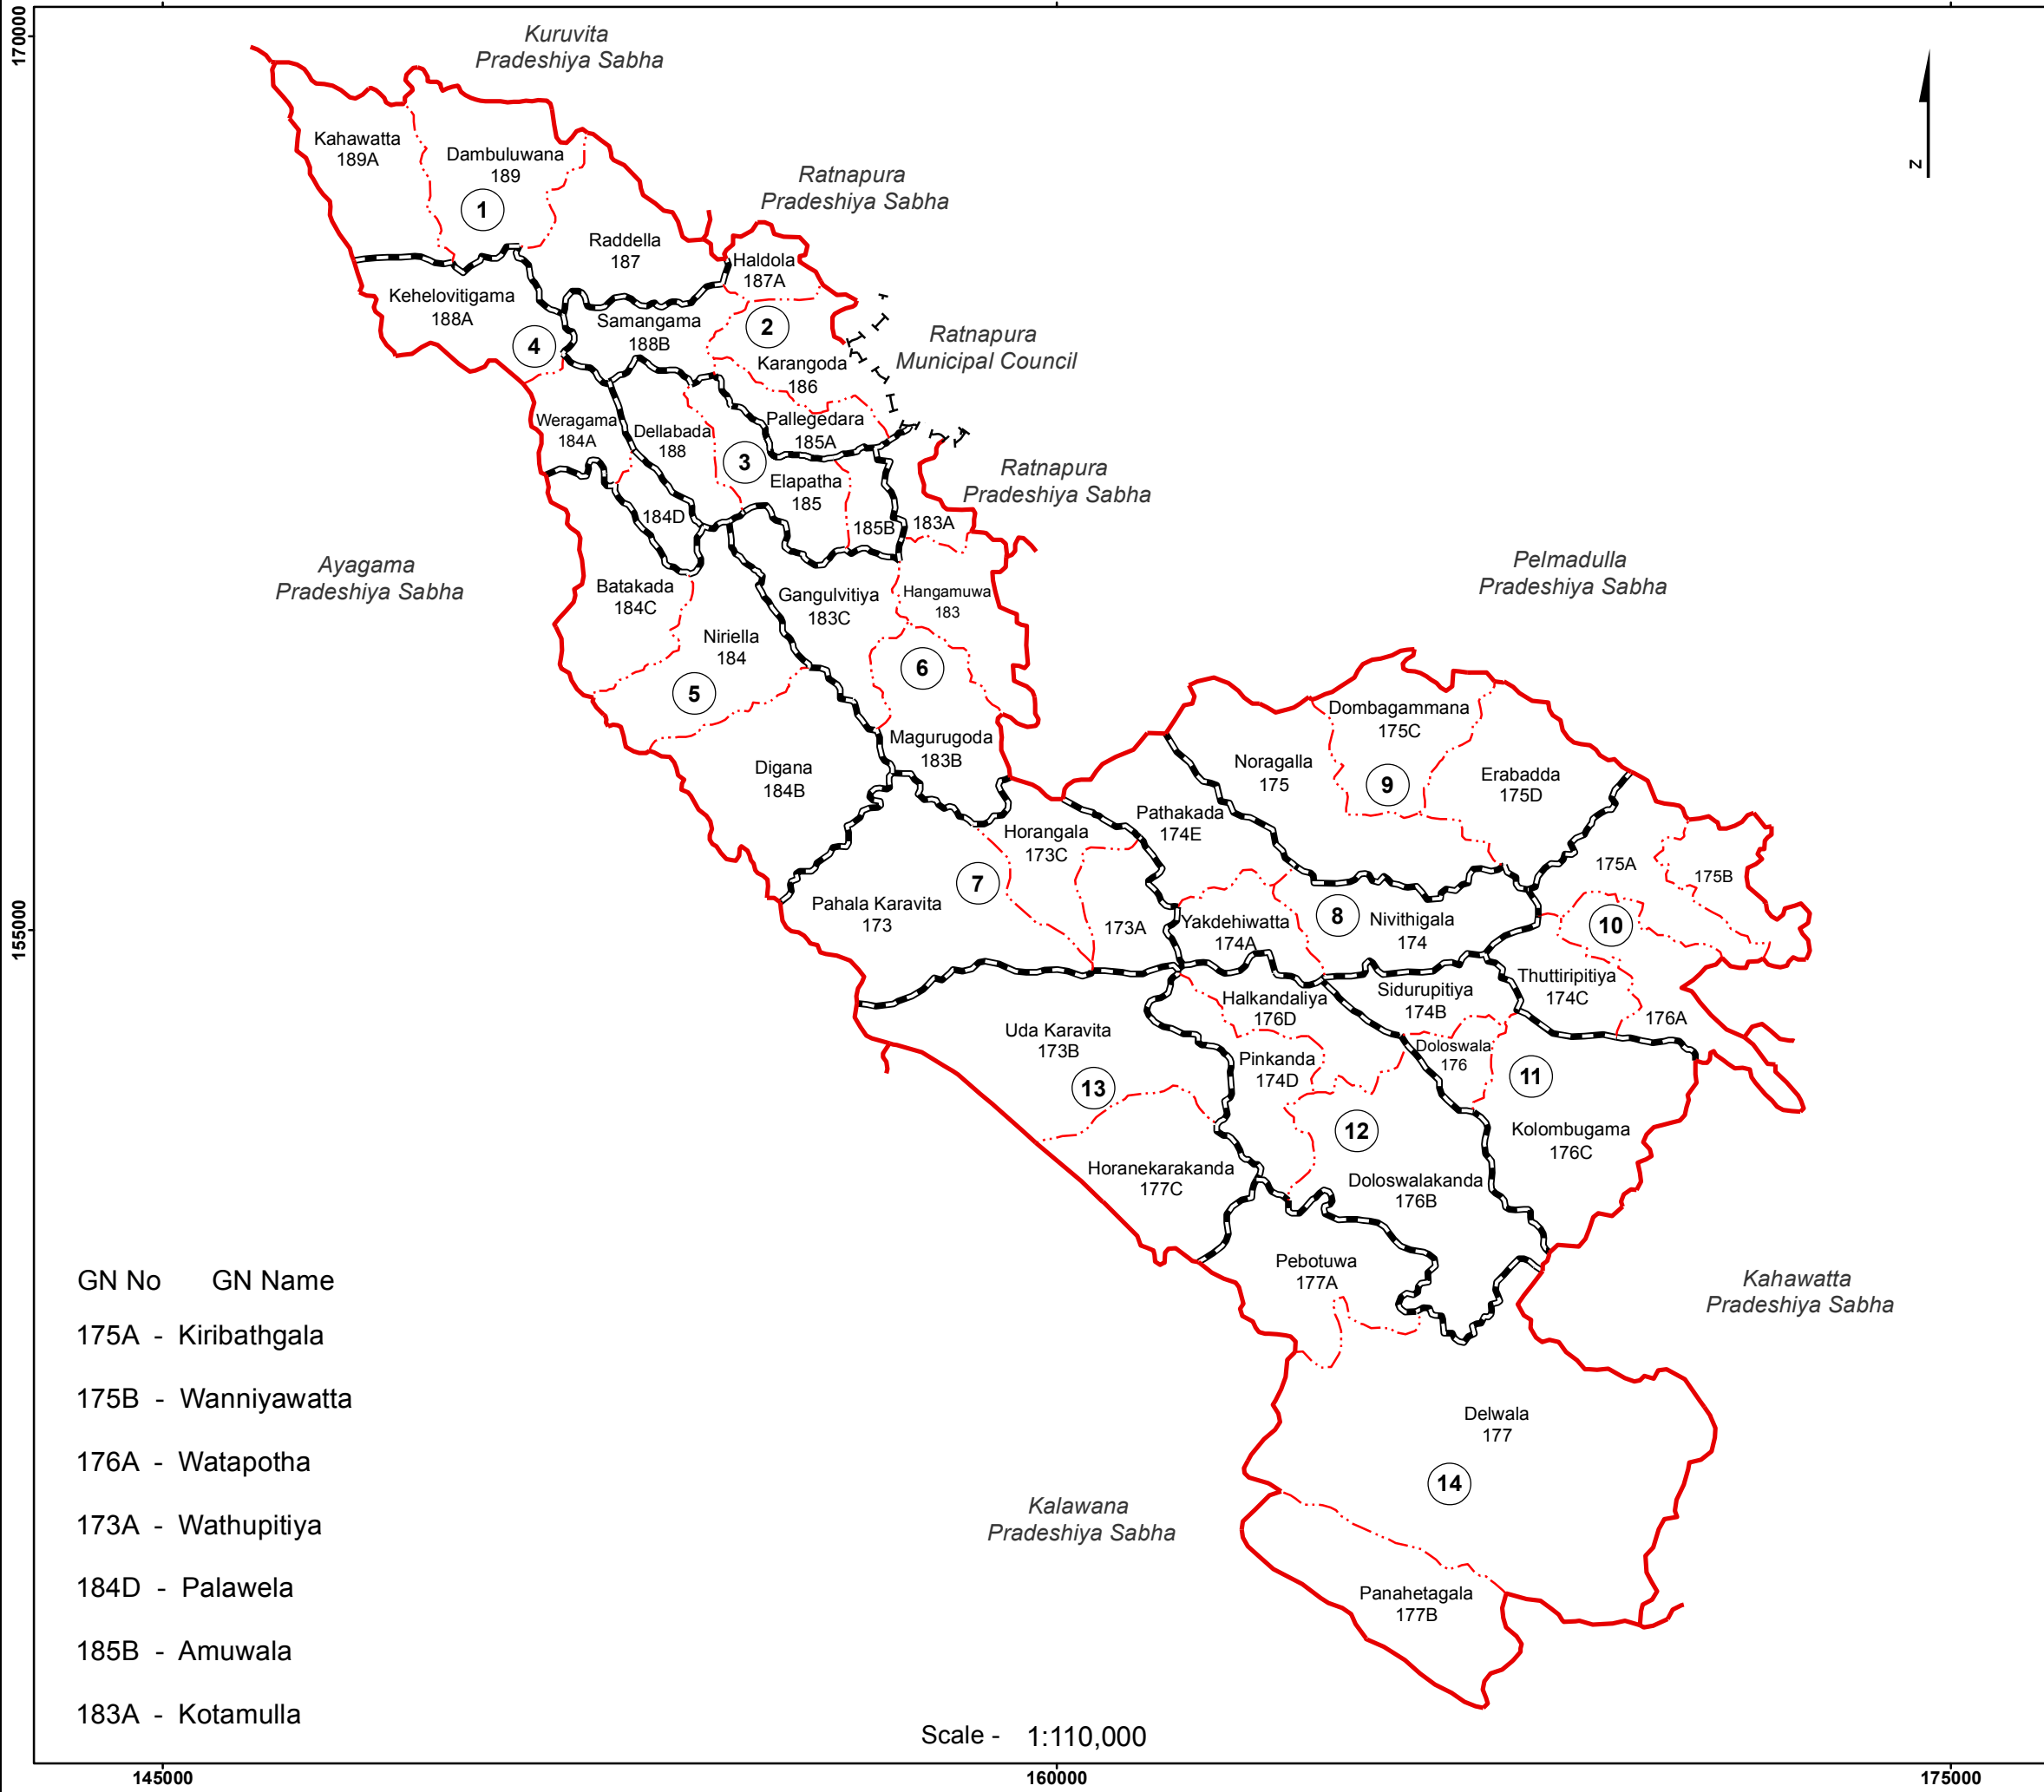

Ward Map of Nivithigala Pradeshiya Sabha - Ratnapura District

Ref. No : NDC / 24 / 13

Nivithigala Pradeshiya Sabha	
Ward No	Ward Name
1	Dambuluwana
2	Karangoda
3	Elapatha
4	Weragama
5	Niriella
6	Hangamuwa
7	Pahala Karavita
8	Nivithigala
9	Noragalla
10	Watapotha
11	Kolombugama
12	Halkandaliya
13	Uda Karavita
14	Delwala

- GN No GN Name
- 175A - Kiribathgala
- 175B - Wanniyawatta
- 176A - Watapotha
- 173A - Wathupitiya
- 184D - Palawela
- 185B - Amuwala
- 183A - Kotamulla

Scale - 1:110,000

Legend

- + - - - Province Boundary
- . + . + District Boundary
- . . - DS Boundary
- . . - GN Boundary
- - - - Polling Division Boundary
- PS Boundary
- - - - MC / UC Boundary
- Ward Boundary
- ▨ Multi Member Ward

Prepared by Survey Department of Sri Lanka
 Data Source: National Delimitation Committee for Local Authorities - 2013
 Ministry of Local Government and Provincial Councils