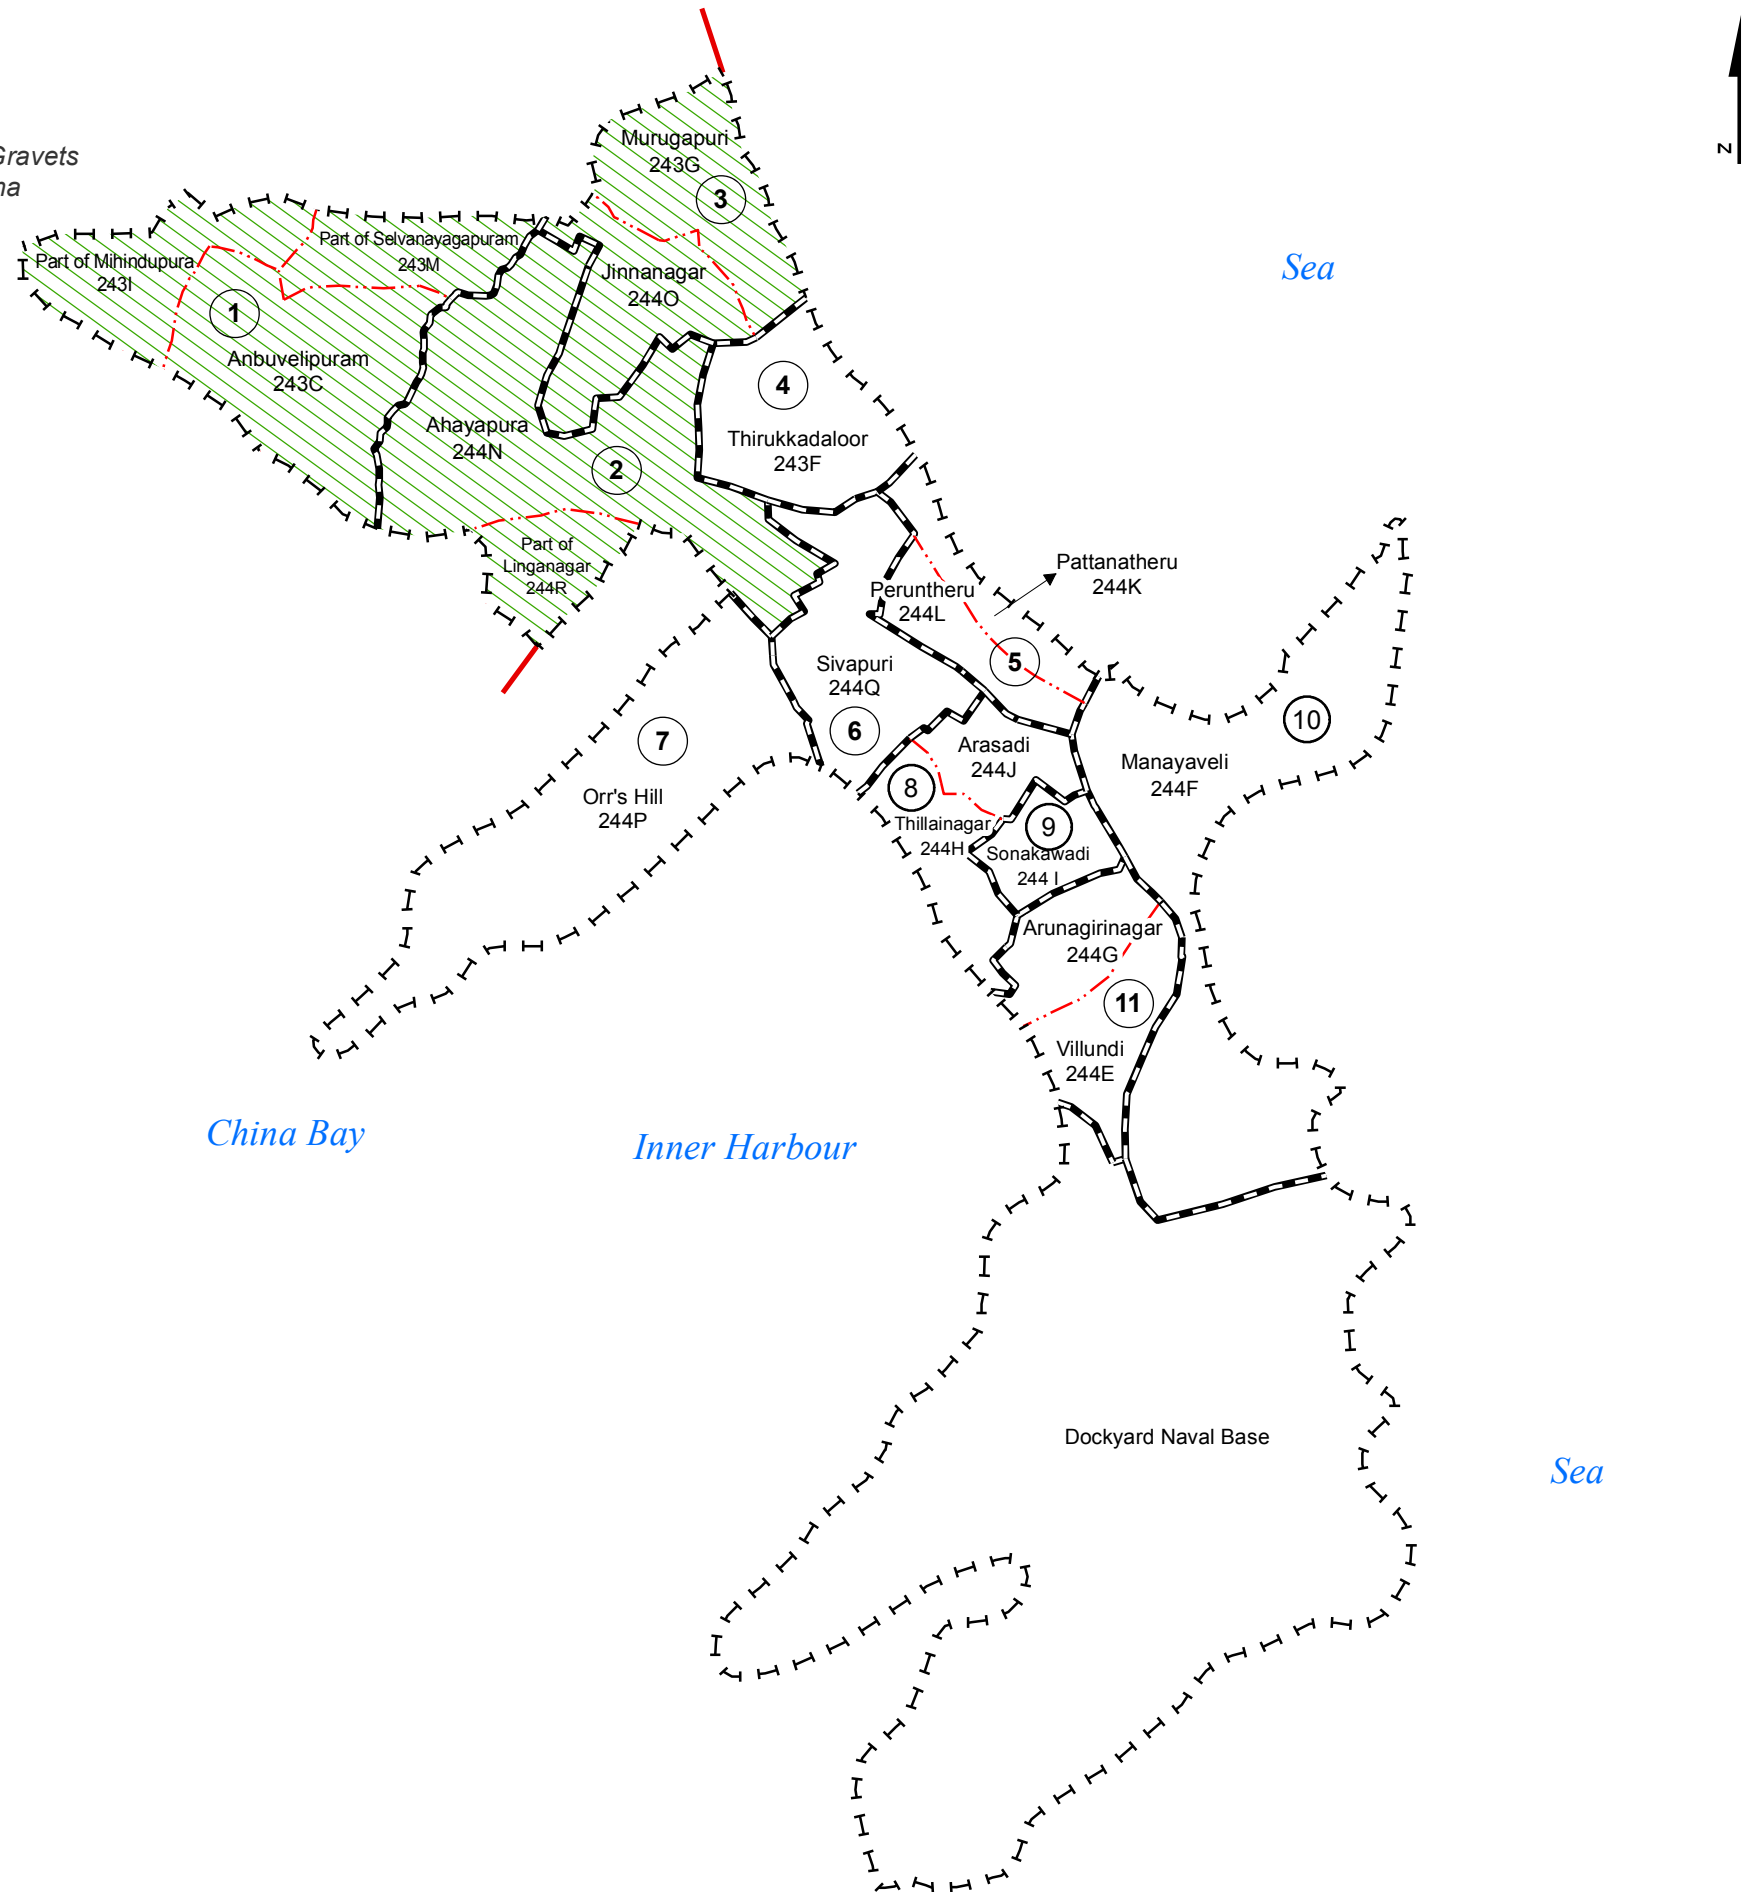

# Ward Map of Trincomalee Urban Council - Trincomalee District

Ref. No : NDC / 17 / 01

Trincomalee Town & Gravets  
Pradeshiya Sabha

Trincomalee Urban Council

## Trincomalee Urban Council

WARD No	WARD Name
1	Anbuvelipuram
2	Abayapura
3	Murugapuri
4	Thirukkadaloor
5	Peruntheru
6	Sivapuri
7	Orr's Hill
8	Thilainagar
9	Sonakawadi
10	Manayaveli
11	Villundi

### Legend

- + - - + Province Boundary
- . + . + District Boundary
- . . - DS Boundary
- . . - GN Boundary
- - ● - ● - Polling Division Boundary
- PS Boundary
- - - - MC / UC Boundary
- - - - Ward Boundary
- ▨ Multi Member Ward

Prepared by Survey Department of Sri Lanka

Data Source:  
National Delimitation Committee for Local Authorities - 2013 / 2016  
Ministry of Local Government and Provincial Councils

Scale - 1:30,000