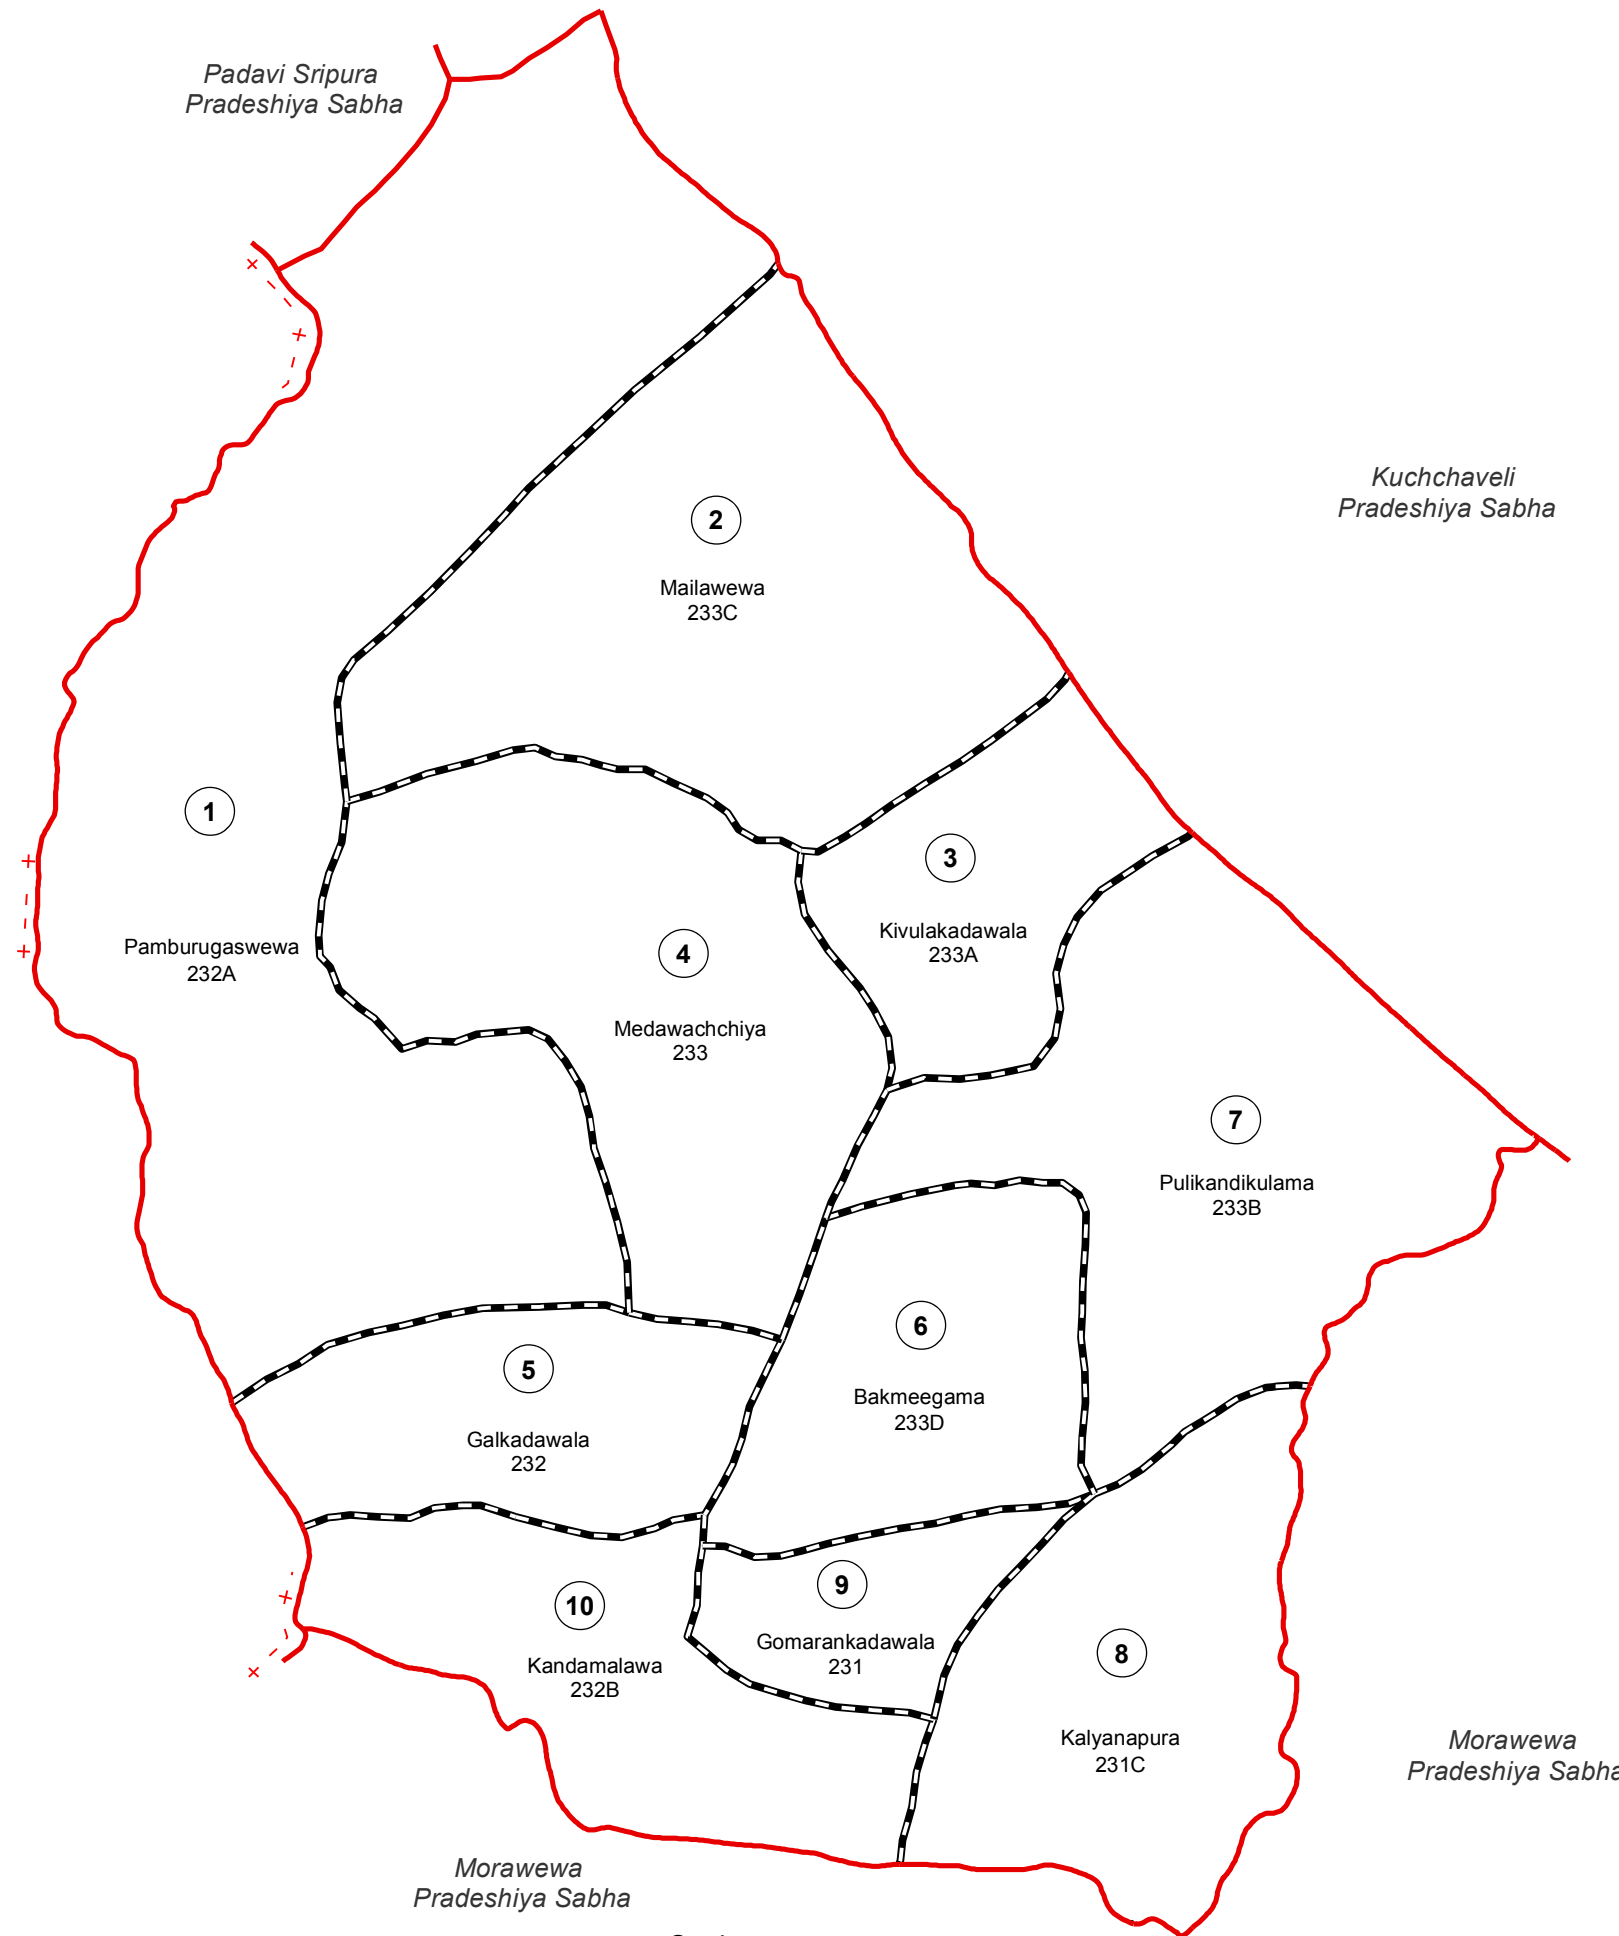

Ward Map of Gomarankadawela Pradeshiya Sabha - Trincomalee District

Ref. No : NDC / 17 / 07

Gomarankadawela Pradeshiya Sabha

Gomarankadawela Pradeshiya Sabha

WARD No	WARD Name
1	Pamburugaswewa
2	Mailawewa
3	Kivulakadawala
4	Medawachchiya
5	Galkadawala
6	Bakmeegama
7	Pulikandikulama
8	Kalyanapura
9	Gomarankadawala
10	Kandamalawa

Legend

- Province Boundary
- District Boundary
- DS Boundary
- GN Boundary
- Polling Division Boundary
- PS Boundary
- MC / UC Boundary
- Ward Boundary
- Multi Member Ward

Prepared by Survey Department of Sri Lanka

Data Source:
National Delimitation Committee for Local Authorities - 2013
Ministry of Local Government and Provincial Councils

400000

ANURADHAPURA
DISTRICT

Morawewa
Pradeshiya Sabha

Scale - 1:100,000

220000