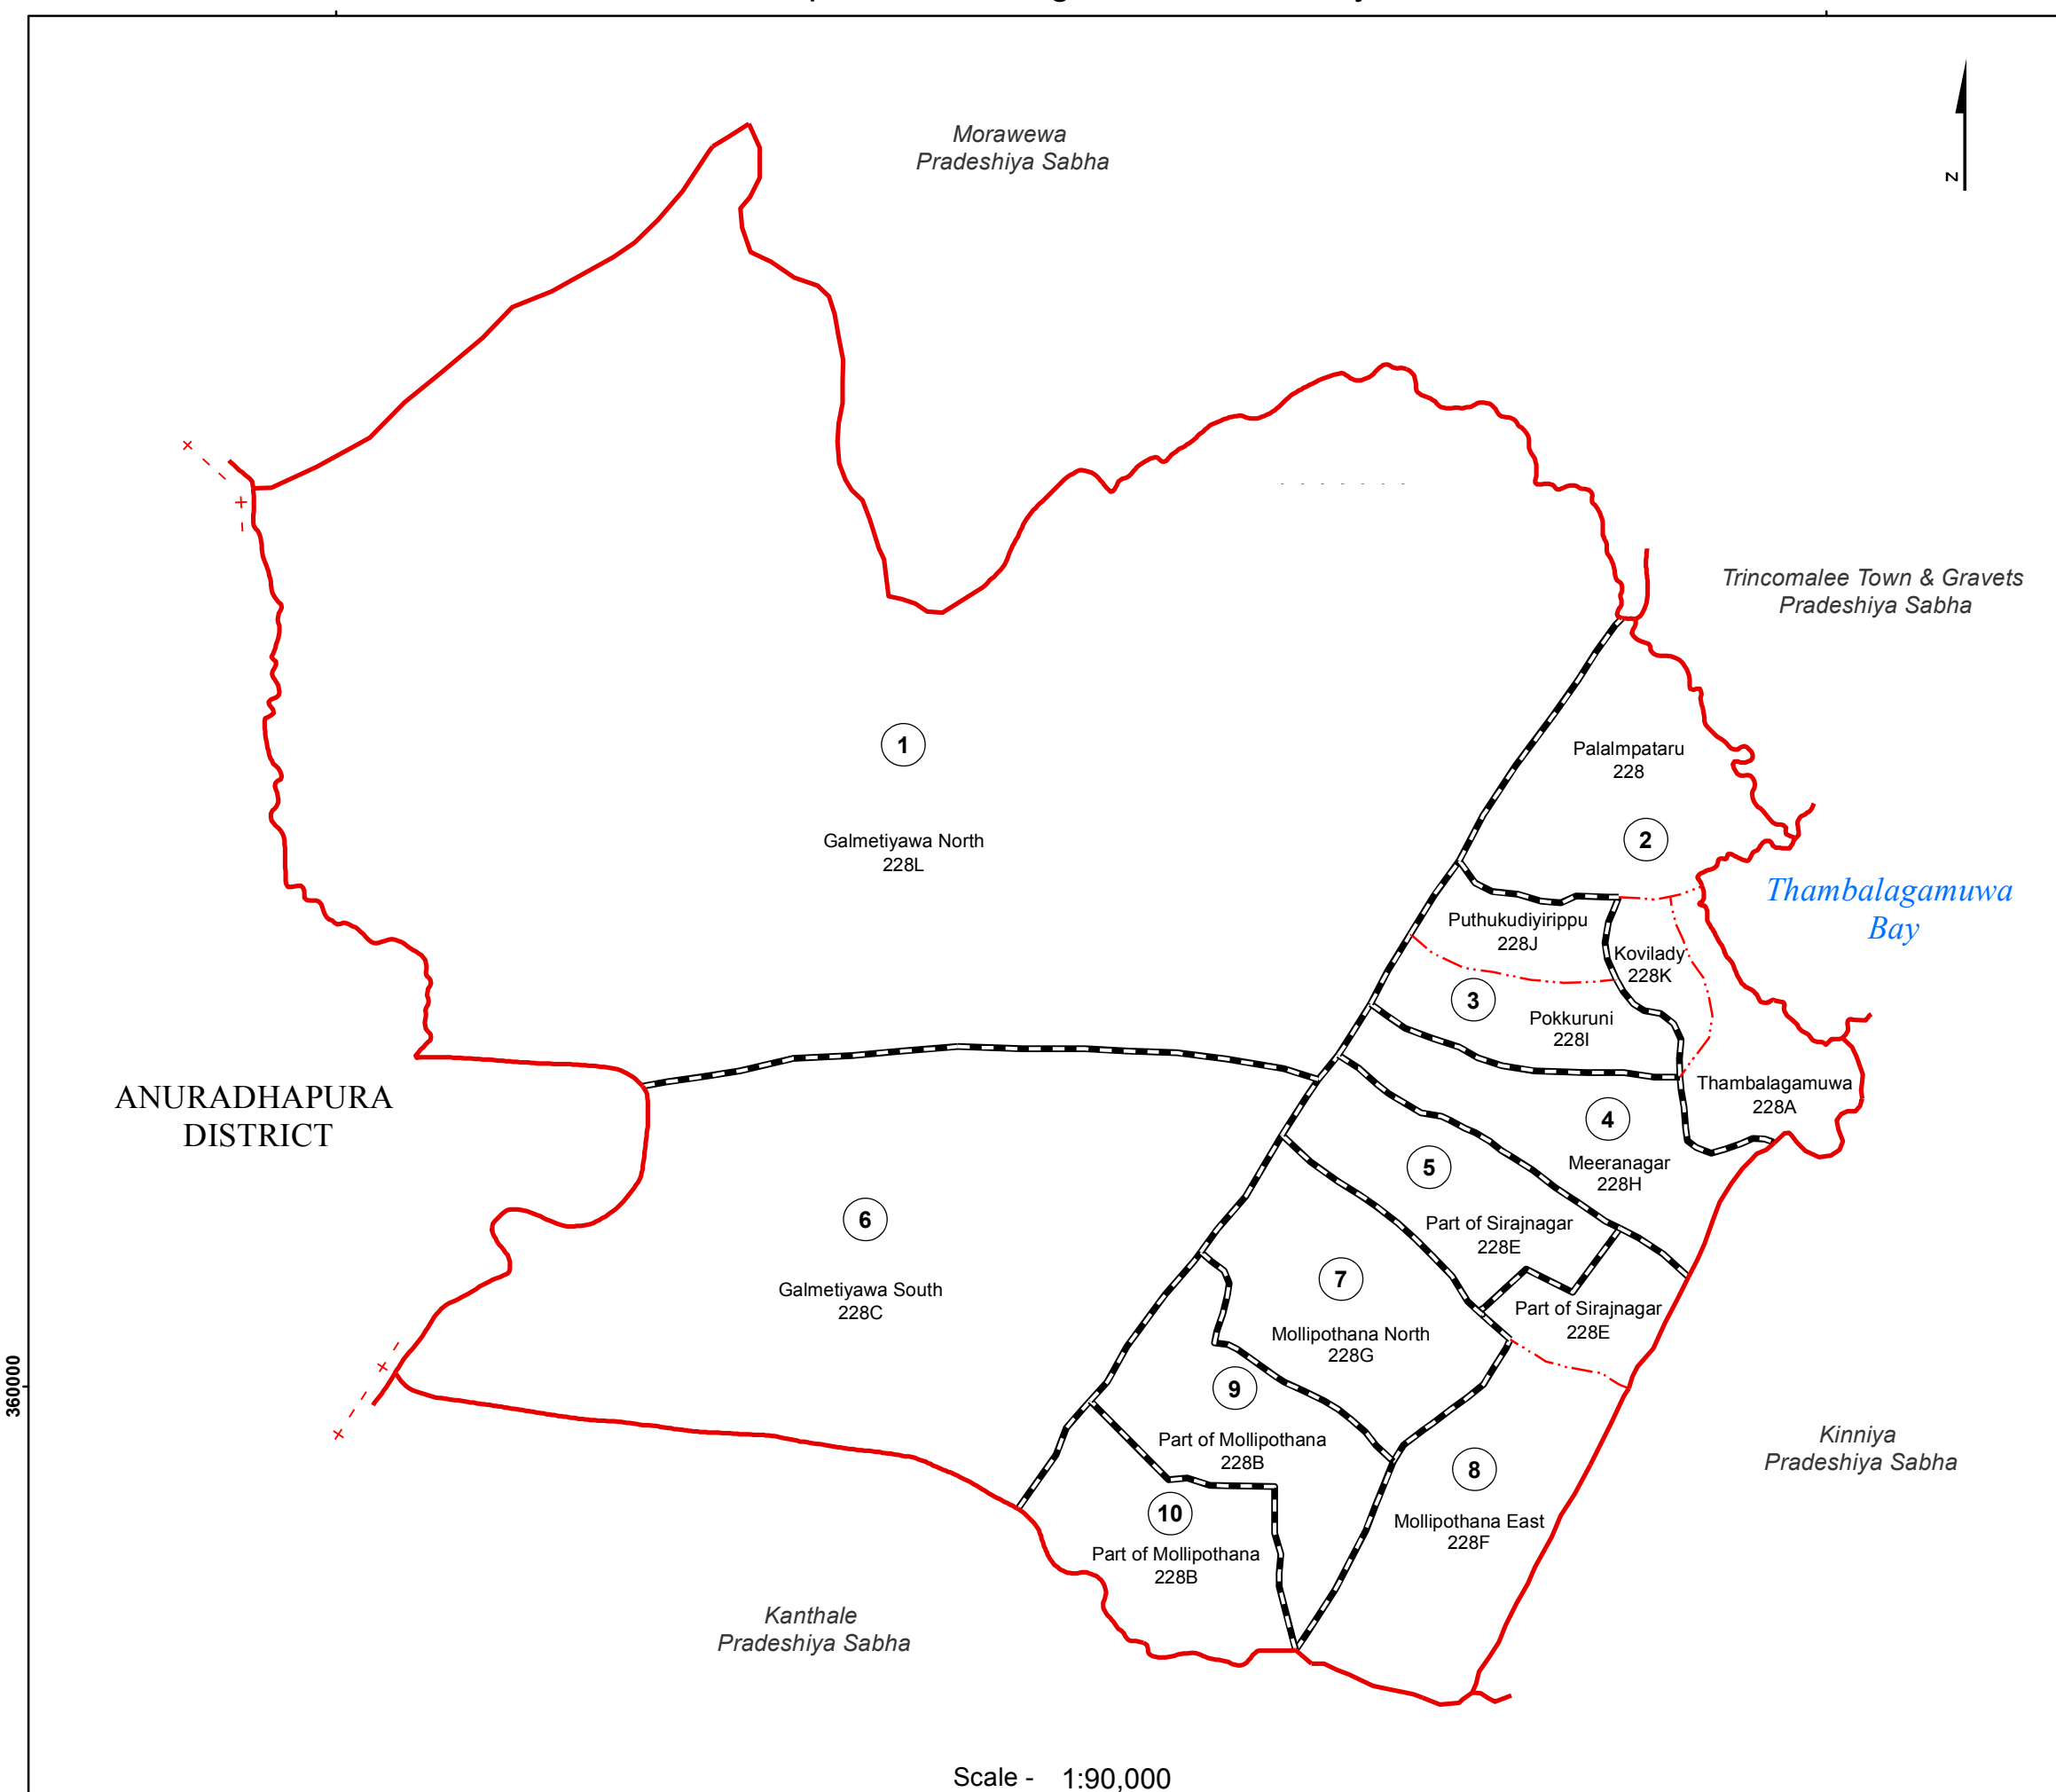

## Thampalagamuwa Pradeshiya Sabha

WARD No	WARD Name
1	Galmetiyawa North
2	Thambalagamuwa
3	Pokkuruni
4	Meeranagar
5	Sirajnagar
6	Galmetiyawa South
7	Mollipothana North
8	Mollipothana East
9	Mollipothana
10	Mollipothana South

### Legend

- + - - - + Province Boundary
- . + . + . District Boundary
- . . - . DS Boundary
- . . - . GN Boundary
- - - - ● Polling Division Boundary
- PS Boundary
- | — | — MC / UC Boundary
- | — | — Ward Boundary
- ▨ Multi Member Ward

Prepared by Survey Department of Sri Lanka

Data Source:  
National Delimitation Committee for Local Authorities - 2013  
Ministry of Local Government and Provincial Councils

Scale - 1:90,000

220000

240000