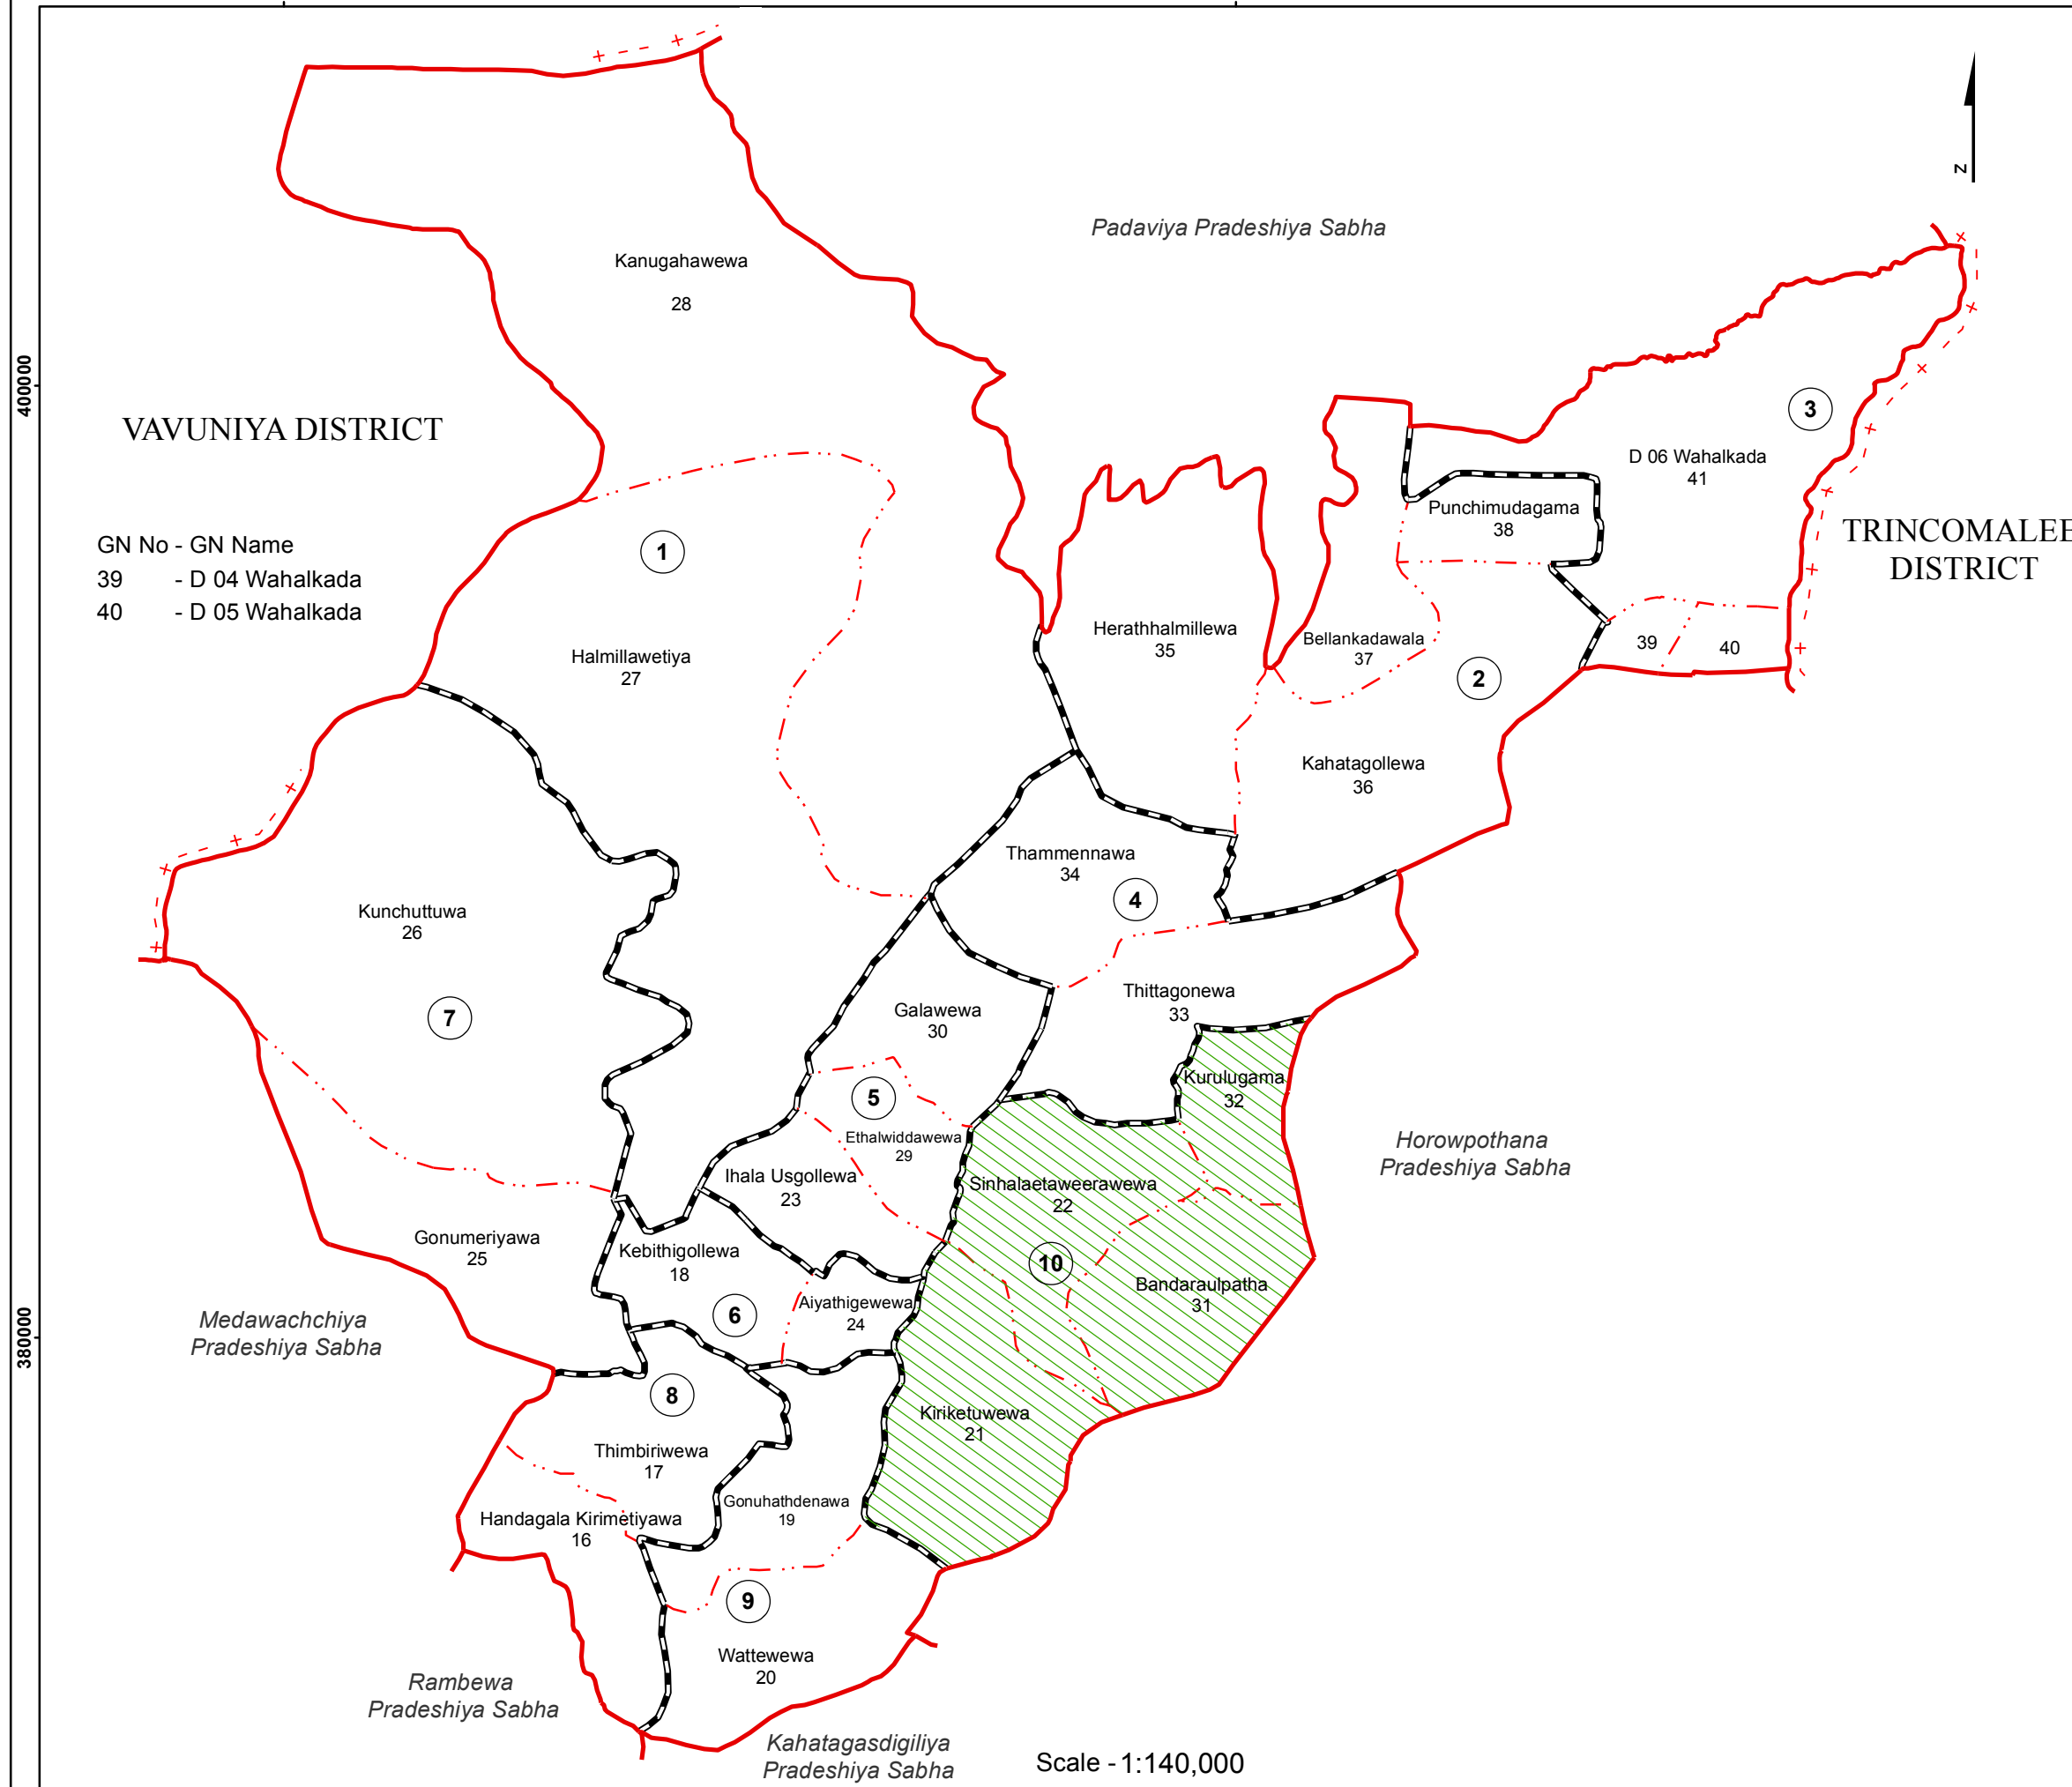

Ward Map of Kebithigollewa Pradeshiya Sabha - Anuradhapura District

Ref. No : NDC / 20 / 04

Kebithigollewa Pradeshiya Sabha

Kebithigollewa Pradeshiya Sabha

Ward No	Ward Name
1	Halmillawetiya
2	Kahatagollewa
3	Wahalkada North
4	Thittagonewa
5	Ethalwiddawewa
6	Kebithigollewa
7	Gonumeriyawa
8	Handagala Kirimetiya
9	Gonuhathdenawa
10	Bandaraulpatha

Legend

- + - - - + Province Boundary
- . + . + . + District Boundary
- - - - - DS Boundary
- GN Boundary
- - - - - Polling Division Boundary
- PS Boundary
- - - - - MC / UC Boundary
- - - - - Ward Boundary
- ▨▨▨▨ Multi Member Ward