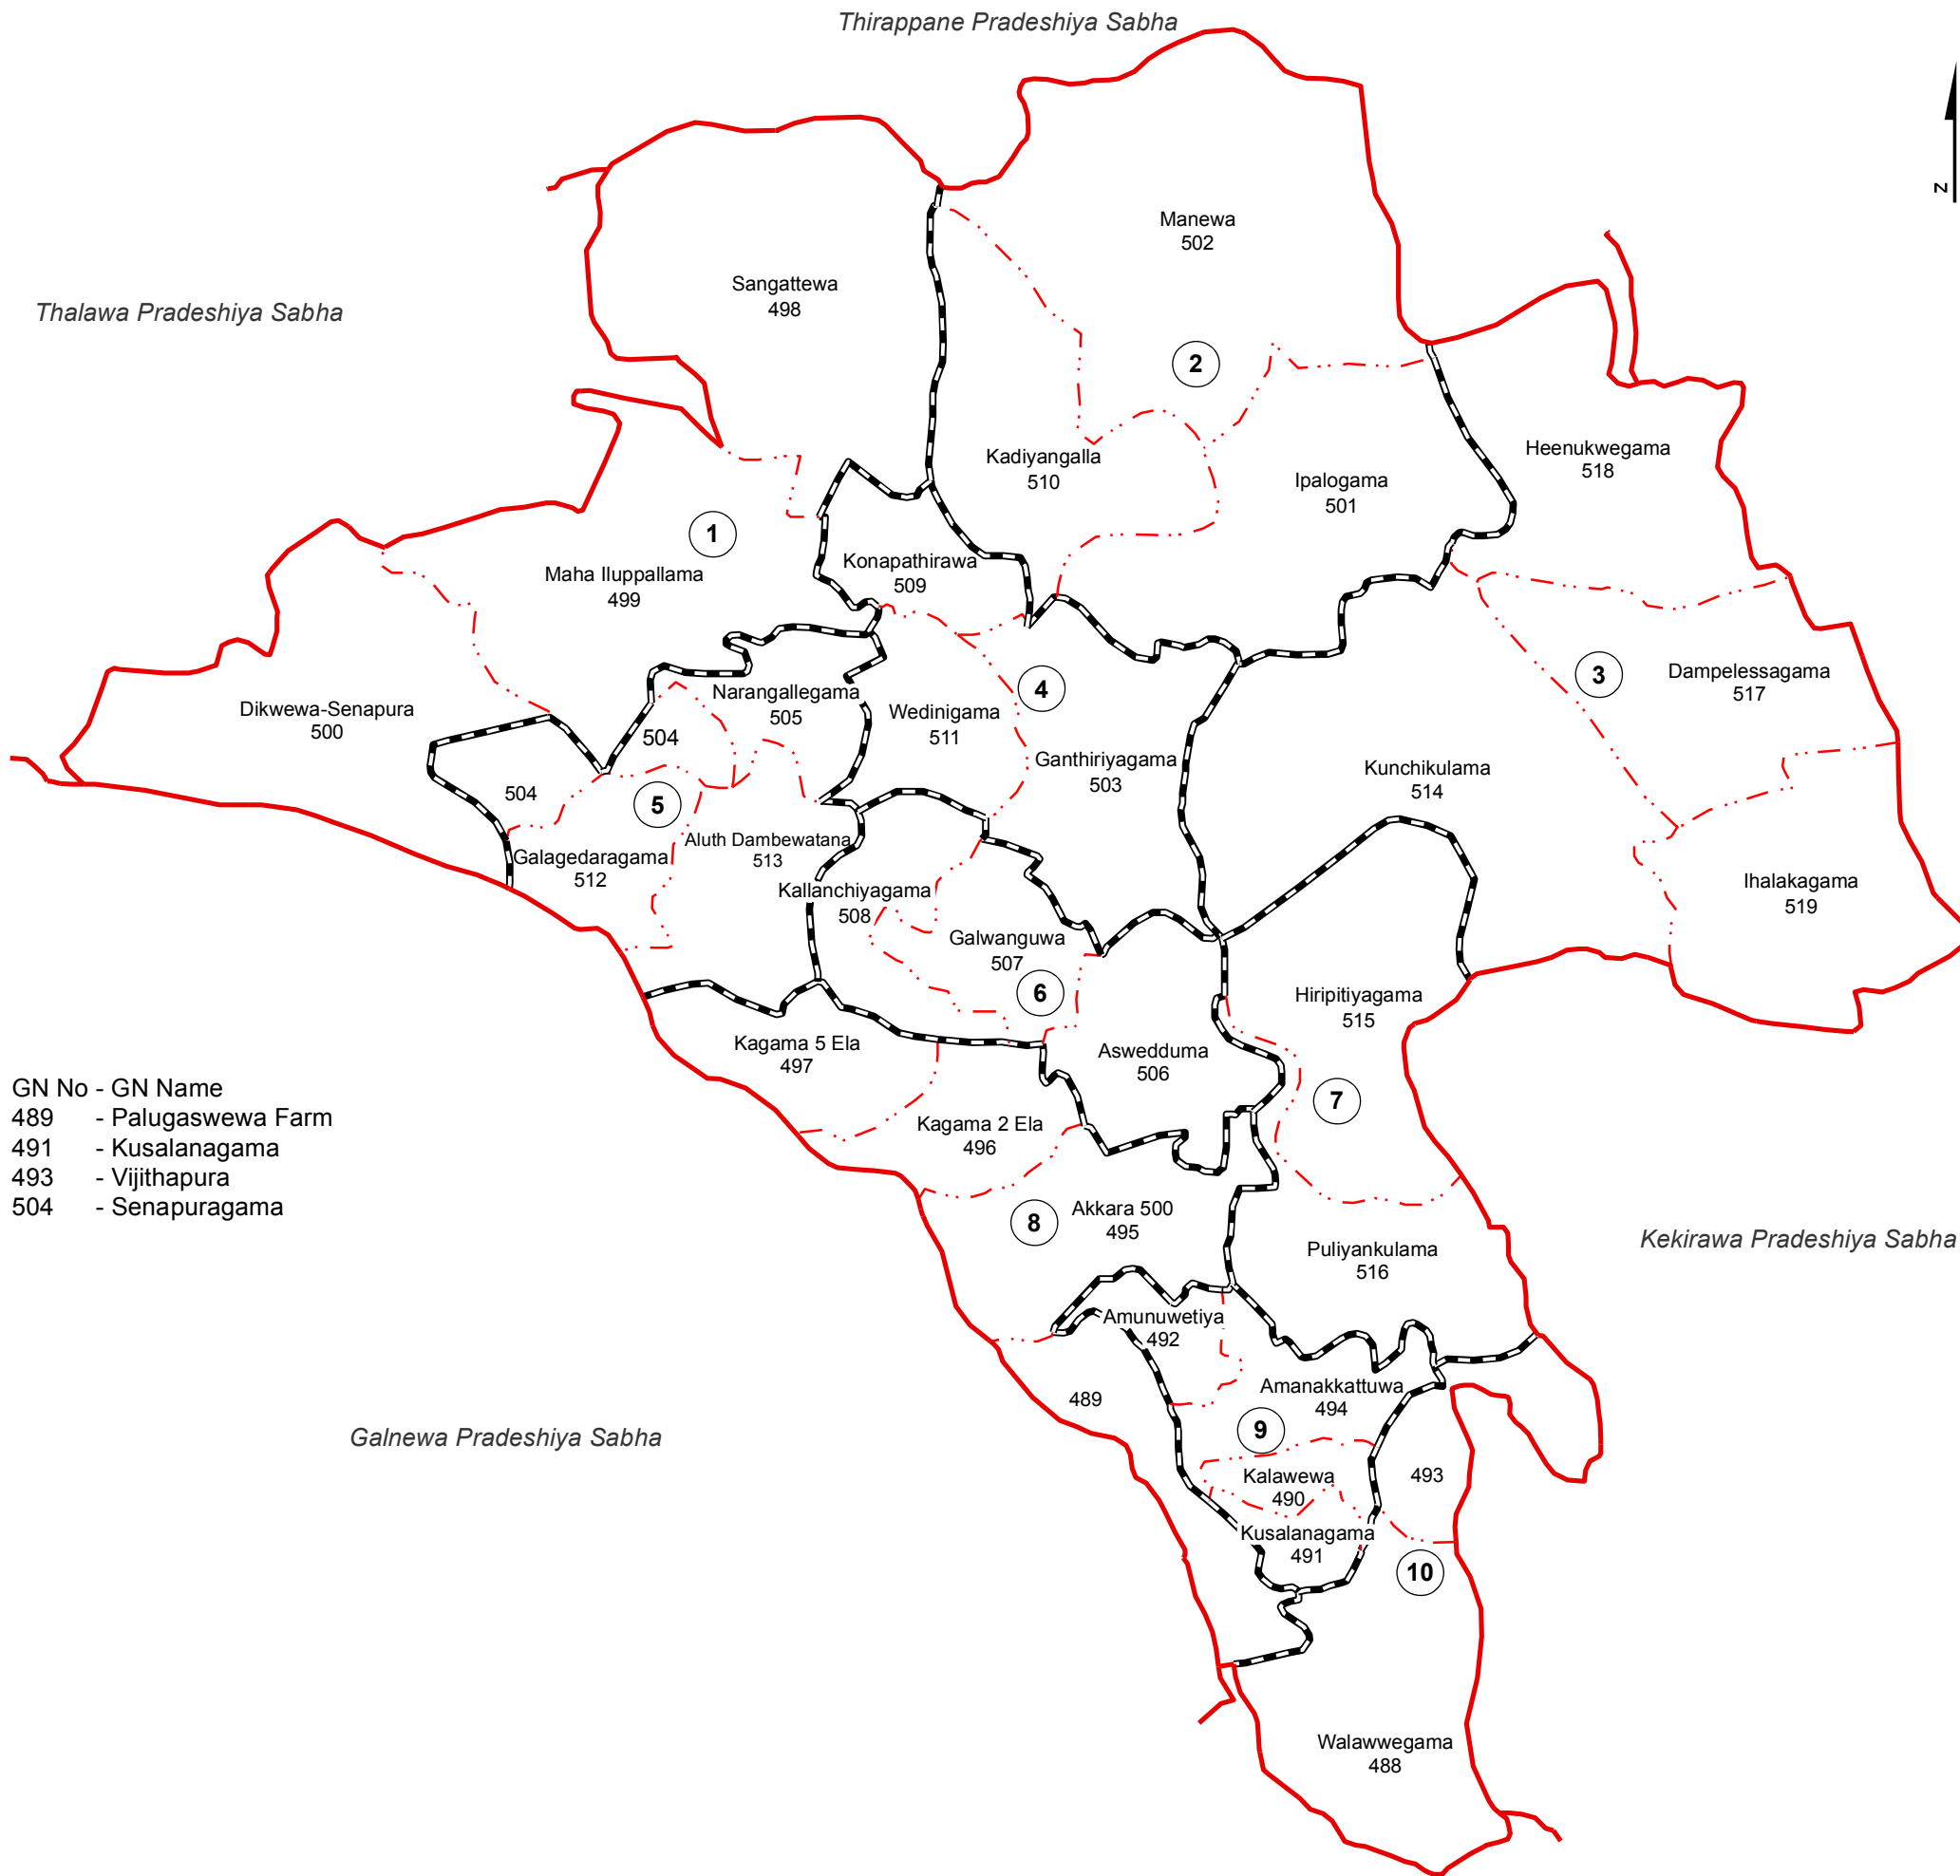

Ward Map of Ipalogama Pradeshiya Sabha - Anuradhapura District

Ref. No : NDC / 20 / 15

Ipalogama Pradeshiya Sabha

Ipalogama Pradeshiya Sabha

Ward No	Ward Name
1	Mahailuppallama
2	Ipalogama
3	Kunchikulama
4	Konapathirawa
5	Senapura
6	Kallanchiyagama
7	Hiripitiyagama
8	Kagama
9	Kalawewa
10	Vijithapura

Legend

- + - - + Province Boundary
- . + . + . District Boundary
- . . - . DS Boundary
- - - - - GN Boundary
- - - - - Polling Division Boundary
- - - - - PS Boundary
- MC / UC Boundary
- Ward Boundary
- Multi Member Ward

Prepared by Survey Department of Sri Lanka

Data Source:
National Delimitation Committee for Local Authorities - 2013
Ministry of Local Government and Provincial Councils

GN No - GN Name
 489 - Palugaswewa Farm
 491 - Kusalanagama
 493 - Vijithapura
 504 - Senapuragama