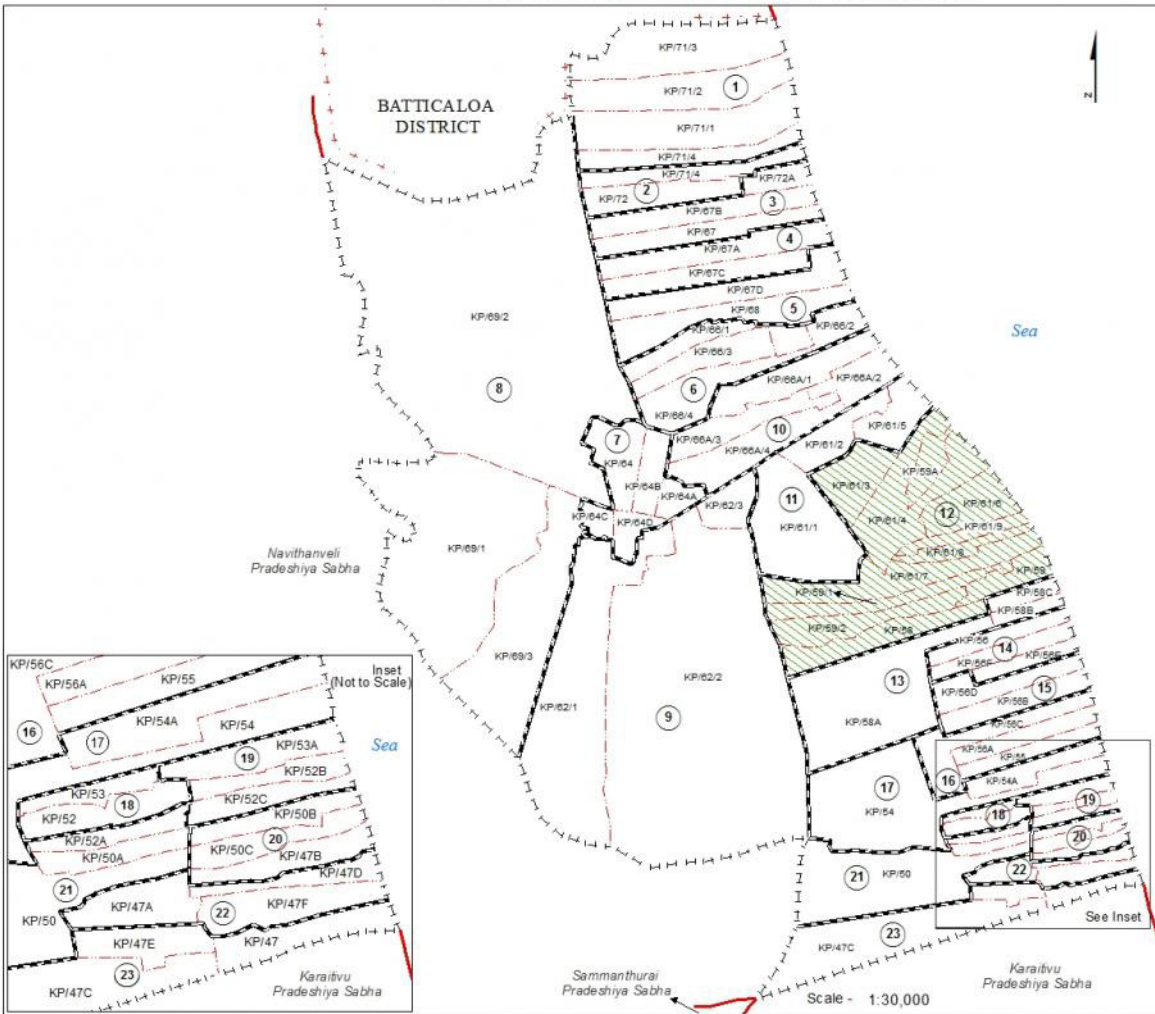

Ward Map of Kalmunai Municipal Council - Ampara District

Ref. No : NDC / 16 / 01

Kalmunai Municipal Council	
WARD No	WARD Name
1	Ward 01
2	Ward 02
3	Ward 03
4	Ward 04
5	Ward 05
6	Ward 06
7	Ward 07
8	Ward 08
9	Ward 09
10	Ward 10
11	Ward 11
12	Ward 12
13	Ward 13
14	Ward 14
15	Ward 15
16	Ward 16
17	Ward 17
18	Ward 18
19	Ward 19
20	Ward 20
21	Ward 21
22	Ward 22
23	Ward 23

Legend	
	Province Boundary
	District Boundary
	DS Boundary
	GN Boundary
	Polling Division Boundary
	PS Boundary
	MC / UC Boundary
	Ward Boundary
	Multi Member Ward

Prepared by Survey Department of Sri Lanka  
 Data Source: National Delimitation Committee for Local Authorities - 2013 / 2016  
 Ministry of Local Government and Provincial Councils

Scale - 1:30,000