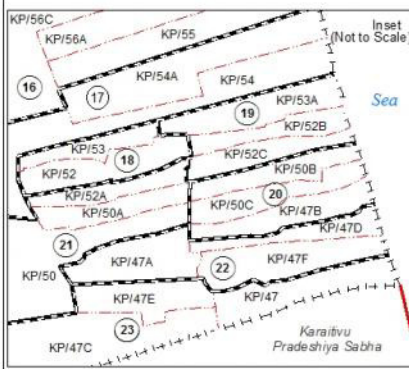

Ward Map of Kalmunai Municipal Council - Ampara District

Ref. No : NDC / 16 / 01

Kalmunai Municipal Council	
WARD No	WARD Name
1	Ward 01
2	Ward 02
3	Ward 03
4	Ward 04
5	Ward 05
6	Ward 06
7	Ward 07
8	Ward 08
9	Ward 09
10	Ward 10
11	Ward 11
12	Ward 12
13	Ward 13
14	Ward 14
15	Ward 15
16	Ward 16
17	Ward 17
18	Ward 18
19	Ward 19
20	Ward 20
21	Ward 21
22	Ward 22
23	Ward 23

Legend	
	Province Boundary
	District Boundary
	DS Boundary
	GN Boundary
	Polling Division Boundary
	PS Boundary
	MC / UC Boundary
	Ward Boundary
	Multi Member Ward

Prepared by Survey Department of Sri Lanka  
 Data Source: National Delimitation Committee for Local Authorities - 2013 / 2016  
 Ministry of Local Government and Provincial Councils

Scale - 1:30,000