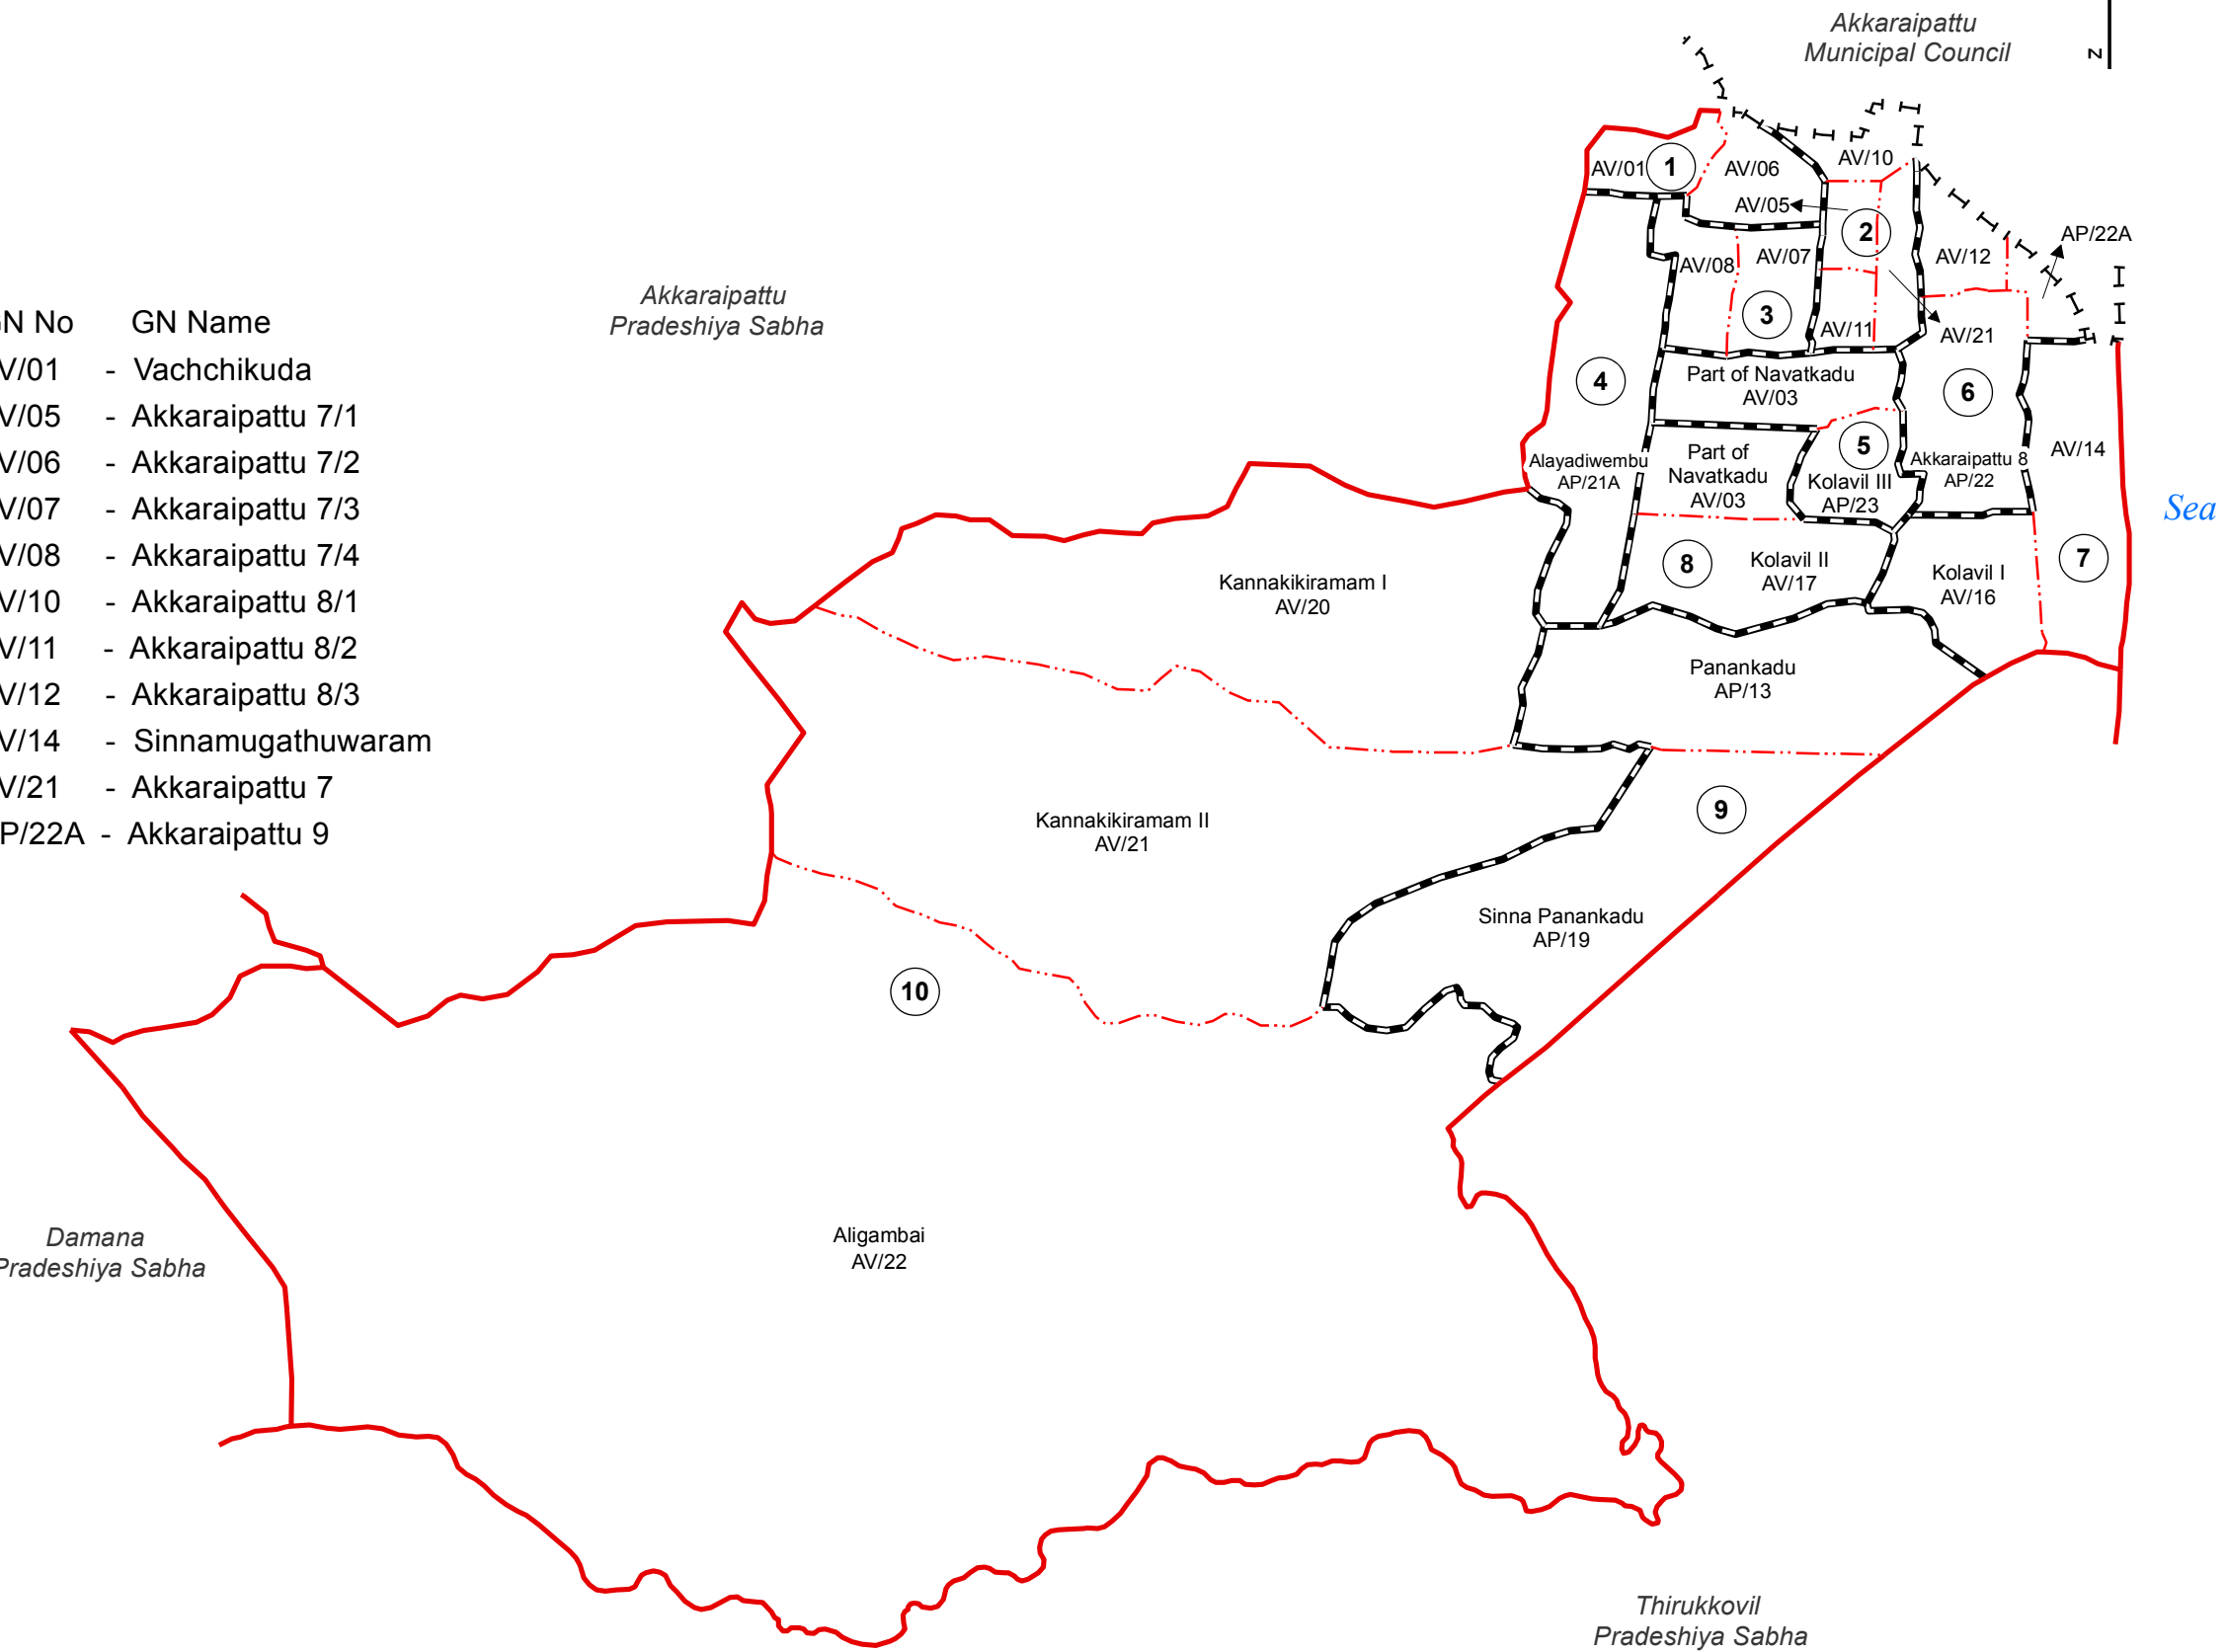

Ward Map of Alayadiwembu Pradeshiya Sabha - Ampara District

Ref. No : NDC / 16 / 16

Alayadiwembu Pradeshiya Sabha

GN No	GN Name
AV/01	- Vachchikuda
AV/05	- Akkaraipattu 7/1
AV/06	- Akkaraipattu 7/2
AV/07	- Akkaraipattu 7/3
AV/08	- Akkaraipattu 7/4
AV/10	- Akkaraipattu 8/1
AV/11	- Akkaraipattu 8/2
AV/12	- Akkaraipattu 8/3
AV/14	- Sinnamugathuwaram
AV/21	- Akkaraipattu 7
AP/22A	- Akkaraipattu 9

Akkaraipattu Pradeshiya Sabha

220000

Alayadiwembu Pradeshiya Sabha

WARD No	WARD Name
1	Akkaraipattu A
2	Akkaraipattu B
3	Akkaraipattu D
4	Alayadivembu
5	Kolavil C
6	Akkaraipattu C
7	Kolavil A
8	Kolavil B
9	Panankadu
10	Kannakikiramam

Legend

- + - + - Province Boundary
- . + . + . District Boundary
- . - . - DS Boundary
- . - . - GN Boundary
- - - - - Polling Division Boundary
- — — — PS Boundary
- - - - - MC / UC Boundary
- - - - - Ward Boundary
- ▨ ▨ ▨ ▨ Multi Member Ward

Prepared by Survey Department of Sri Lanka

Data Source:
National Delimitation Committee for Local Authorities - 2013
Ministry of Local Government and Provincial Councils

Scale - 1:50,000

320000