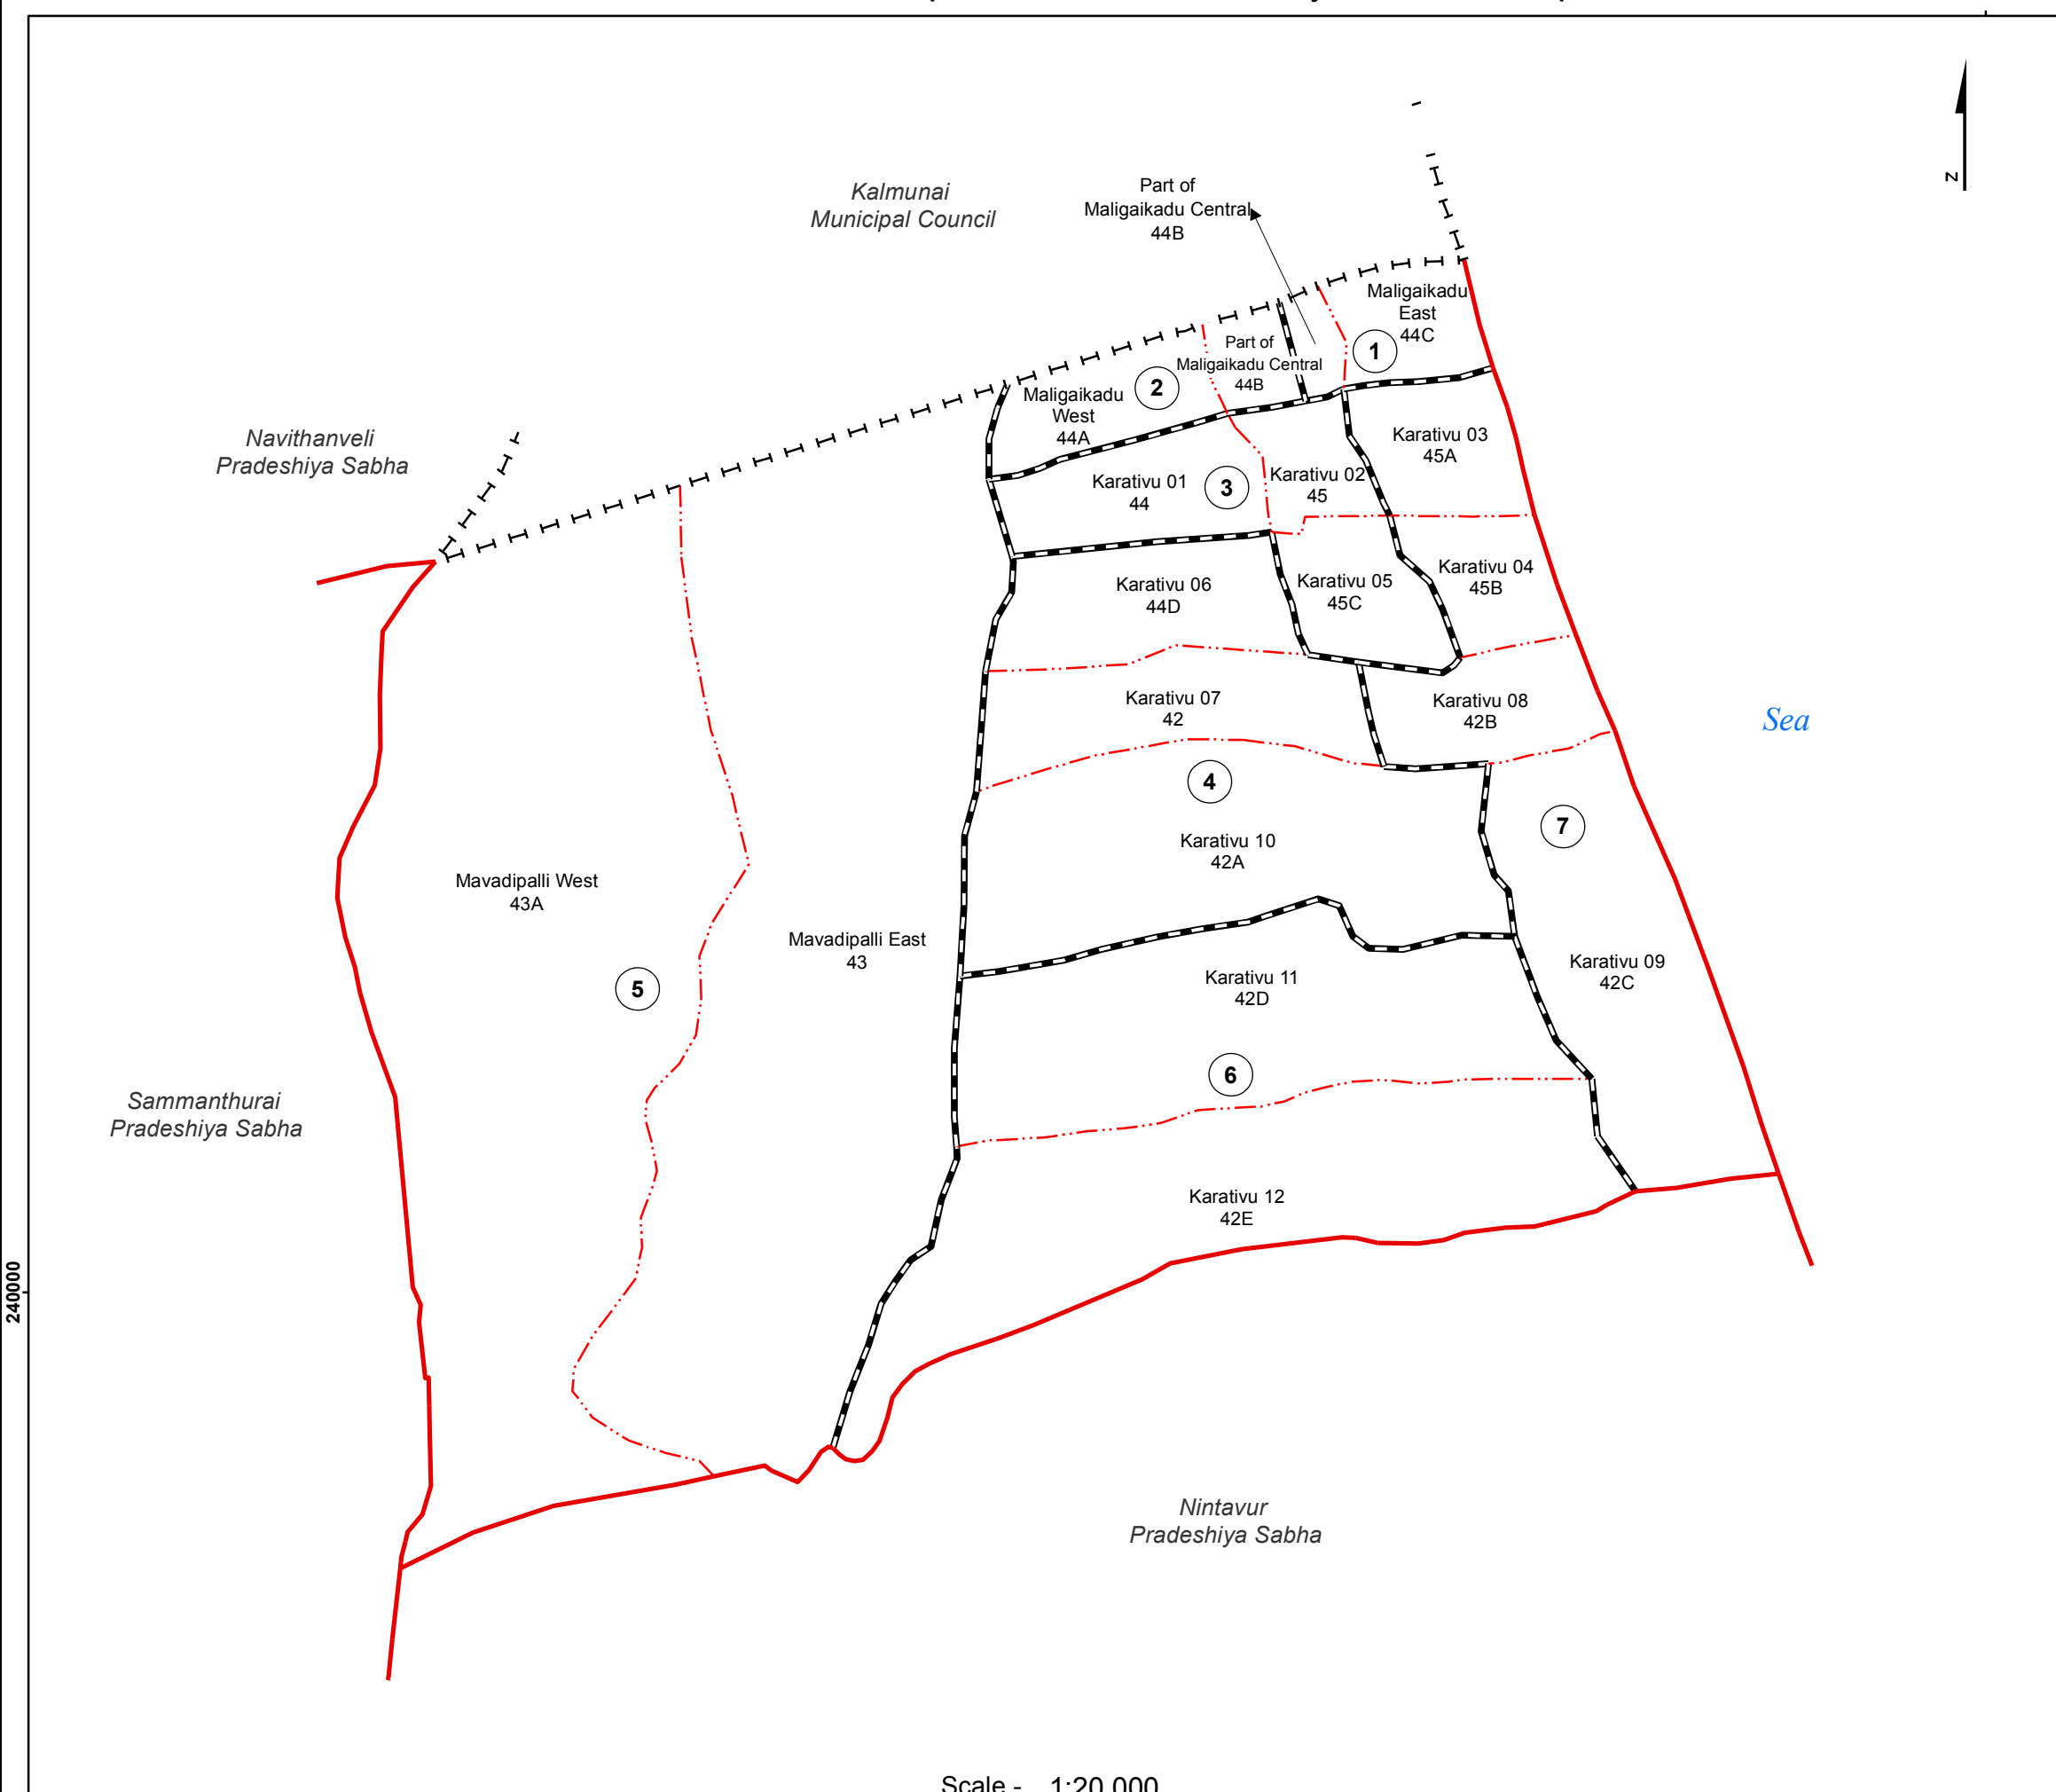

Ward Map of Karaitivu Pradeshiya Sabha - Ampara District

Ref. No : NDC / 16 / 18

Karaitivu Pradeshiya Sabha

Karaitivu Pradeshiya Sabha

WARD No	WARD Name
1	Maligaikadu East
2	Maligaikadu West
3	Karativu North
4	Karativu West
5	Mavadipalli
6	Karativu South
7	Karativu East

Legend

- + - - + Province Boundary
- . + . + . District Boundary
- . . - . DS Boundary
- GN Boundary
- - - - - Polling Division Boundary
- - - - - PS Boundary
- MC / UC Boundary
- Ward Boundary
- Multi Member Ward

Prepared by Survey Department of Sri Lanka

Data Source:
National Delimitation Committee for Local Authorities - 2013
Ministry of Local Government and Provincial Councils

Scale - 1:20,000

240000

320000