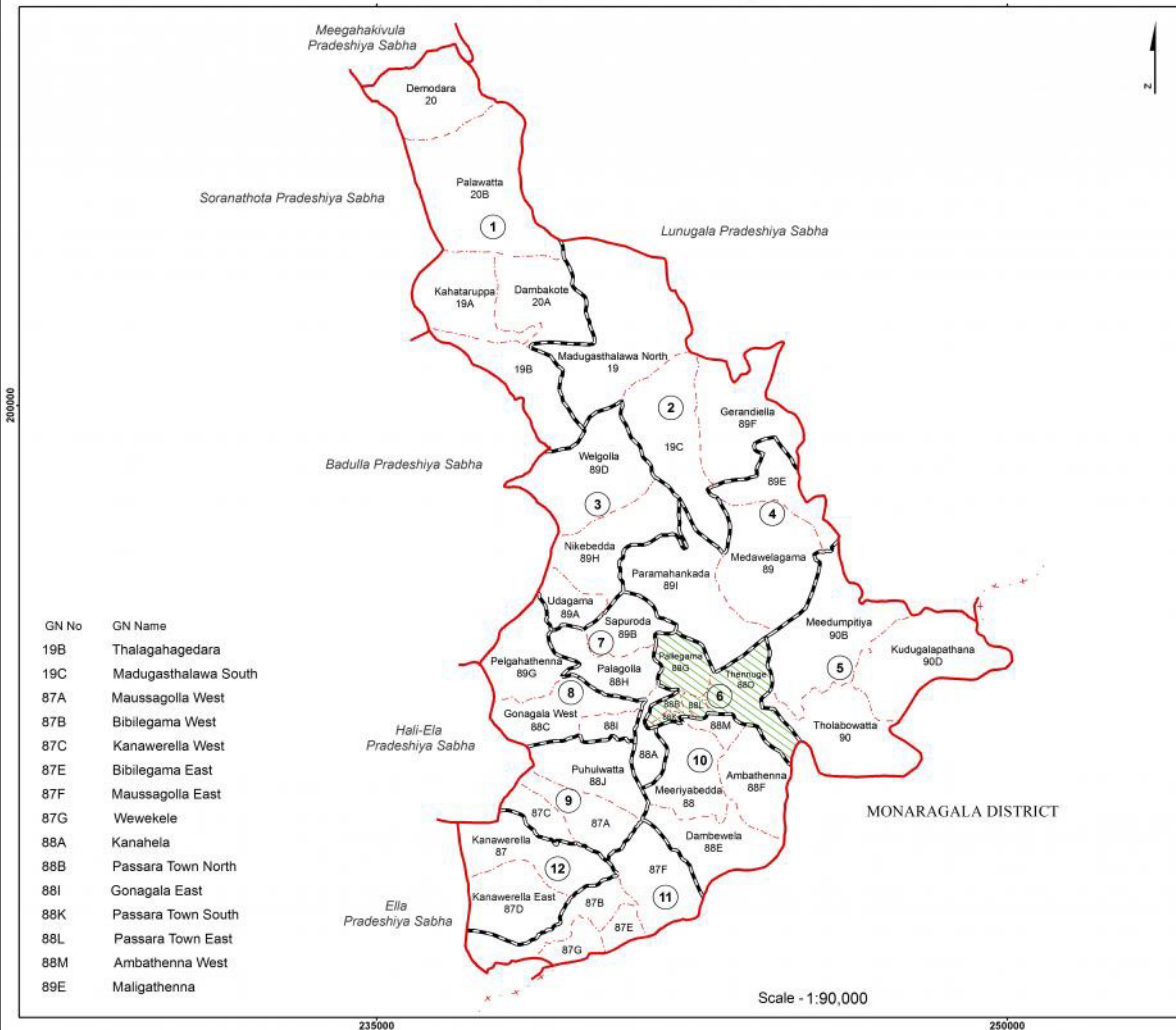

Ward Map of Passara Pradeshiya Sabha - Badulla District

Ref. No : NDC / 22 / 09

Passara Pradeshiya Sabha

WARD No	WARD Name
1	Kahataruppa
2	Madugasthalawa
3	Welgolla
4	Maligathenna
5	Tholabowatta
6	Passara
7	Sapuroda
8	Pelgathenna
9	Puhulwatta
10	Ambathenna
11	Bibilegama
12	Kanawerella

GN No	GN Name
19B	Thalagahagedara
19C	Madugasthalawa South
87A	Maussagolla West
87B	Bibilegama West
87C	Kanawerella West
87E	Bibilegama East
87F	Maussagolla East
87G	Wewekele
88A	Kanahela
88B	Passara Town North
88I	Gonagala East
88K	Passara Town South
88L	Passara Town East
88M	Ambathenna West
89E	Maligathenna

Legend

- +---+ Province Boundary
- +---+ District Boundary
- +---+ DS Boundary
- +---+ GN Boundary
- +---+ Polling Division Boundary
- +---+ PS Boundary
- +---+ MC / UC Boundary
- +---+ Ward Boundary
- +---+ Multi Member Ward

Prepared by Survey Department of Sri Lanka
 Data Source: National Delimitation Committee for Local Authorities - 2013
 Ministry of Local Government and Provincial Councils

Scale - 1:90,000

235000

250000