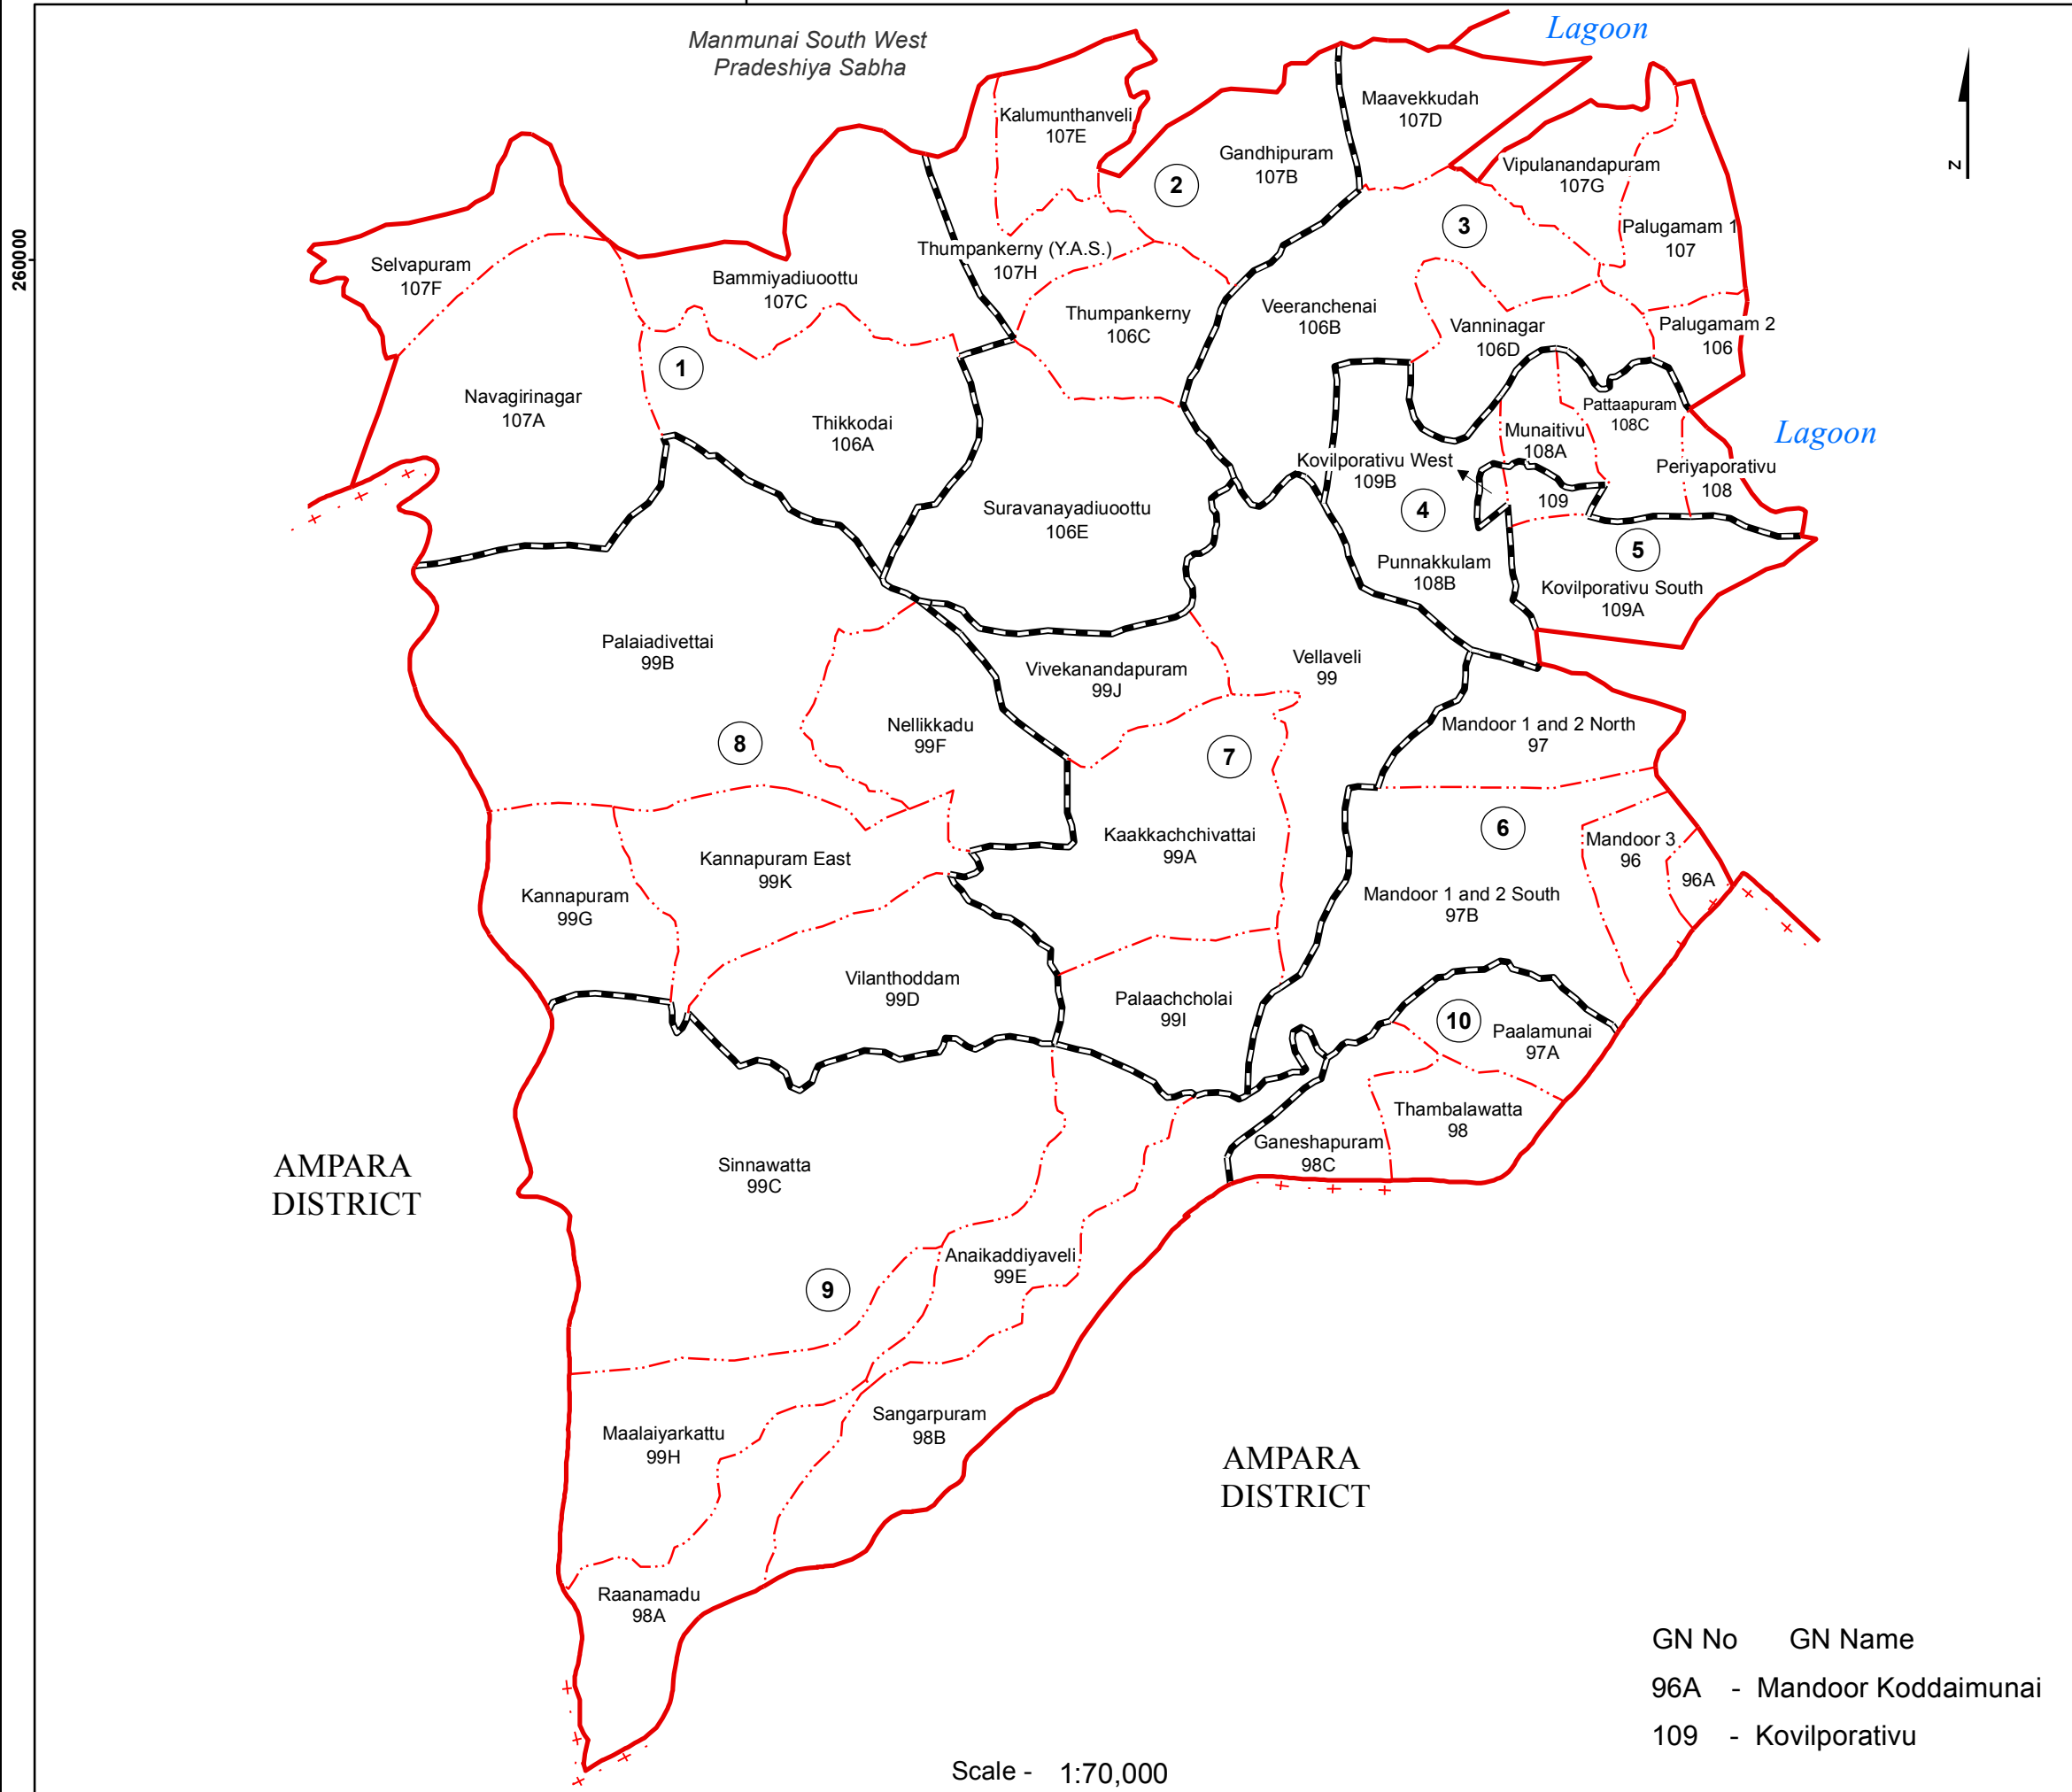

Ward Map of Porativu Pattu Pradeshiya Sabha - Batticaloa District

Ref. No : NDC / 15 / 12

Porativu Pattu Pradeshiya Sabha

WARD No	WARD Name
1	Thikkodai
2	Thumpankerny
3	Palugamam
4	Munaitivu
5	Kovilporativu
6	Mandoor
7	Vellaveli
8	Palaiadivettai
9	Sinnawatta
10	Thambalawatta

GN No	GN Name
96A	Mandoor Koddaimunai
109	Kovilporativu

Legend

- + - - - + Province Boundary
- . + . + . District Boundary
- . . - . DS Boundary
- - - - - GN Boundary
- - - - - Polling Division Boundary
- - - - - PS Boundary
- - - - - MC / UC Boundary
- - - - - Ward Boundary
- Multi Member Ward

Prepared by Survey Department of Sri Lanka

Data Source:
 National Delimitation Committee for Local Authorities - 2013 / 2016
 Ministry of Local Government and Provincial Councils

Scale - 1:70,000

300000