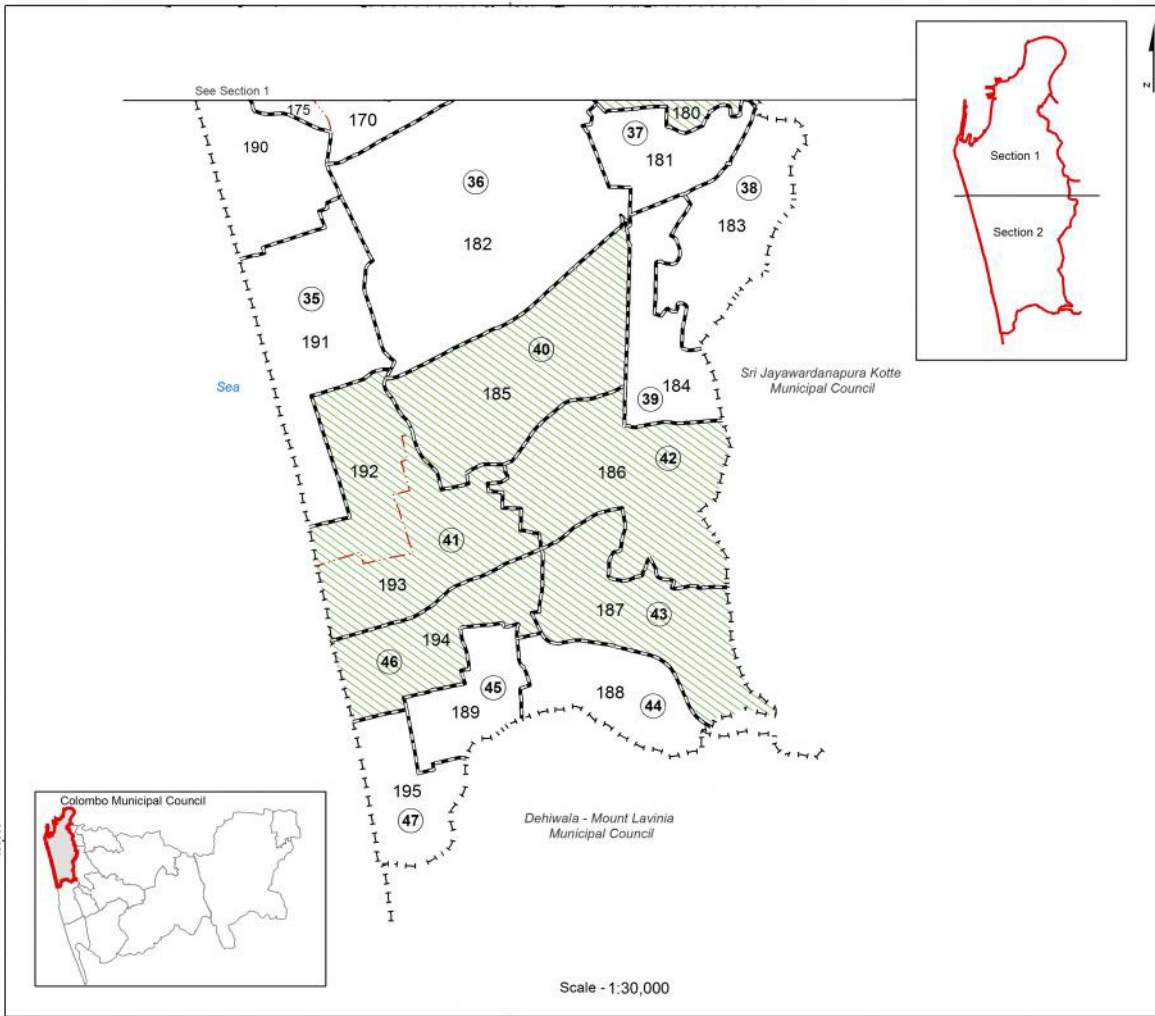

Ward Map of Colombo Municipal Council - Colombo District

Ref. No : NDC / 01 / 01

Colombo Municipal Council	
WARD No	WARD Name
1	Sammathanrapura
2	Mattakkuliya
3	Modara
4	Mahawatta
5	Aluthmawatha
6	Lunupokuna
7	Kotahena West
8	Kotahena East
9	Bloemendhal
10	Grandpass North
11	Newagapura
12	Dematagoda
13	Malgawatta East
14	Grandpass South
15	Khattarama
16	New Bazaar
17	Masangasweediya
18	Jinthupitiya
19	Kochchikade
20	Fort
21	Kochchikade South
22	Aluthkade West
23	Aluthkade East
24	Keselwatta
25	Panchikawatta
26	Malgawatta West
27	Maradana
28	Kuppiyawatta East
29	Wanshelumulla
30	Borella North
31	Kuppiyawatta West
32	Hunupitiya
33	Wekanda
34	Kollupitiya
35	Bambalapitiya
36	Cinnamon Gardens
37	Borella South
38	Gothampura
39	Narahrenpita
40	Thimbrigasayaya
41	Havelock Town
42	Kirula
43	Kirulapone
44	Pamankada East
45	Pamankada West
46	Wellawatta North
47	Wellawatta South

Legend	
	Province Boundary
	District Boundary
	DS Boundary
	GN Boundary
	Polling Division Boundary
	PS Boundary
	MC / UC Boundary
	Ward Boundary
	Multi Member Ward

Prepared by Survey Department of Sri Lanka  
 Data Source: National Delimitation Committee for Local Authorities - 2013 / 2016  
 Ministry of Local Government and Provincial Councils