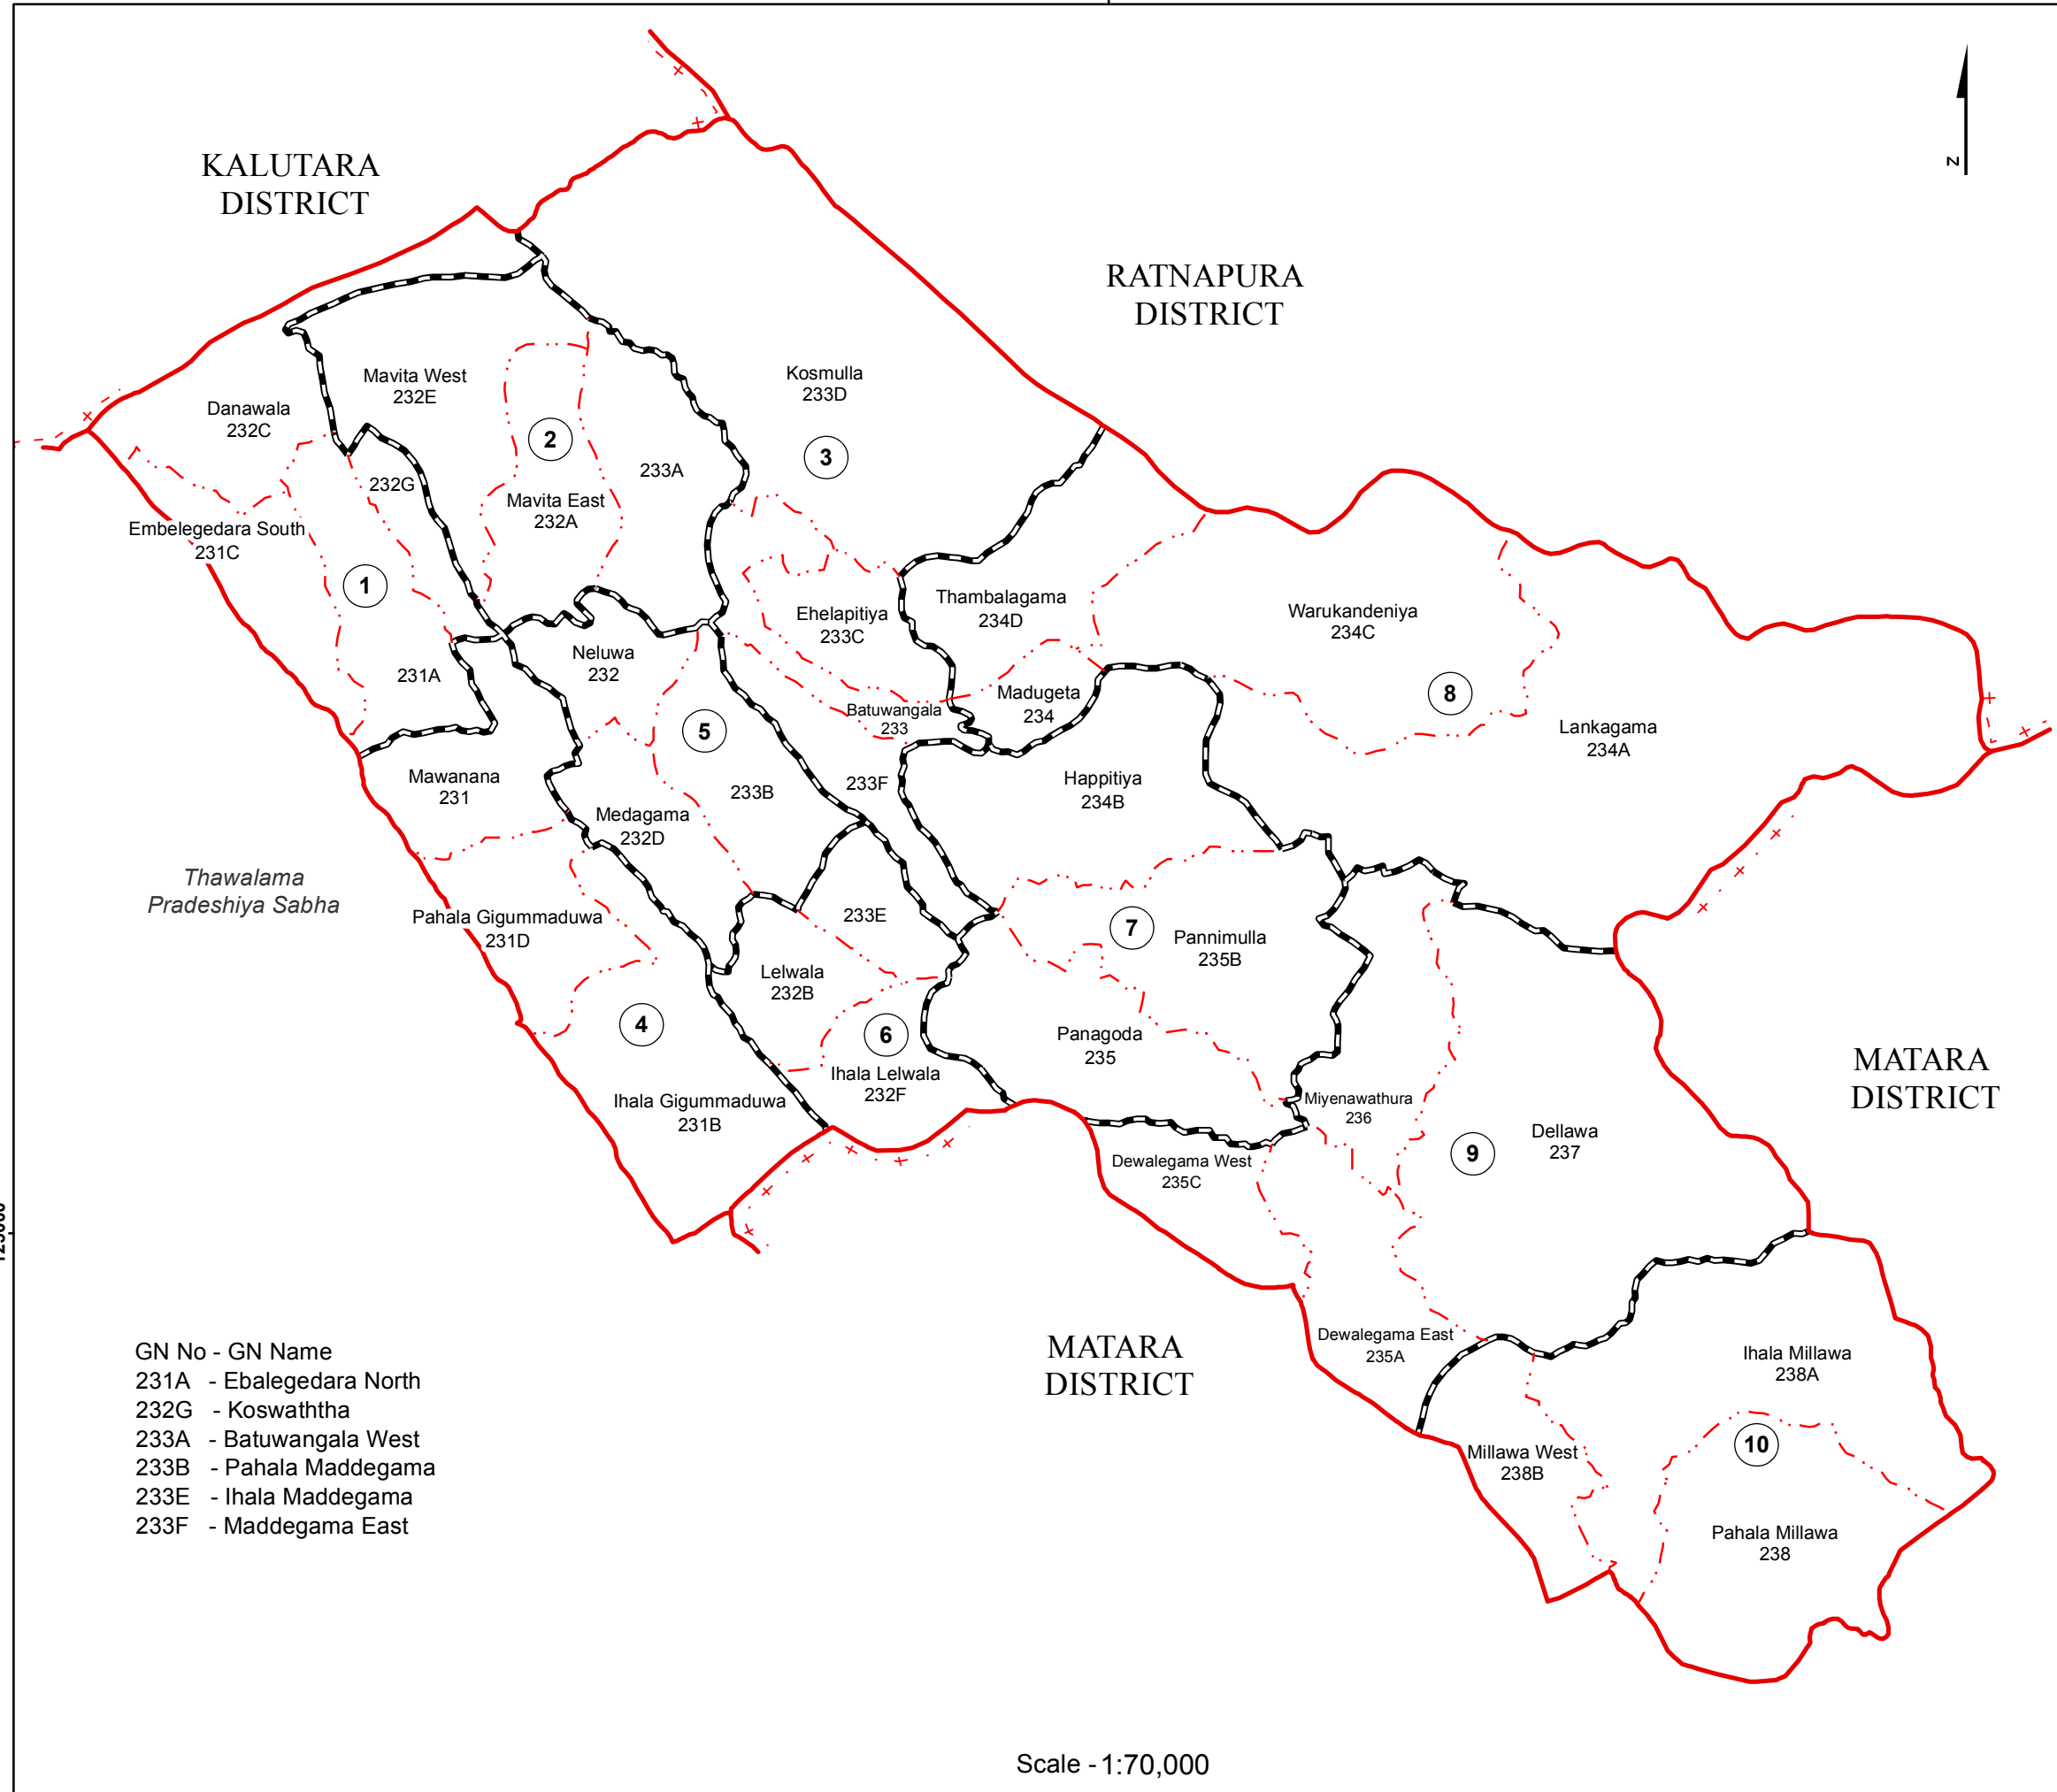

# Ward Map of Neluwa Pradeshiya Sabha - Galle District

Ref. No : NDC /07 / 10

Neluwa Pradeshiya Sabha

- GN No - GN Name  
 231A - Ebalegedara North  
 232G - Koswaththa  
 233A - Batuwangala West  
 233B - Pahala Maddegama  
 233E - Ihala Maddegama  
 233F - Maddegama East

Scale - 1:170,000

160000

## Legend

- + - - + Province Boundary
- . + . + . District Boundary
- . . - . DS Boundary
- . . - . GN Boundary
- - - - - Polling Division Boundary
- PS Boundary
- — — — MC / UC Boundary
- — — — Ward Boundary
- ▨ Multi Member Ward

Prepared by Survey Department of Sri Lanka

Data Source:  
 National Delimitation Committee for Local Authorities - 2013  
 Ministry of Local Government and Provincial Councils