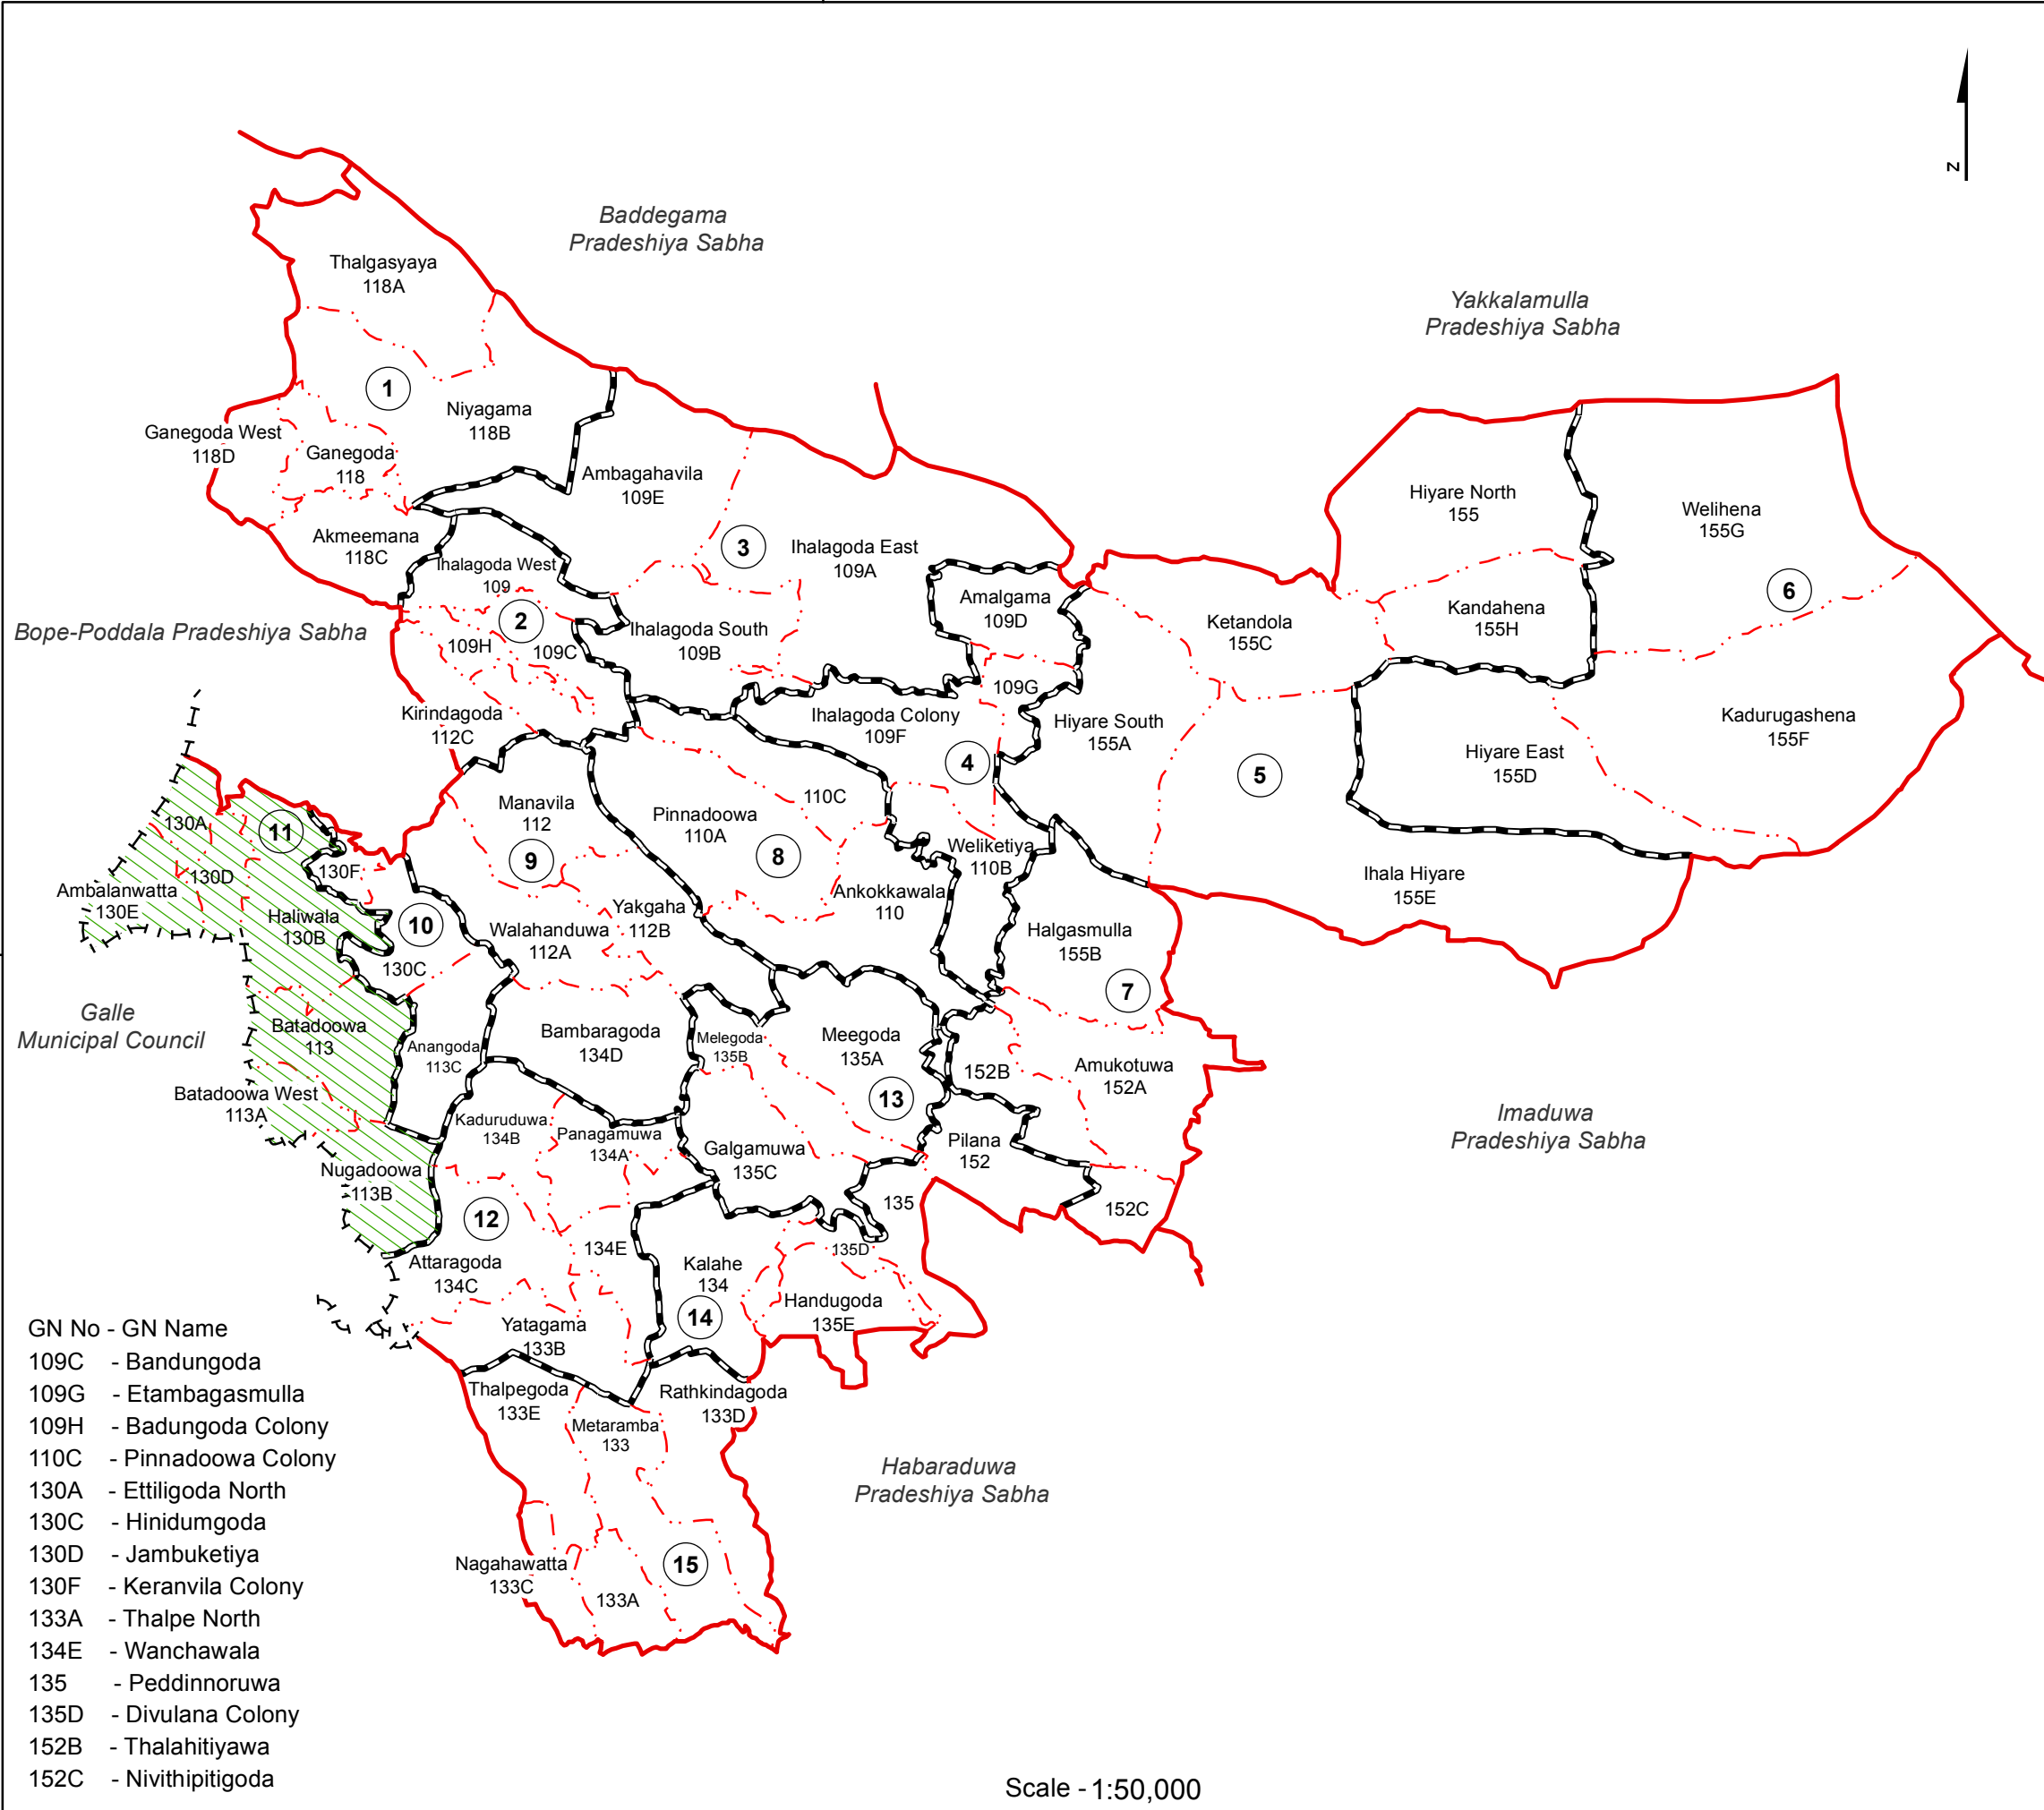

Ward Map of Akmeemana Pradeshiya Sabha - Galle District

Ref. No : NDC /07 / 17

Akmeemana Pradeshiya Sabha

Akmeemana Pradeshiya Sabha	
Ward No	Ward Name
1	Akmeemana
2	Badungoda
3	Ihalagoda
4	Ihalagoda Colony
5	Hiyare North
6	Hiyare East
7	Halgasmulla
8	Pinnadoowa
9	Walahanduwa
10	Anangoda
11	Haliwala
12	Yatagama
13	Melegoda
14	Pilana
15	Metaramba

- GN No - GN Name
- 109C - Bandungoda
 - 109G - Etambagasmulla
 - 109H - Badungoda Colony
 - 110C - Pinnadoowa Colony
 - 130A - Ettiligoda North
 - 130C - Hinidumgoda
 - 130D - Jambuketiya
 - 130F - Keranvila Colony
 - 133A - Thalpe North
 - 134E - Wanchawala
 - 135 - Peddinnoruwa
 - 135D - Divulana Colony
 - 152B - Thalahitiyawa
 - 152C - Nivithipitigoda

Legend

- Province Boundary
- District Boundary
- DS Boundary
- GN Boundary
- Polling Division Boundary
- PS Boundary
- MC / UC Boundary
- Ward Boundary
- Multi Member Ward

Prepared by Survey Department of Sri Lanka

Data Source:
National Delimitation Committee for Local Authorities - 2013
Ministry of Local Government and Provincial Councils

Scale - 1:50,000

145000