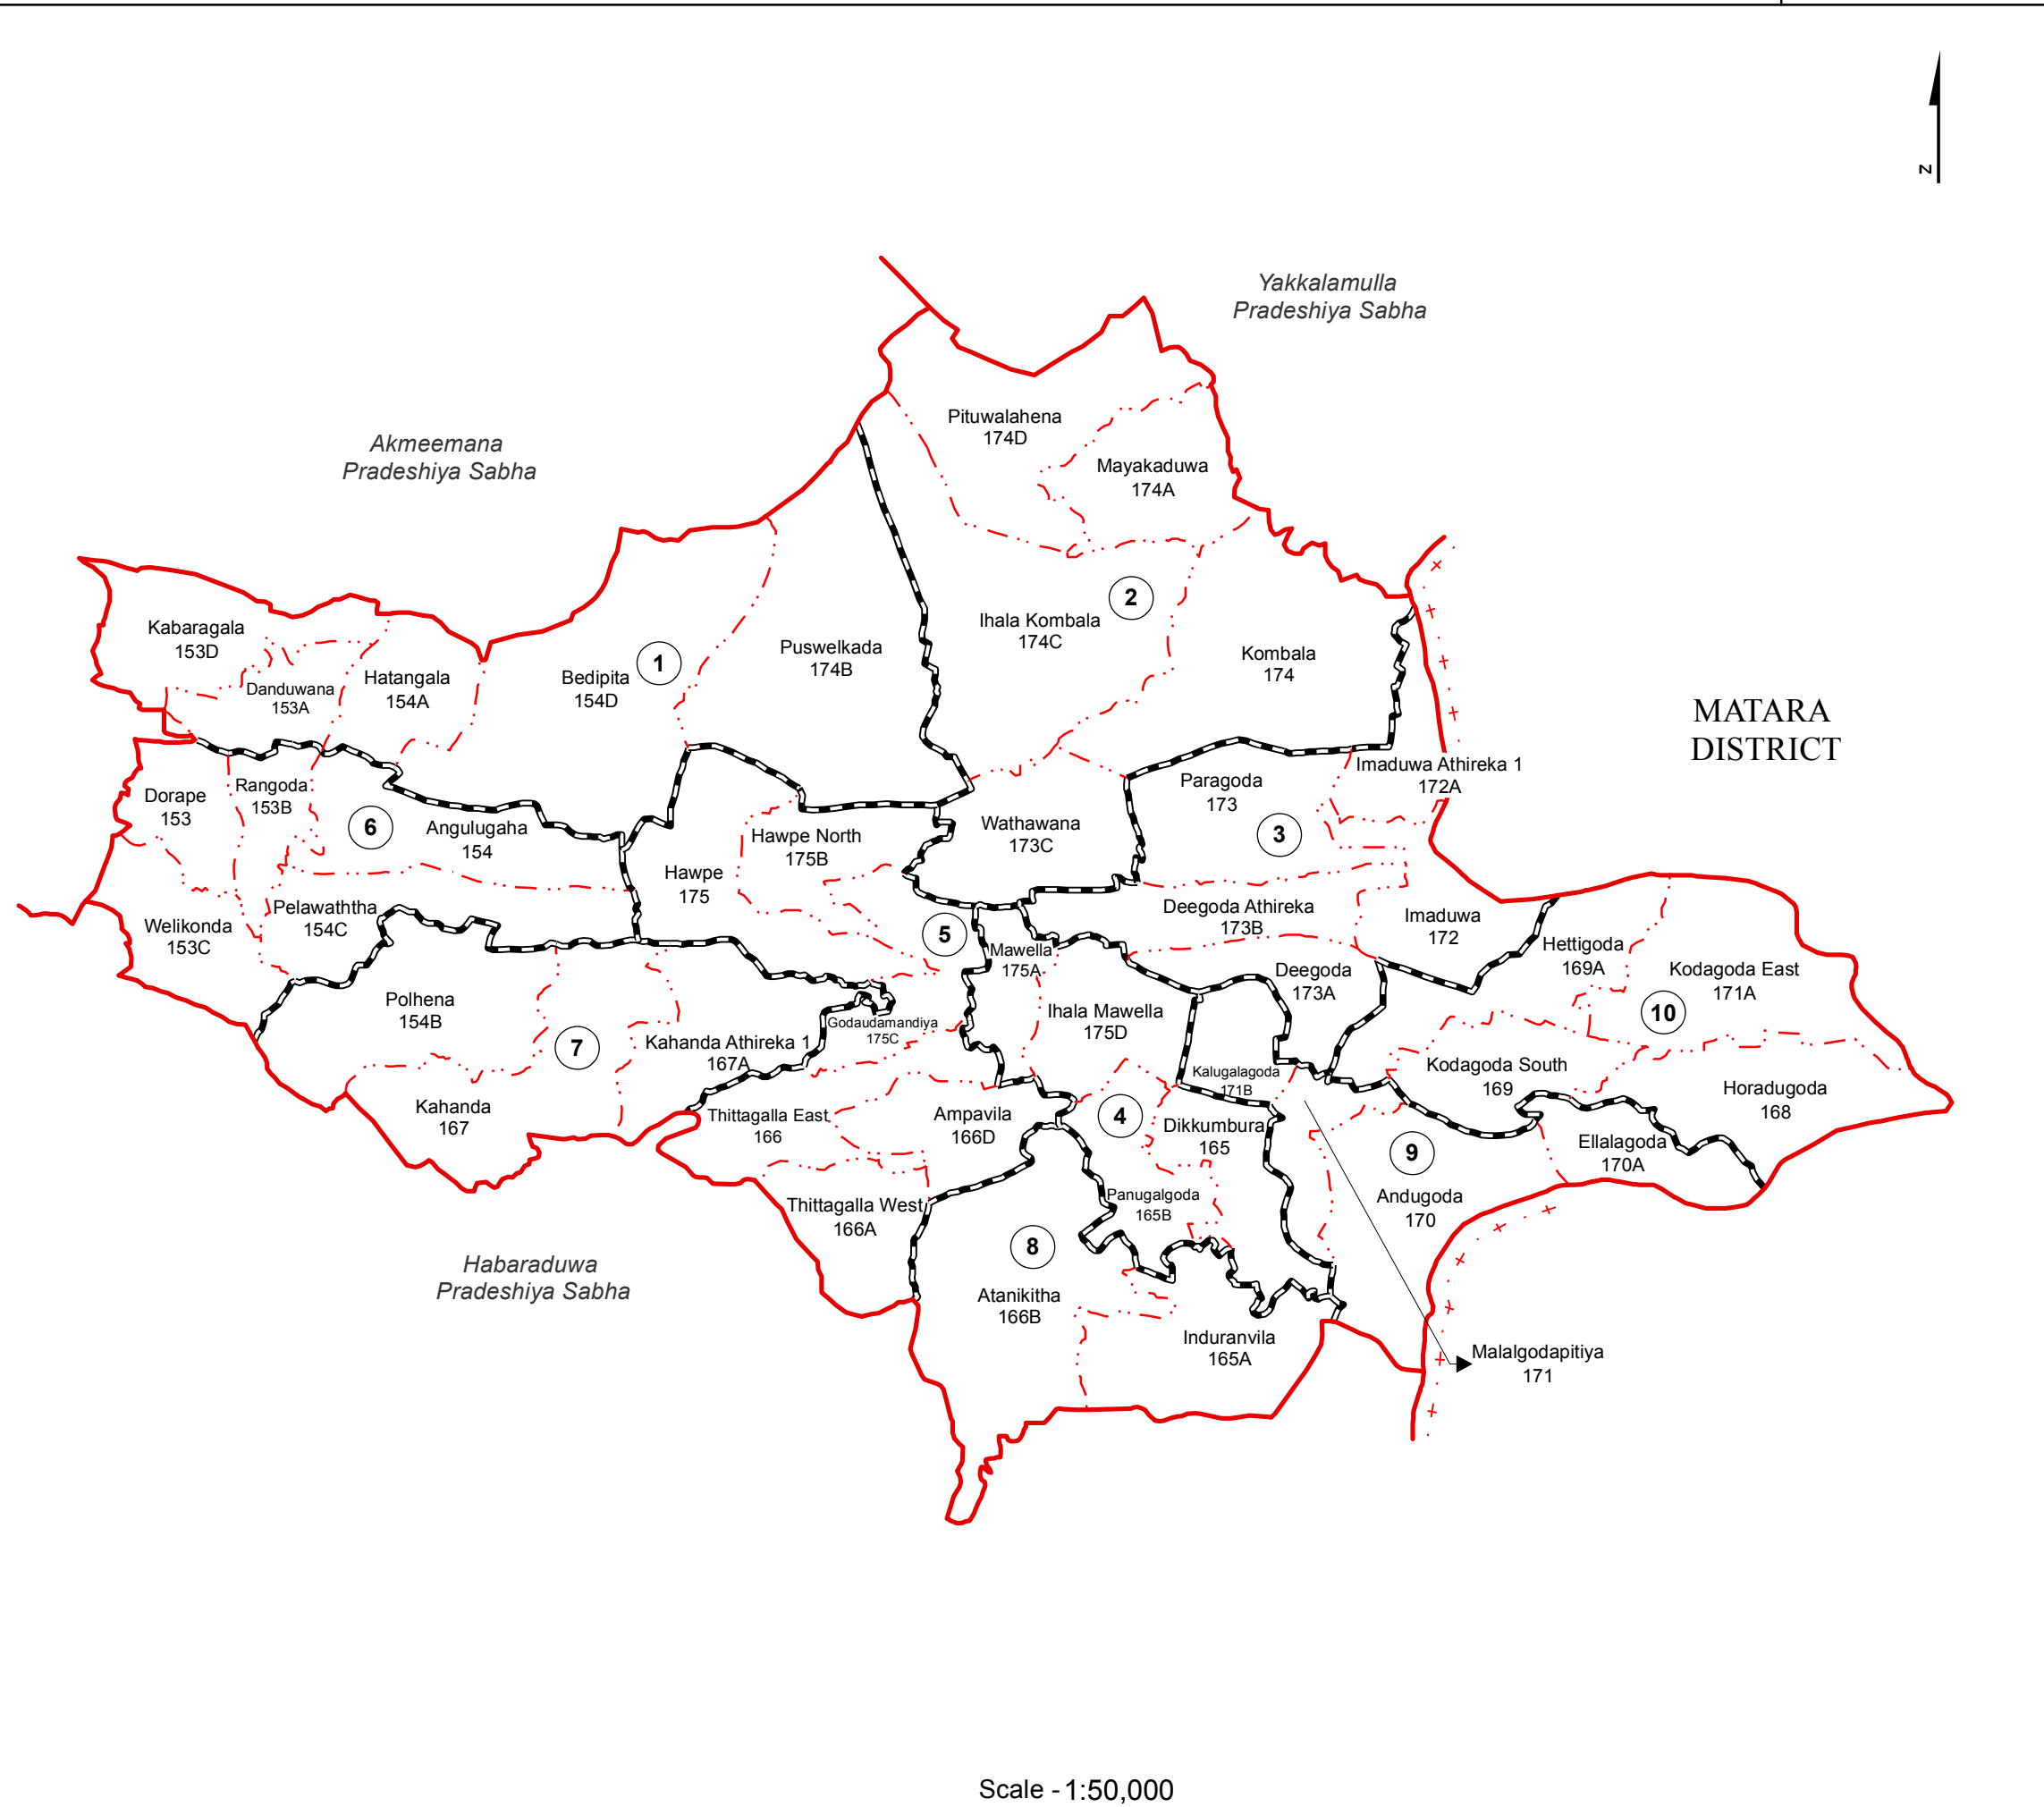

# Ward Map of Imaduwa Pradeshiya Sabha - Galle District

Ref. No : NDC /07 / 19

Imaduwa Pradeshiya Sabha

## Imaduwa Pradeshiya Sabha

Ward No	Ward Name
1	Bedipita
2	Kombala
3	Imaduwa
4	Dikkumbura
5	Thittagalla
6	Dorape
7	Kahanda
8	Induranvila
9	Andugoda
10	Kodagoda

### Legend

- + - - + Province Boundary
- + · + · District Boundary
- · - · - DS Boundary
- · - · - GN Boundary
- - - - - Polling Division Boundary
- — — — PS Boundary
- — — — MC / UC Boundary
- — — — Ward Boundary
- ▨ Multi Member Ward

Prepared by Survey Department of Sri Lanka

Data Source:  
National Delimitation Committee for Local Authorities - 2013/2016  
Ministry of Local Government and Provincial Councils

Scale - 1:50,000

160000