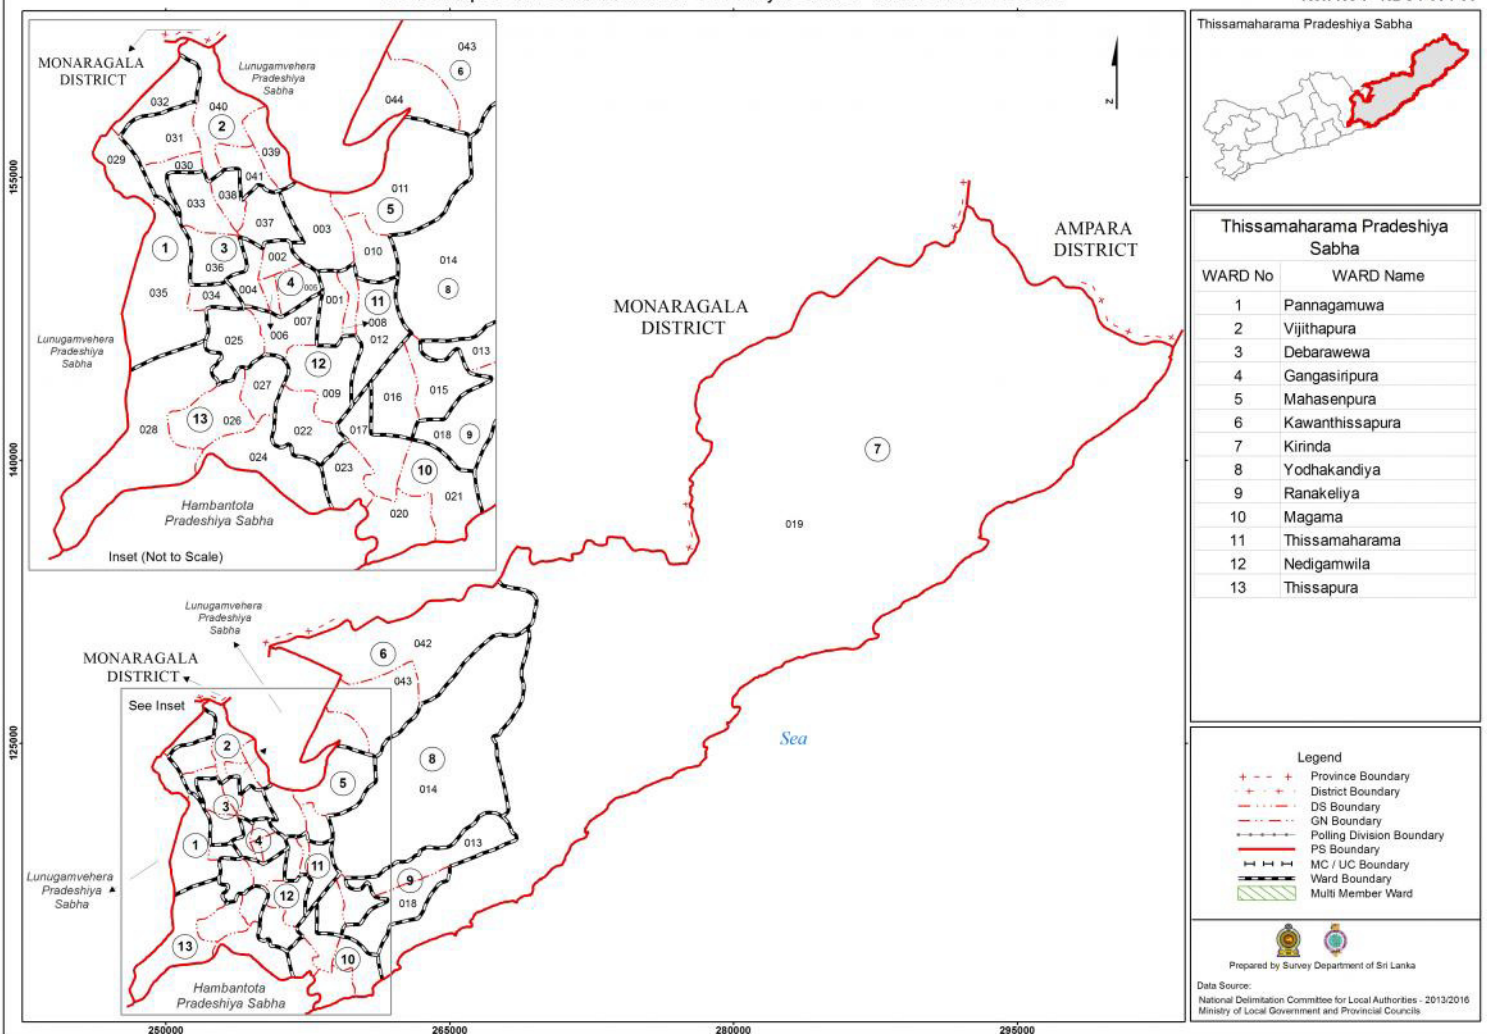

Ward Map of Thissamaharama Pradeshiya Sabha - Hambantota District

Ref. No : NDC / 09 / 09

Thissamaharama Pradeshiya Sabha

WARD No	WARD Name
1	Pannagamuwa
2	Vijithapura
3	Debarawewa
4	Gangasiripura
5	Mahasenpura
6	Kawanthissapura
7	Kirinda
8	Yodhakandiya
9	Ranakeliya
10	Magama
11	Thissamaharama
12	Nedigamwila
13	Thissapura

Legend

- Province Boundary
- District Boundary
- DS Boundary
- GN Boundary
- Polling Division Boundary
- PS Boundary
- MC / UC Boundary
- Ward Boundary
- Multi Member Ward

Prepared by Survey Department of Sri Lanka
 Data Source:
 National Delimitation Committee for Local Authorities - 2013/2016
 Ministry of Local Government and Provincial Councils