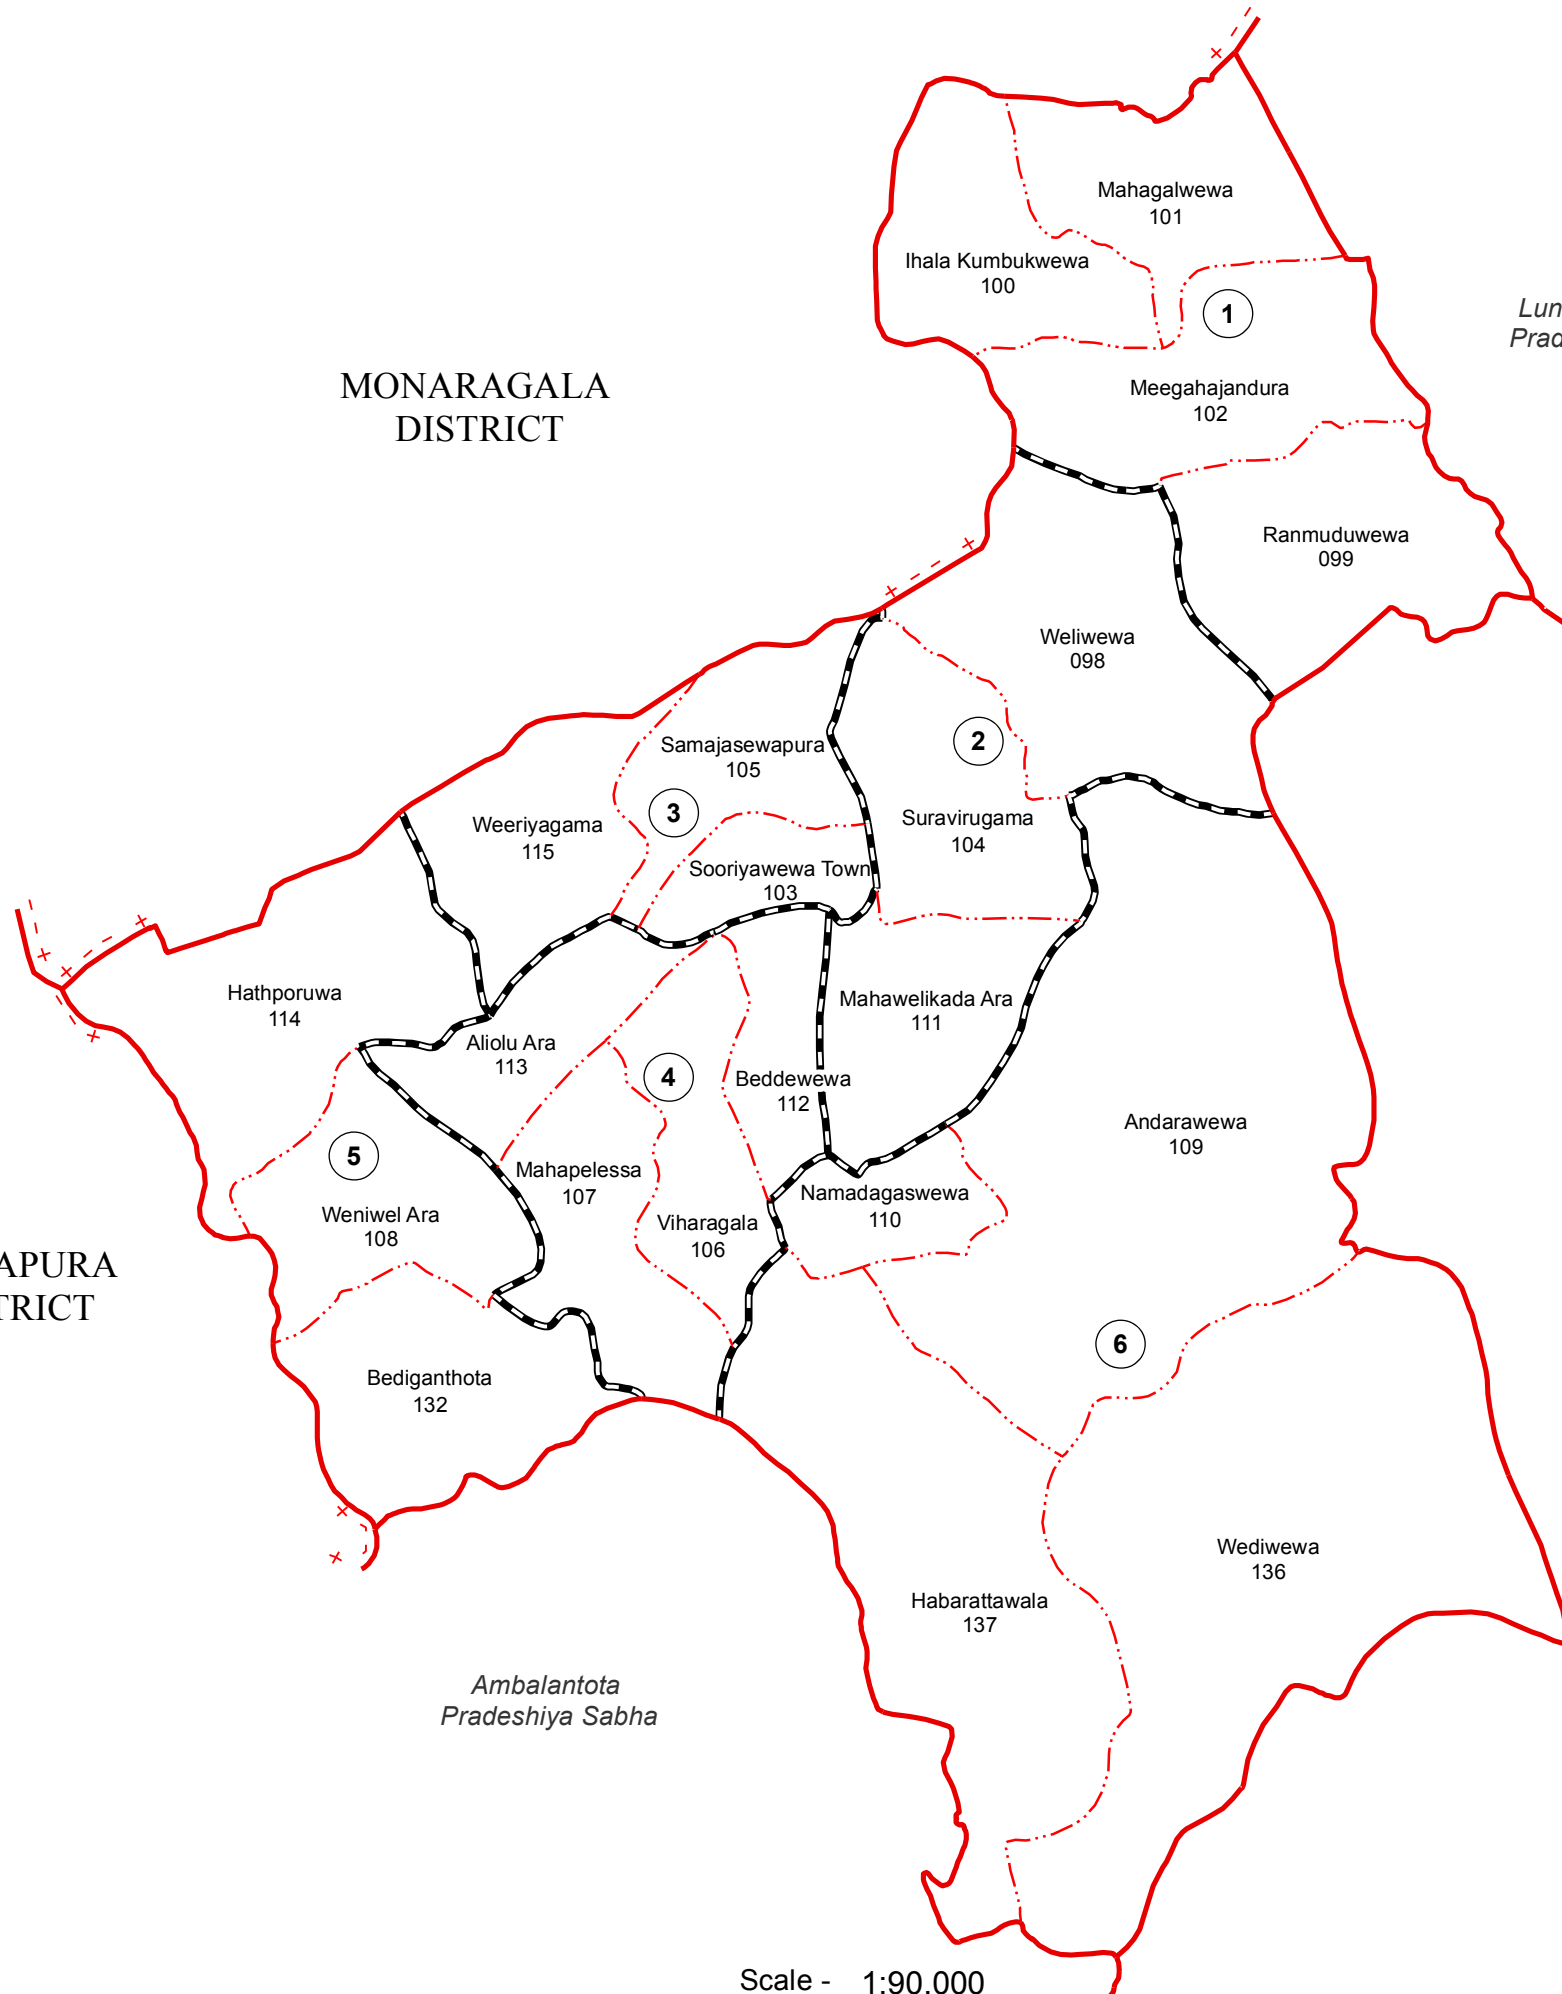

Ward Map of Sooriyawewa Pradeshiya Sabha - Hambantota District

Ref. No : NDC / 09 / 10

Sooriyawewa Pradeshiya Sabha

WARD No	WARD Name
1	Meegahajadura
2	Surawirugama
3	Sooriyawewa
4	Wiharagala
5	Hathporuwa
6	Andarawewa

RATNAPURA DISTRICT

MONARAGALA DISTRICT

Lunugamvehera Pradeshiya Sabha

Hambantota Pradeshiya Sabha

Ambalantota Pradeshiya Sabha

125000

110000

220000

235000

Scale - 1:90,000

Legend

- + - - - + Province Boundary
- . - . - . District Boundary
- . . . - . DS Boundary
- GN Boundary
- - - - - Polling Division Boundary
- PS Boundary
- — — — MC / UC Boundary
- Ward Boundary
- ▨▨▨▨ Multi Member Ward

Prepared by Survey Department of Sri Lanka

Data Source:
National Delimitation Committee for Local Authorities - 2013
Ministry of Local Government and Provincial Councils