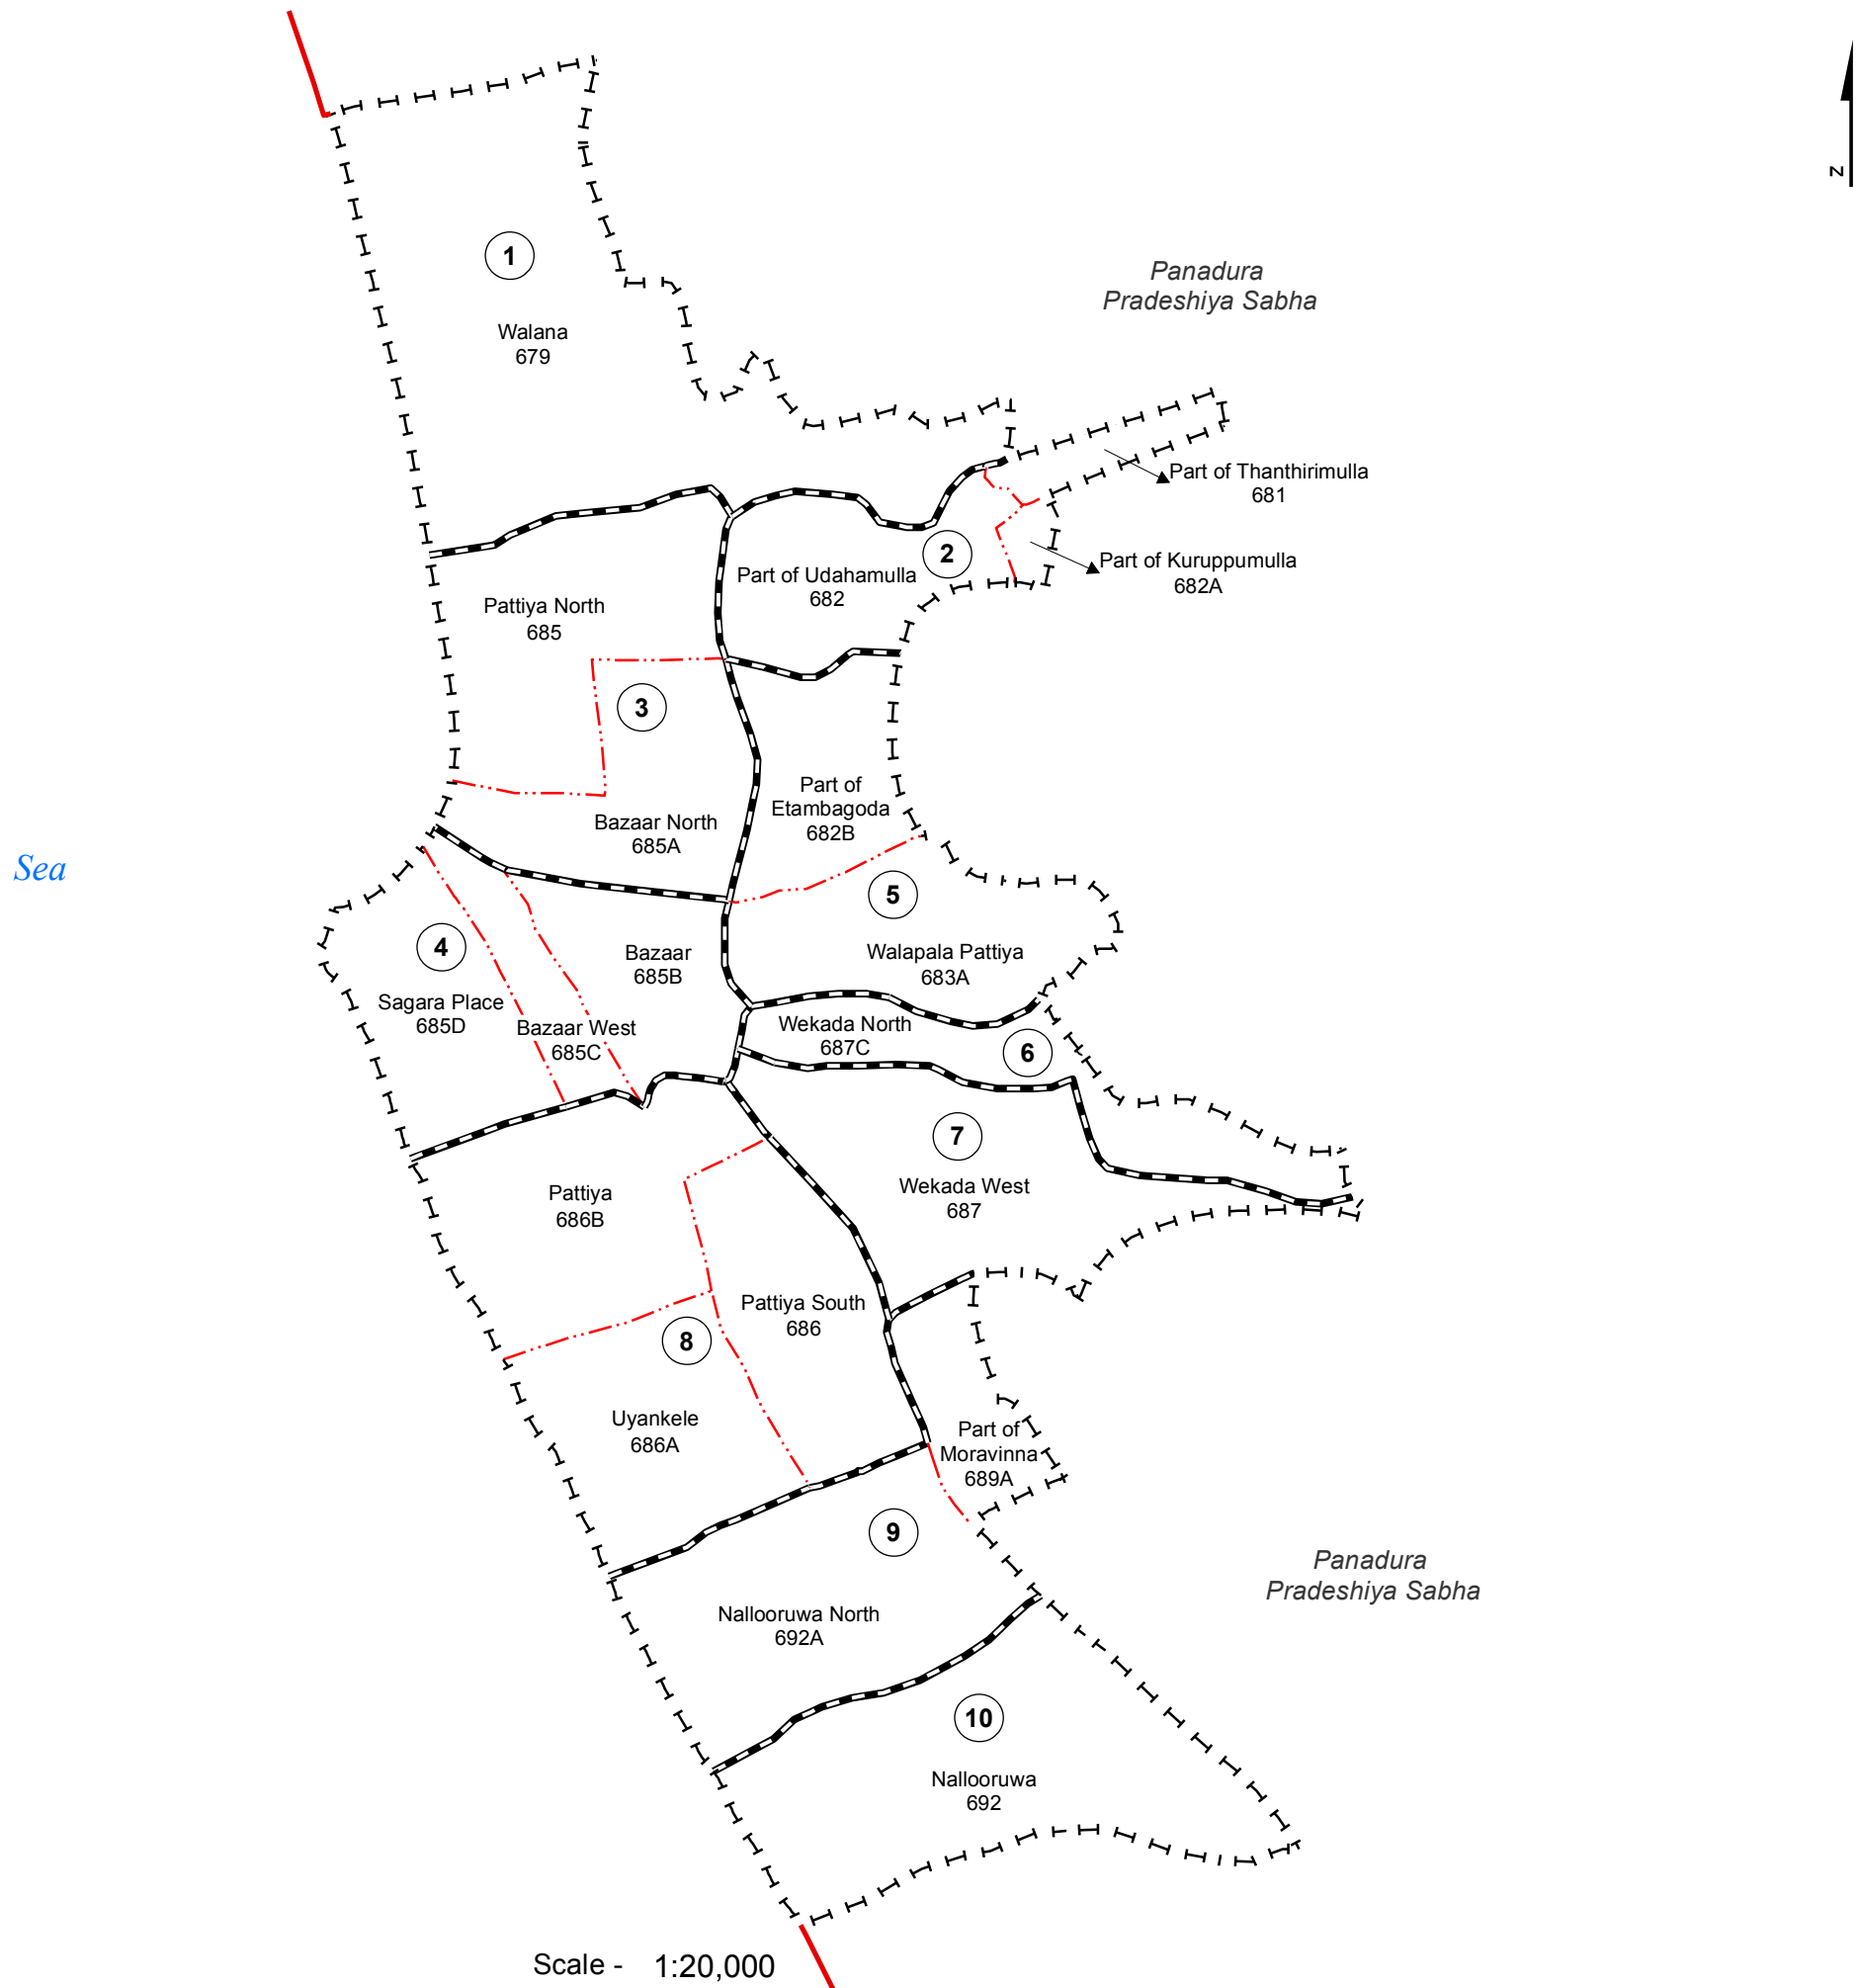

Ward Map of Panadura Urban Council - Kalutara District

Ref. No : NDC / 03 / 01

Panadura Urban Council	
WARD No	WARD Name
1	Walana
2	Udahamulla
3	Pattiya North
4	Bazaar Street
5	Walapala Pattiya
6	Wekada North
7	Wekada West
8	Pattiya South
9	Nallooruwa North
10	Nallooruwa

Legend

- + - - - + Province Boundary
- . + . . . + District Boundary
- . . . - DS Boundary
- . . . - GN Boundary
- - - - ● Polling Division Boundary
- — — — PS Boundary
- — — — MC / UC Boundary
- — — — Ward Boundary
- ▨ Multi Member Ward

Prepared by Survey Department of Sri Lanka

Data Source:
National Delimitation Committee for Local Authorities - 2013
Ministry of Local Government and Provincial Councils

Scale - 1:20,000