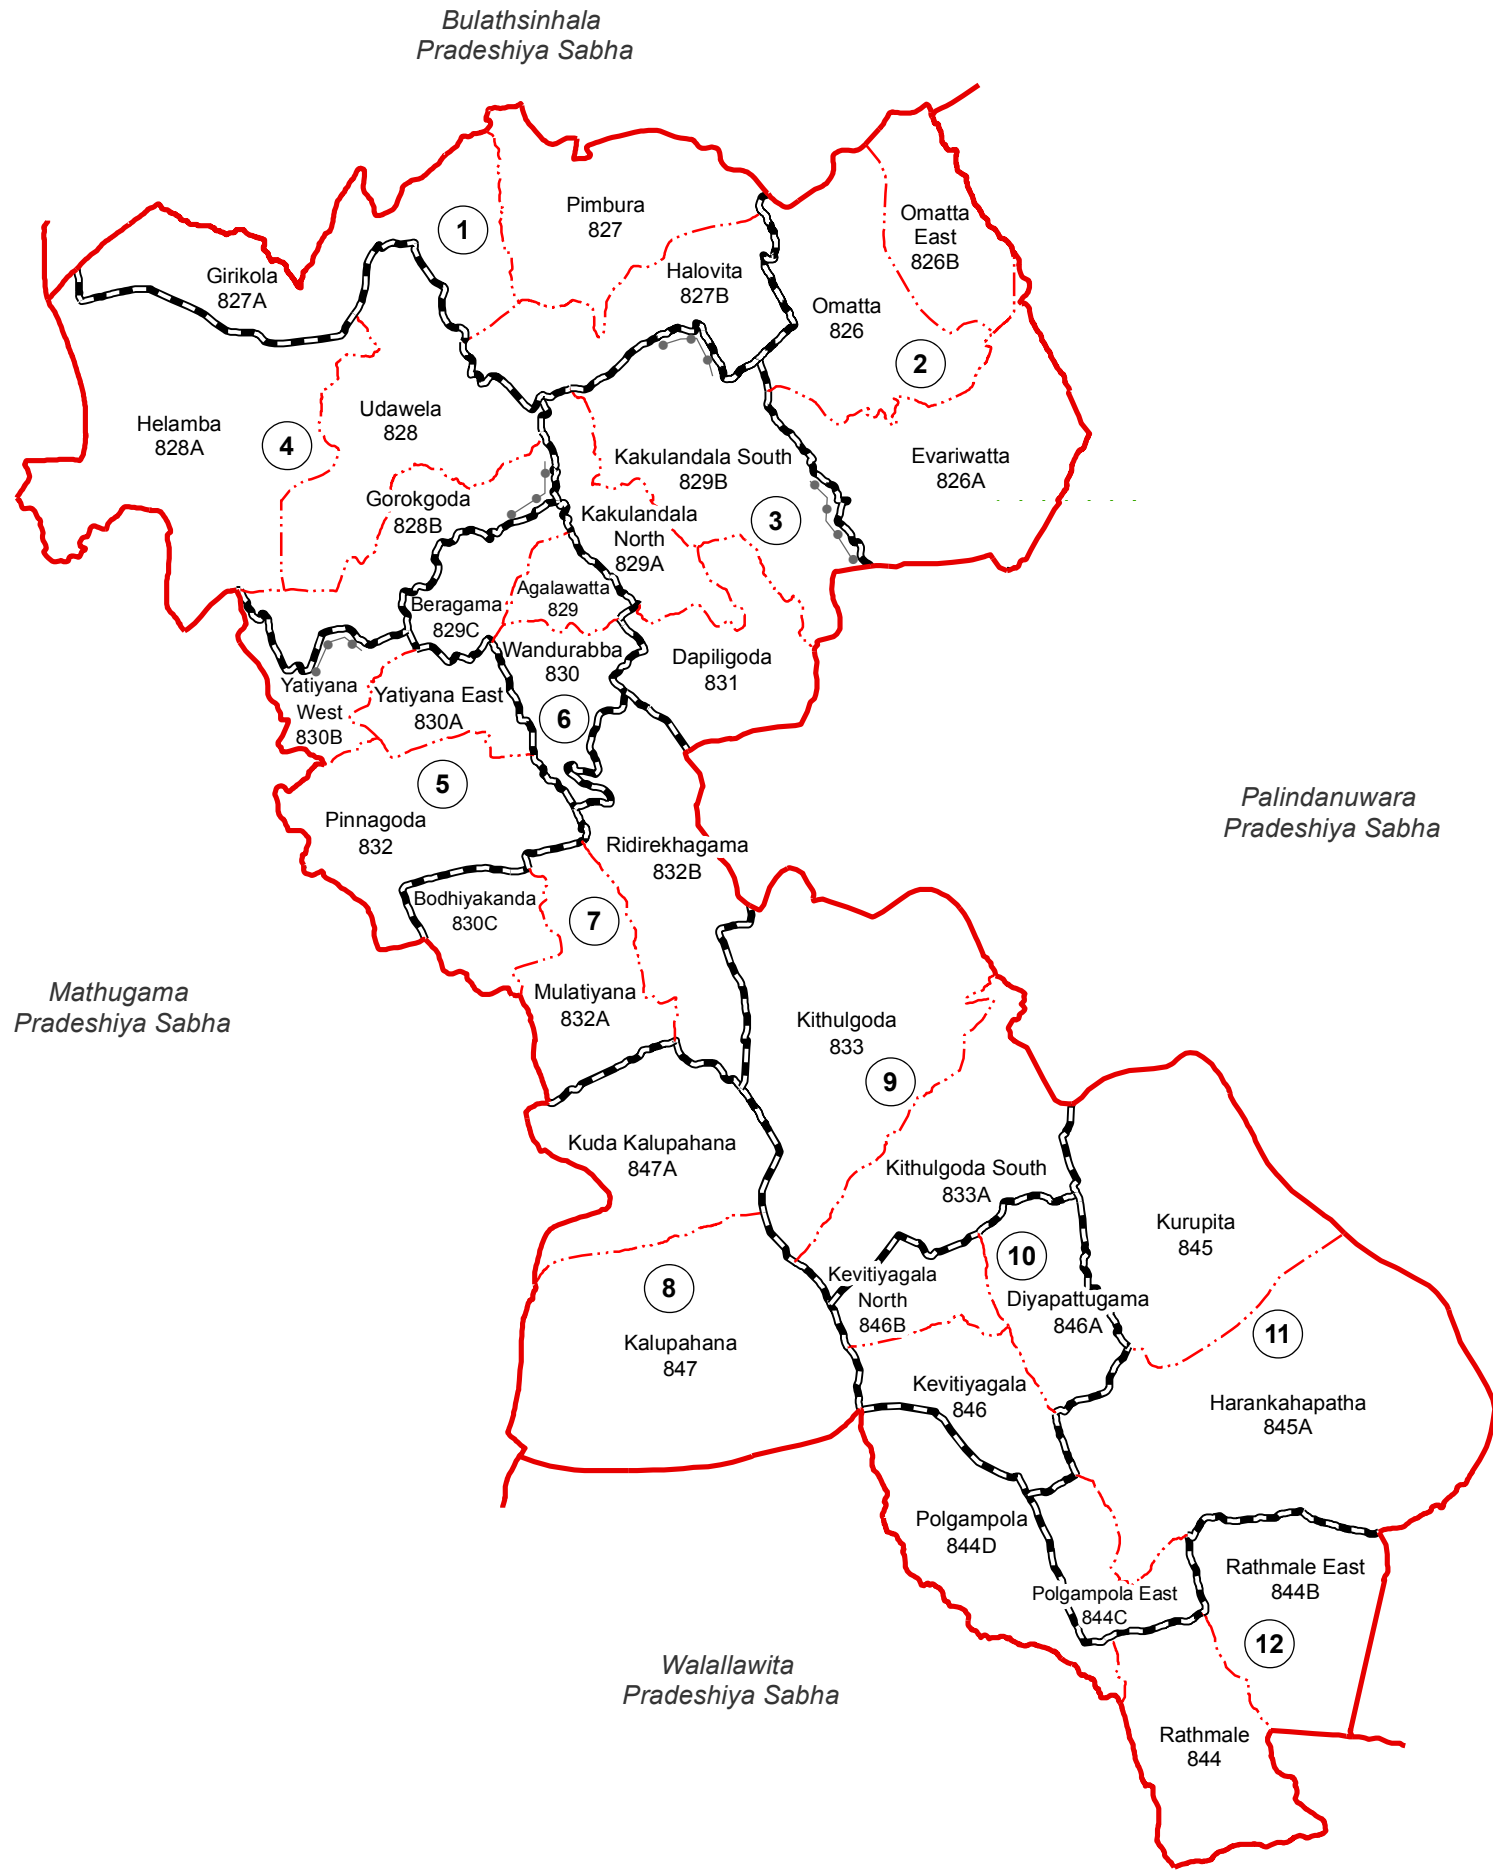

# Ward Map of Agalawatta Pradeshiya Sabha - Kalutara District

Ref.No : NDC / 03 / 15

Agalawatta Pradeshiya Sabha	
WARD No	WARD Name
1	Pimbura
2	Omatta
3	Kakulandala
4	Udawela
5	Yatiyana
6	Agalawatta
7	Mulatiyana
8	Kalupahana
9	Kithulgoda
10	Kevitiyagala
11	Kurupita
12	Rathmale

**Legend**

- + - - - + Province Boundary
- . - . - District Boundary
- . . . - DS Boundary
- . . . . GN Boundary
- - - - - Polling Division Boundary
- PS Boundary
- |—|—| MC / UC Boundary
- Ward Boundary
- ▨▨▨ Multi Member Ward

Prepared by Survey Department of Sri Lanka  
 Data Source: National Delimitation Committee for Local Authorities - 2013  
 Ministry of Local Government and Provincial Councils

Scale - 1:70,000

140000

140000