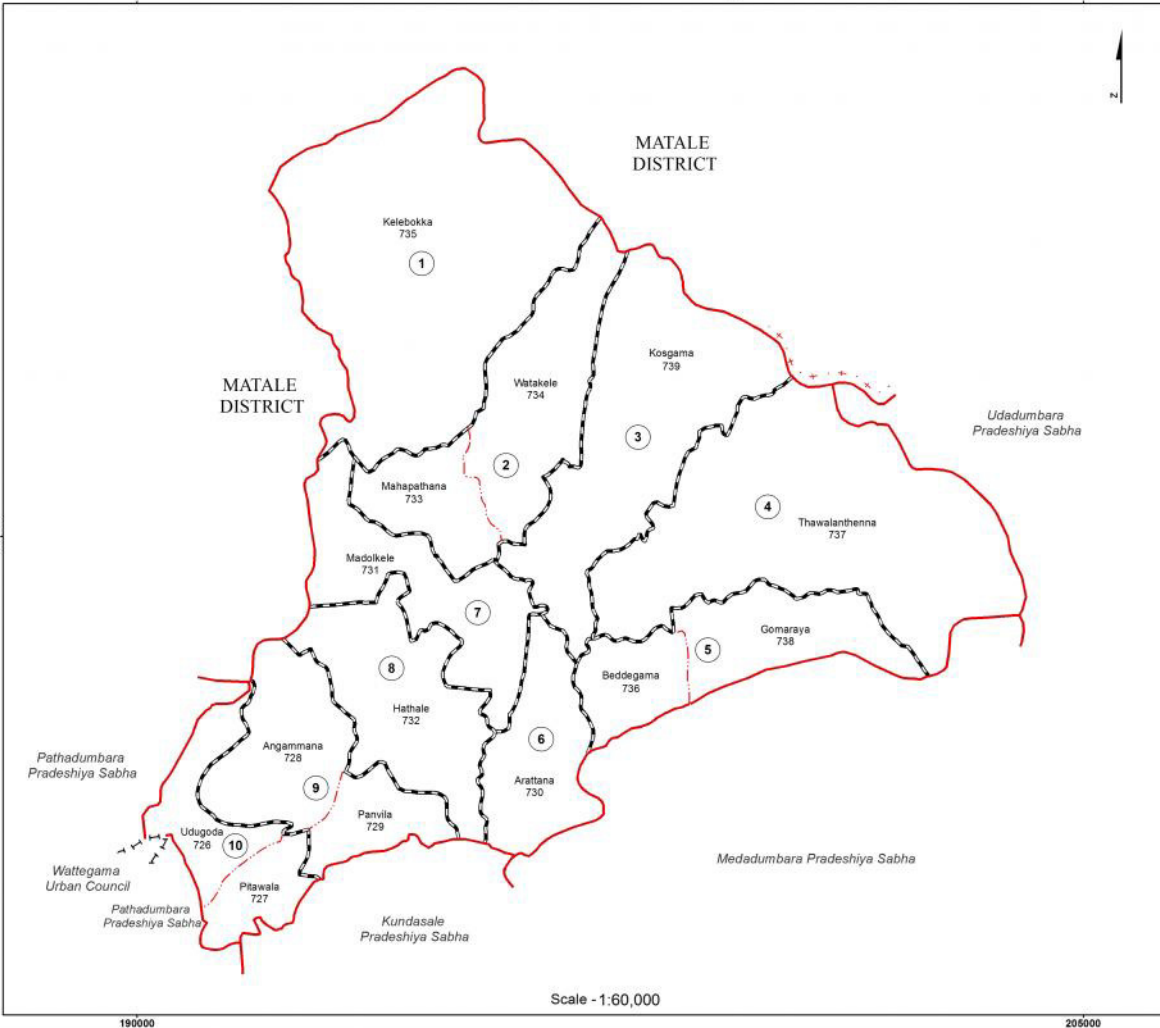

Ward Map of Panvila Pradeshiya Sabha - Kandy District

Ref. No : NDC / 04 / 11

Panvila Pradeshiya Sabha

WARD No	WARD Name
1	Kelebokka
2	Mahapathana-Watakale
3	Kosgama
4	Thawalanthenna
5	Beddegama-Gomaraya
6	Arattana
7	Madolkele
8	Hathale
9	Angammana-Panvila
10	Pitawala-Udugoda

Legend

	Province Boundary
	District Boundary
	DS Boundary
	GN Boundary
	Polling Division Boundary
	PS Boundary
	MC / UC Boundary
	Ward Boundary
	Multi Member Ward

Prepared by Survey Department of Sri Lanka
 Data Source: National Delimitation Committee for Local Authorities - 2013/2016
 Ministry of Local Government and Provincial Councils

245000

190000

205000

Scale - 1:60,000