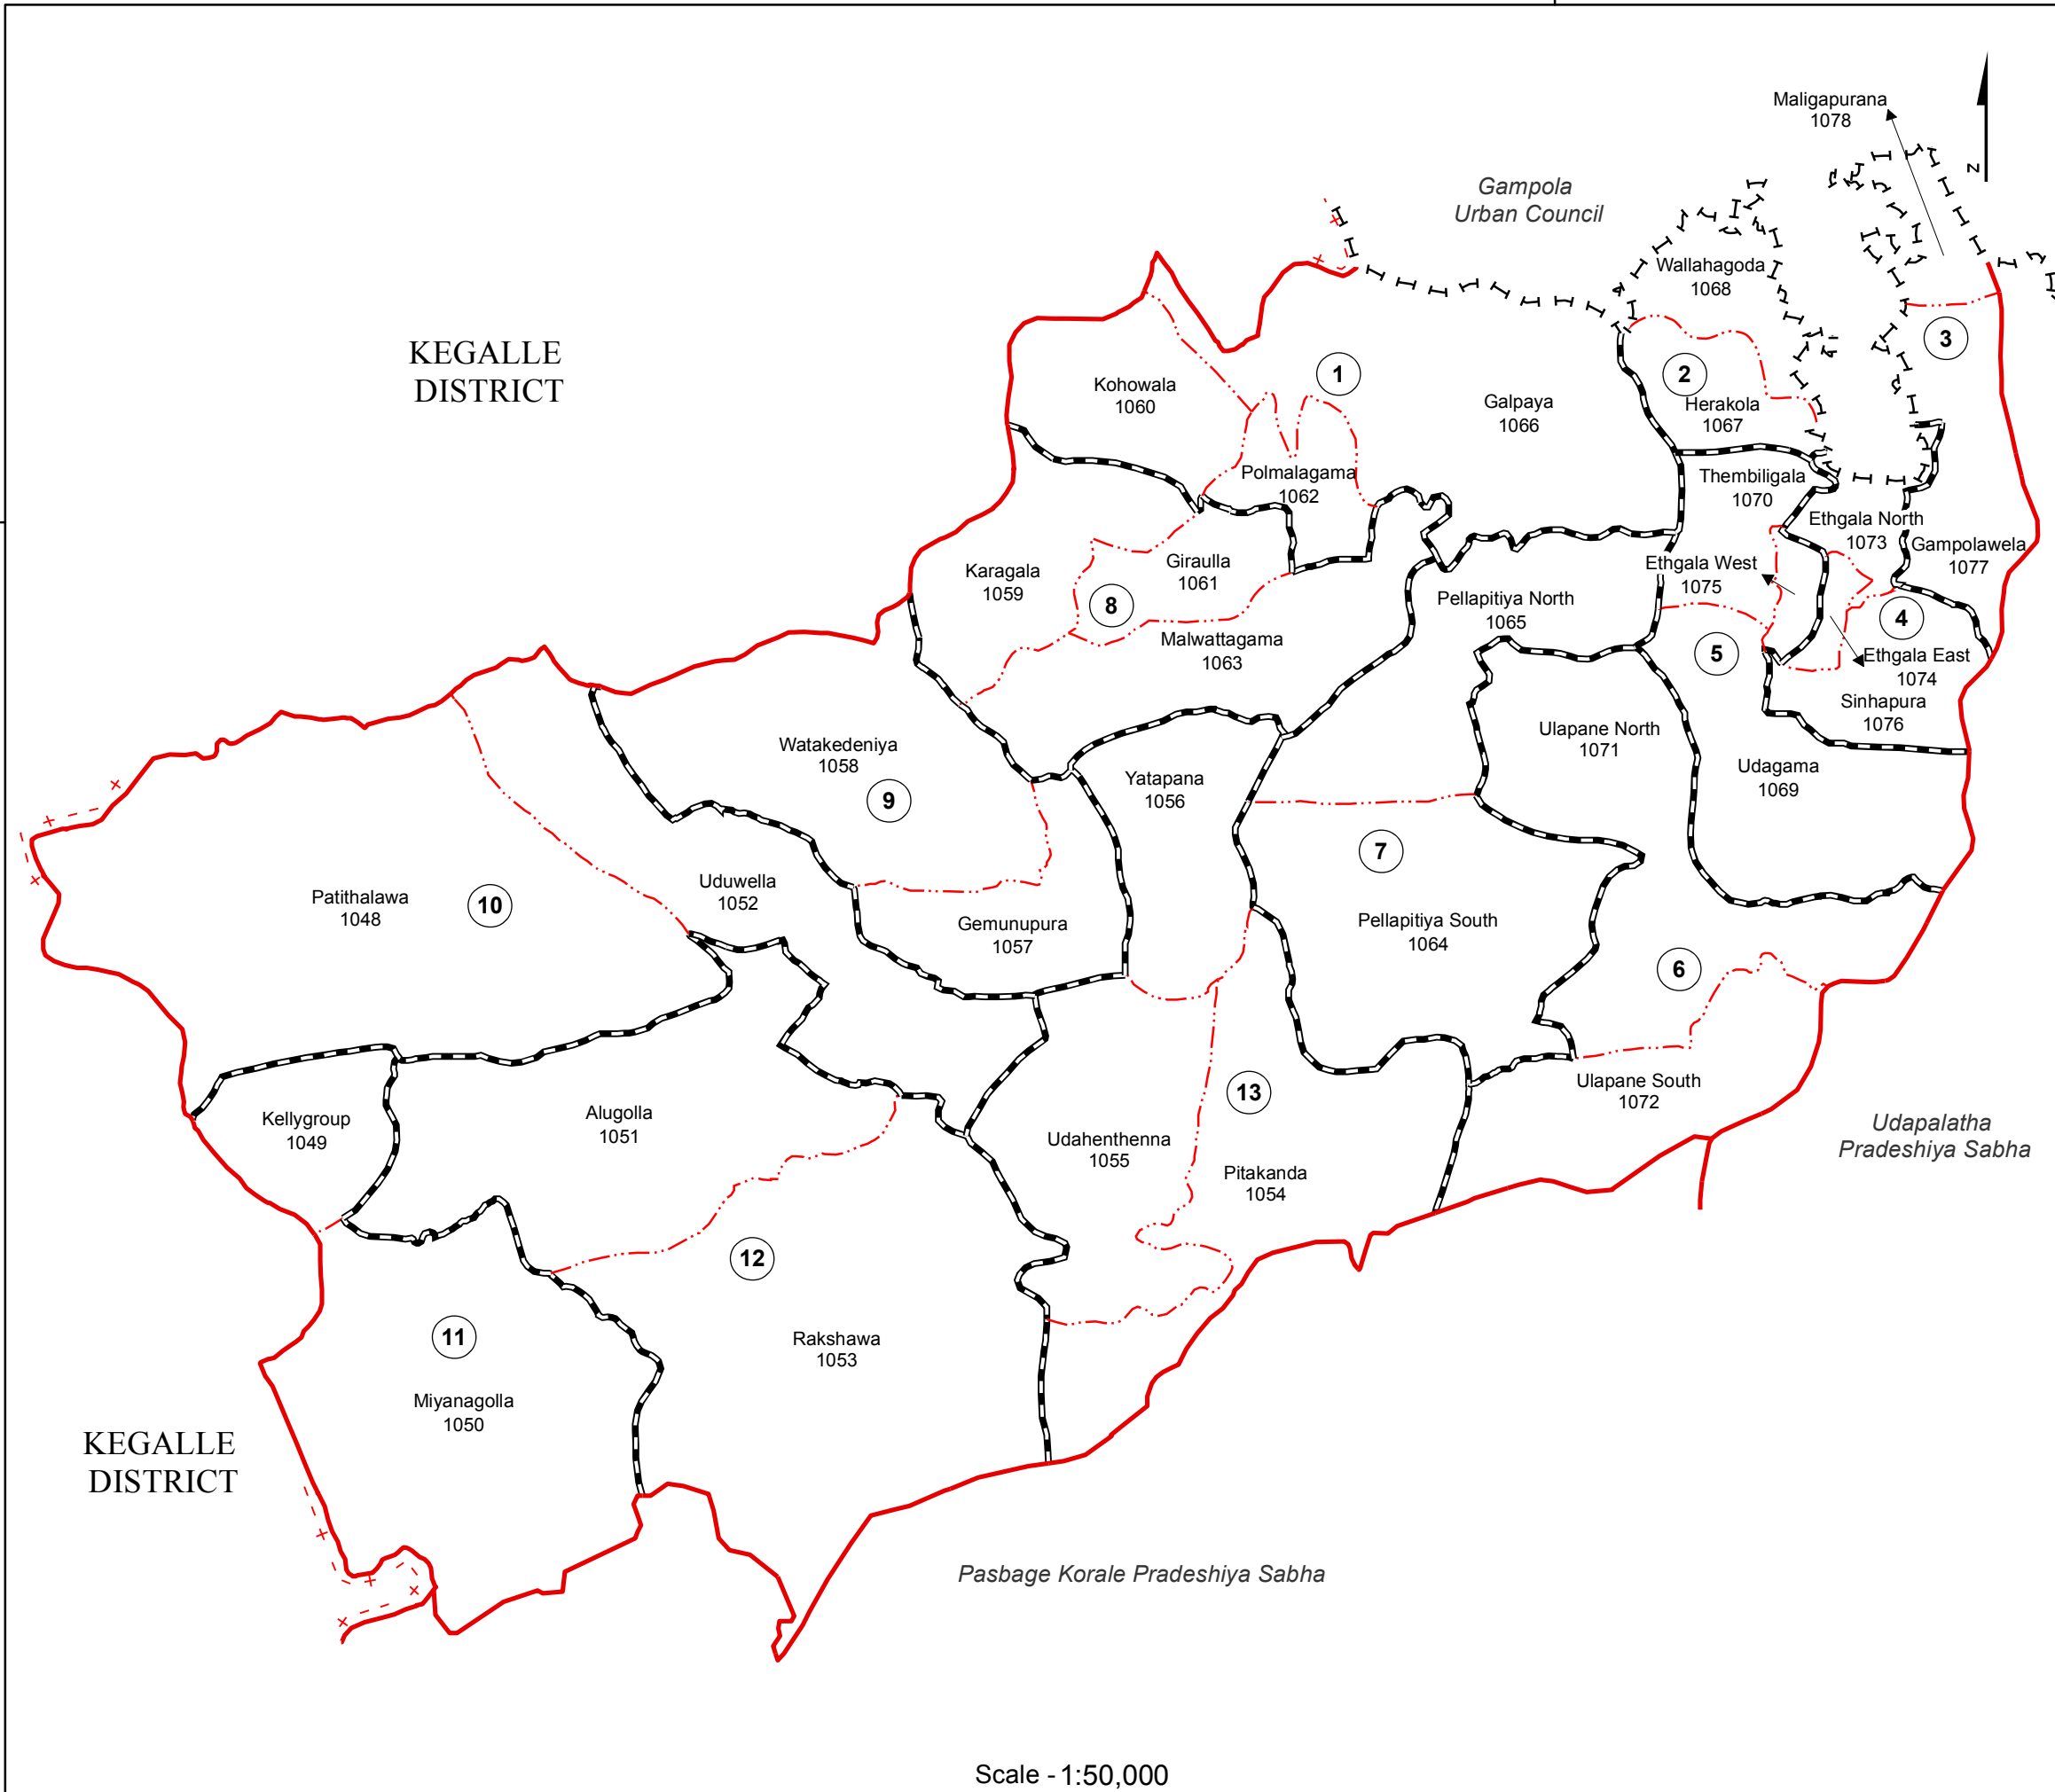

# Ward Map of Ganga Ihala Koarale Pradeshiya Sabha - Kandy District

Ref. No : NDC / 04 / 21

Ganga Ihala Korale Pradeshiya Sabha

## Ganga Ihala Korale Pradeshiya Sabha

WARD No	WARD Name
1	Galpaya
2	Wallahagoda
3	Gampolawela
4	Ethgala
5	Thembiligala
6	Ulapane
7	Pellapitiya
8	Kurunduwatta
9	Watakeneniya
10	Patithalawa
11	Dolosbage
12	Alugolla
13	Yatapana

**Legend**

- + - - - + Province Boundary
- . + . + . District Boundary
- . . - . DS Boundary
- - - - - GN Boundary
- - - - ● Polling Division Boundary
- — — — — PS Boundary
- - - - - MC / UC Boundary
- — — — — Ward Boundary
- ▨ Multi Member Ward

Prepared by Survey Department of Sri Lanka

Data Source:  
National Delimitation Committee for Local Authorities - 2013/2016  
Ministry of Local Government and Provincial Councils

215000

Scale - 1:50,000

175000