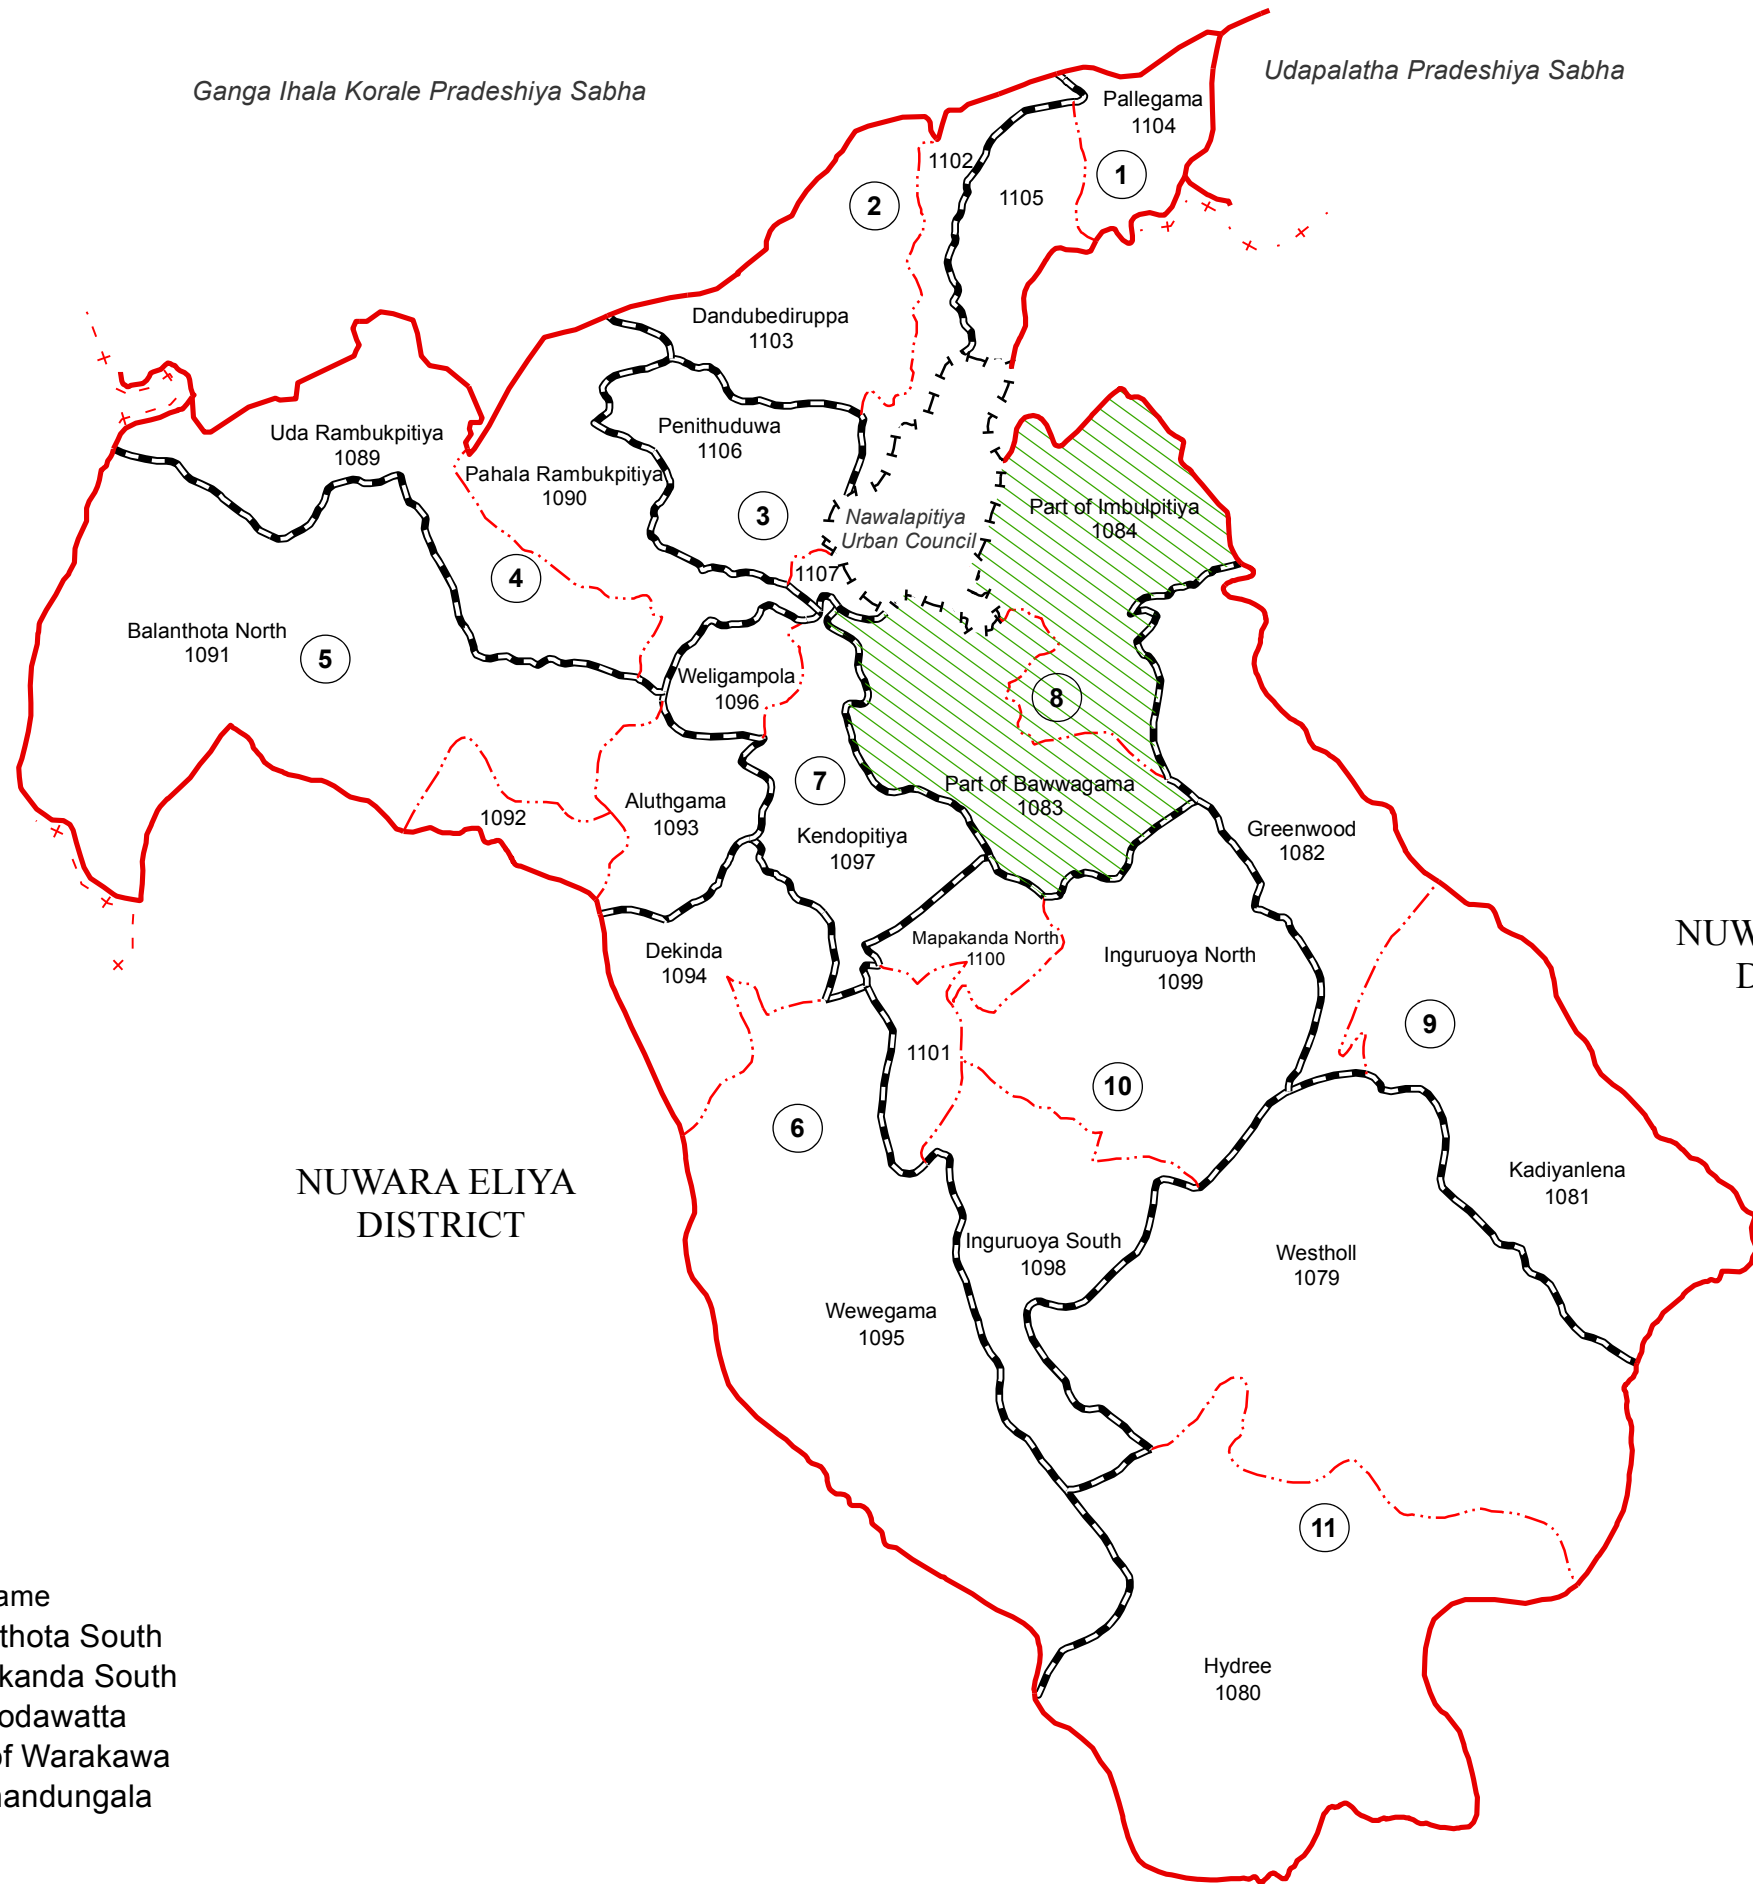

Ward Map of Pasbage Korale Pradeshiya Sabha - Kandy District

Ref. No : NDC / 04 / 22

Pasbage Korale Pradeshiya Sabha

Pasbage Korale Pradeshiya Sabha

WARD No	WARD Name
1	Warakawa
2	Dandubediruppa
3	Penithuduwa
4	Rambukpitiya
5	Balanthota
6	Dekinda
7	Weligampola
8	Bauwagama
9	Kadiyanlena
10	Inguruoya
11	Westholl

Legend

- + - - - + Province Boundary
- . + . + . District Boundary
- . - . - DS Boundary
- - - - - GN Boundary
- - - - ● Polling Division Boundary
- — — — — PS Boundary
- | — | — MC / UC Boundary
- — — — — Ward Boundary
- ▨ Multi Member Ward

Prepared by Survey Department of Sri Lanka

Data Source:
National Delimitation Committee for Local Authorities - 2013
Ministry of Local Government and Provincial Councils

KEGALLE DISTRICT

NUWARA ELIYA DISTRICT

NUWARA ELIYA DISTRICT

- GN No GN Name
- 1092 - Balanthota South
- 1101 - Mapakanda South
- 1102 - Weligodawatta
- 1105 - Part of Warakawa
- 1107 - Karahandungala

Scale - 1:70,000

175000

200000