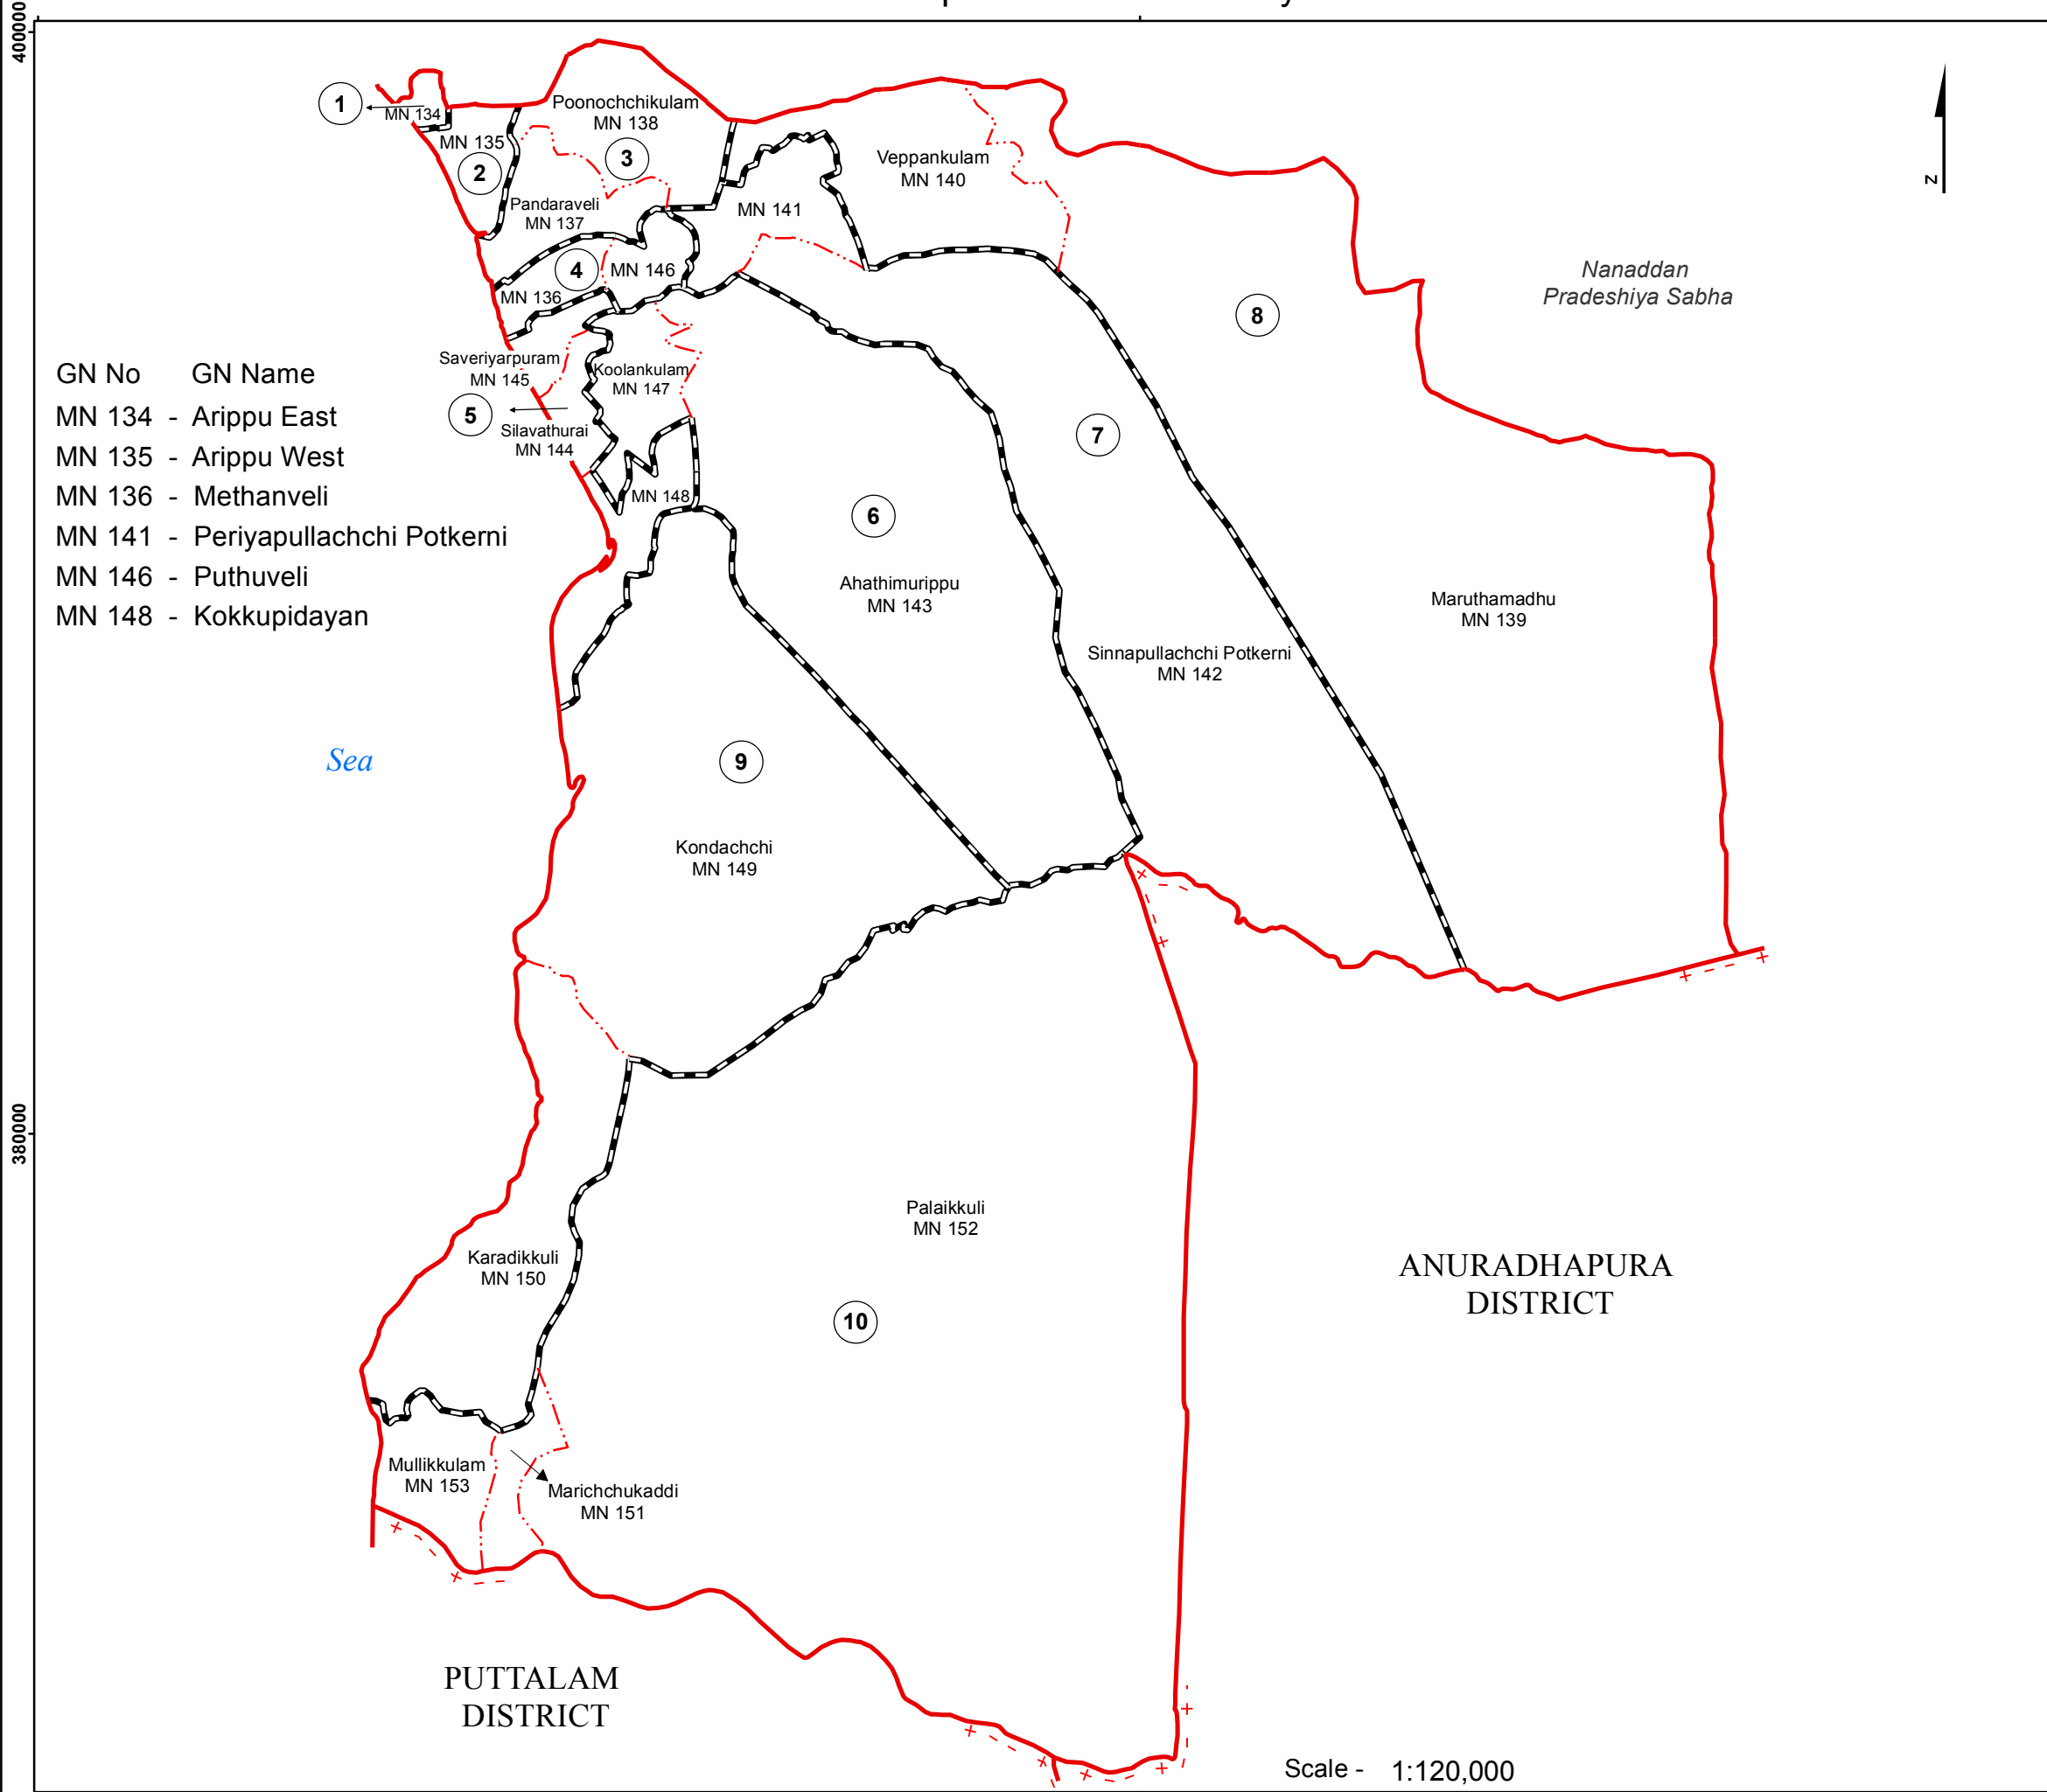

Ward Map of Musali Pradeshiya Sabha - Mannar District

Ref. No : NDC / 12 / 04

GN No	GN Name
MN 134	- Arippu East
MN 135	- Arippu West
MN 136	- Methaveli
MN 141	- Periyapullachchi Potkerni
MN 146	- Puthaveli
MN 148	- Kokkupidayan

Musali Pradeshiya Sabha	
WARD No	WARD Name
1	Arippu East
2	Arippu West
3	Pandaraveli
4	Pudaveli
5	Silavathurai
6	Ahathimurippu Koolankulam
7	Potkerni
8	Marudamadu Veppankulam
9	Kondachchi
10	Palaikuli

Legend	
+ - - - +	Province Boundary
. + . . + .	District Boundary
- . . . -	DS Boundary
- . . . -	GN Boundary
● - - - ●	Polling Division Boundary
— — — —	PS Boundary
— — —	MC / UC Boundary
— — — —	Ward Boundary
▨ ▨ ▨ ▨	Multi Member Ward

Prepared by Survey Department of Sri Lanka

Data Source:
National Delimitation Committee for Local Authorities - 2013 / 2016
Ministry of Local Government and Provincial Councils

Scale - 1:120,000

100000

120000