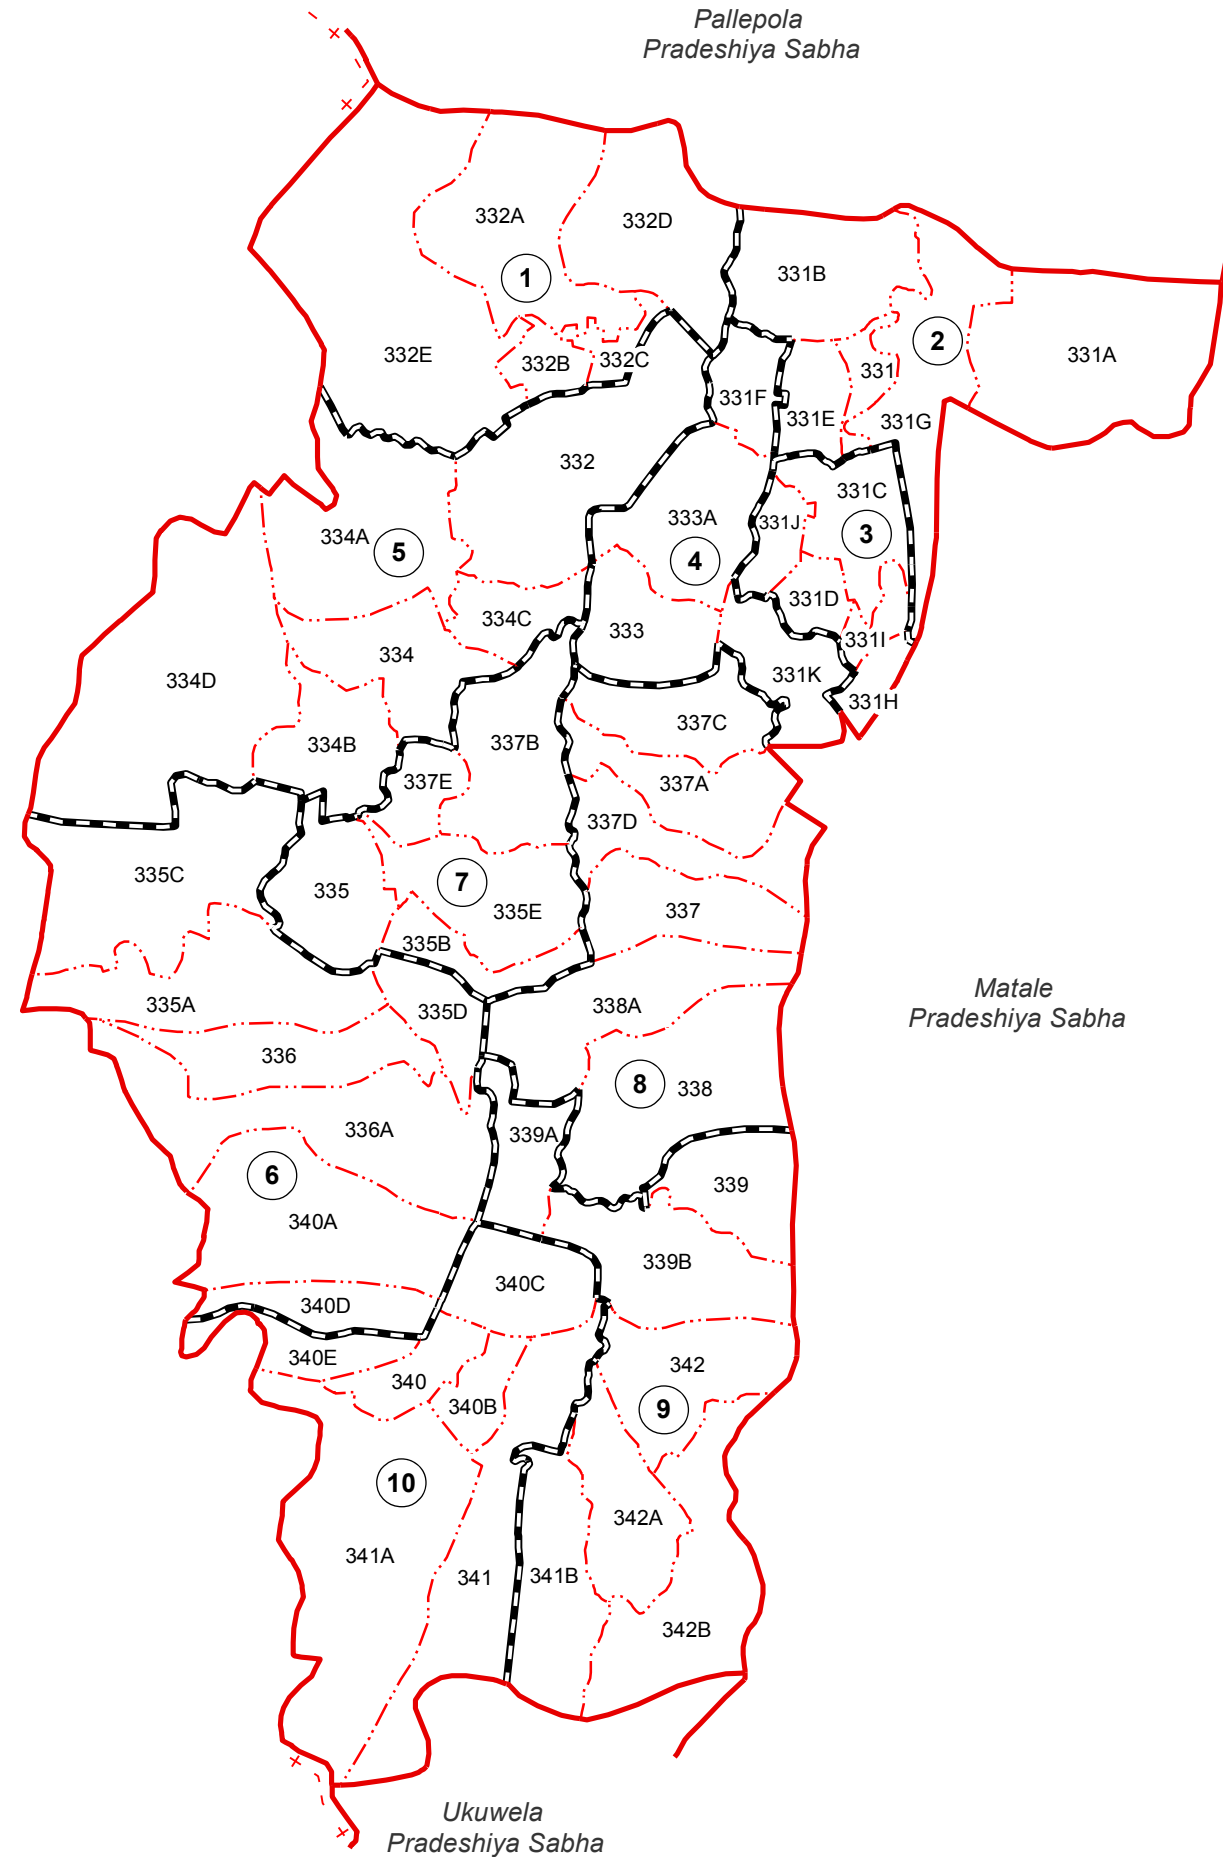

Ward Map of Yatawatta Pradeshiya Sabha - Matale District

Ref. No : NDC / 05 / 11

Yatawatta Pradeshiya Sabha

Yatawatta Pradeshiya Sabha

WARD No	WARD Name
1	Selagama
2	Mahawela
3	Dikkumbura
4	Nikagolla
5	Yatawatta
6	Matalapitiya
7	Dangan Place
8	Deevilla
9	Dullewa
10	Ethipola

WARD No	GN No	GN Name
1	332A	Selagama
	332B	Udagama
	332C	Nagolla
	332D	Selagama East
	332E	Udagama West
2	331	Mahawela
	331A	Kavudupelella
	331B	Thembilideniya South
	331E	Mahawela West
	331G	North Matale
3	331C	Rathalawewa
	331D	Dikkumbura
	331H	Galaliyadda
	331I	Wattegedara
	331J	Dikkumbura West
4	331F	Delgolla
	331K	Muruthawatta
	333	Nikagolla
5	333A	Nikagolla North
	332	Galagama
	334	Yatawatta
	334A	Urulewatta
	334B	Walpola
6	334C	Mediyapola
	334D	Maligathenna
	335A	Idangama
	335C	Aluthwatta
	335D	Ethipallawala
7	336	Udasgiriya
	336A	Madadeniya
	340A	Mathalapitiya
	340D	Mathalapitiya South
	335	Ambanpola
8	335B	Mottuwela
	335E	Lakshahena
	337B	Dangan Place
	337E	Alokagama
	337	Gammulla
9	337A	Deevilla
	337C	Deevilla North
	337D	Deevilla South
	338	Aluthgama
	338A	Aluthgama North
10	339	Pamunuwa
	339A	Unaweruwa
	339B	Walawela
	341B	Daluwela
	342	Dullewa
10	342A	Thalgahagoda
	342B	Dullewa East
	340	Asgiri Dorakumbura
	340B	Asgiri Dorakumbura East
	340C	Polwatta
10	340E	Rathninda
	341	Ethipola
	341A	Ethipola West

Legend

- + - - - + Province Boundary
- . + . + . District Boundary
- . . . - DS Boundary
- - - - - GN Boundary
- - - - - Polling Division Boundary
- - - - - PS Boundary
- MC / UC Boundary
- Ward Boundary
- Multi Member Ward

Prepared by Survey Department of Sri Lanka

Data Source:
National Delimitation Committee for Local Authorities - 2013 / 2016
Ministry of Local Government and Provincial Councils

KURUNEGALA
DISTRICT

Scale - 1:60,000