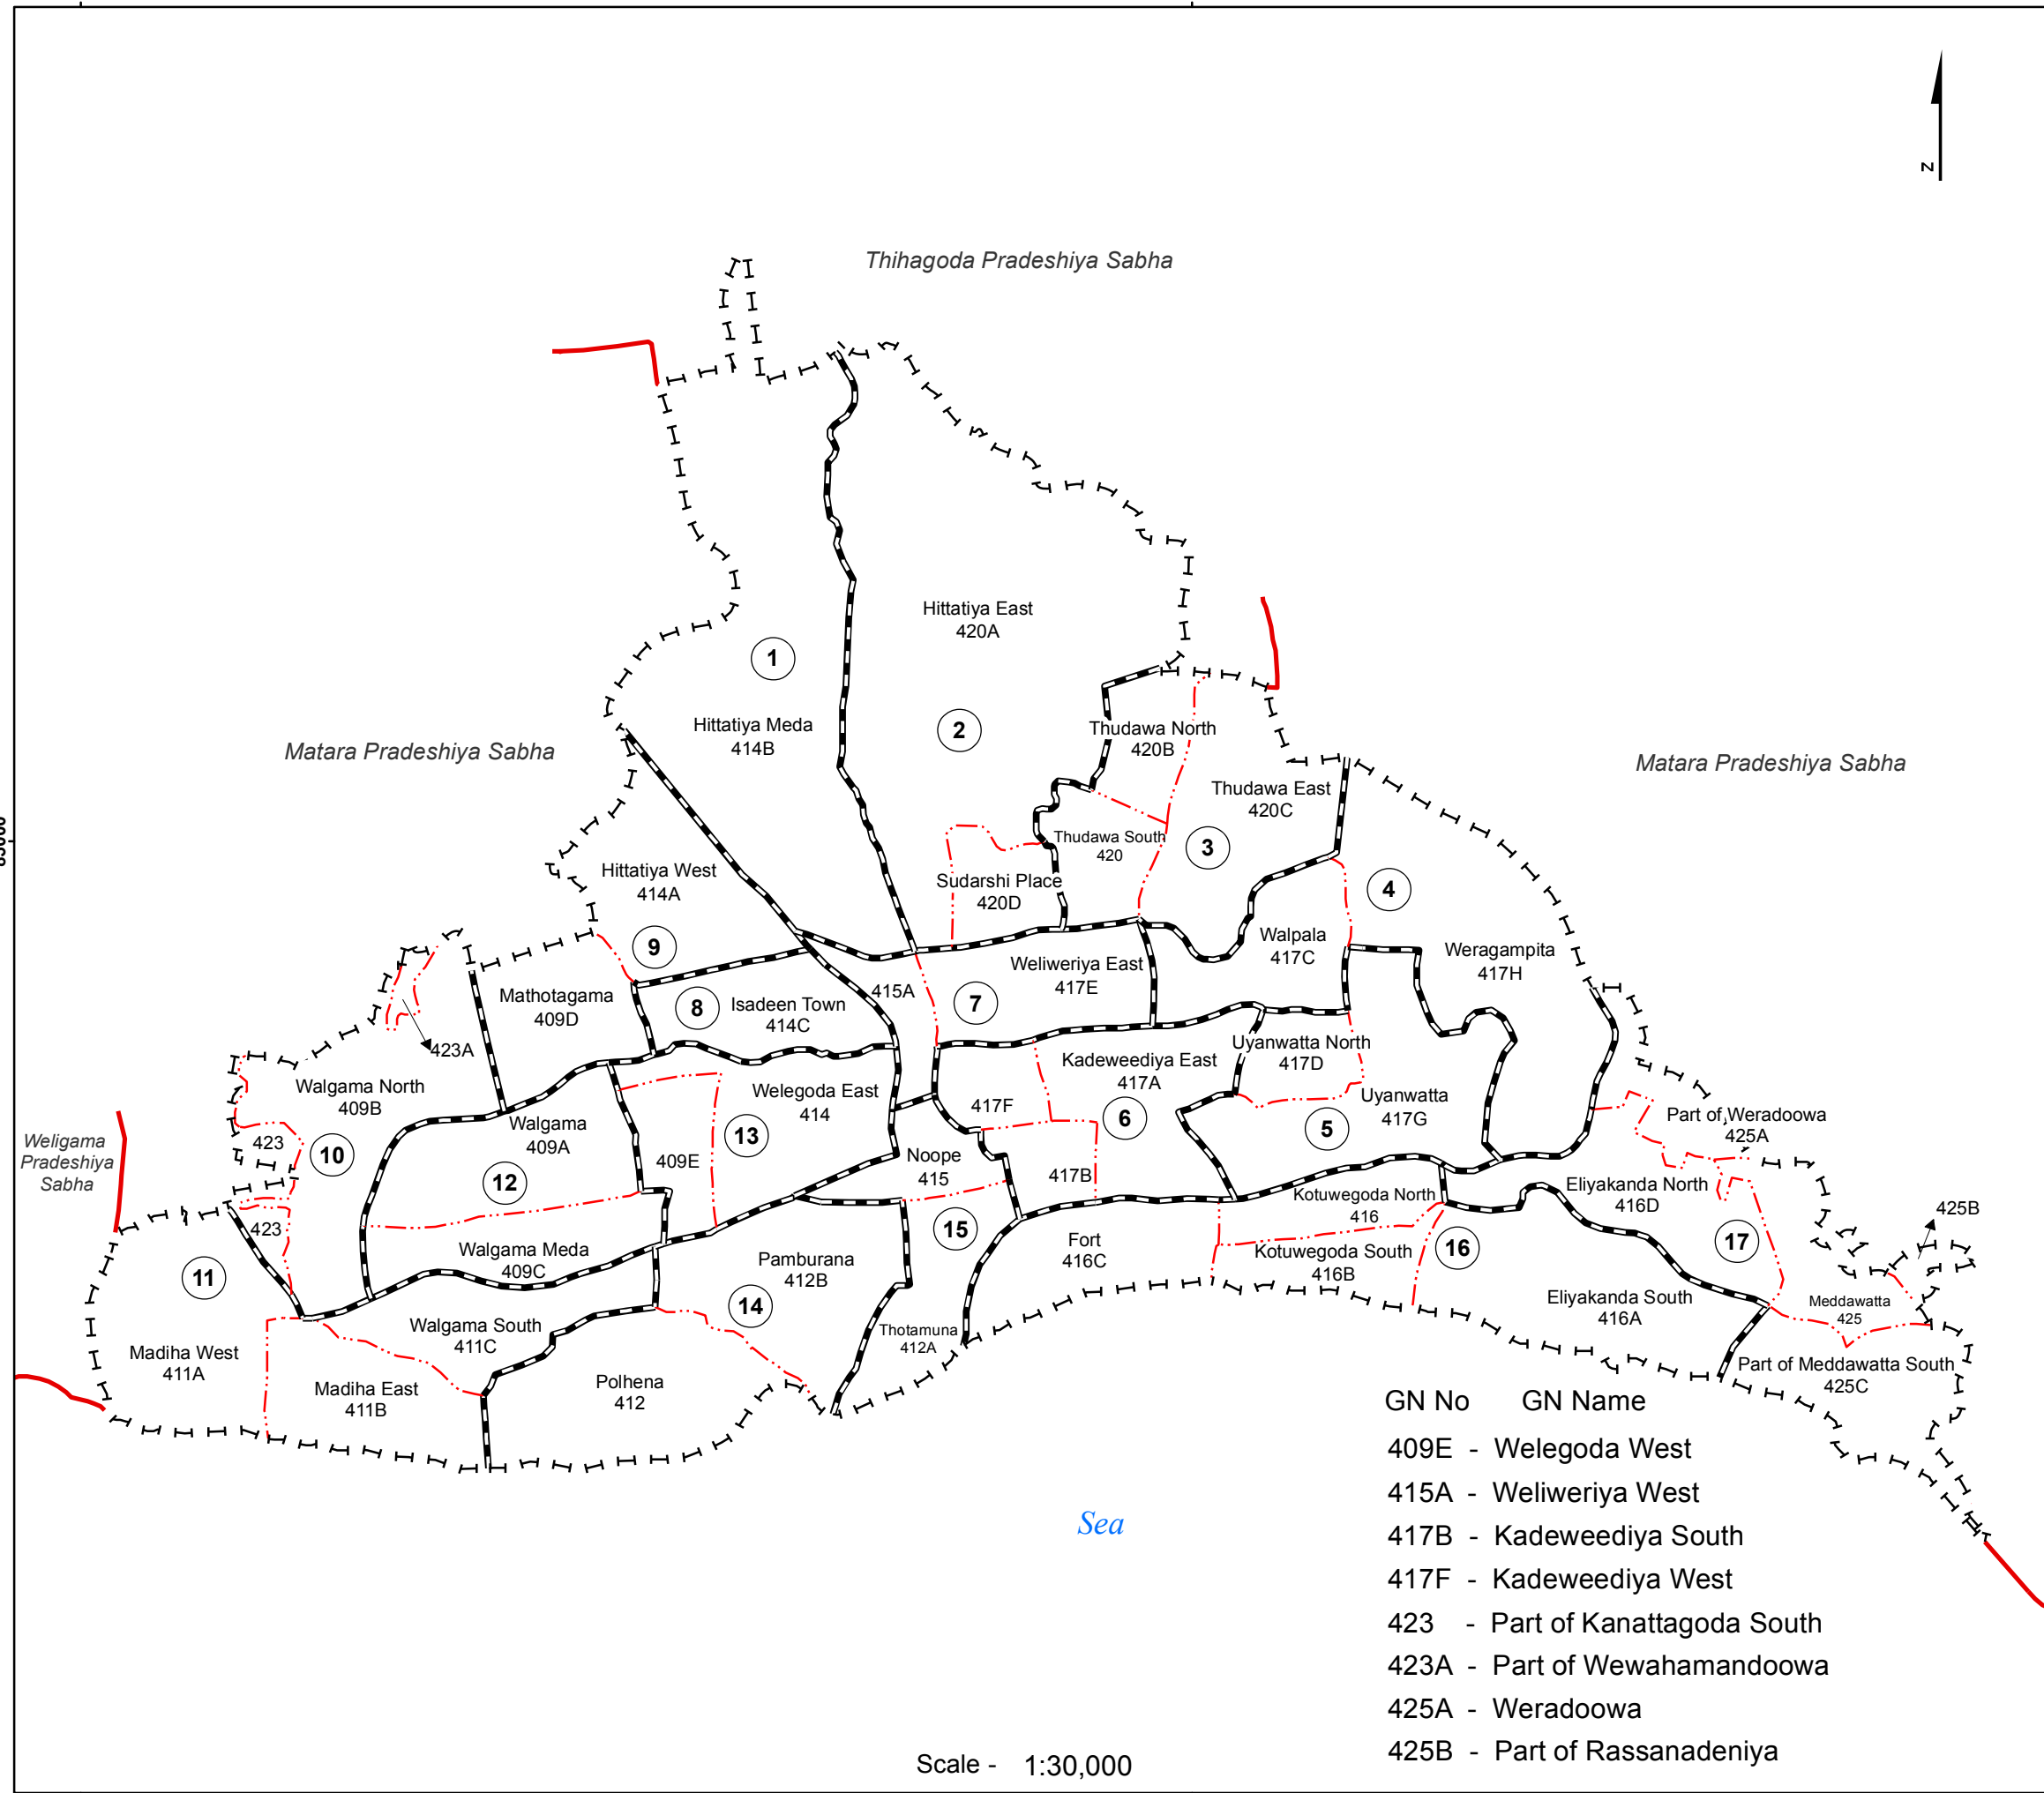

# Ward Map of Matara Municipal Council - Matara District

Ref. No : NDC / 08 / 01

Matara Municipal Council

Matara Municipal Council	
WARD No	WARD Name
1	Hittatiya
2	Hittatiya East
3	Thudawa
4	Weheragampita
5	Uyanwatta
6	Kadeweediya
7	Weliweriya
8	Issadeen Town
9	Hittatiya West
10	Walgama North
11	Madiha
12	Walgama South
13	Welegoda
14	Polhena
15	Thotamuna
16	Kotuwegoda
17	Meddawatta

**Legend**

- + - - - Province Boundary
- + . . . District Boundary
- . . . DS Boundary
- . . . GN Boundary
- - - - Polling Division Boundary
- PS Boundary
- - - - MC / UC Boundary
- - - - Ward Boundary
- Multi Member Ward

Prepared by Survey Department of Sri Lanka

Data Source:  
National Delimitation Committee for Local Authorities - 2013  
Ministry of Local Government and Provincial Councils

Scale - 1:30,000

170000

175000