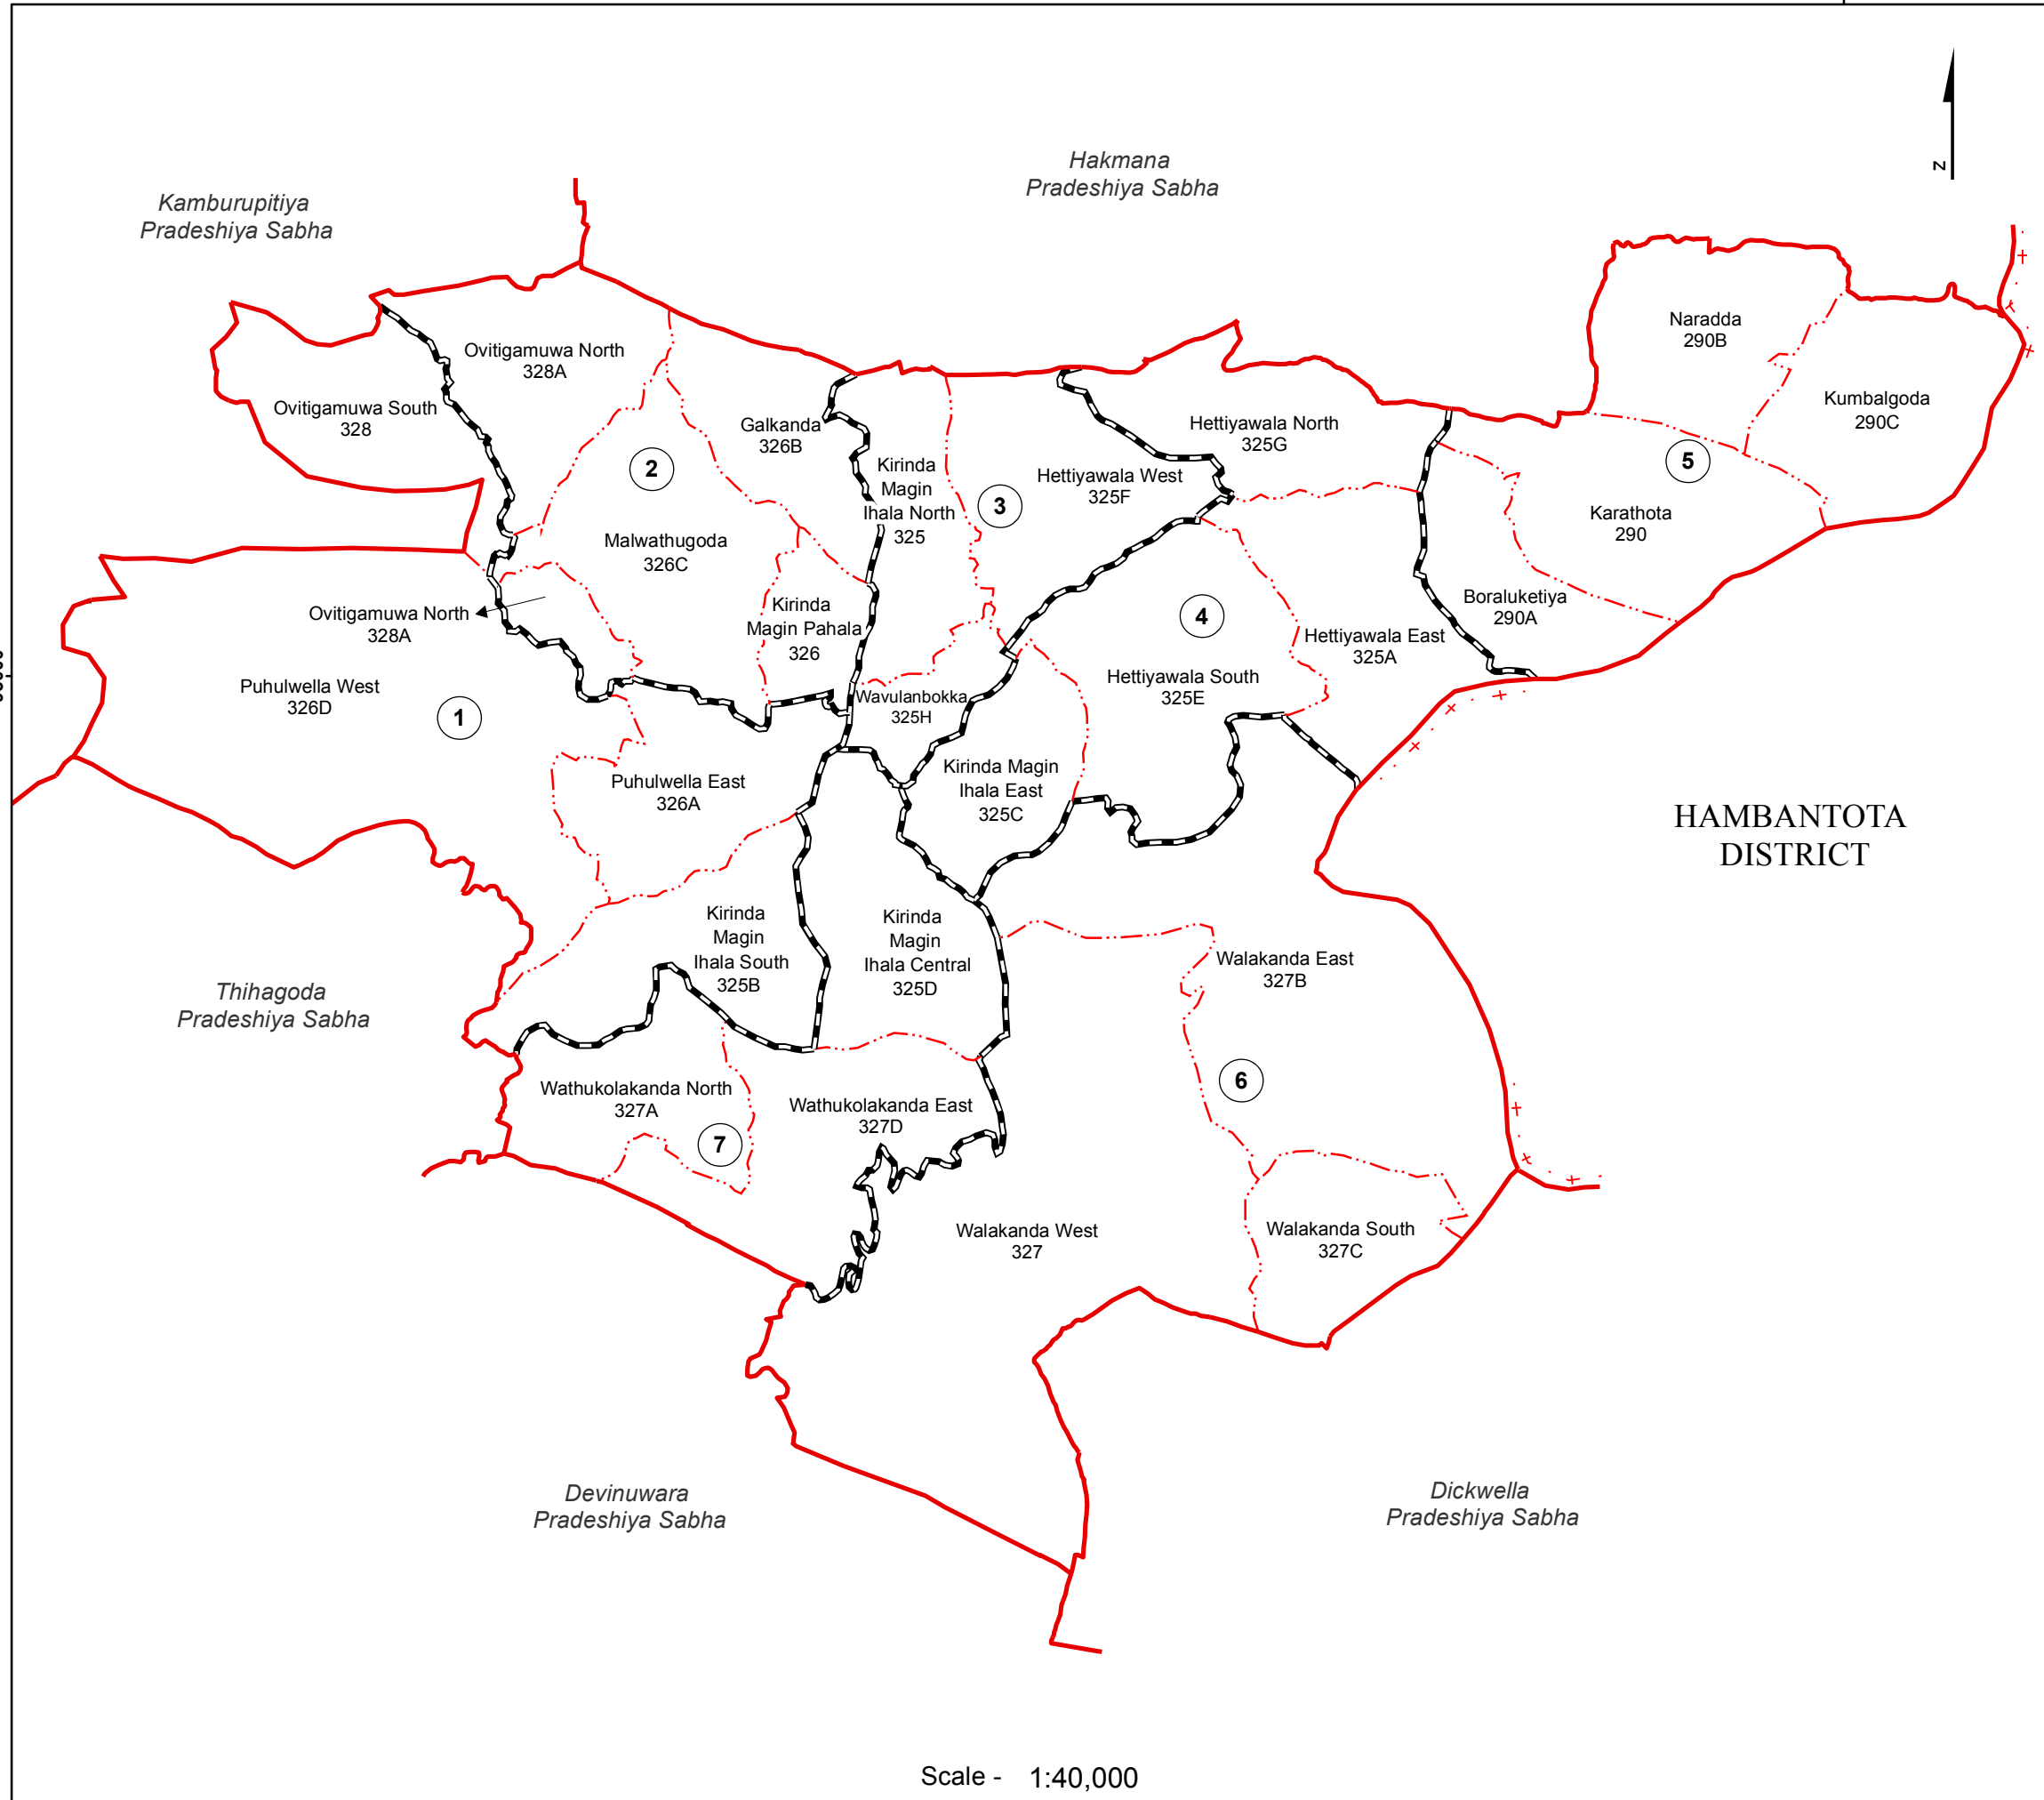

Ward Map of Kirinda Puhulwella Pradeshiya Sabha - Matara District

Ref. No : NDC / 08 / 05

Kirinda Puhulwella Pradeshiya Sabha

Kirinda Puhulwella Pradeshiya Sabha

WARD No	WARD Name
1	Puhulwella
2	Galkanda
3	Kirinda
4	Hettiyawala
5	Karathota
6	Walakanda
7	Wathukolakanda

HAMBANTOTA DISTRICT

Legend

- + - - - Province Boundary
- . + . + District Boundary
- . . - DS Boundary
- . . - GN Boundary
- - - - Polling Division Boundary
- PS Boundary
- — — MC / UC Boundary
- — — Ward Boundary
- ▨ Multi Member Ward

Prepared by Survey Department of Sri Lanka

Data Source:
National Delimitation Committee for Local Authorities - 2013/2016
Ministry of Local Government and Provincial Councils

Scale - 1:40,000