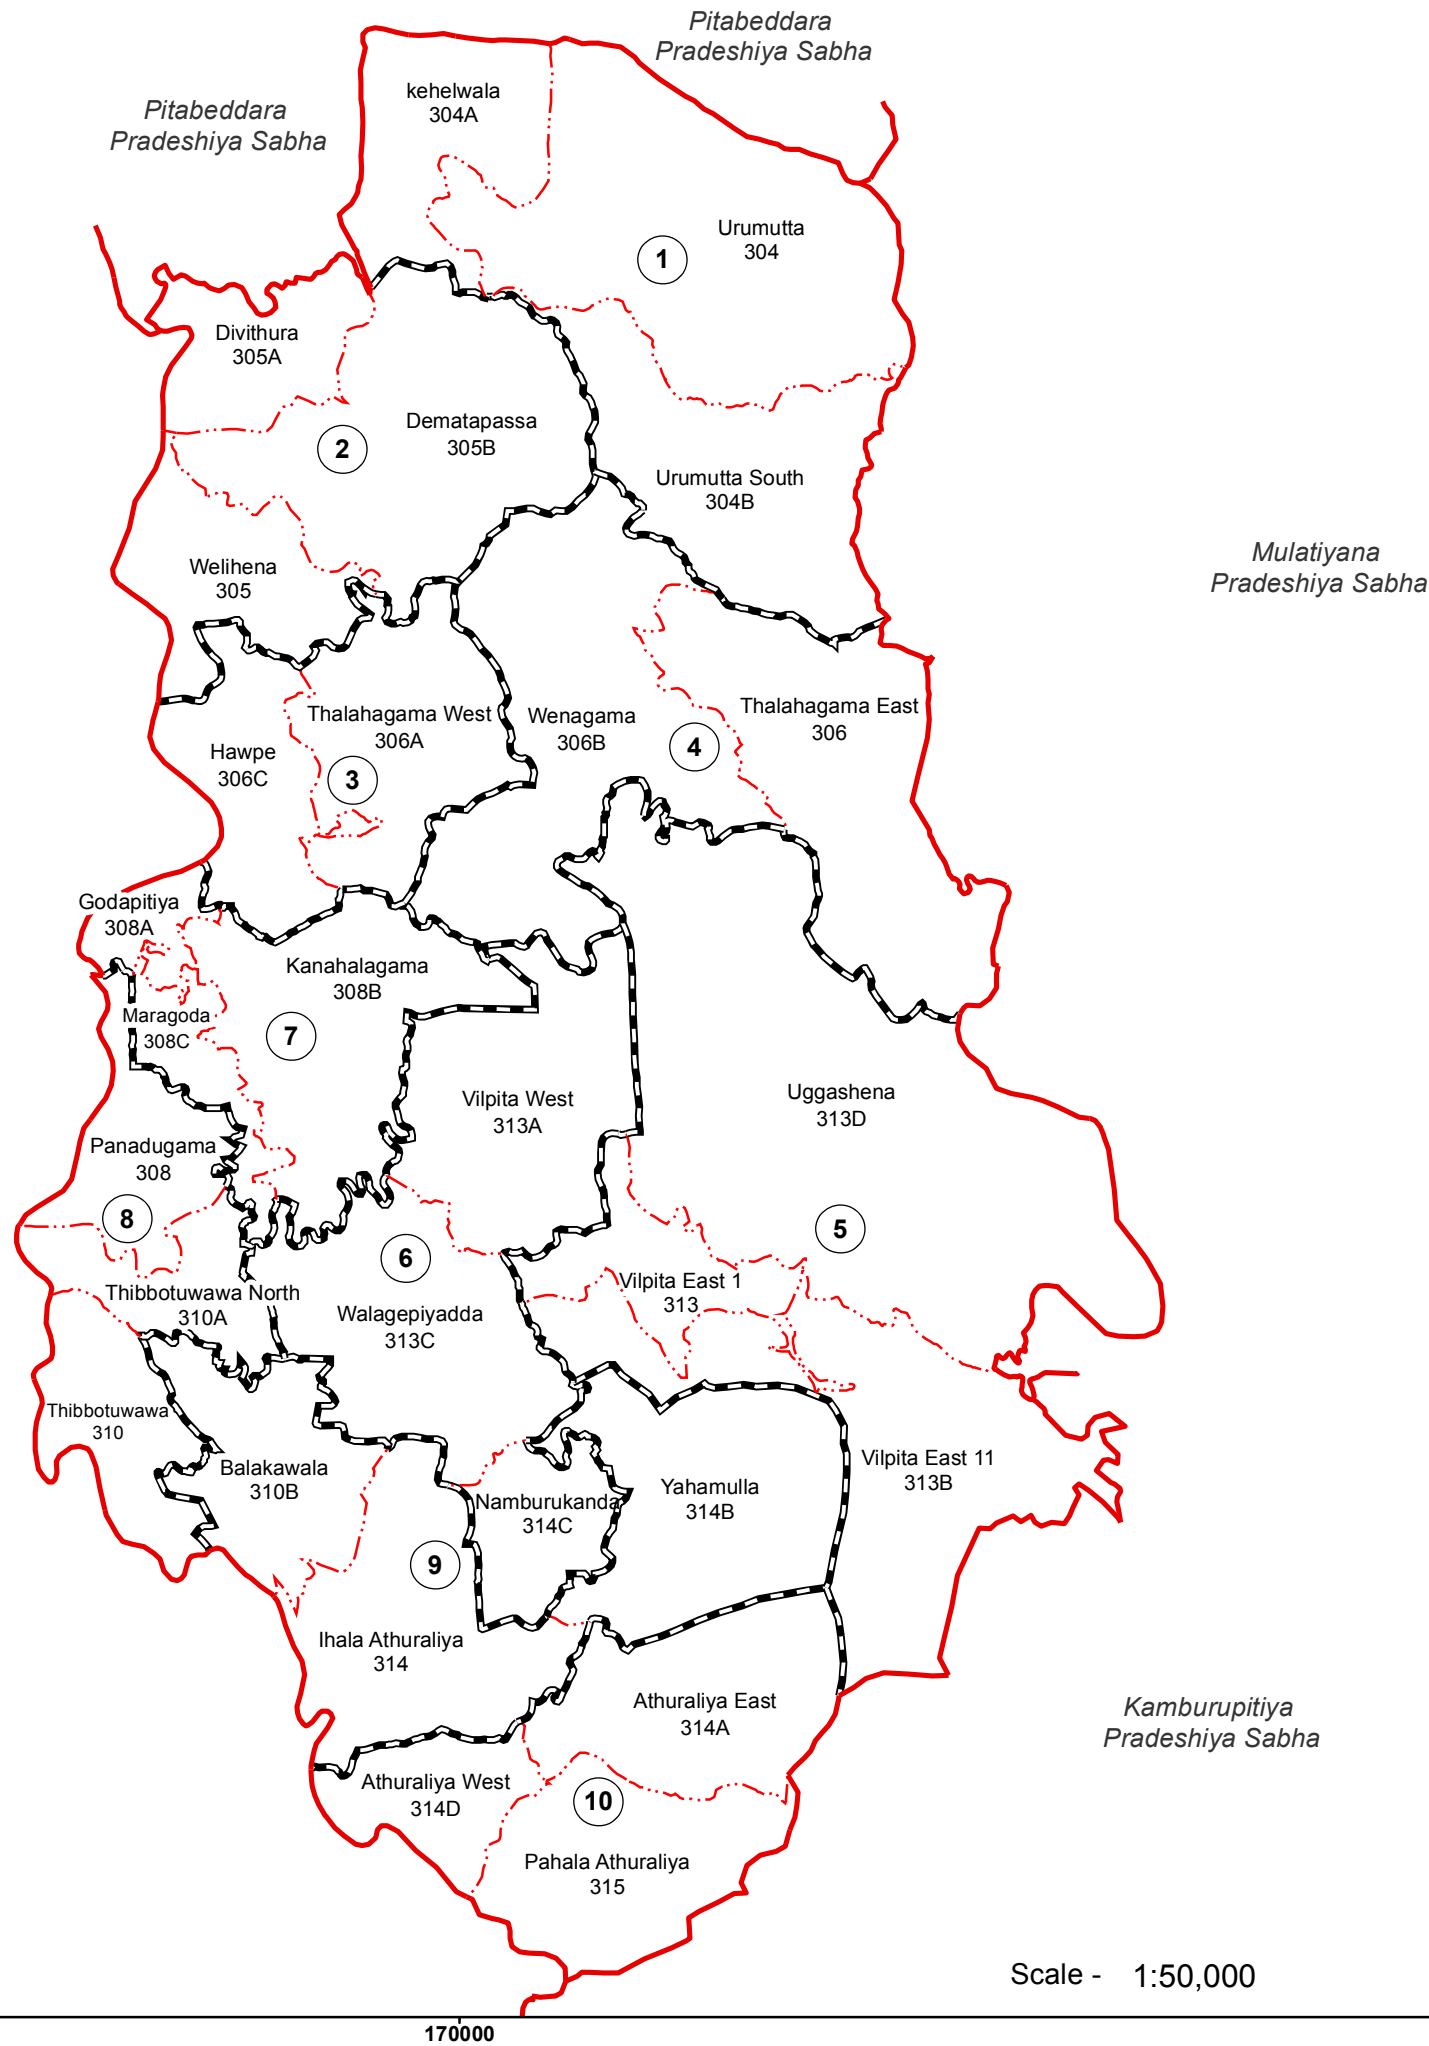

Ward Map of Athuraliya Pradeshiya Sabha - Matara District

Ref. No : NDC / 08 / 08

Athuraliya Pradeshiya Sabha

WARD No	WARD Name
1	Urumutta
2	Welihena
3	Porathota
4	Thalagagama
5	Vilpita East
6	Vilpita West
7	Godapitiya
8	Thibbotuwawa
9	Ihala Athuraliya
10	Pahala Athuraliya

Legend

- + - - - Province Boundary
- . + . + District Boundary
- DS Boundary
- GN Boundary
- - - - - Polling Division Boundary
- — — — PS Boundary
- — — — MC / UC Boundary
- — — — Ward Boundary
- ▨▨▨▨ Multi Member Ward

Prepared by Survey Department of Sri Lanka

Data Source:
National Delimitation Committee for Local Authorities - 2013/2016
Ministry of Local Government and Provincial Councils

Scale - 1:50,000

100000

170000