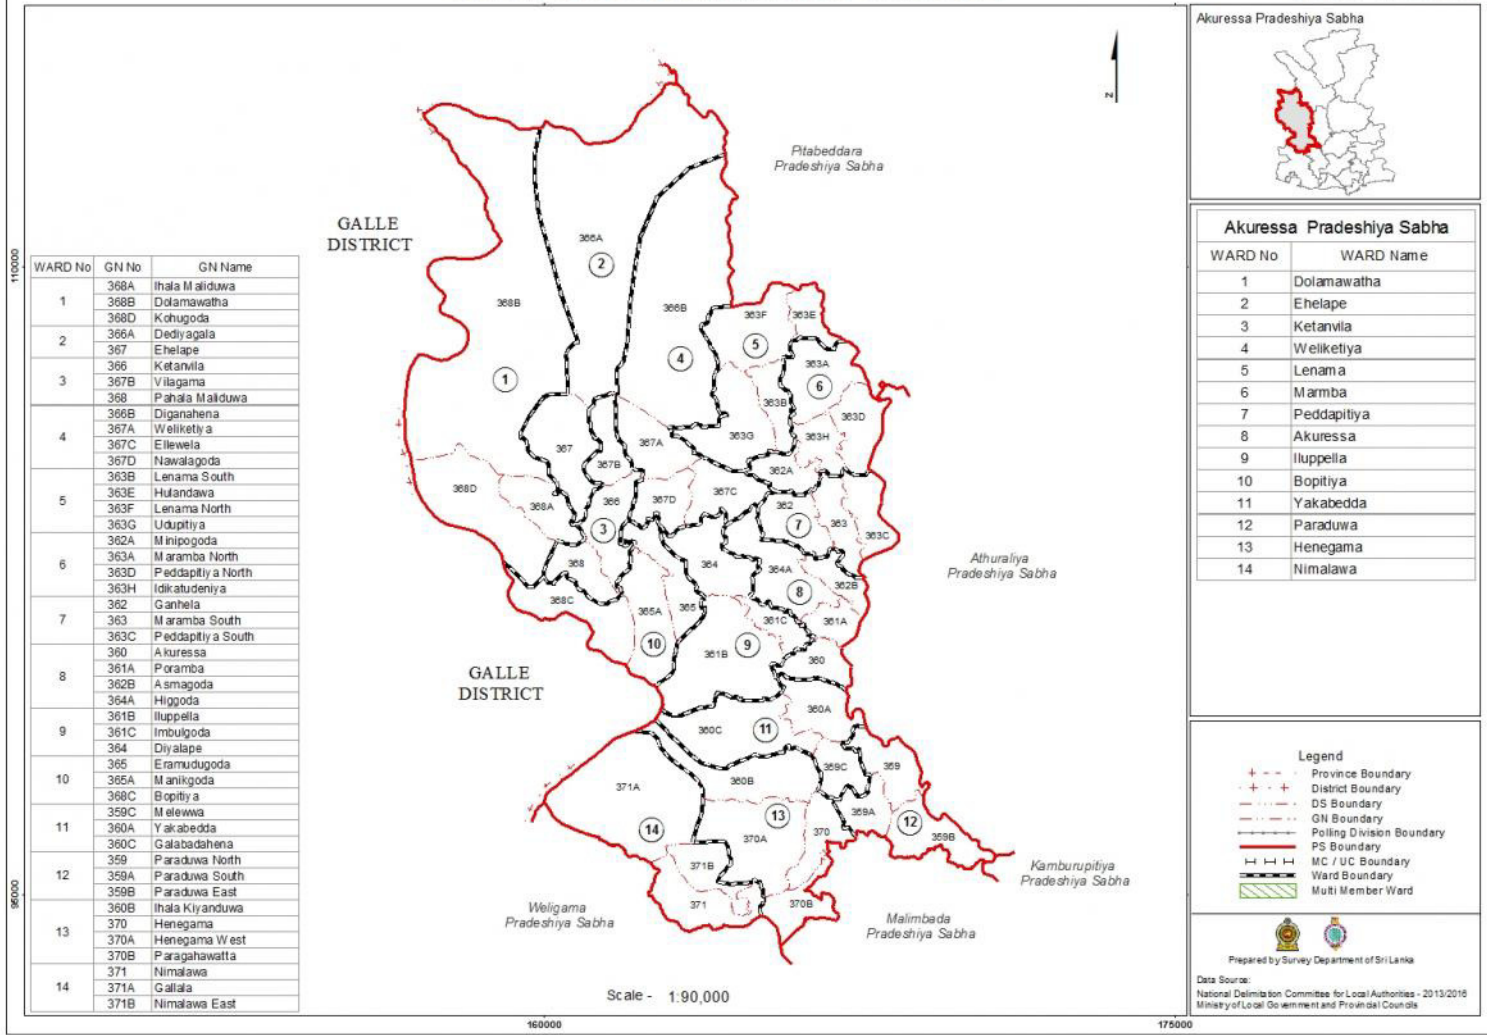

Ward Map of Akuressa Pradeshiya Sabha - Matara District

Ref. No : NDC / 08 / 09

WARD No	GN No	GN Name
1	368A	Ihala Maiduwa
	368B	Dolamawatha
	368D	Kohugoda
2	366A	Dediagala
	367	Ehelape
3	366	Ketanvila
	367B	Vilagama
	368	Pahala Maiduwa
4	366B	Diganahena
	367A	Weliketiyā
	367C	Ellewela
	367D	Nawalagoda
5	363B	Lenama South
	363E	Hulandawa
	363F	Lenama North
	363G	Udupitiya
	362A	Minipogoda
6	363A	Maramba North
	363D	Peddapitiya North
	363H	Idikatudeniya
	362	Ganhela
7	363	Maramba South
	363C	Peddapitiya South
	360	Akuressa
8	361A	Poramba
	362B	Asmagoda
	364A	Higgoda
	361B	Iluppella
9	361C	Imbulgoda
	364	Diyalape
	365	Eramudugoda
10	365A	Manikogoda
	368C	Bopitiya
	359C	Meleewa
11	360A	Yakabedda
	360C	Galabadahena
	359	Paraduwa North
12	359A	Paraduwa South
	359B	Paraduwa East
	360B	Ihala Kiyanduwa
	370	Henegama
13	370A	Henegama West
	370B	Paragahawatta
	371	Nimalawa
	371A	Gallala
14	371B	Nimalawa East

Akuressa Pradeshiya Sabha	
WARD No	WARD Name
1	Dolamawatha
2	Ehelape
3	Ketanvila
4	Weliketiyā
5	Lenama
6	Maramba
7	Peddapitiya
8	Akuressa
9	Iluppella
10	Bopitiya
11	Yakabedda
12	Paraduwa
13	Henegama
14	Nimalawa

Legend

- +--- Province Boundary
- +--- District Boundary
- +--- DS Boundary
- +--- GN Boundary
- +--- Polling Division Boundary
- +--- PS Boundary
- +--- MC / UC Boundary
- +--- Ward Boundary
- +--- Multi Member Ward

Prepared by Survey Department of Sri Lanka
 Data Source: National Delimitation Committee for Local Authorities - 2013/2016
 Ministry of Local Government and Provincial Councils

Scale - 1:90,000

160000

175000