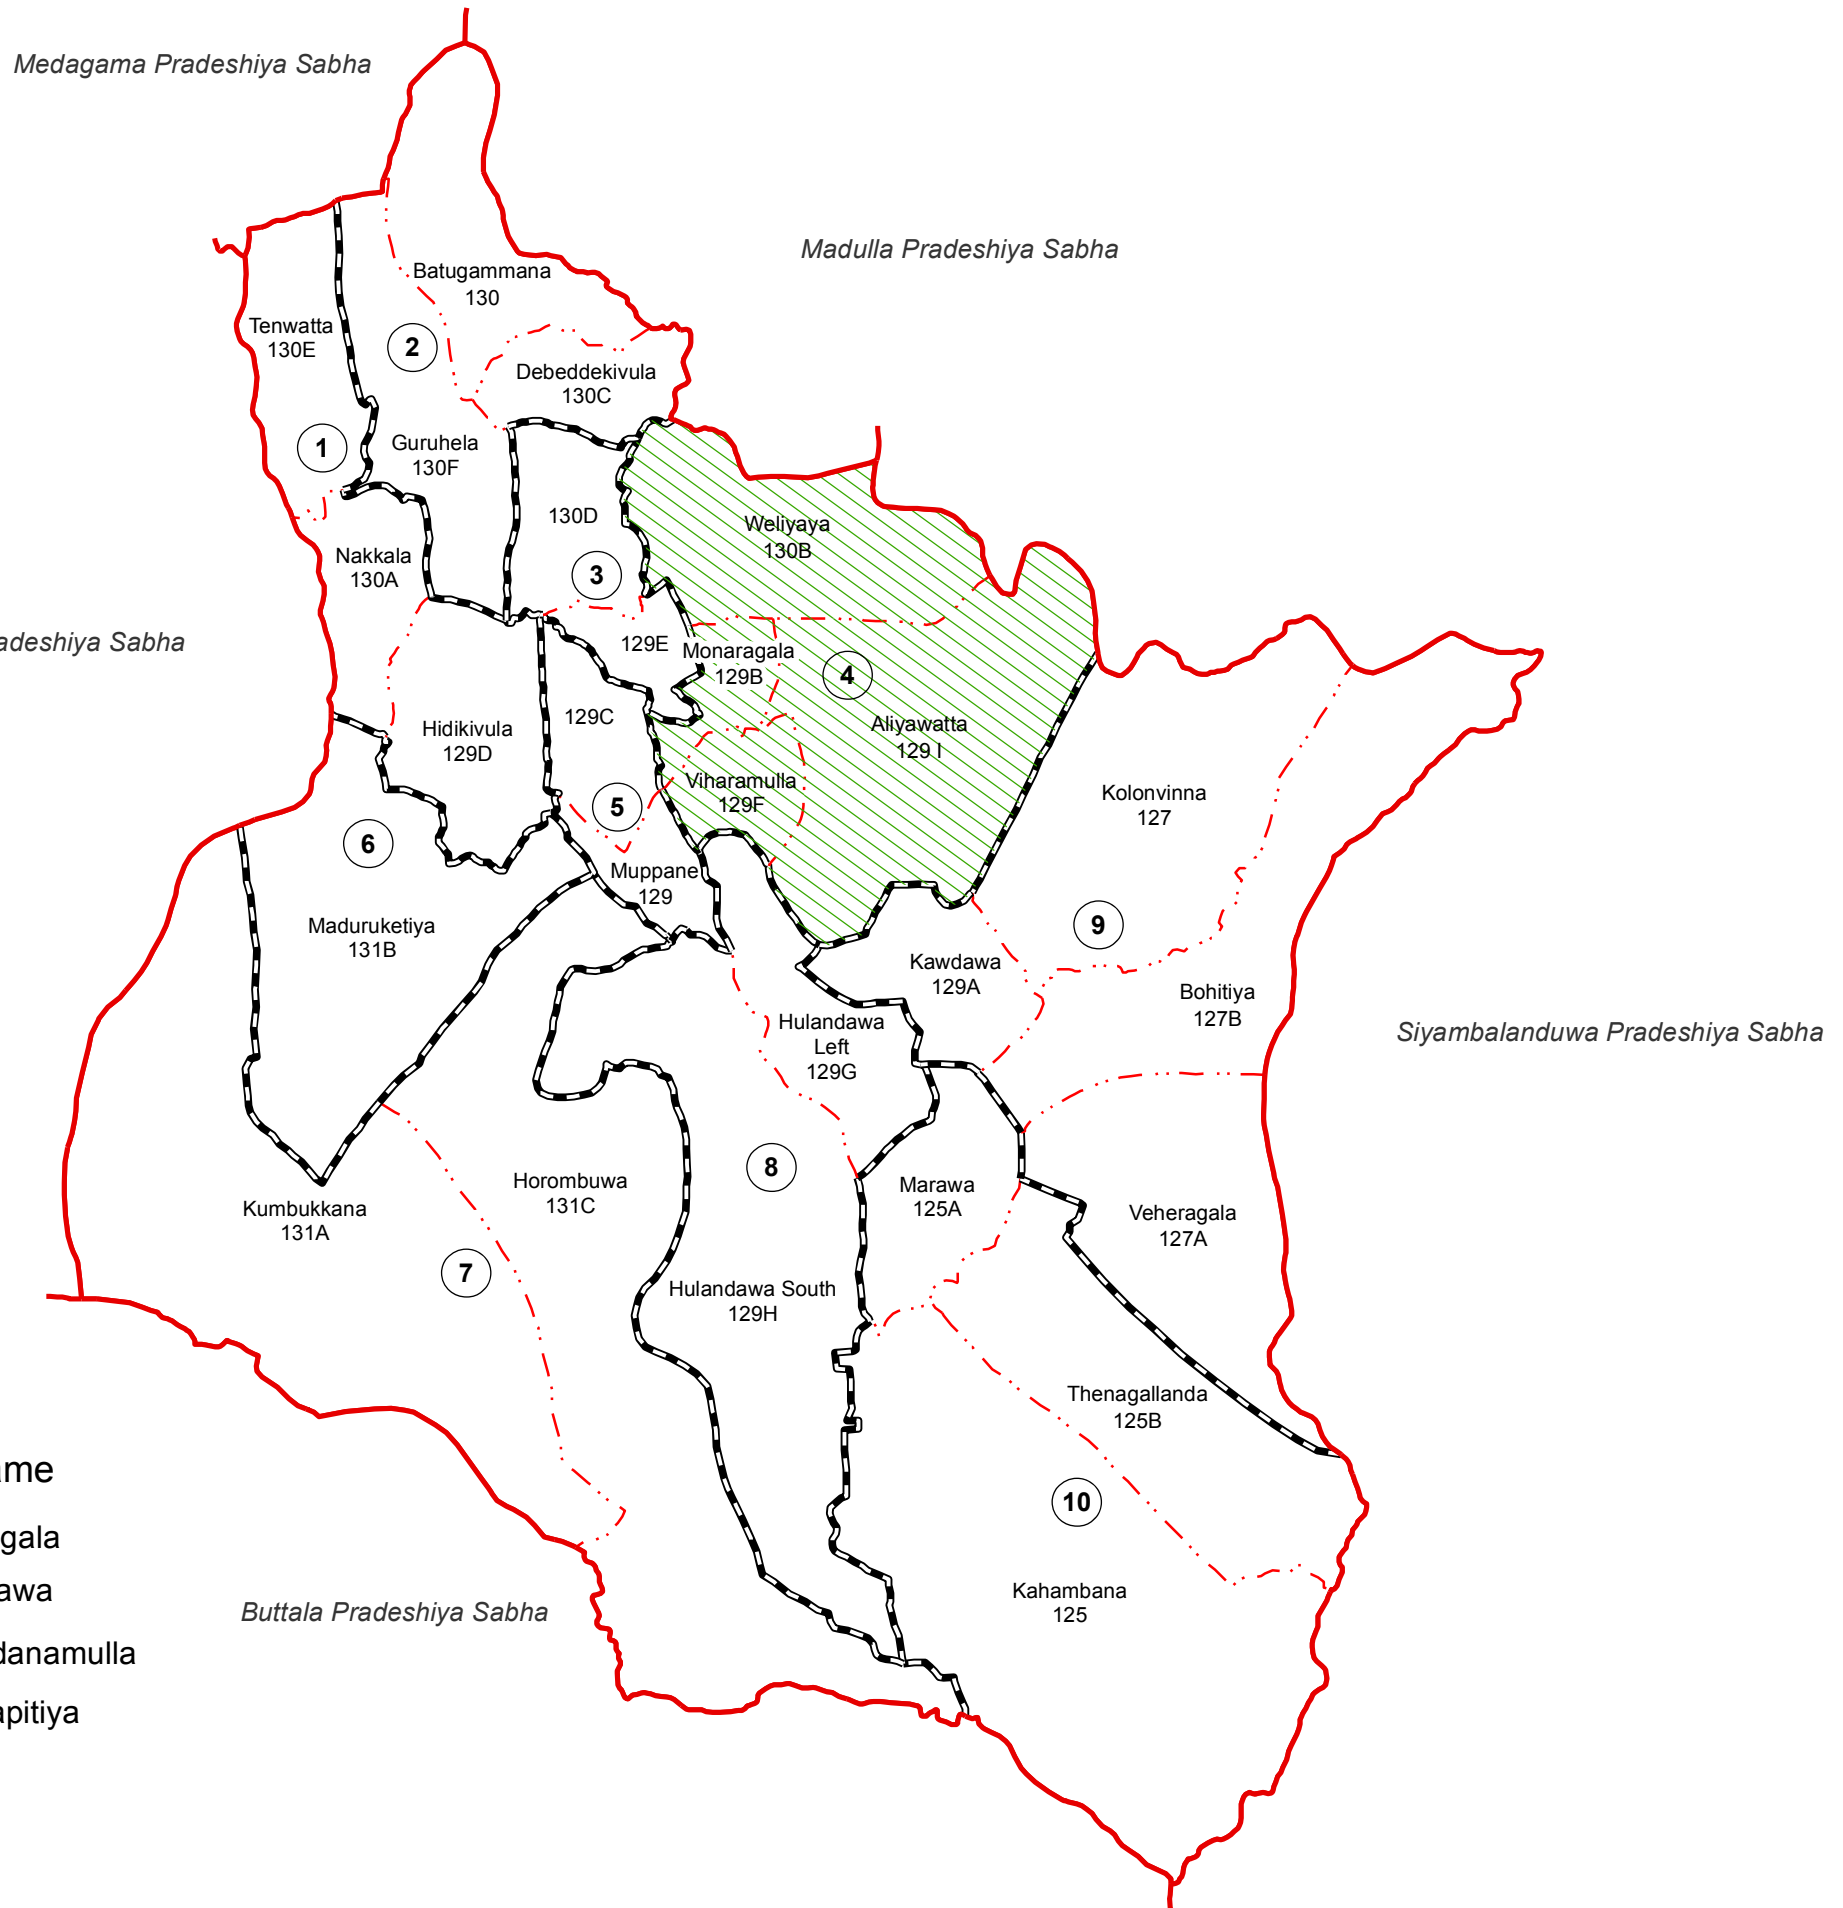

Ward Map of Monaragala Pradeshiya Sabha - Monaragala District

Ref. No : NDC / 23 / 05

Monaragala Pradeshiya Sabha

Monaragala Pradeshiya Sabha

| Ward No | Ward Name |
|---------|----------------|
| 1 | Nakkala |
| 2 | Batugammana |
| 3 | Magandanamulla |
| 4 | Monaragala |
| 5 | Muppane |
| 6 | Maduruketiya |
| 7 | Horombuwa |
| 8 | Hulandawa |
| 9 | Bohitiya |
| 10 | Kahambana |

Legend

- + - - - + Province Boundary
- . + . . . + District Boundary
- . . . - DS Boundary
- - - - - GN Boundary
- - - - - Polling Division Boundary
- - - - - PS Boundary
- MC / UC Boundary
- Ward Boundary
- Multi Member Ward

Prepared by Survey Department of Sri Lanka

Data Source:
National Delimitation Committee for Local Authorities - 2013
Ministry of Local Government and Provincial Councils

| GN No | GN Name |
|-------|----------------|
| 129B | Monaragala |
| 129C | Hulandawa |
| 129E | Magandanamulla |
| 130D | Rattanapitiya |

Scale - 1:110,000

250000

265000

280000

185000

170000