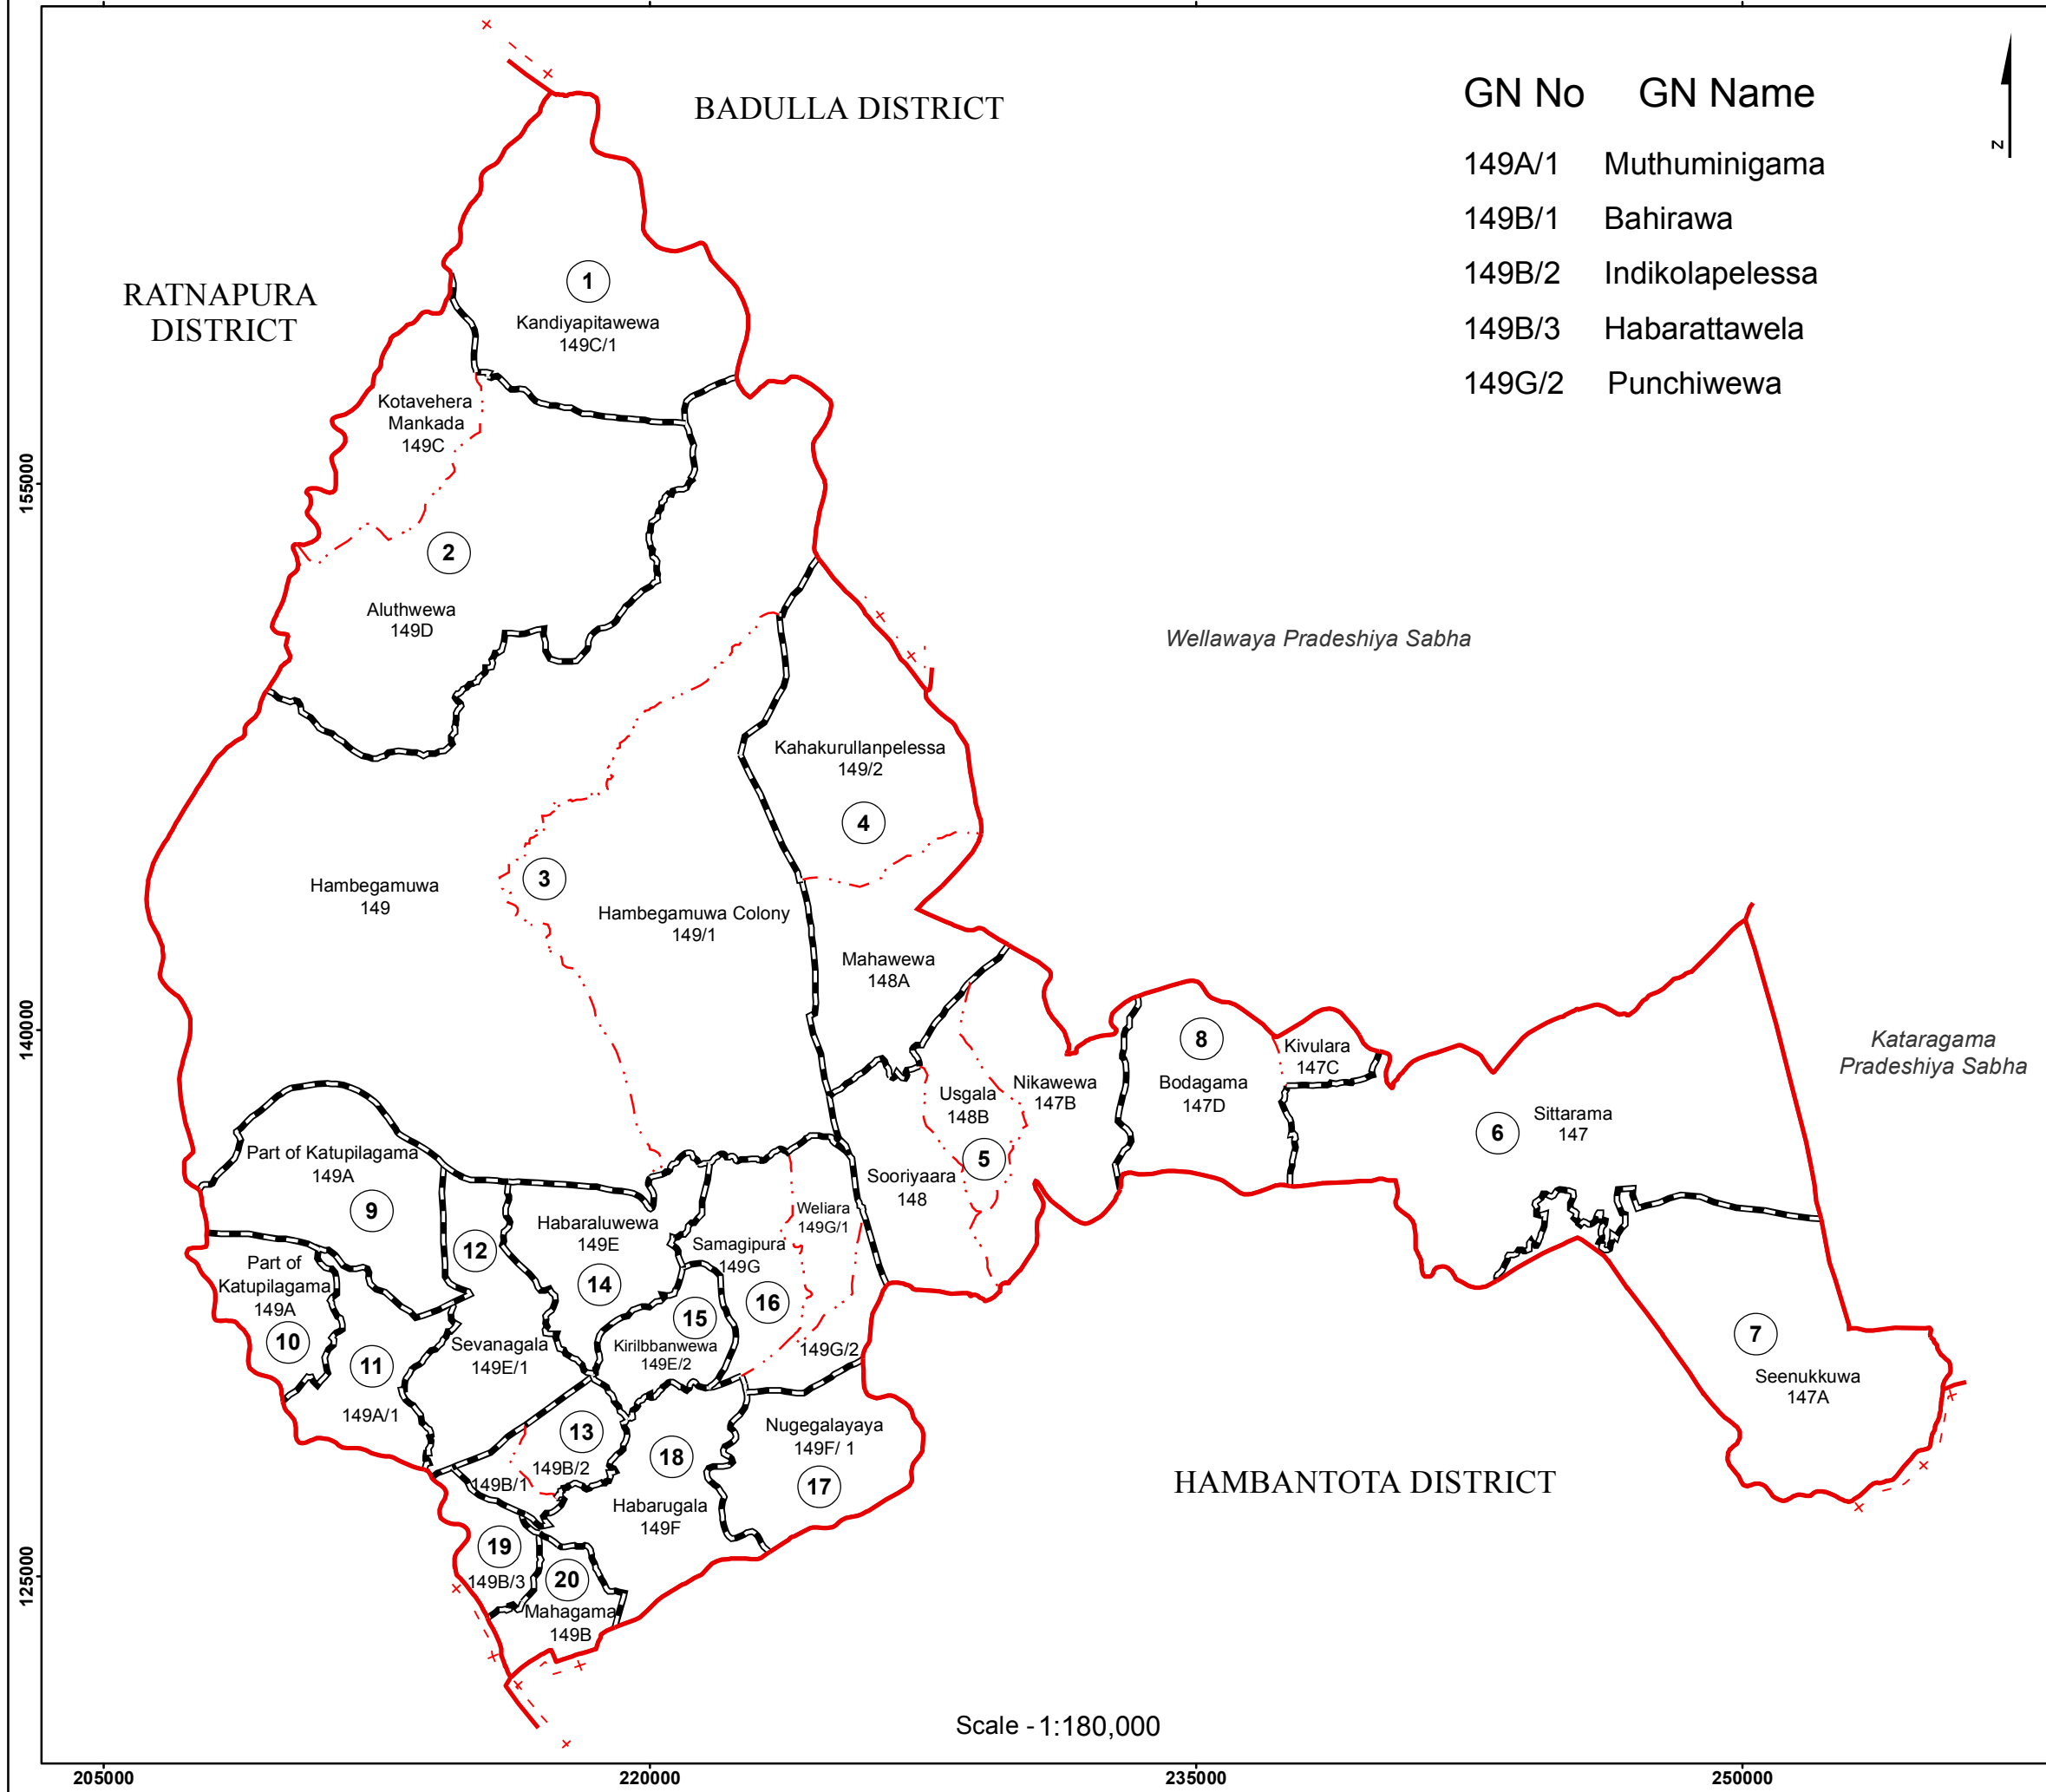

Ward Map of Thanamalvila Pradeshiya Sabha- Monaragala District

Ref. No : NDC / 23 / 10

| GN No | GN Name |
|--------|-----------------|
| 149A/1 | Muthuminigama |
| 149B/1 | Bahirawa |
| 149B/2 | Indikolapelessa |
| 149B/3 | Habarattawela |
| 149G/2 | Punchiwewa |

| Thanamalwila Pradeshiya Sabha | |
|-------------------------------|--------------------|
| Ward No | Ward Name |
| 1 | Kandiyapitawewa |
| 2 | Kotaveheramankada |
| 3 | Hambegamuwa |
| 4 | Mahawewa |
| 5 | Sooriyaara |
| 6 | Sittarama |
| 7 | Seenukkuwa |
| 8 | Bodagama |
| 9 | Katupilagama North |
| 10 | Katupilagama South |
| 11 | Muthuminigama |
| 12 | Sewanagala |
| 13 | Indikolapelessa |
| 14 | Habaraluwewa |
| 15 | Kirilbbanwewa |
| 16 | Samagipura |
| 17 | Nugegalayaya |
| 18 | Habarugala |
| 19 | Habarattawela |
| 20 | Mahagama |

Legend

- + - - - + Province Boundary
- . - - - . District Boundary
- . . . - DS Boundary
- . . . - GN Boundary
- - - - - Polling Division Boundary
- — — — — PS Boundary
- — — — — MC / UC Boundary
- — — — — Ward Boundary
- ▨▨▨▨ Multi Member Ward

Prepared by Survey Department of Sri Lanka

Data Source:
National Delimitation Committee for Local Authorities - 2013 / 2016
Ministry of Local Government and Provincial Councils

Scale - 1:180,000