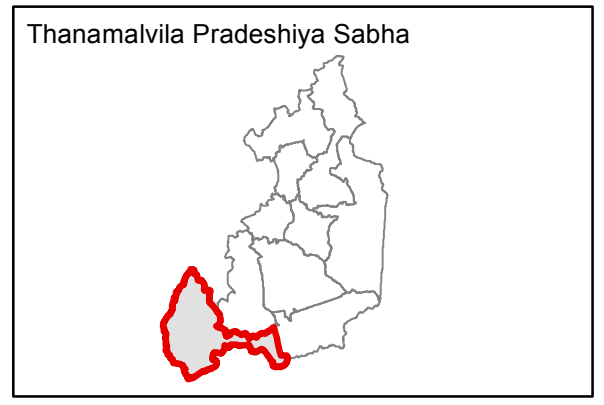

Ward Map of Thanamalvila Pradeshiya Sabha- Monaragala District

Ref. No : NDC / 23 / 10

| GN No | GN Name |
|--------|-----------------|
| 149A/1 | Muthuminigama |
| 149B/1 | Bahirawa |
| 149B/2 | Indikolapelessa |
| 149B/3 | Habarattawela |
| 149G/2 | Punchiwewa |