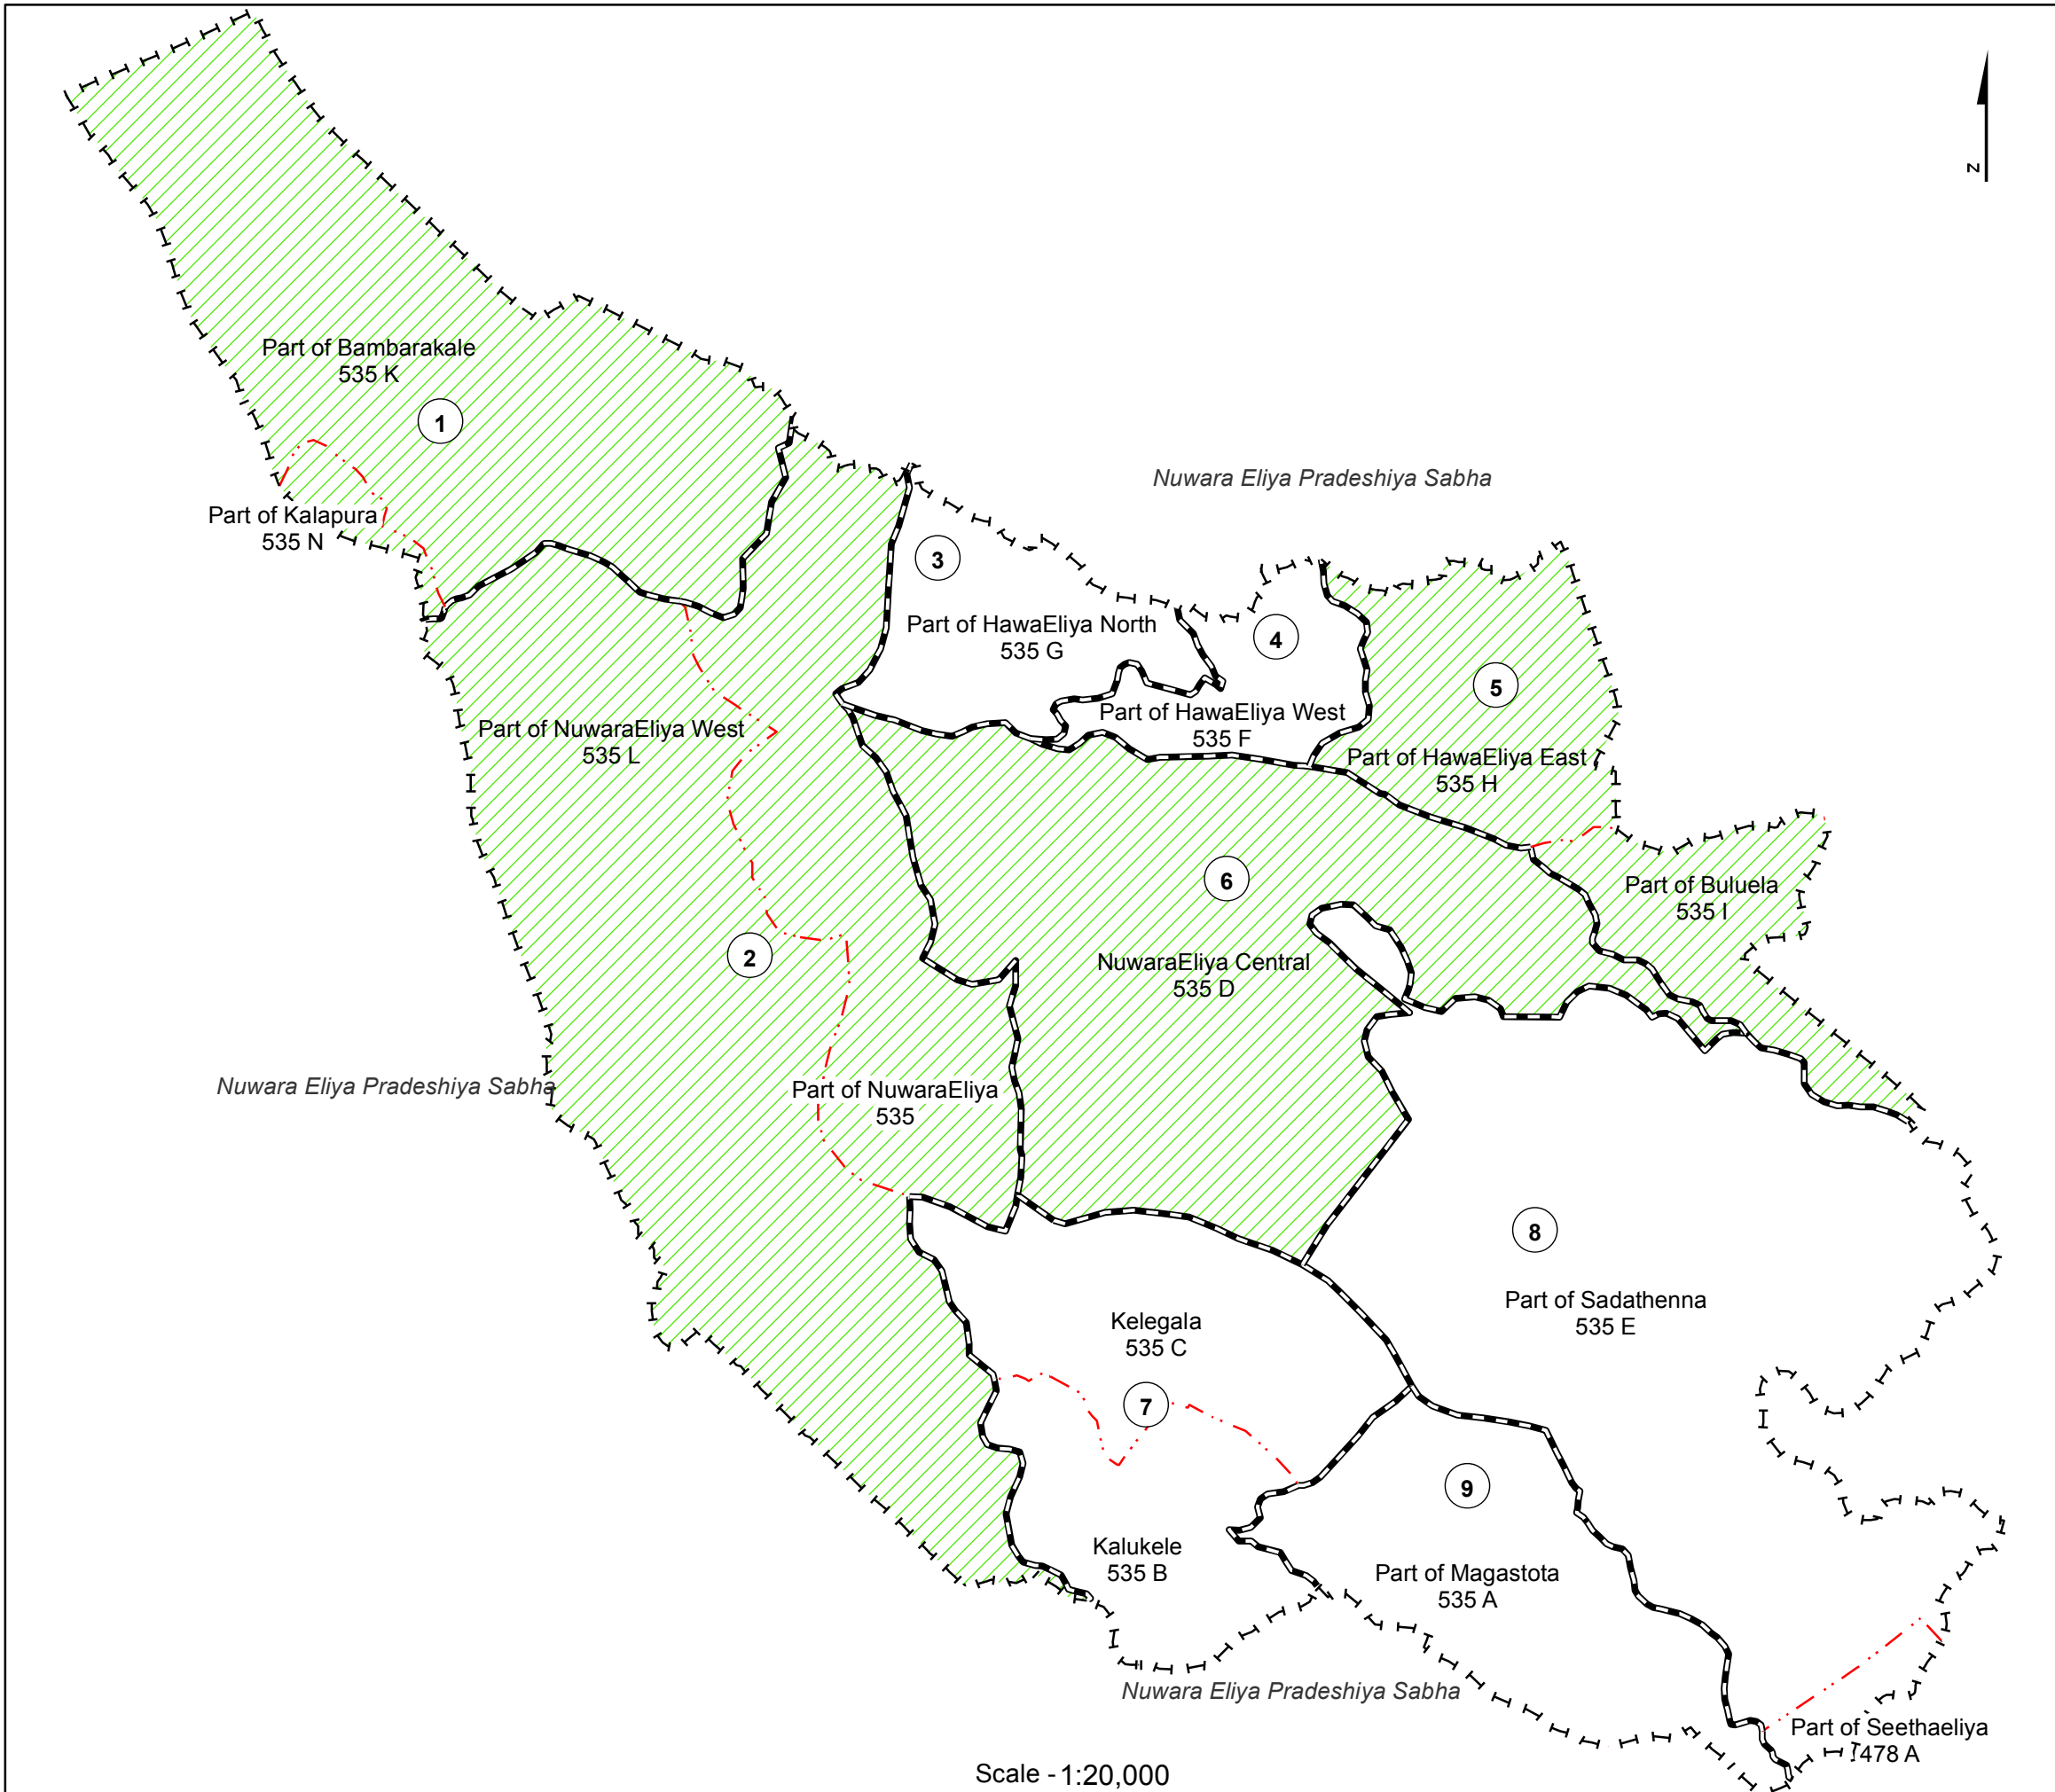

Ward Map of Nuwara Eliya Municipal Council - Nuwara Eliya District

Ref. No : NDC / 06 / 01

NuwaraEliya MC

Nuwara Eliya Municipal Council

Ward No	Ward Name
1	Bambarakele
2	NuwaraEliya
3	HawaEliya North
4	HawaEliya West
5	HawaeEliya East
6	NuwaraEliya Central
7	Kalukele
8	Sadathenna
9	Magastota

Legend

- + - - + Province Boundary
- . + . . District Boundary
- DS Boundary
- GN Boundary
- - - - - Polling Division Boundary
- - - - - PS Boundary
- - - - - MC / UC Boundary
- - - - - Ward Boundary
- Multi Member Ward

Prepared by Survey Department of Sri Lanka

Data Source:
National Delimitation Committee for Local Authorities - 2013
Ministry of Local Government and Provincial Councils