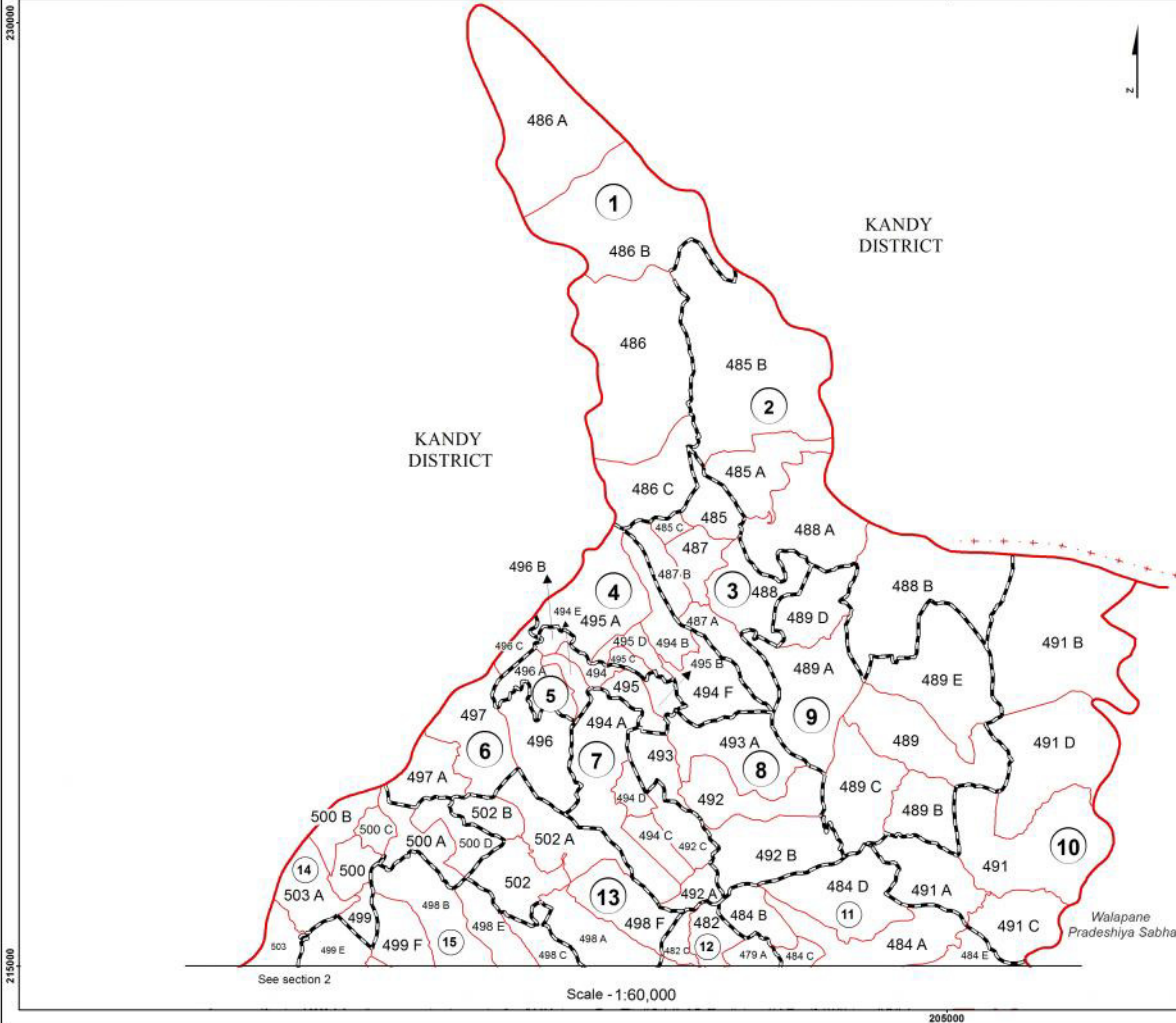

Ward Map of Hanguranketha Pradeshiya Sabha - Nuwara Eliya District

Ref. No : NDC / 06 / 07

Hanguranketha Pradeshiya Sabha

Ward No	Ward Name
1	Adikarigama
2	Hakuruthale
3	Malulla
4	Sangarajagama
5	Hanguranketha
6	Unanthena
7	Rikillegaskada
8	Madenwela
9	Udawatththa
10	Happawara
11	Makuruppa
12	Udalumada
13	Poramadulla
14	Gannewa
15	Karamidula
16	Rahathungoda
17	Dehipe
18	Idampitiya
19	Muloya
20	Hope
21	Elamulla
22	Mathurata
23	Gonapitiya
24	Mandaram Nuwara

Legend

- Province Boundary
- District Boundary
- DS Boundary
- GN Boundary
- Polling Division Boundary
- PS Boundary
- MC / UC Boundary
- Ward Boundary
- Multi Member Ward

Prepared by Survey Department of Sri Lanka
 Data Source: National Delimitation Committee for Local Authorities - 2013 / 2016
 Ministry of Local Government and Provincial Councils

230000

215000

205000