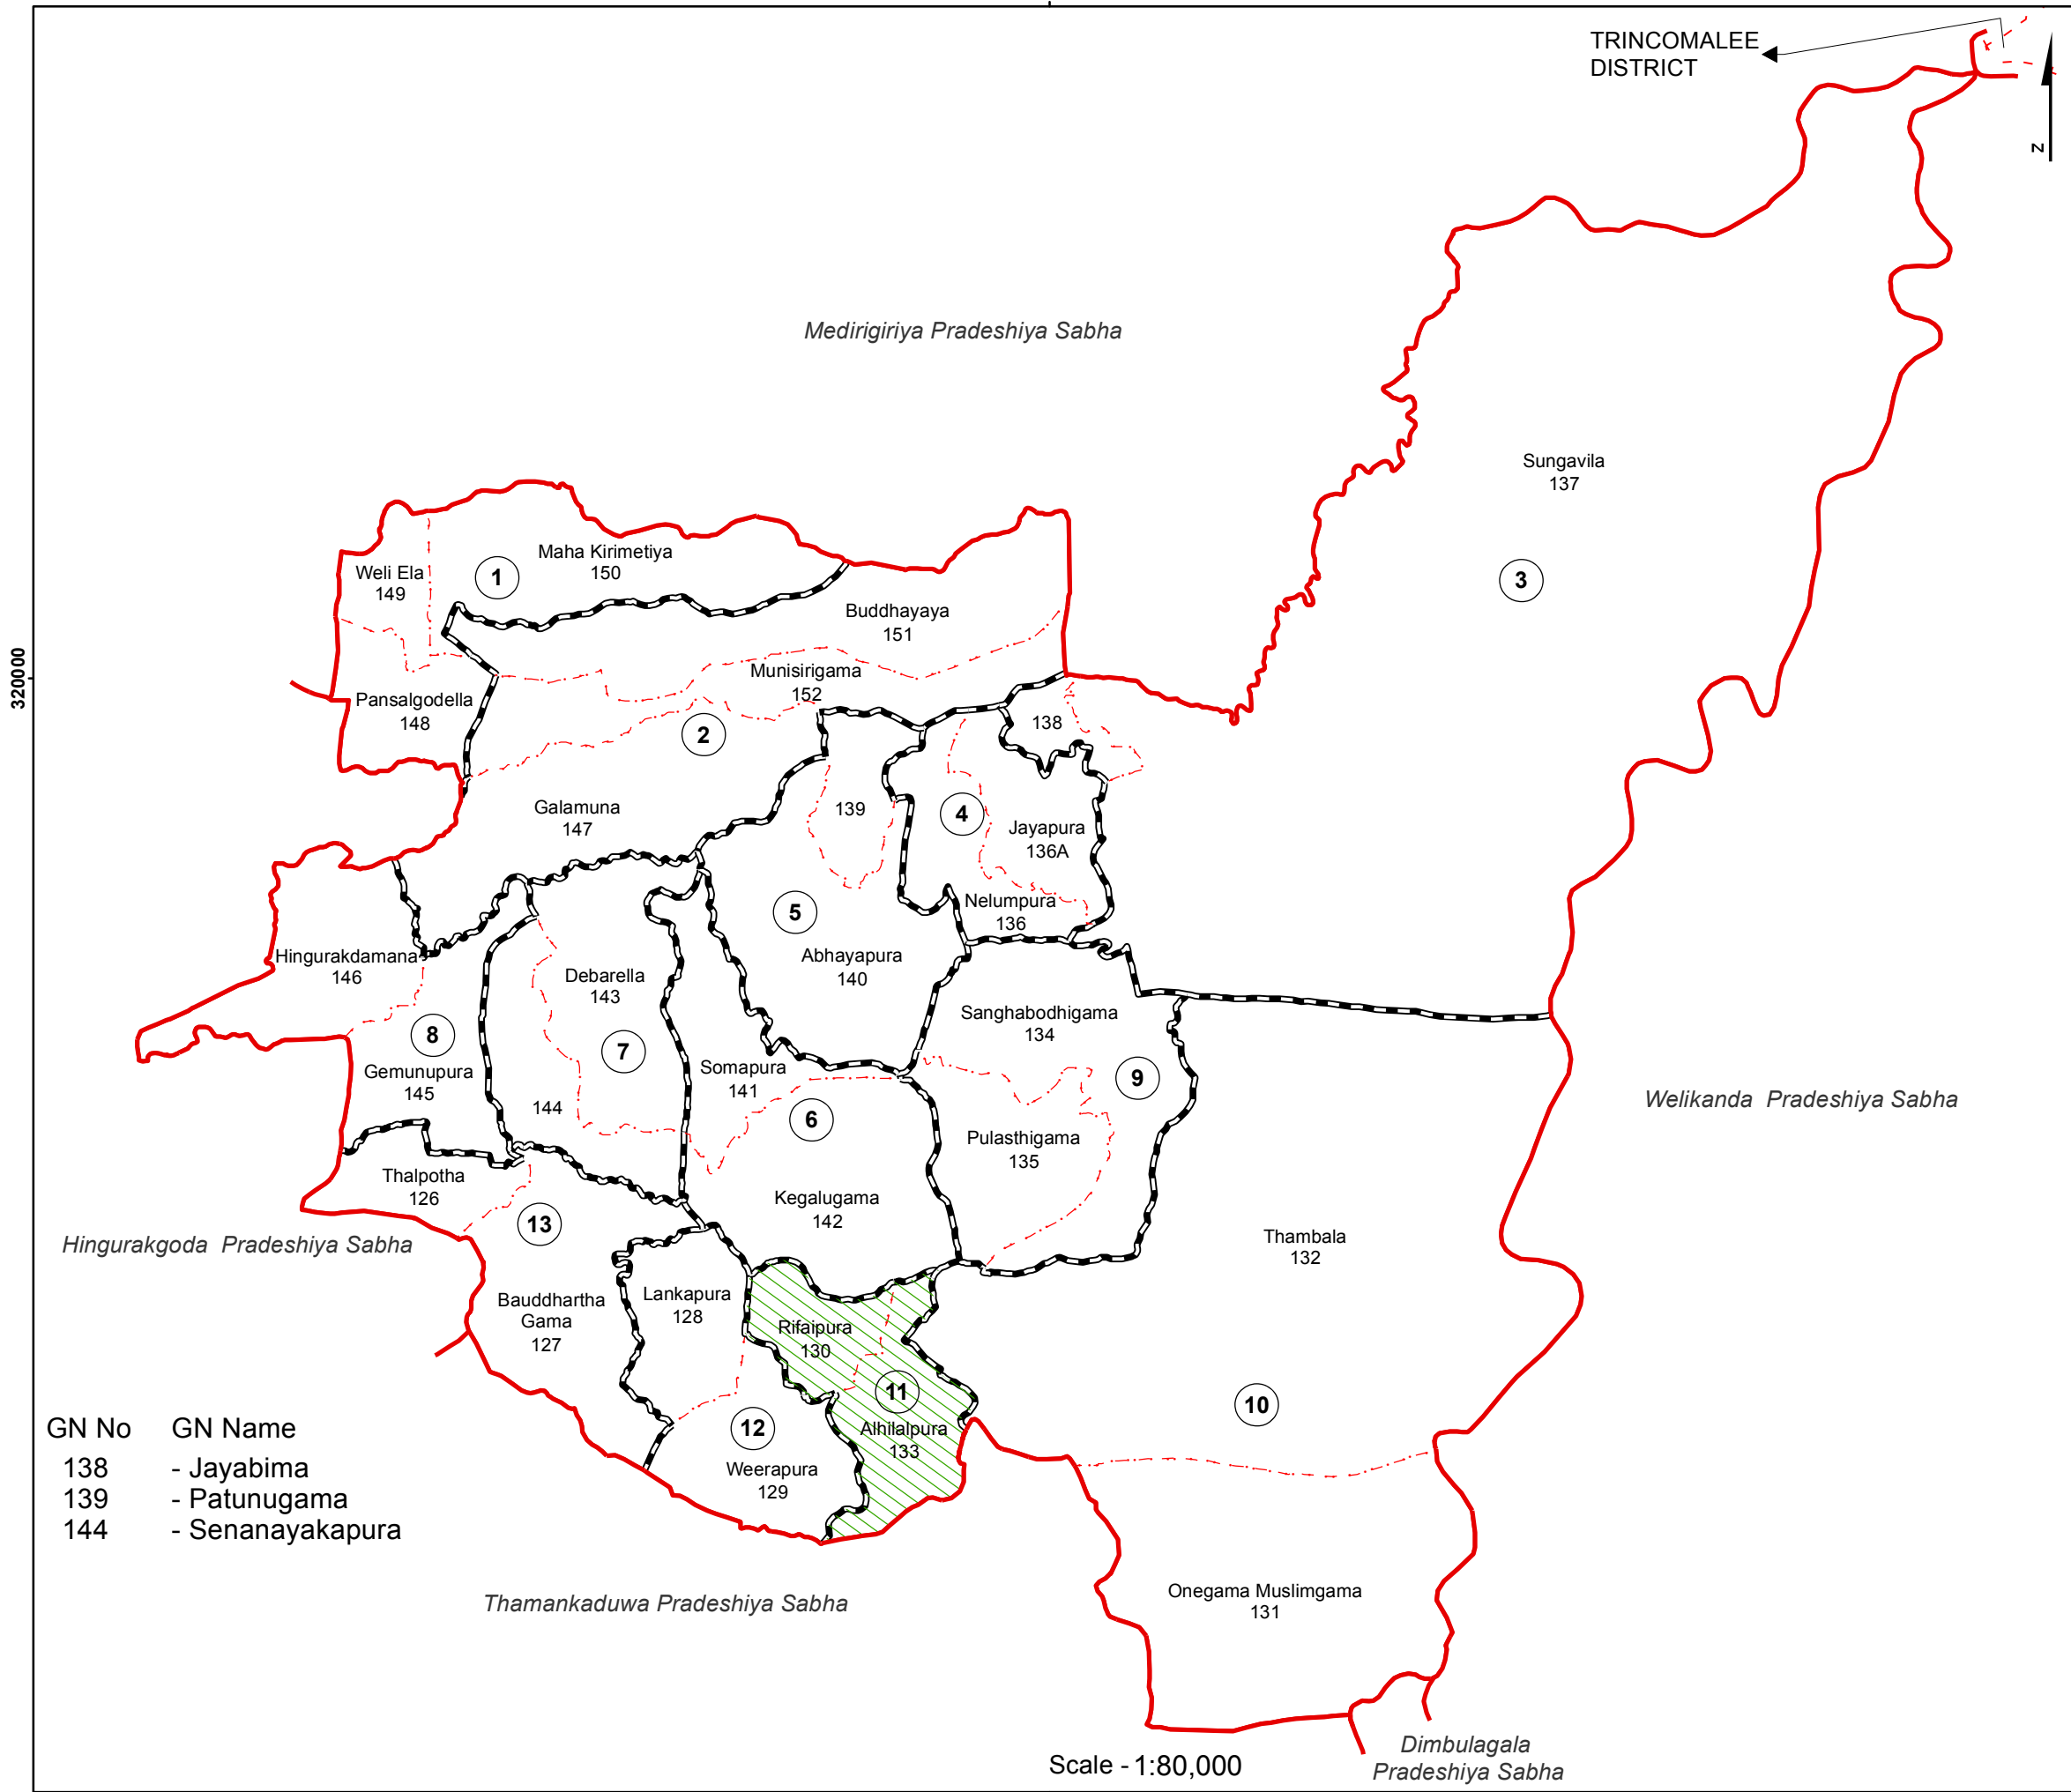

Ward Map of Lankapura Pradeshiya Sabha - Polonnaruwa District

Ref. No : NDC / 21 / 04

Lankapura Pradeshiya Sabha	
Ward No	Ward Name
1	Pansalgodella
2	Buddhayaya
3	Sungawila
4	Nelumpura
5	Patunugama
6	Kegalugama
7	Senanayakapura
8	Hingurakdamana
9	Pulasthigama
10	Thambala
11	Alhilapura
12	Lankapura
13	Thalpotha

GN No	GN Name
138	- Jayabima
139	- Patunugama
144	- Senanayakapura

Legend

- + - - + Province Boundary
- . + . + District Boundary
- . . - DS Boundary
- . . - GN Boundary
- - ● - ● - Polling Division Boundary
- — — PS Boundary
- — — MC / UC Boundary
- — — Ward Boundary
- ▨ Multi Member Ward

Prepared by Survey Department of Sri Lanka

Data Source:
National Delimitation Committee for Local Authorities - 2013
Ministry of Local Government and Provincial Councils

Scale - 1:80,000

235000