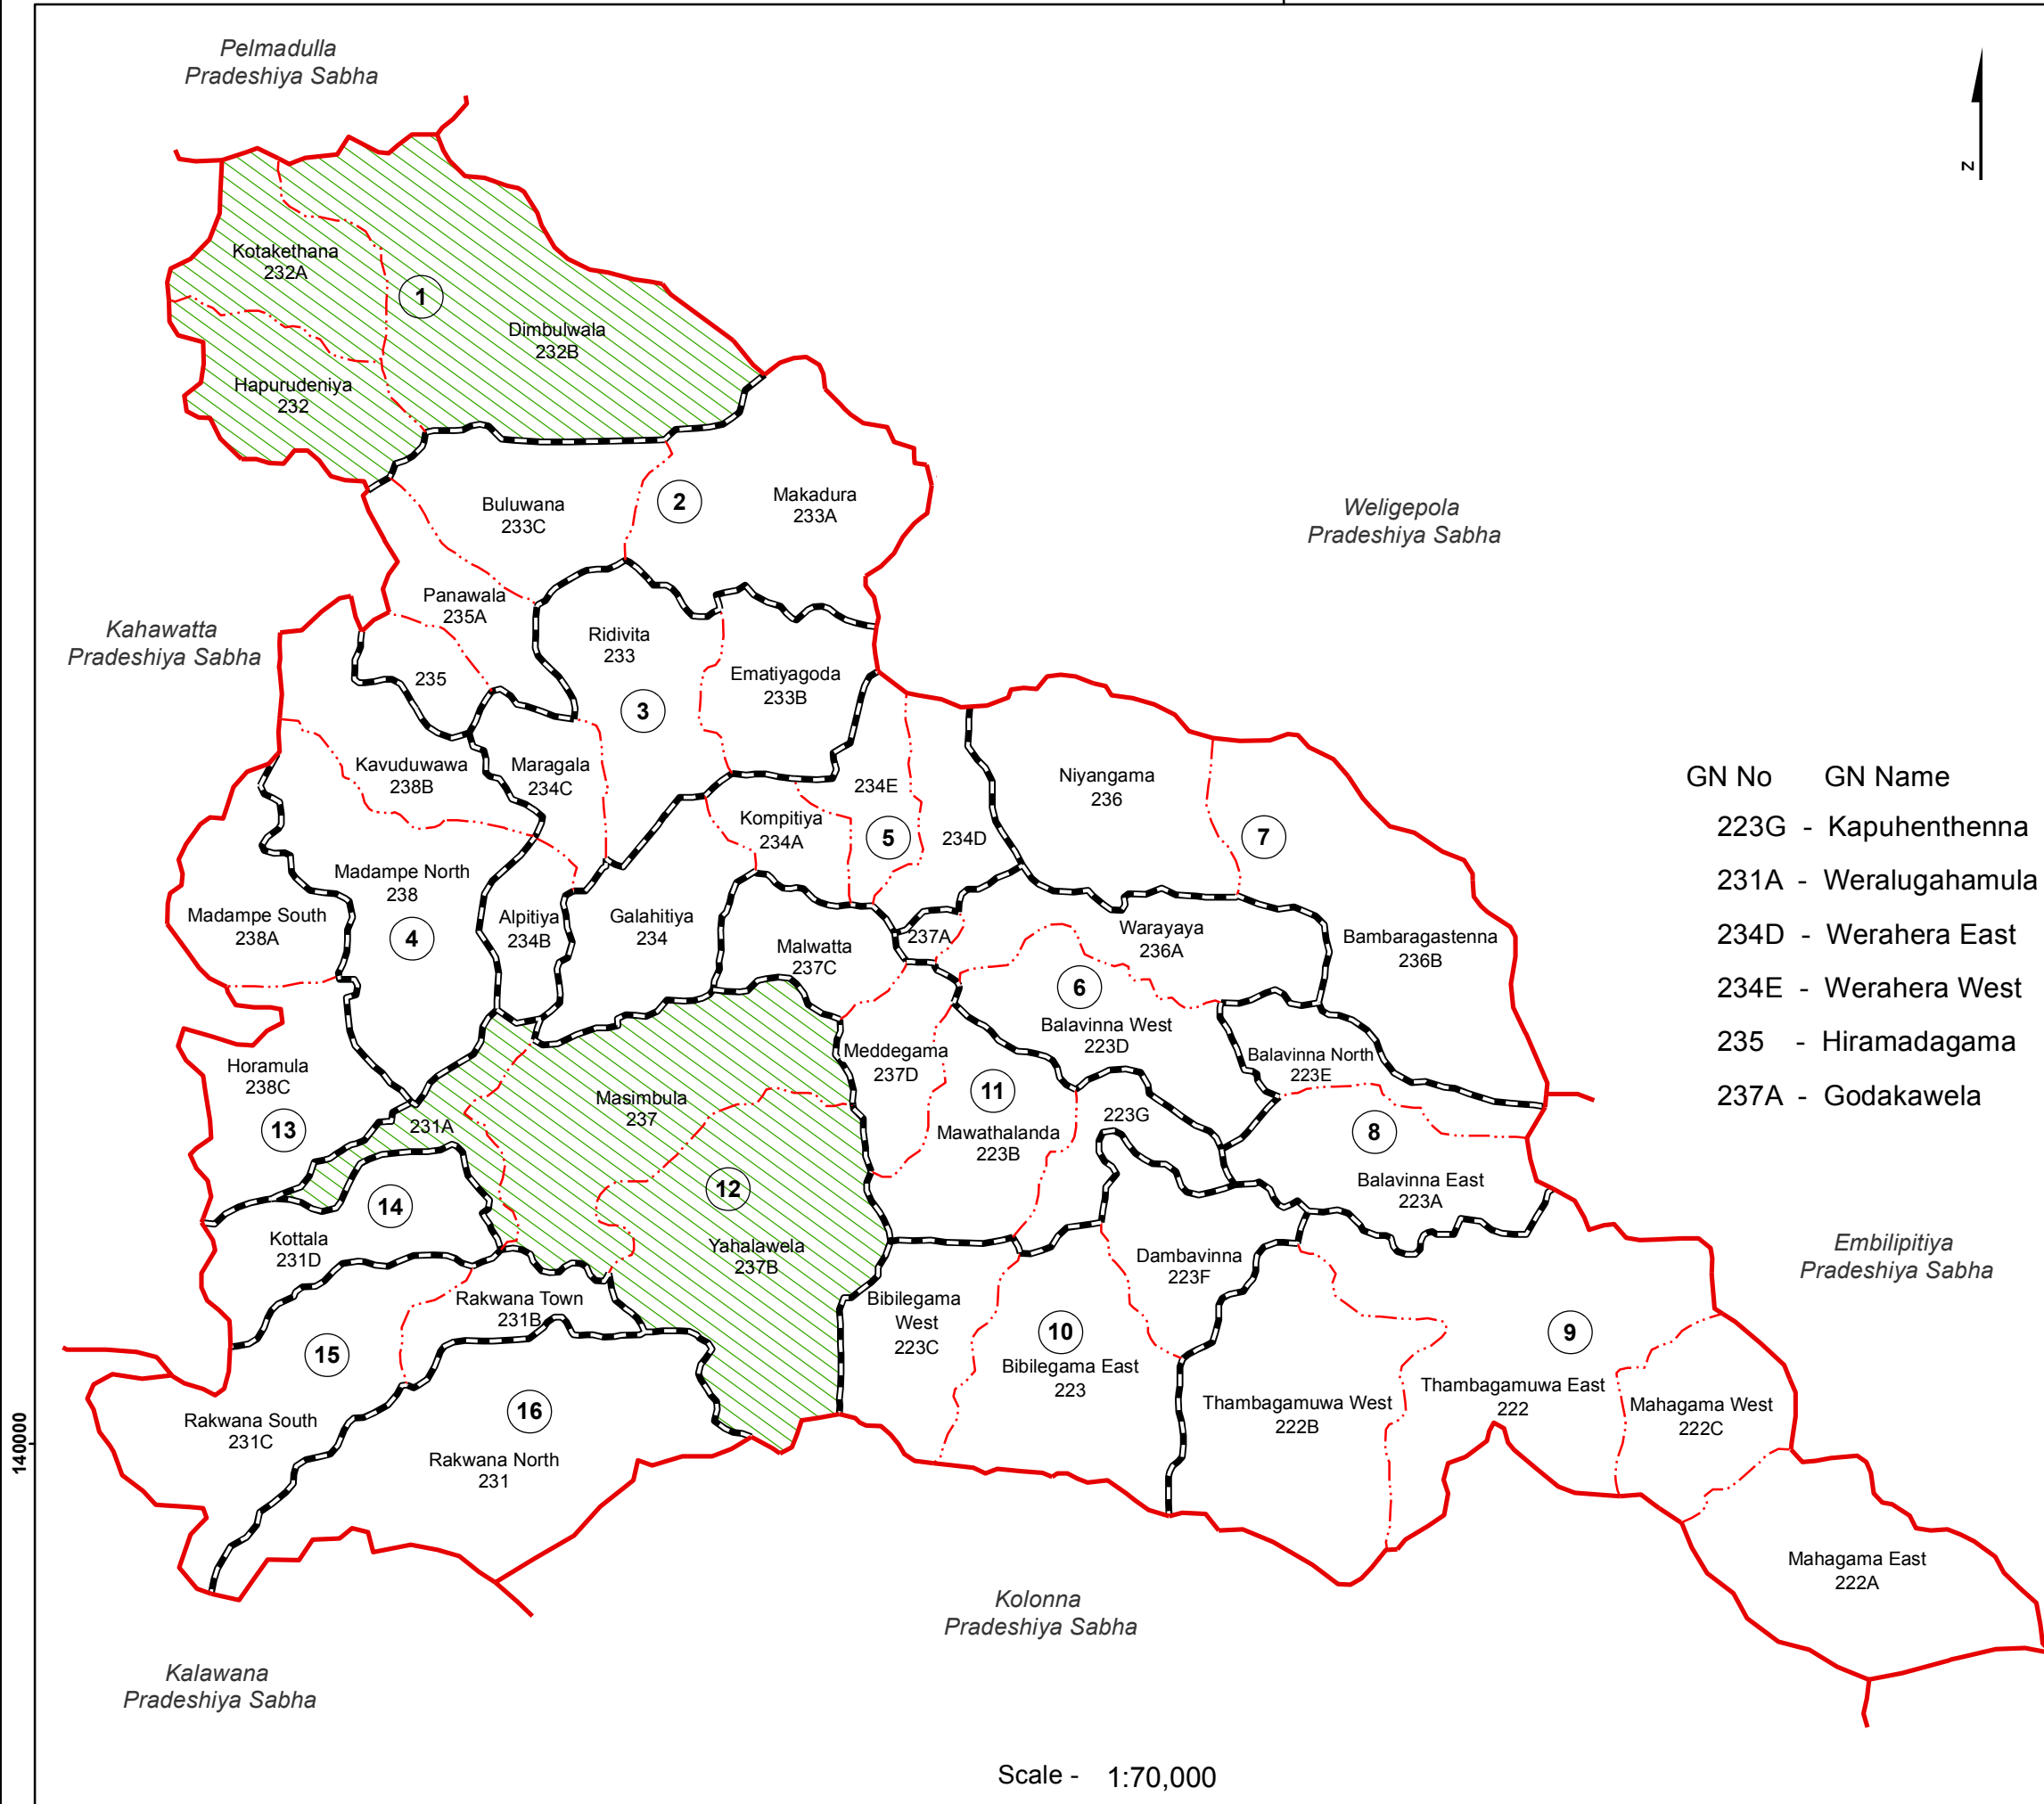

# Ward Map of Godakawela Pradeshiya Sabha - Ratnapura District

Ref. No : NDC / 24 / 10

Godakawela Pradeshiya Sabha

## Godakawela Pradeshiya Sabha

Ward No	Ward Name
1	Hapurudeniya
2	Hiramadagama
3	Alpitiya
4	Kavuduwawa
5	Galahitiya
6	Godakawela
7	Niyangama
8	Balavinna
9	Thambagamuwa
10	Dambavinna
11	Malwatta
12	Masimbula
13	Horamula
14	Kottala
15	Rakwana Town
16	Rakwana North

GN No	GN Name
223G	Kapuhenthenna
231A	Weralugahamula
234D	Werahera East
234E	Werahera West
235	Hiramadagama
237A	Godakawela

**Legend**

- + - - - Province Boundary
- . + . + District Boundary
- . . - DS Boundary
- . - . GN Boundary
- - - - Polling Division Boundary
- PS Boundary
- — — MC / UC Boundary
- — — Ward Boundary
- ▨ Multi Member Ward

Prepared by Survey Department of Sri Lanka

Data Source:  
National Delimitation Committee for Local Authorities - 2013 / 2016  
Ministry of Local Government and Provincial Councils

Scale - 1:70,000

190000