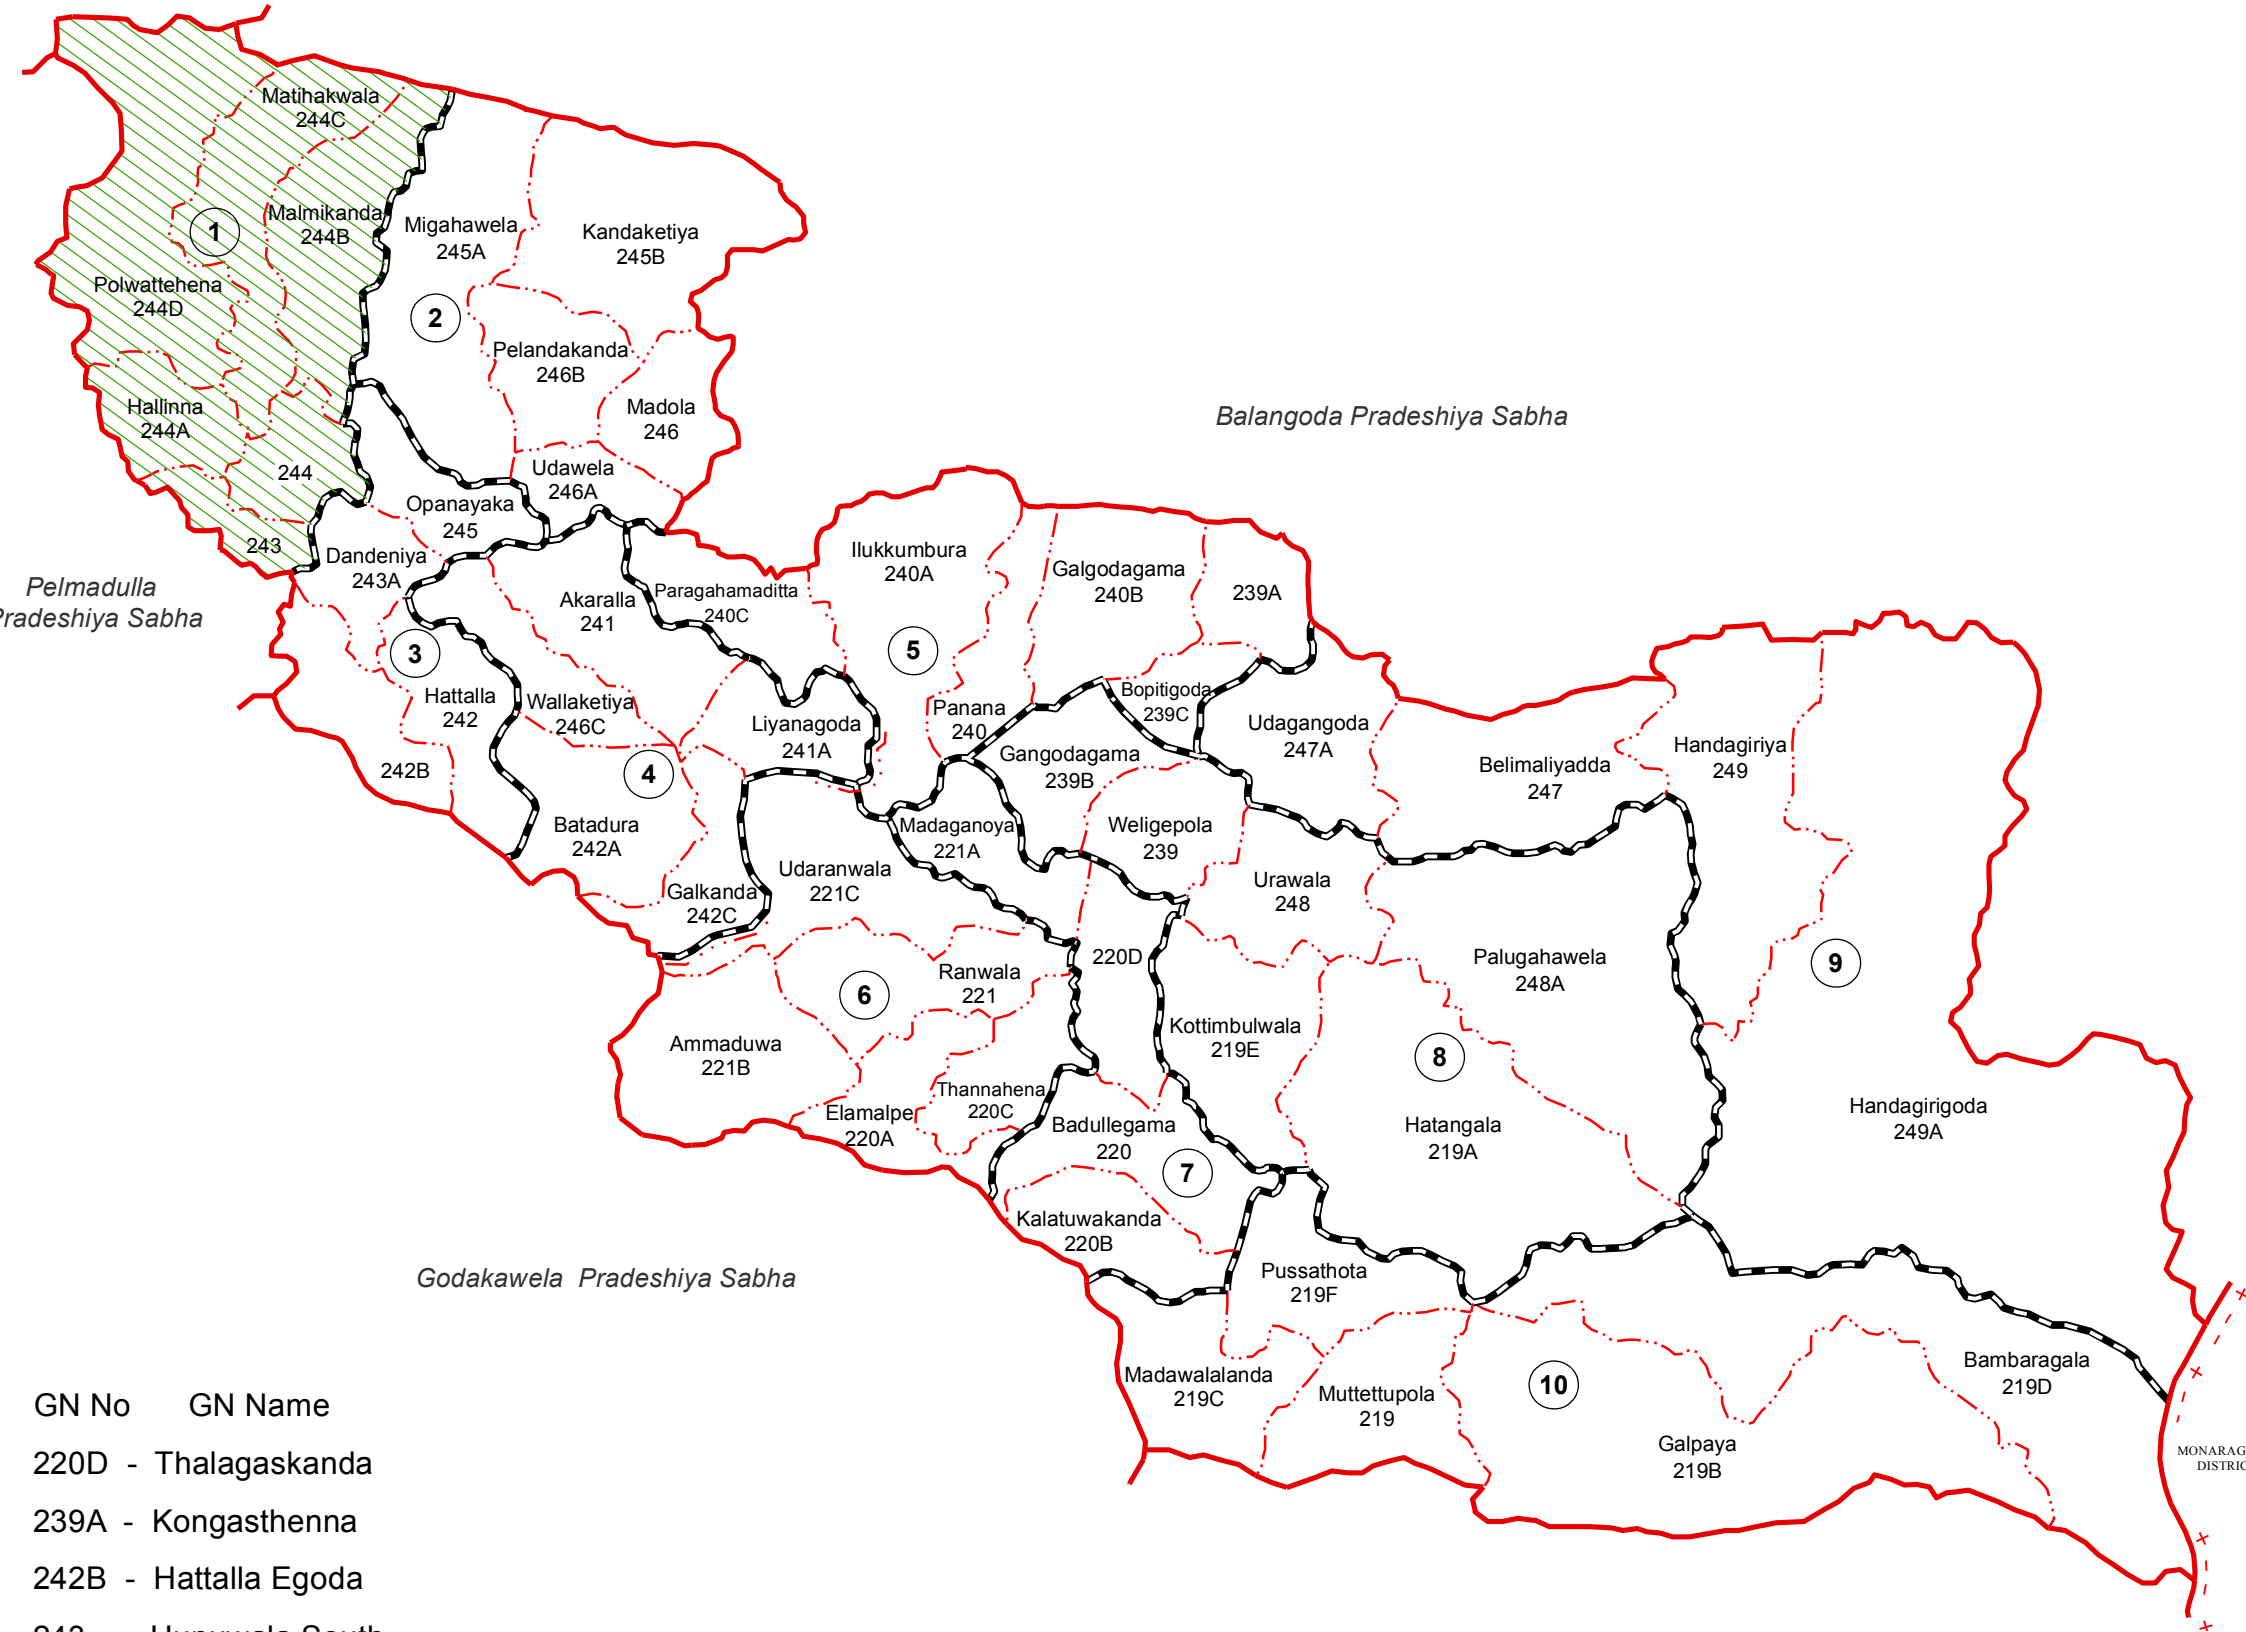

# Ward Map of Weligepola Pradeshiya Sabha - Ratnapura District

Ref. No : NDC / 24 / 12

Weligepola Pradeshiya Sabha

Ratnapura Pradeshiya Sabha

Balangoda Pradeshiya Sabha

Pelmadulla Pradeshiya Sabha

Godakawela Pradeshiya Sabha

Embilipitiya Pradeshiya Sabha

### Legend

- + - - - Province Boundary
- . + . + District Boundary
- . . - DS Boundary
- - - - GN Boundary
- - - - Polling Division Boundary
- PS Boundary
- — — MC / UC Boundary
- — — Ward Boundary
- ▨ Multi Member Ward

Prepared by Survey Department of Sri Lanka

Data Source:  
National Delimitation Committee for Local Authorities - 2013  
Ministry of Local Government and Provincial Councils

Scale - 1:100,000

190000

205000