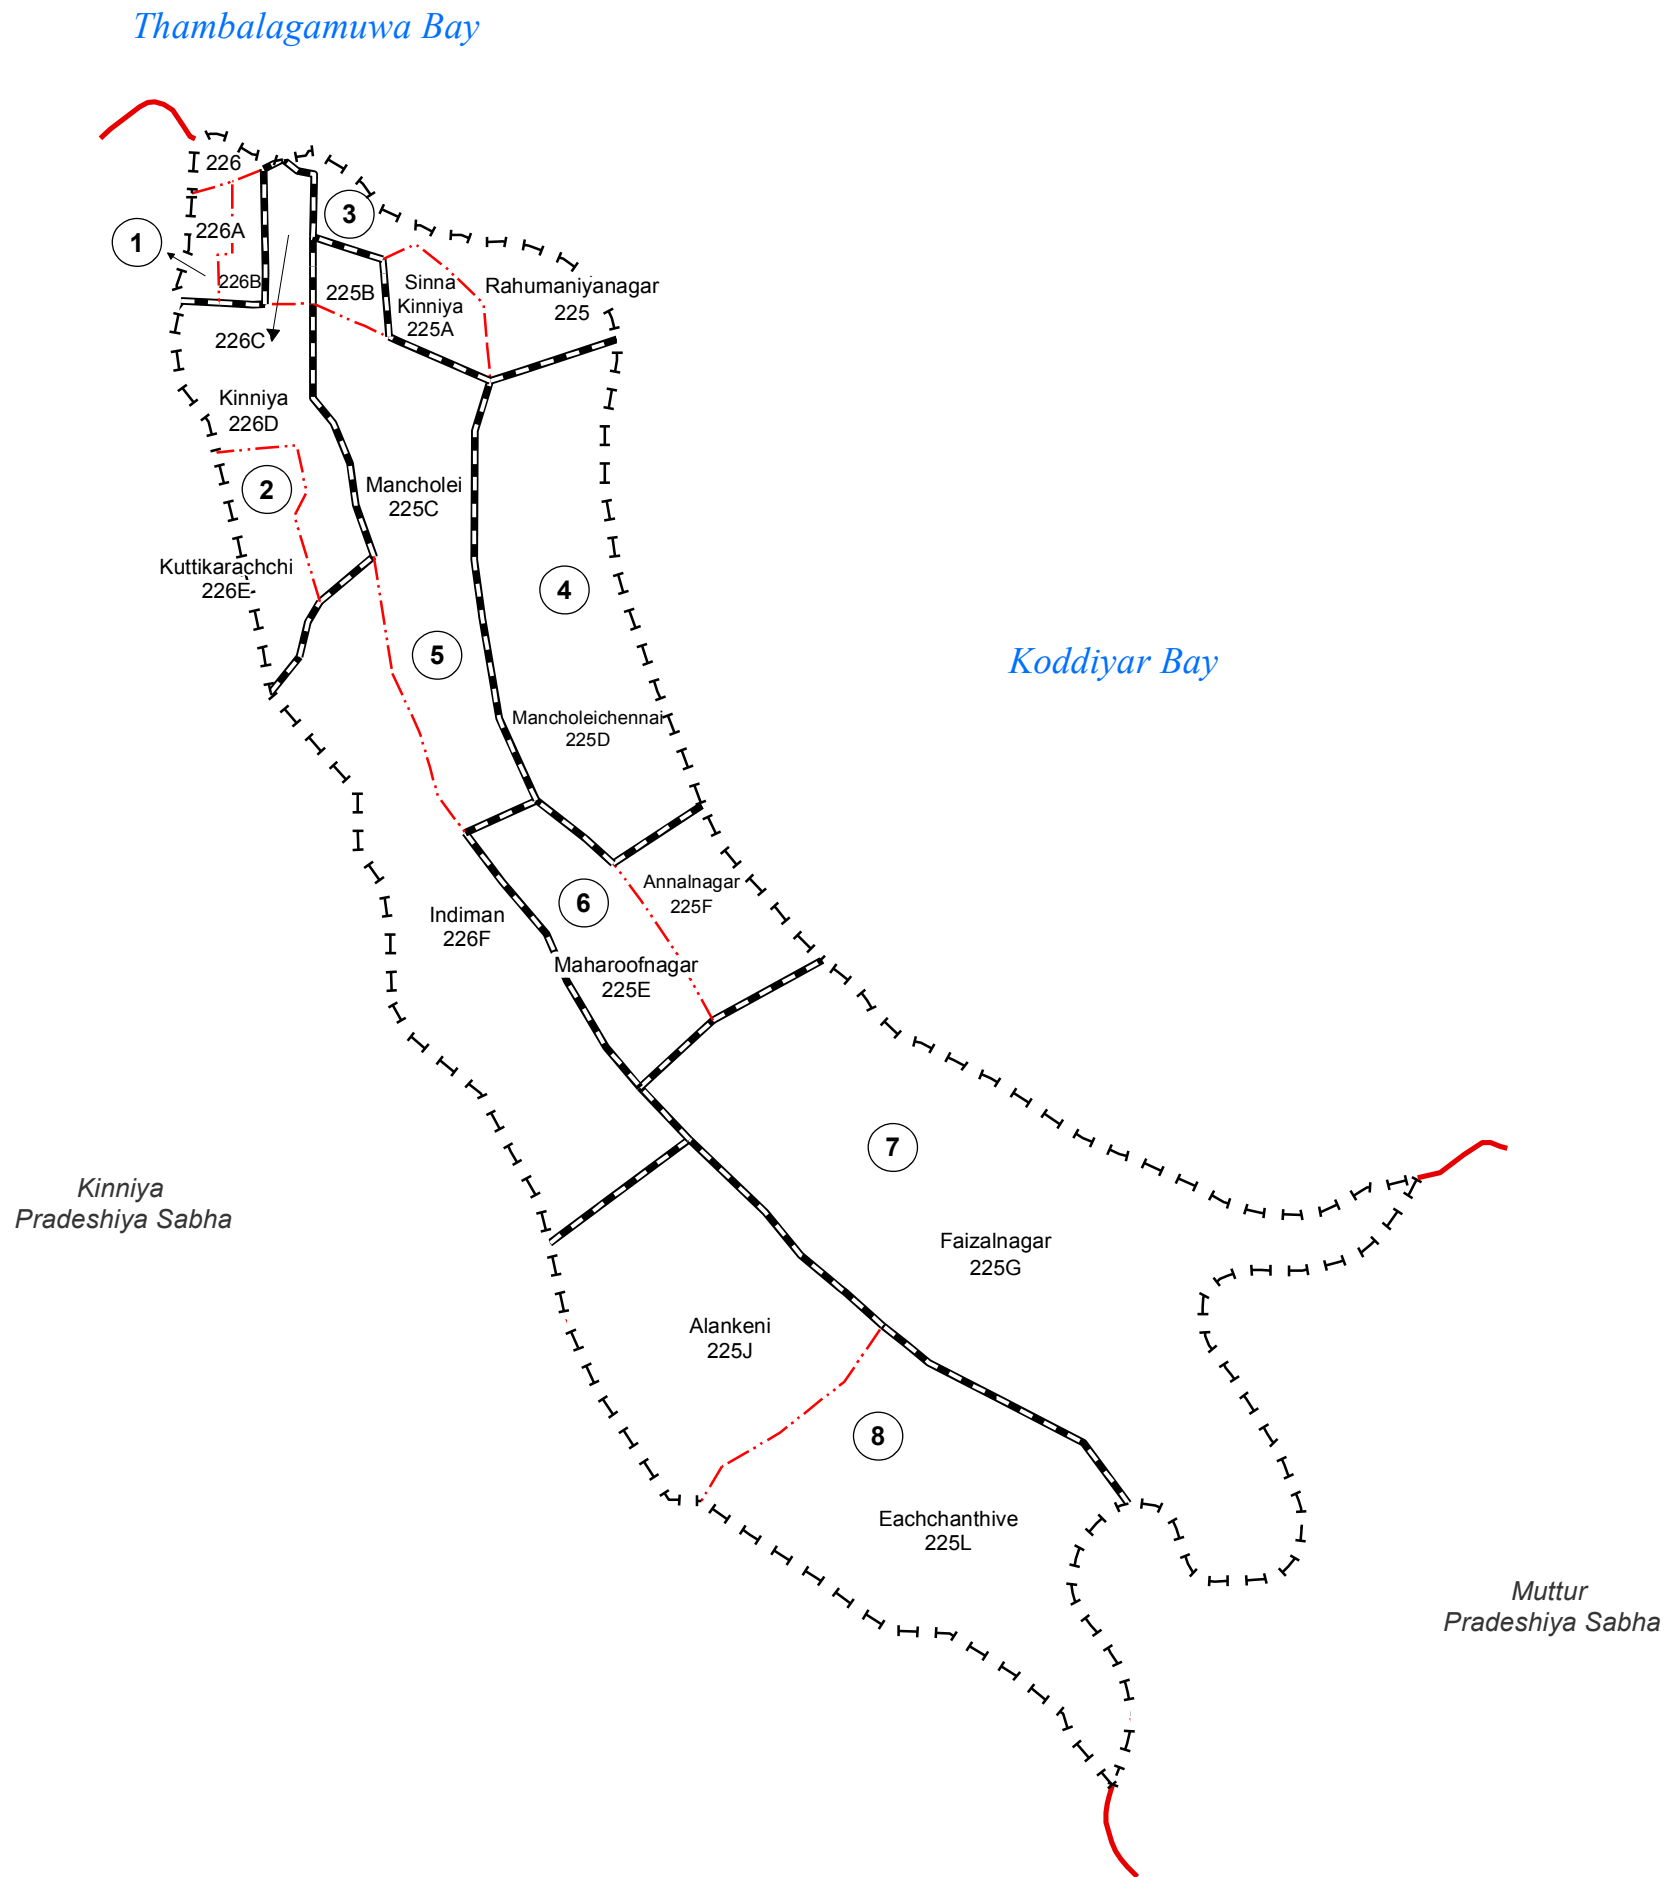

Ward Map of Kinniya Urban Council - Trincomalee District

Ref. No : NDC / 17 / 02

Kinniya Urban Council	
WARD No	WARD Name
1	Periyathumunai
2	Kinniya
3	Sinna Kinniya
4	Mancholeichennai
5	Mancholei
6	Annalnagar
7	Faizalnagar
8	Alankeni

- GN No GN Name
- 225B - Kattayaru
 - 226 - Periyathumunei
 - 226A - Ehutharnagar
 - 226B - Periya Kinniya
 - 226C - Malinthurei

Legend

- + - - - + Province Boundary
- . + . . + District Boundary
- . . . - DS Boundary
- . . . - GN Boundary
- - - - - Polling Division Boundary
- — — — — PS Boundary
- - - - - MC / UC Boundary
- — — — — Ward Boundary
- ▨ Multi Member Ward

Prepared by Survey Department of Sri Lanka

Data Source:
National Delimitation Committee for Local Authorities - 2013 / 2016
Ministry of Local Government and Provincial Councils

Scale - 1:40,000

360000