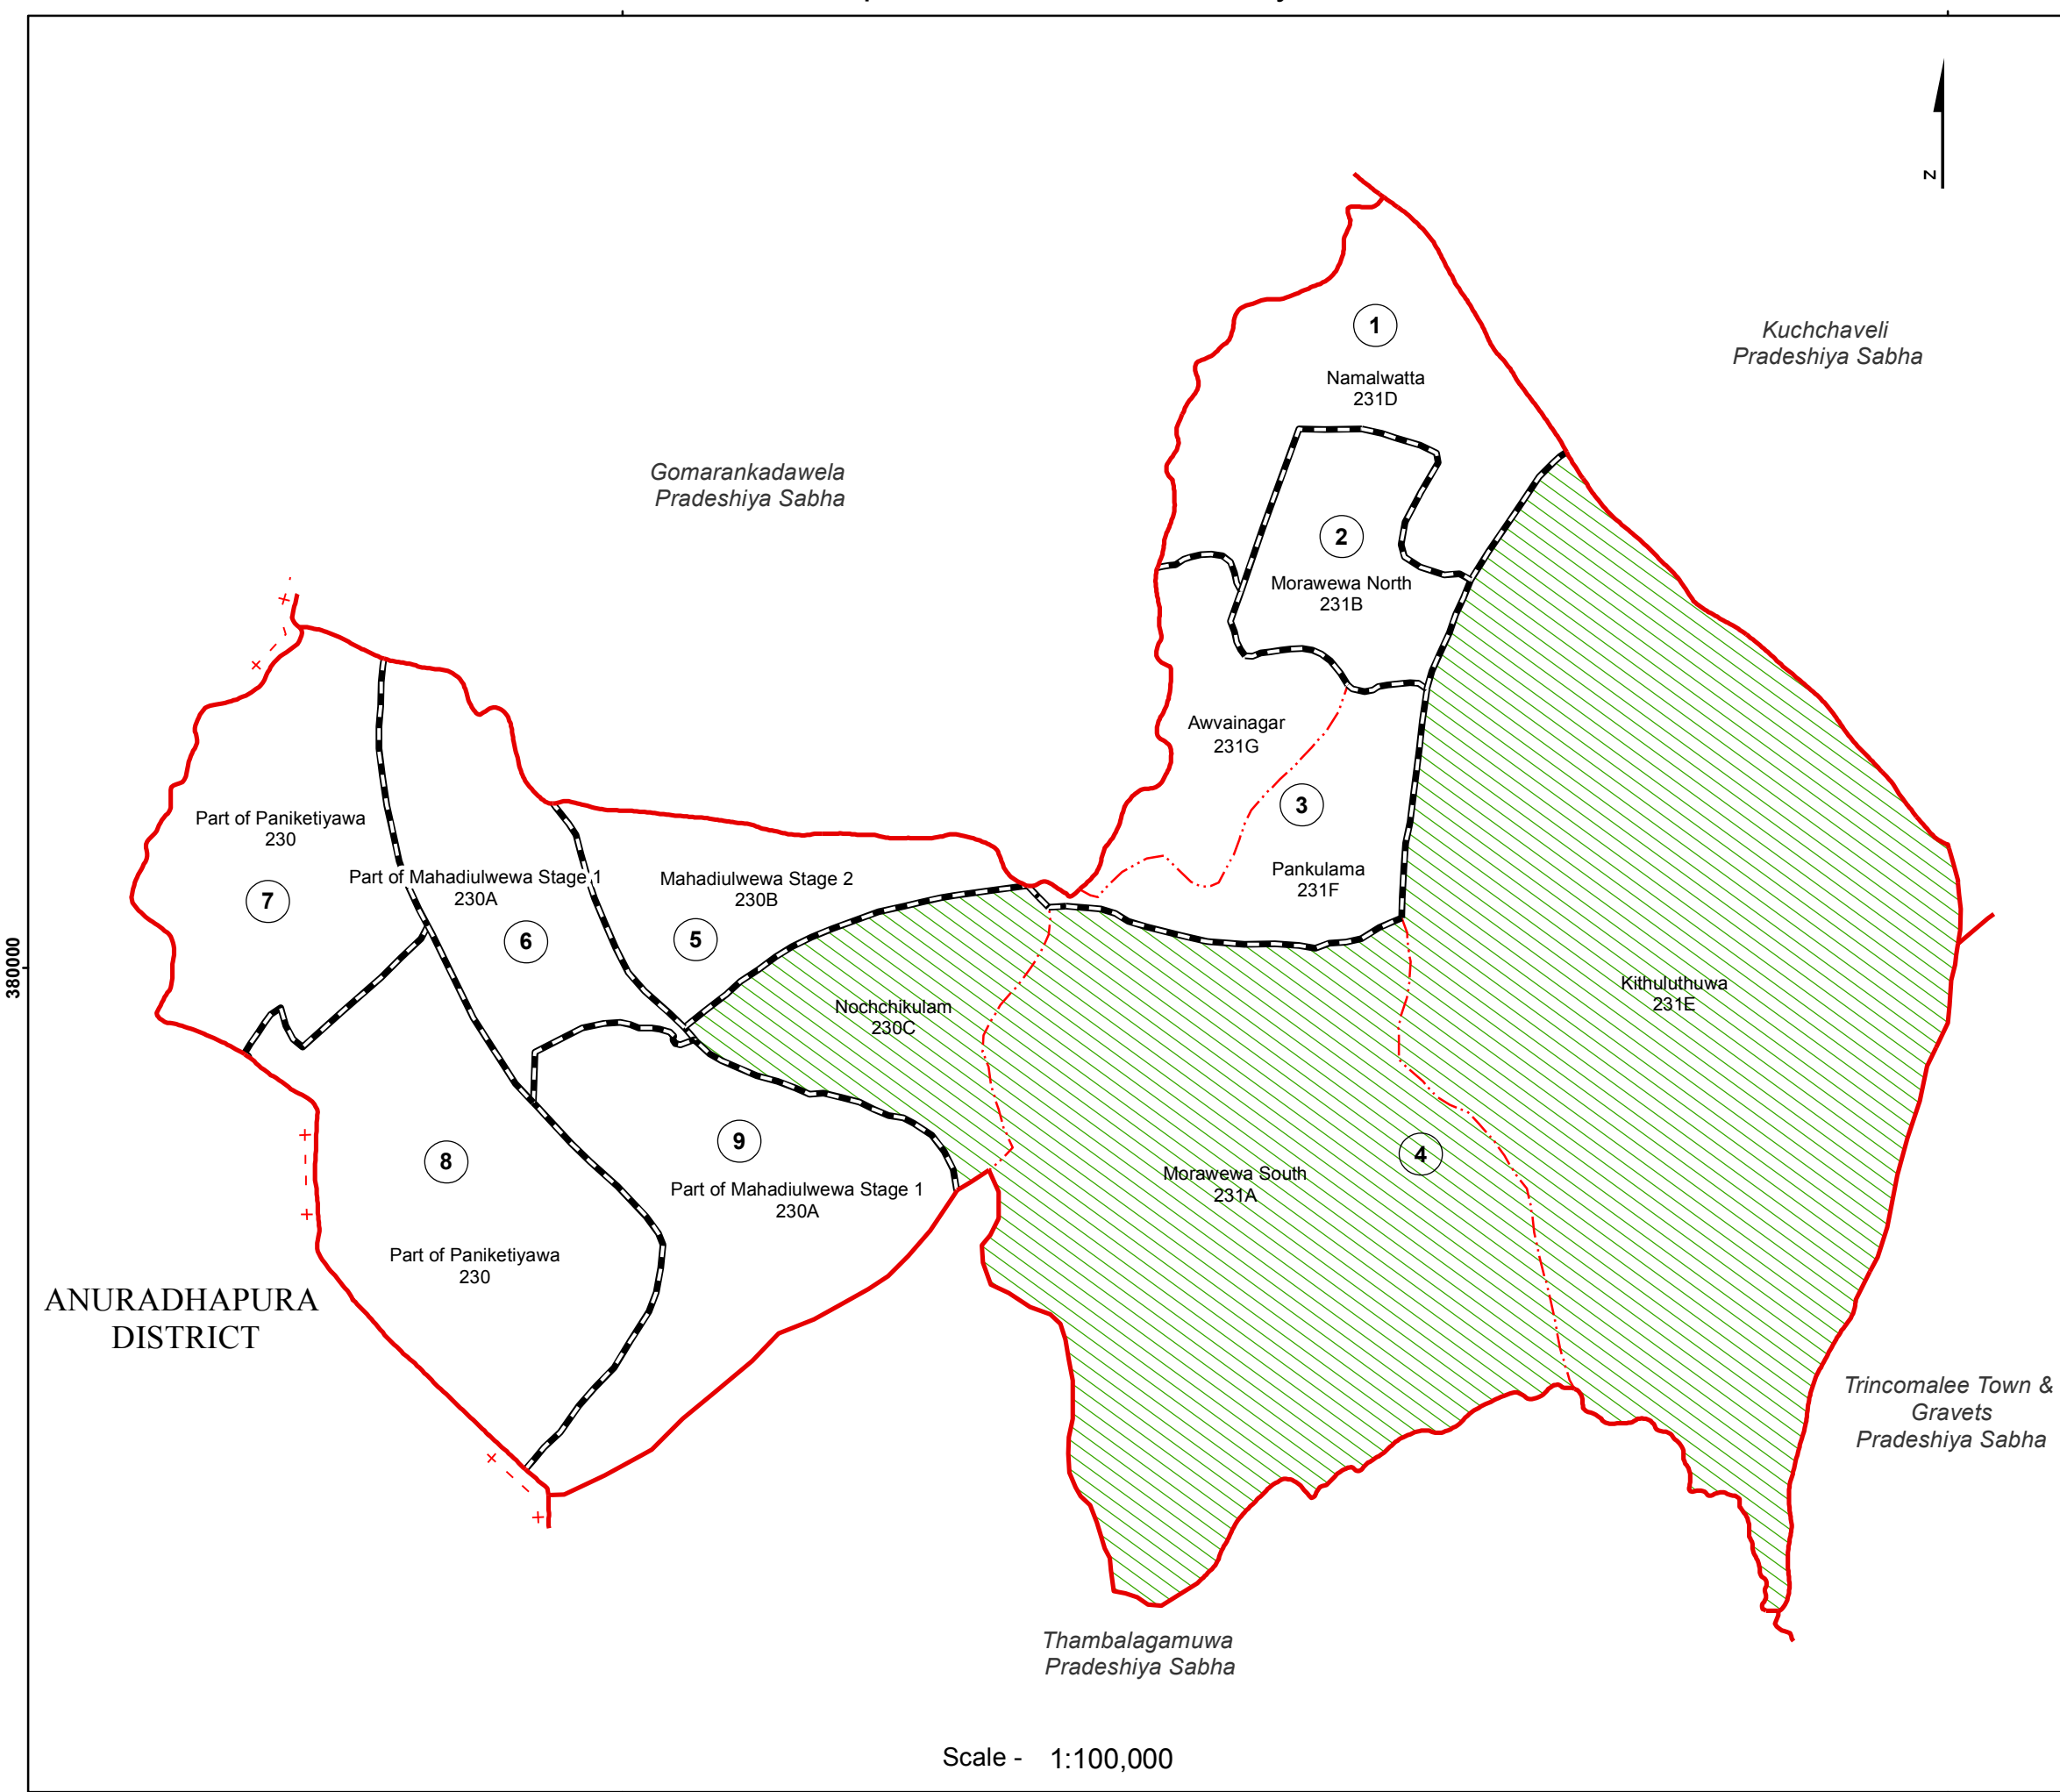

# Ward Map of Morawewa Pradeshiya Sabha - Trincomalee District

Ref. No : NDC / 17 / 06

Morawewa Pradeshiya Sabha	
WARD No	WARD Name
1	Namalwatta
2	Morawewa North
3	Pankulama
4	Nochchikulam
5	Mahadiulwewa Stage 2
6	Mahadiulwewa Stage 1 North
7	Ethabendiwewa
8	Rotawewa
9	Mahadiulwewa Stage 1 South

**Legend**

- + - - - + Province Boundary
- . + . + . District Boundary
- . - . - DS Boundary
- . - . - GN Boundary
- - - - - Polling Division Boundary
- — — — — PS Boundary
- - - - - MC / UC Boundary
- - - - - Ward Boundary
- ▨ Multi Member Ward

  
 Prepared by Survey Department of Sri Lanka  
 Data Source:  
 National Delimitation Committee for Local Authorities - 2013 / 2016  
 Ministry of Local Government and Provincial Councils

Scale - 1:100,000

220000

240000

380000

ANURADHAPURA DISTRICT

Kuchchaveli Pradeshiya Sabha

Gomarankadawela Pradeshiya Sabha

Trincomalee Town & Gravets Pradeshiya Sabha

Thambalagamuwa Pradeshiya Sabha