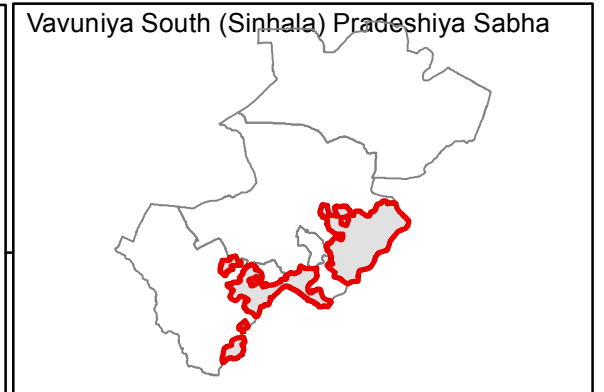

# Ward Map of Vavuniya South (Sinhala) Pradeshiya Sabha - Vavuniya District

Ref. No : NDC / 13 / 05

### Vavuniya South (Sinhala) Pradeshiya Sabha

WARD No	WARD Name
1	Mamaduwa
2	Nedunkulam
3	Mahakachchakodiya
4	Madukanda
5	Awaranthulawa
6	Periya Ukkulama
7	Erattaperiyakulama
8	Alagalla
9	Maradammaduwa