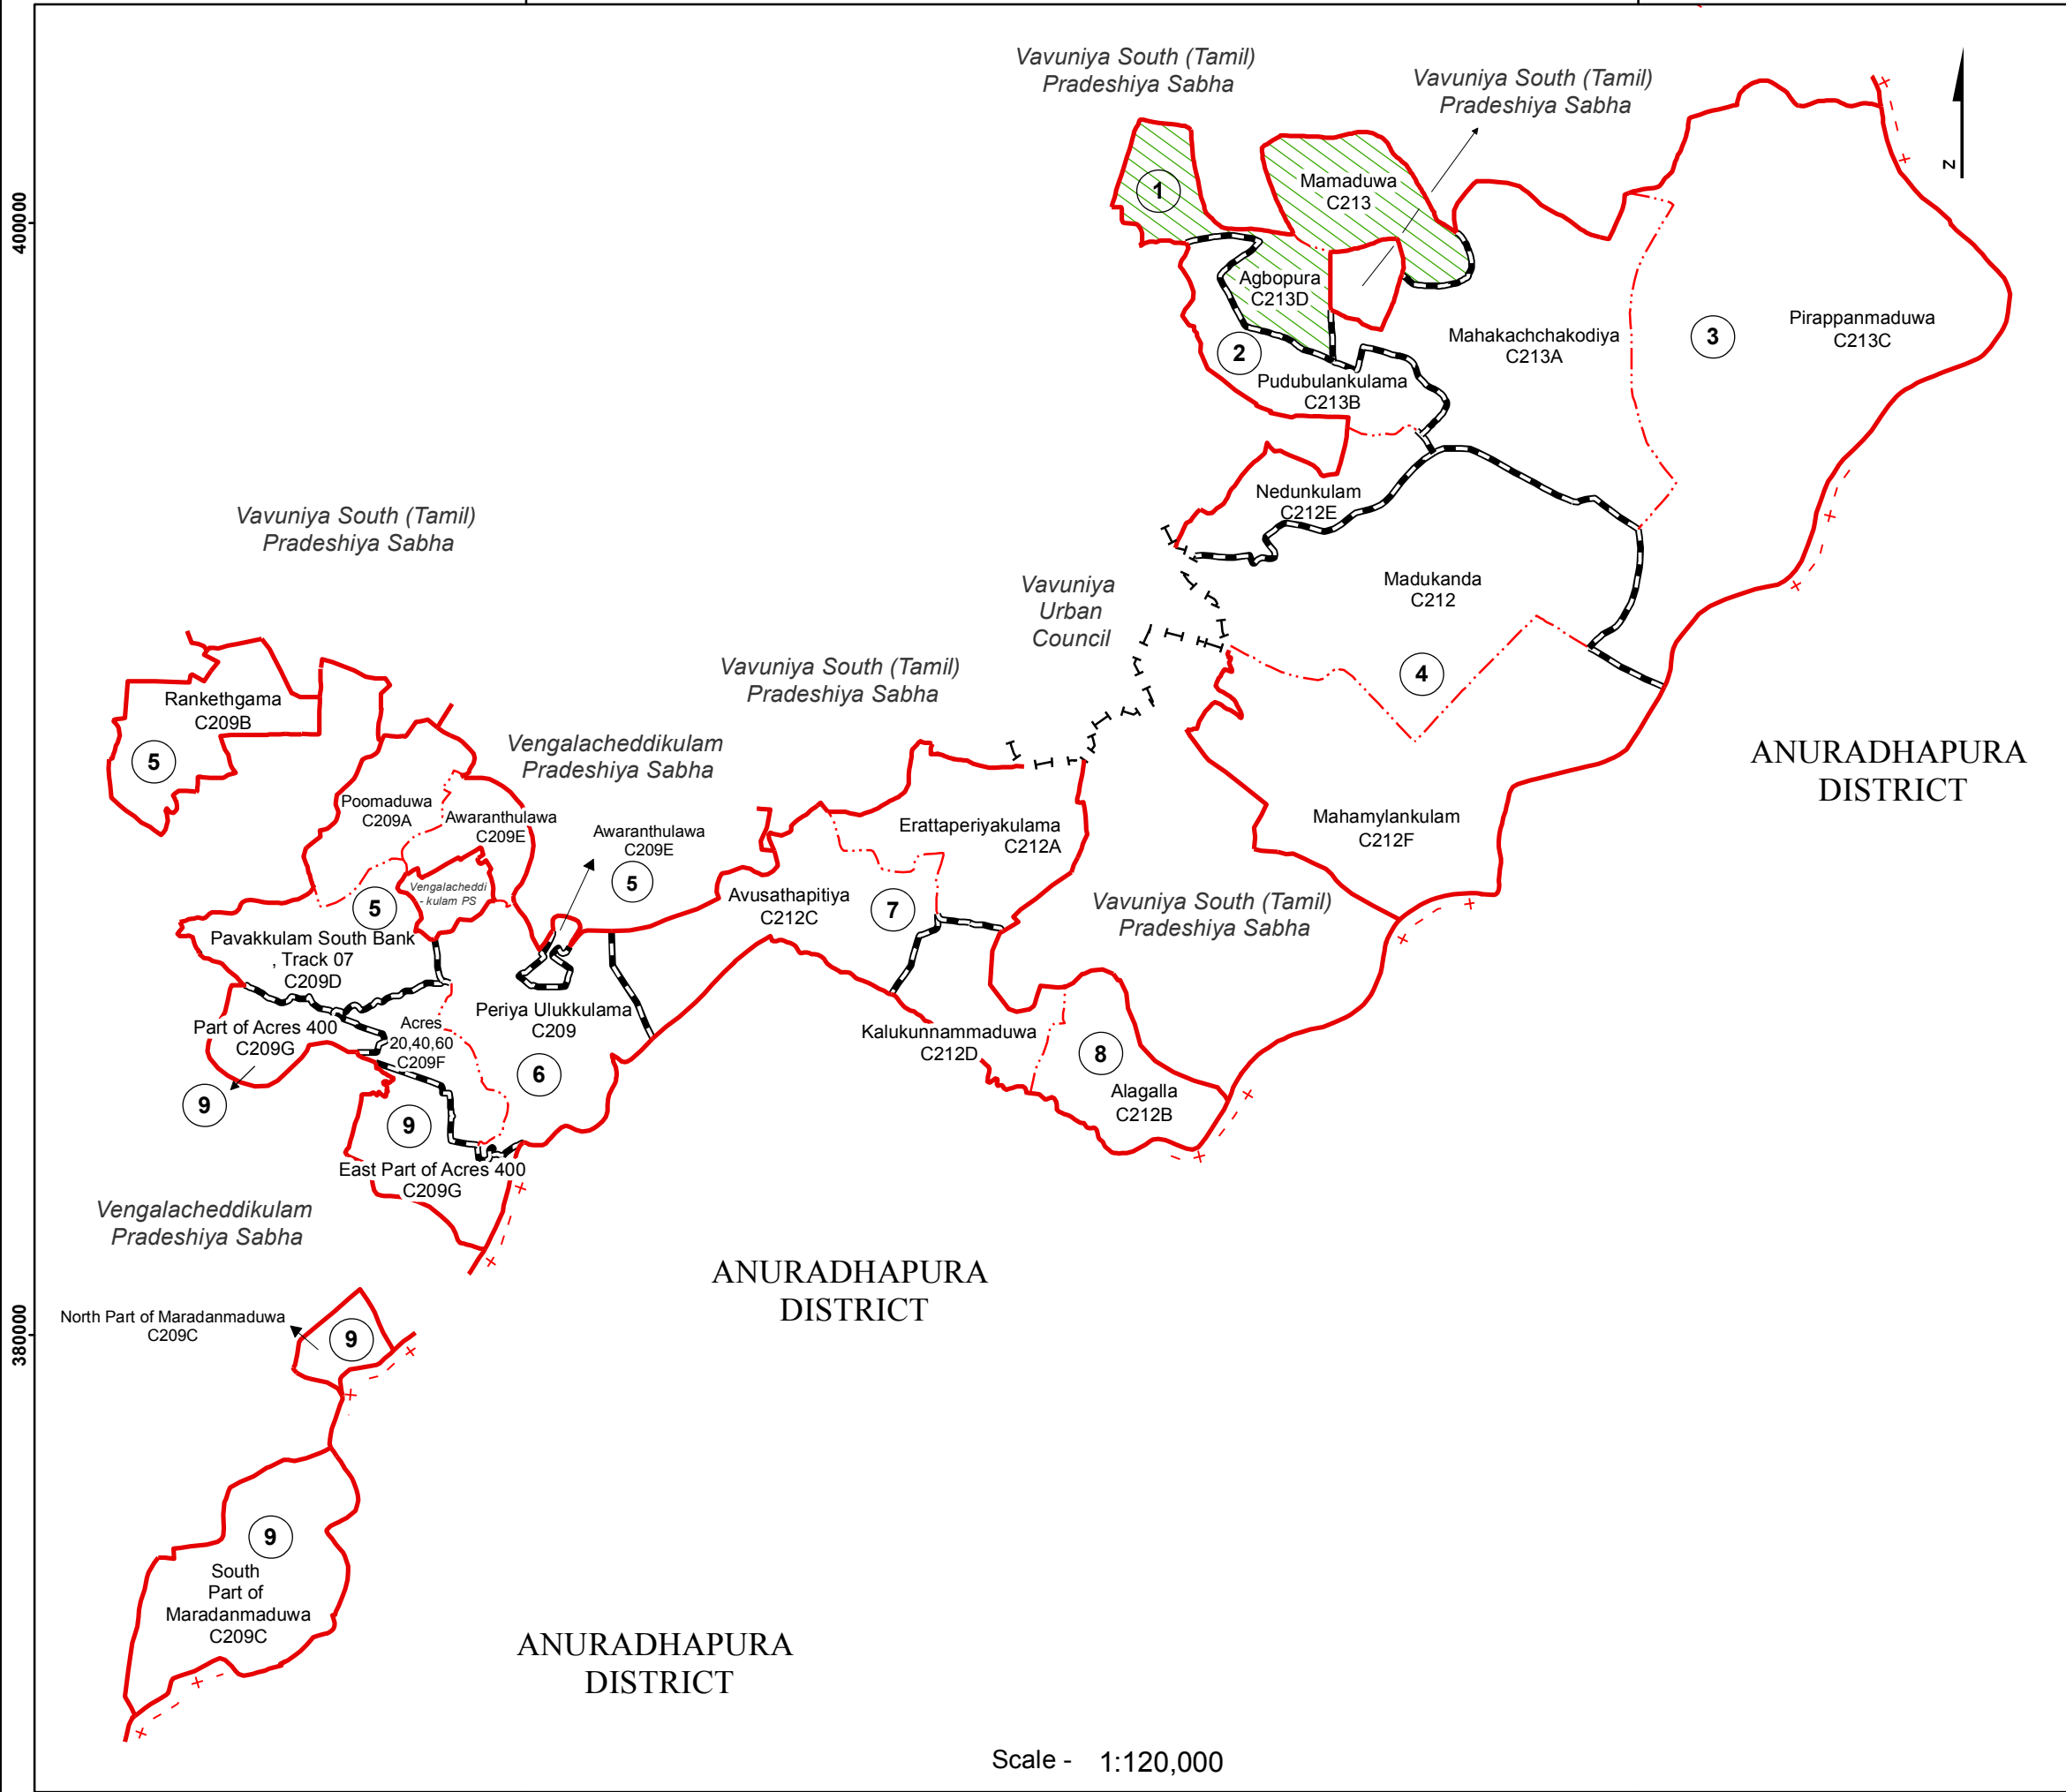

# Ward Map of Vavuniya South (Sinhala) Pradeshiya Sabha - Vavuniya District

Ref. No : NDC / 13 / 05

### Vavuniya South (Sinhala) Pradeshiya Sabha

WARD No	WARD Name
1	Mamaduwa
2	Nedunkulam
3	Mahakachchakodiya
4	Madukanda
5	Awaranthulawa
6	Periya Ukkulama
7	Erattaperiyakulama
8	Alagalla
9	Maradammaduwa

### Legend

- + - - - + Province Boundary
- · · · · District Boundary
- · - · - DS Boundary
- · - · - GN Boundary
- · - · - Polling Division Boundary
- - - - - PS Boundary
- - - - - MC / UC Boundary
- - - - - Ward Boundary
- ▨ Multi Member Ward

Prepared by Survey Department of Sri Lanka

Data Source:  
National Delimitation Committee for Local Authorities - 2013 / 2016  
Ministry of Local Government and Provincial Councils

Scale - 1:120,000

160000